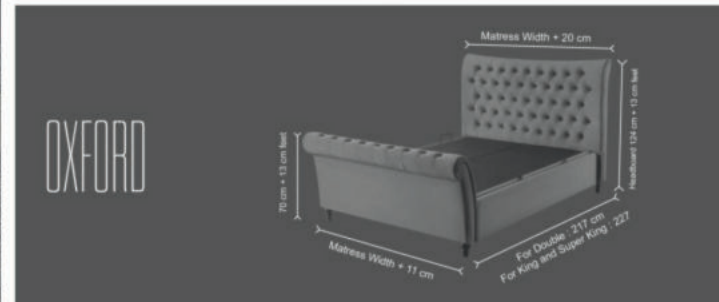

EUROPE SIZES			
Size	Box Number	Bed Stead (cm)	Price
90x190-200	Box 1	Not Available	
	Box 2	Not Available	
	Box 3	Not Available	
100x200	Box 1	Not Available	
	Box 2	Not Available	
	Box 3	Not Available	
120x200	Box 1	Not Available	
	Box 2	Not Available	
	Box 3	Not Available	
140x190-200	Box 1	168x128x27	
	Box 2	202x76x13	
	Box 3	210x36x15	
	Box 1	178x128x27	
150x200	Box 2	203x78x13	
	Box 3	210x36x15	
	Box 1	188x128x27	
160x200	Box 2	203x84x13	
	Box 3	210x36x15	
	Box 1	208x128x27	
180x200	Box 2	203x84x13	
	Box 3	210x36x15	
	Box 1	Not Available	
200x200	Box 2	Not Available	
	Box 3	Not Available	
	Box 1	Not Available	

UK SIZES WITH FR			
Size	Box Number	Bed Stead (cm)	Price
Single 90x190	Box 1	Not Available	
	Box 2	Not Available	
	Box 3	Not Available	
Double 140x190	Box 1	168x128x27	
	Box 2	202x76x13	
	Box 3	210x36x15	
King 150x200	Box 1	178x128x27	
	Box 2	203x78x13	
	Box 3	210x36x15	
Super King 180x200	Box 1	208x128x27	
	Box 2	203x84x13	
	Box 3	210x36x15	

USA SIZES			
Size	Box Number	Bed Stead (cm)	Price
Twin 90x190	Box 1	Not Available	
	Box 2	Not Available	
	Box 3	Not Available	
Twin XL 90x200	Box 1	Not Available	
	Box 2	Not Available	
	Box 3	Not Available	
Full 140x190	Box 1	168x128x27	
	Box 2	202x76x13	
	Box 3	210x36x15	
Queen 150x200	Box 1	178x128x27	
	Box 2	203x78x13	
	Box 3	210x36x15	
King 180x200	Box 1	208x128x27	
	Box 2	203x84x13	
	Box 3	210x36x15	
California King 200x200	Box 1	Not Available	
	Box 2	Not Available	
	Box 3	Not Available