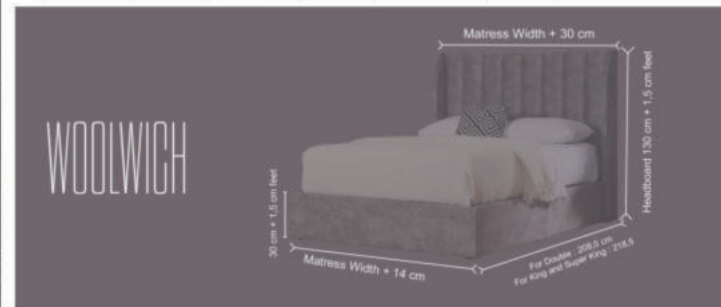

EUROPE SIZES			
Size	Box Number	Bed Stead (cm)	Price
90x190	Box 1	Not Available	
	Box 2	Not Available	
90x200	Box 1	Not Available	
	Box 2	Not Available	
100x200	Box 1	Not Available	
	Box 2	Not Available	
120x200	Box 1	Not Available	
	Box 2	Not Available	
140x190-200	Box 1	140x160x35	
	Box 2	151x200x38	
150x200	Box 1	140x160x35	
	Box 2	161x210x38	
160x200	Box 1	140x170x35	
	Box 2	171x210x38	
180x200	Box 1	140x180x35	
	Box 2	181x210x38	
200x200	Box 1	Not Available	
	Box 2	Not Available	

UK SIZES WITH FR			
Size	Box Number	Bed Stead (cm)	Price
Single 90x190	Box 1	Not Available	
	Box 2	Not Available	
Double 140x190	Box 1	140x160x35	
	Box 2	151x200x38	
King 150x200	Box 1	140x160x35	
	Box 2	161x210x38	
Super King 180x200	Box 1	140x180x35	
	Box 2	181x210x38	

USA SIZES			
Size	Box Number	Bed Stead (cm)	Price
Twin 90x190	Box 1	Not Available	
	Box 2	Not Available	
Twin XL 90x200	Box 1	Not Available	
	Box 2	Not Available	
Full 140x190	Box 1	140x160x35	
	Box 2	151x200x38	
Queen 150x200	Box 1	140x160x35	
	Box 2	161x210x38	
King 180x200	Box 1	140x180x35	
	Box 2	181x210x38	
California King 200x200	Box 1	Not Available	
	Box 2	Not Available