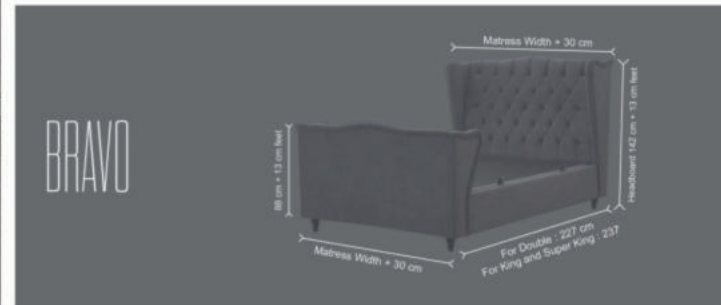

EUROPE SIZES			
Size	Box Number	Bed Stead (cm)	Price
90x190-200	Box 1	Not Available	
	Box 2	Not Available	
100x200	Box 1	Not Available	
	Box 2	Not Available	
120x200	Box 1	Not Available	
	Box 2	Not Available	
140x190-200	Box 1	180x140x39	
	Box 2	205x74x24	
150x200	Box 1	187x140x39	
	Box 2	208x78x24	
160x200	Box 1	199x140x39	
	Box 2	208x83x24	
180x200	Box 1	223x140x39	
	Box 2	208x93x24	
200x200	Box 1	Not Available	
	Box 2	Not Available	

UK SIZES WITH FR			
Size	Box Number	Bed Stead (cm)	Price
Single 90x190	Box 1	Not Available	
	Box 2	Not Available	
Double 140x190	Box 1	180x140x39	
	Box 2	205x74x24	
King 150x200	Box 1	187x140x39	
	Box 2	208x78x24	
Super King 180x200	Box 1	223x140x38	
	Box 2	208x93x24	

USA SIZES			
Size	Box Number	Bed Stead (cm)	Price
Twin 90x190	Box 1	Not Available	
	Box 2	Not Available	
Twin XL 90x200	Box 1	Not Available	
	Box 2	Not Available	
Full 140x190	Box 1	180x140x39	
	Box 2	205x74x24	
Queen 150x200	Box 1	187x140x39	
	Box 2	208x78x24	
King 180x200	Box 1	223x140x38	
	Box 2	208x93x24	
California King 200x200	Box 1	Not Available	
	Box 2	Not Available