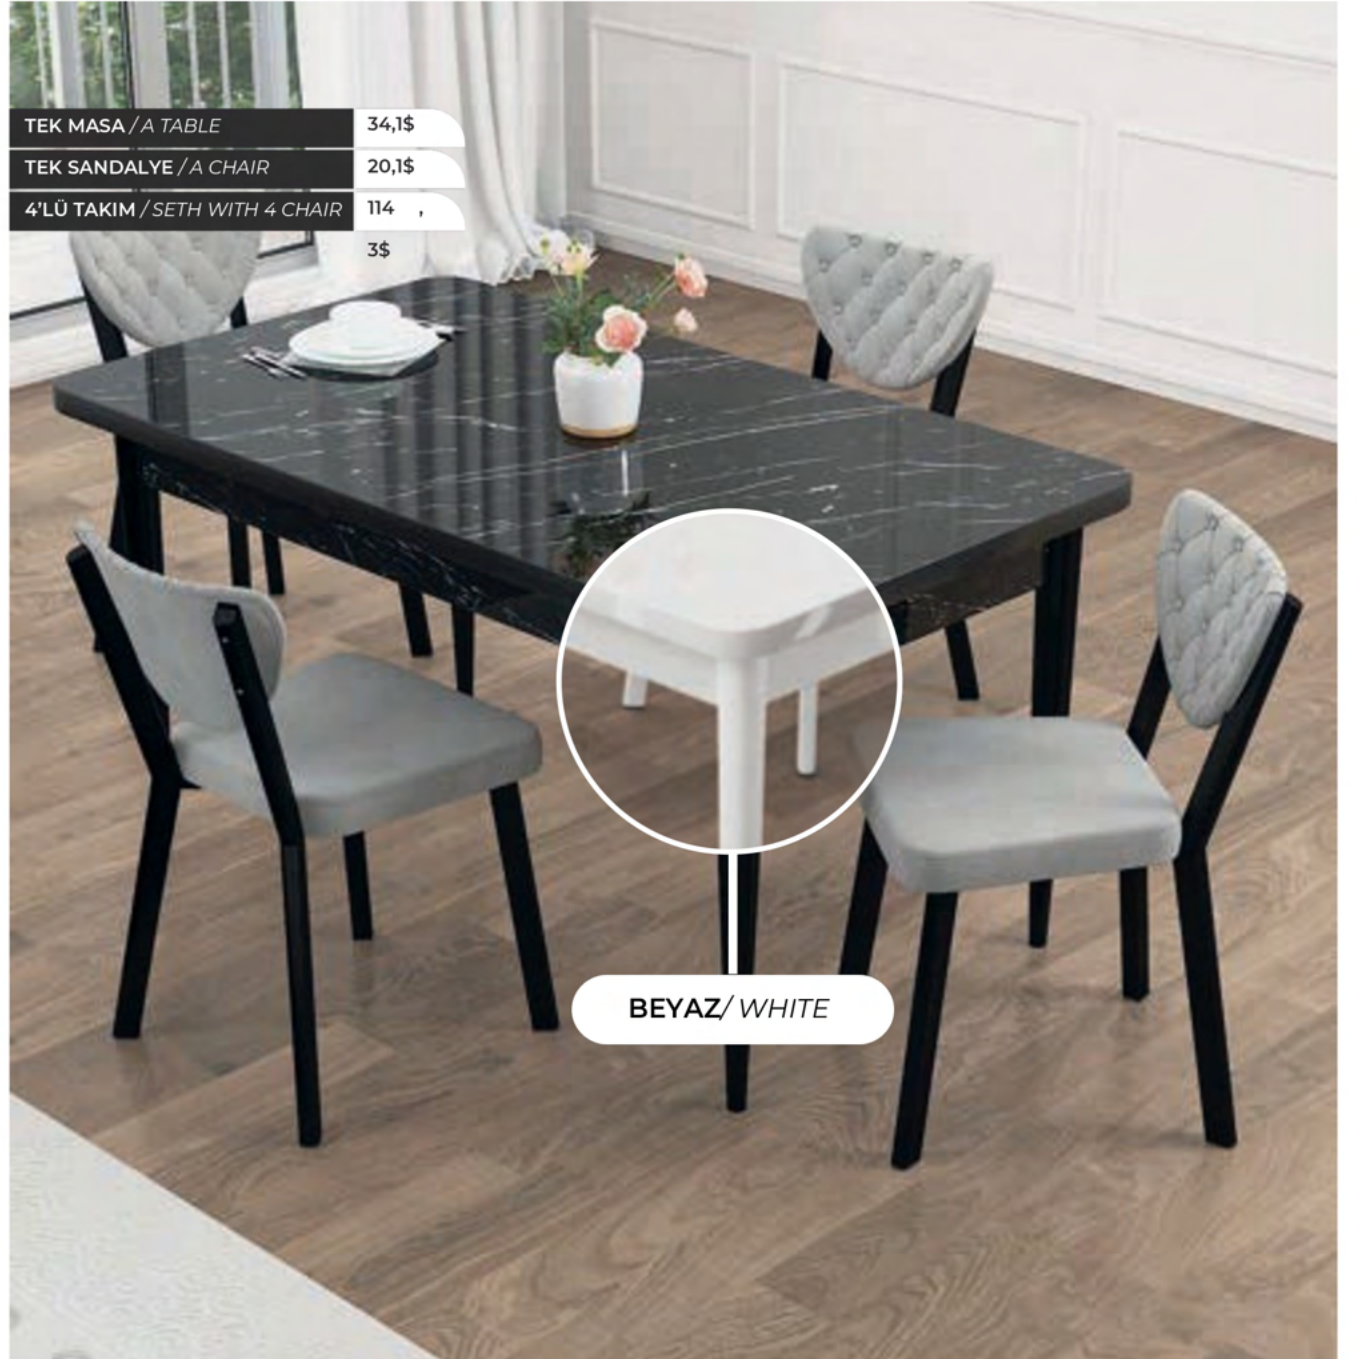

TEK MASA / A TABLE	34,1$
TEK SANDALYE / A CHAIR	20,1$
4'LÜ TAKIM / SET WITH 4 CHAIR	114 , 3$