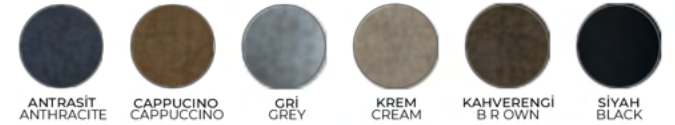

25,5$ BENCH / BENCH

ARWEN-PERA BENCH

BABYFACE KUMAŞ / BABYFACE FABRIC

JERRY KUMAŞ / JERRY FABRIC

LAKE BOYALI, GÜRGEN AHŞAP AYAK
/ LACQUE PAINTED, HORGEN WOOD LEG

BABYFACE KUMAŞ / BABYFACE FABRIC

JERRY KUMAŞ / JERRY FABRIC

25,5$ BENCH / BENCH

AYAK
RENKLERİ
/ FOOT
COLORS

BEZA
Z
WHIT
E

C EVİ Z
WALNUT

SİYAH
BLACK

Bench

0,06 m³

9,7 kg