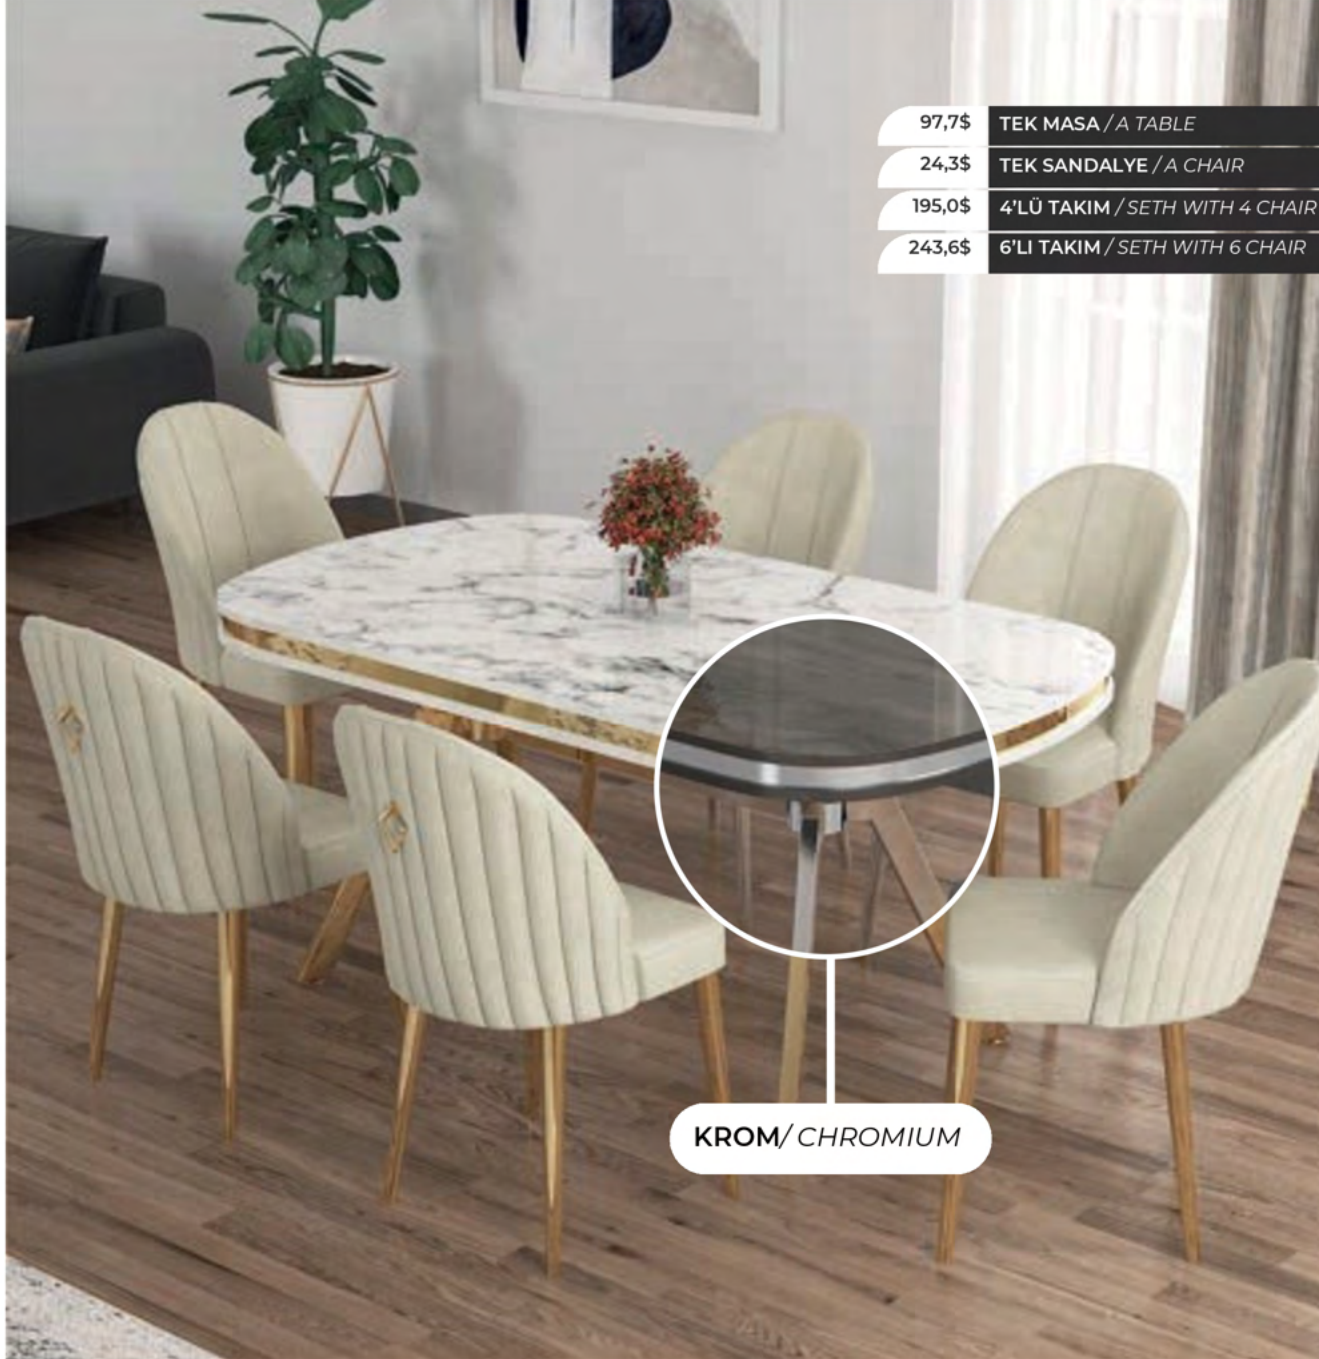

97,7$	TEK MASA / A TABLE
24,3$	TEK SANDALYE / A CHAIR
195,0$	4'LÜ TAKIM / SETH WITH 4 CHAIR
243,6$	6'LI TAKIM / SETH WITH 6 CHAIR

KROM/CHROMIUM