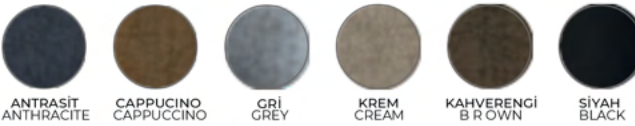

1 Adet Masa / 1 Table	4 Adet Sandalye / 4 Chair	Masa Takım / Table Set
0,10 m³	0,37 m³	0,47
17 kg	24,66 kg	m³ 41,66 kg