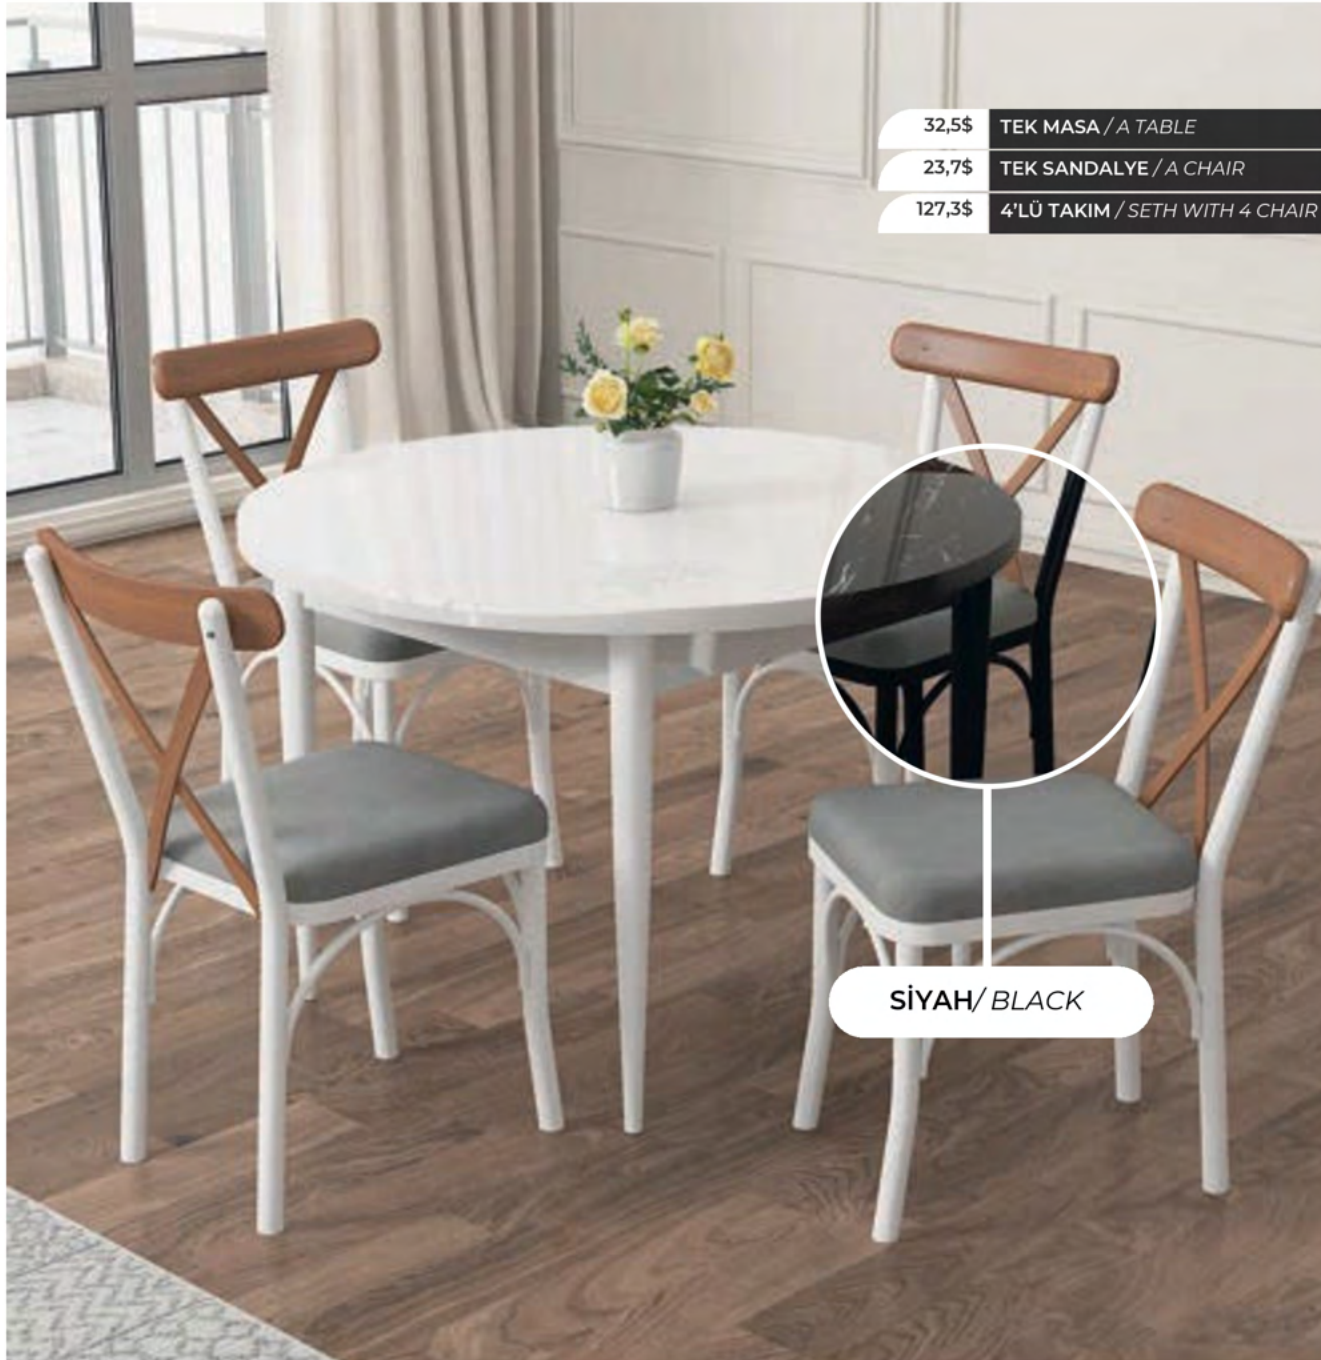

32,5$	TEK MASA / A TABLE
23,7$	TEK SANDALYE / A CHAIR
127,3$	4'LÜ TAKIM / SETH WITH 4 CHAIR

SİYAH / BLACK