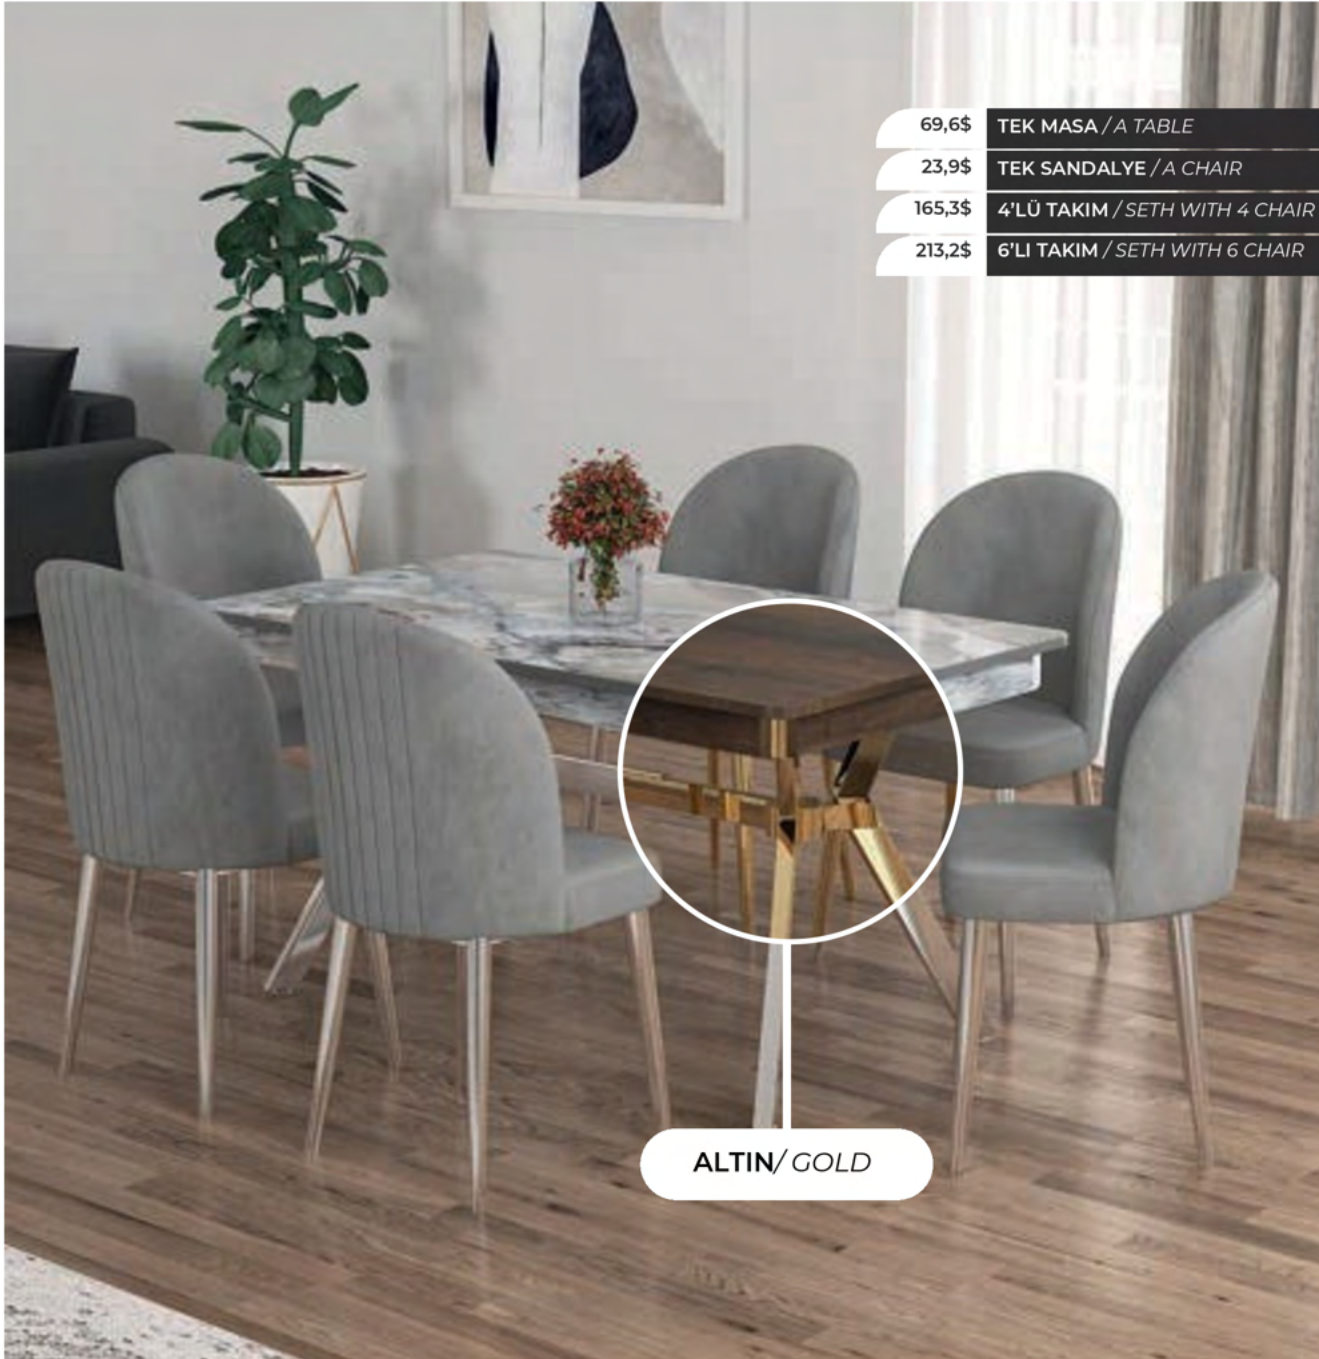

- 69,6$ TEK MASA / A TABLE
- 23,9$ TEK SANDALYE / A CHAIR
- 165,3$ 4'LÜ TAKIM / SETH WITH 4 CHAIR
- 213,2$ 6'LI TAKIM / SETH WITH 6 CHAIR

ALTIN/GOLD