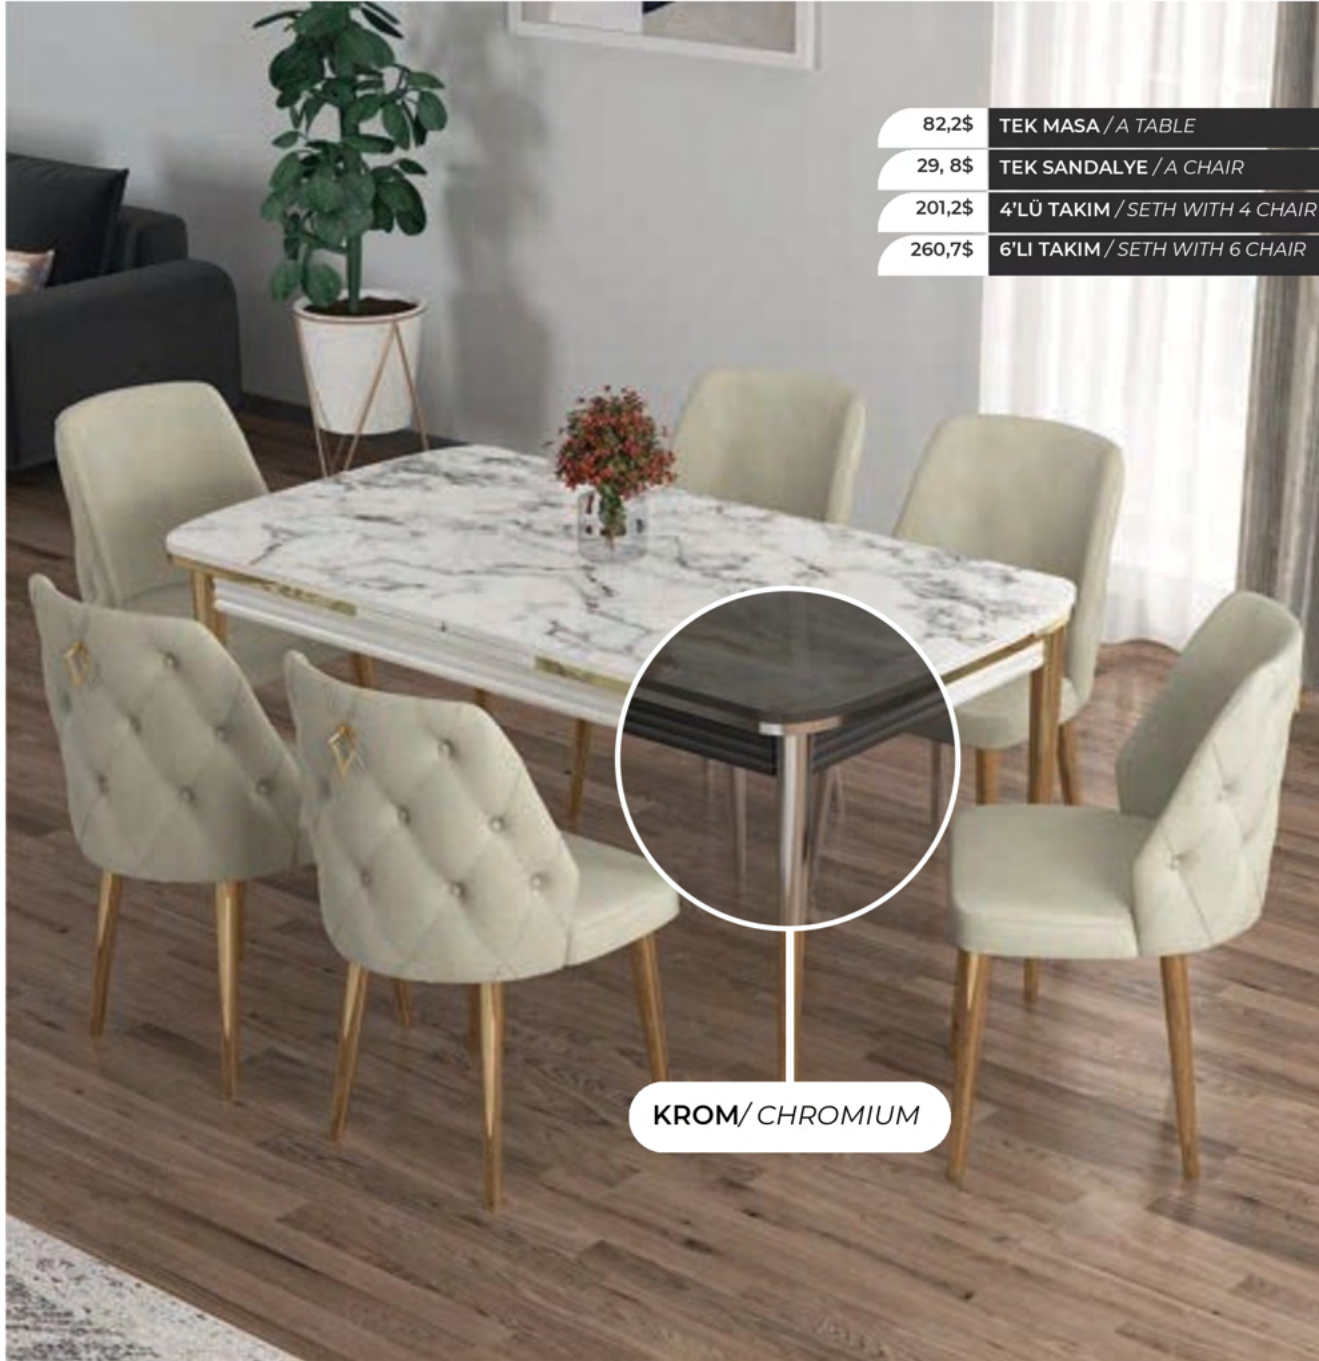

82,2$	TEK MASA / A TABLE
29, 8$	TEK SANDALYE / A CHAIR
201,2$	4'LÜ TAKIM / SETH WITH 4 CHAIR
260,7$	6'LI TAKIM / SETH WITH 6 CHAIR

KROM/ CHROMIUM