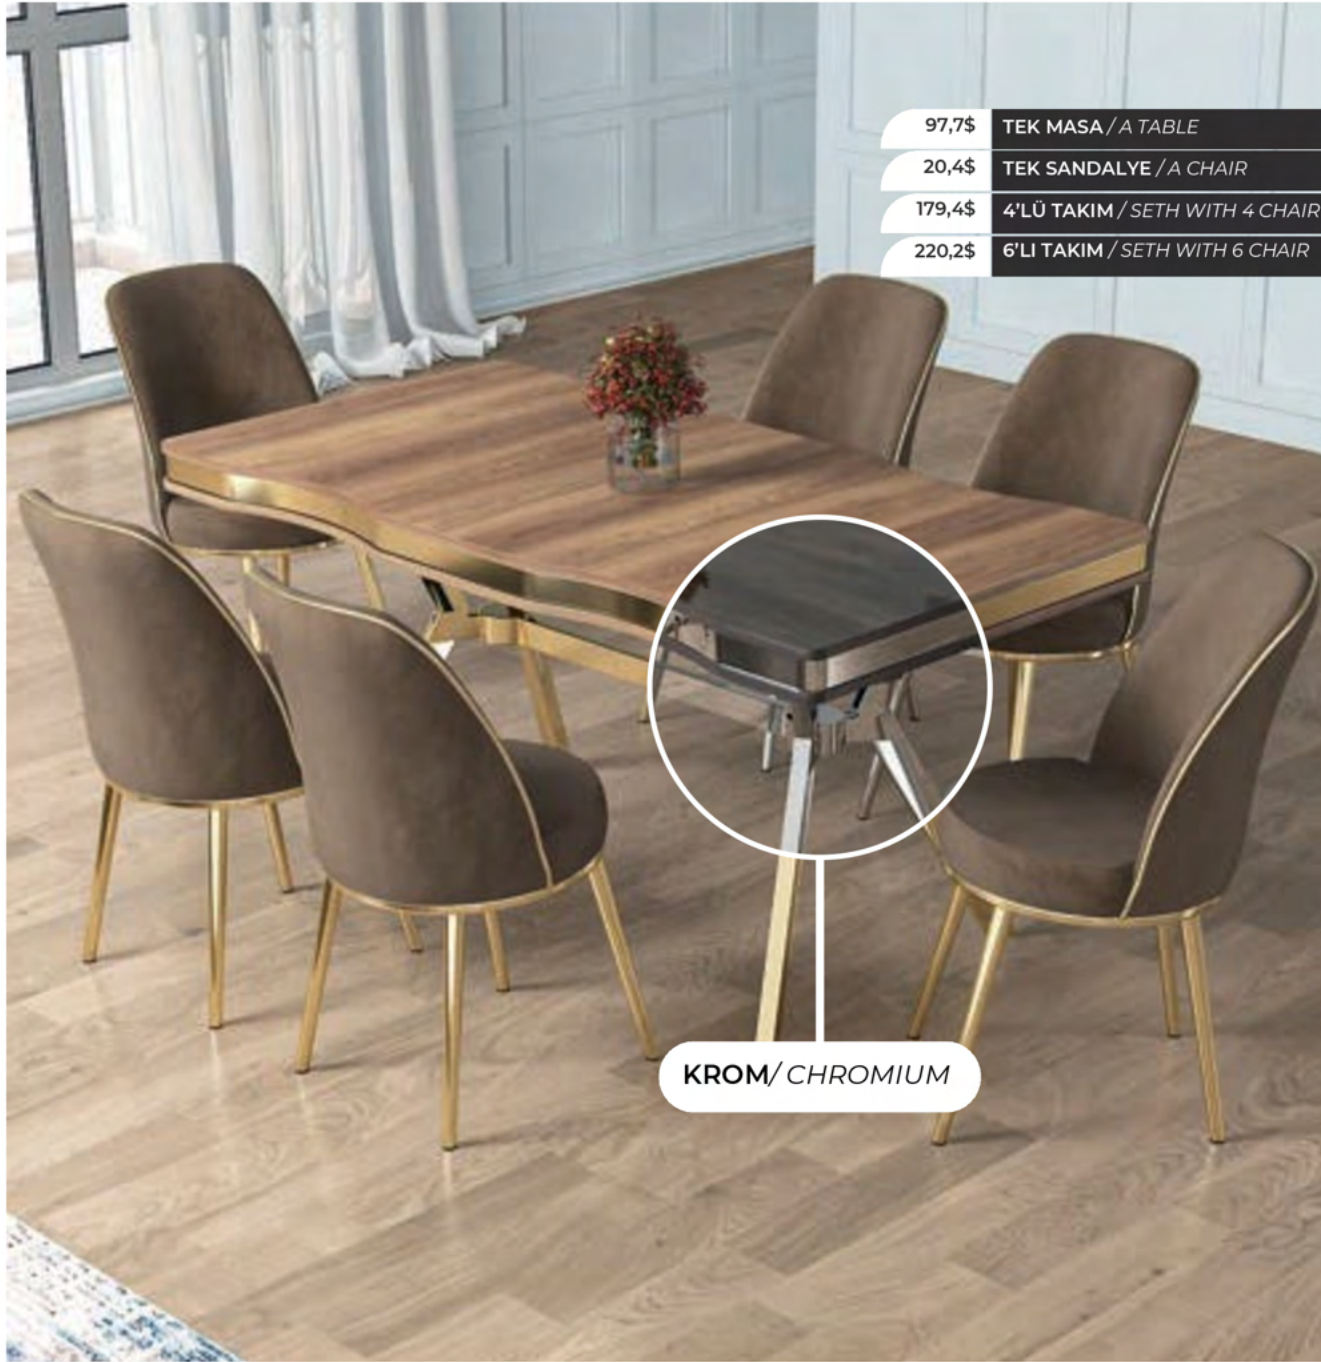

ALTIN / GOLD

AYAK
RENKLERİ
/ FOOT
COLORS

BEYAZ
/ WHITE

KAHVERENGİ
/ BROWN

SİYAH
/ BLACK

- 97,7\$ TEK MASA / A TABLE
- 20,4\$ TEK SANDALYE / A CHAIR
- 179,4\$ 4'LÜ TAKIM / SETH WITH 4 CHAIR
- 220,2\$ 6'LI TAKIM / SETH WITH 6 CHAIR