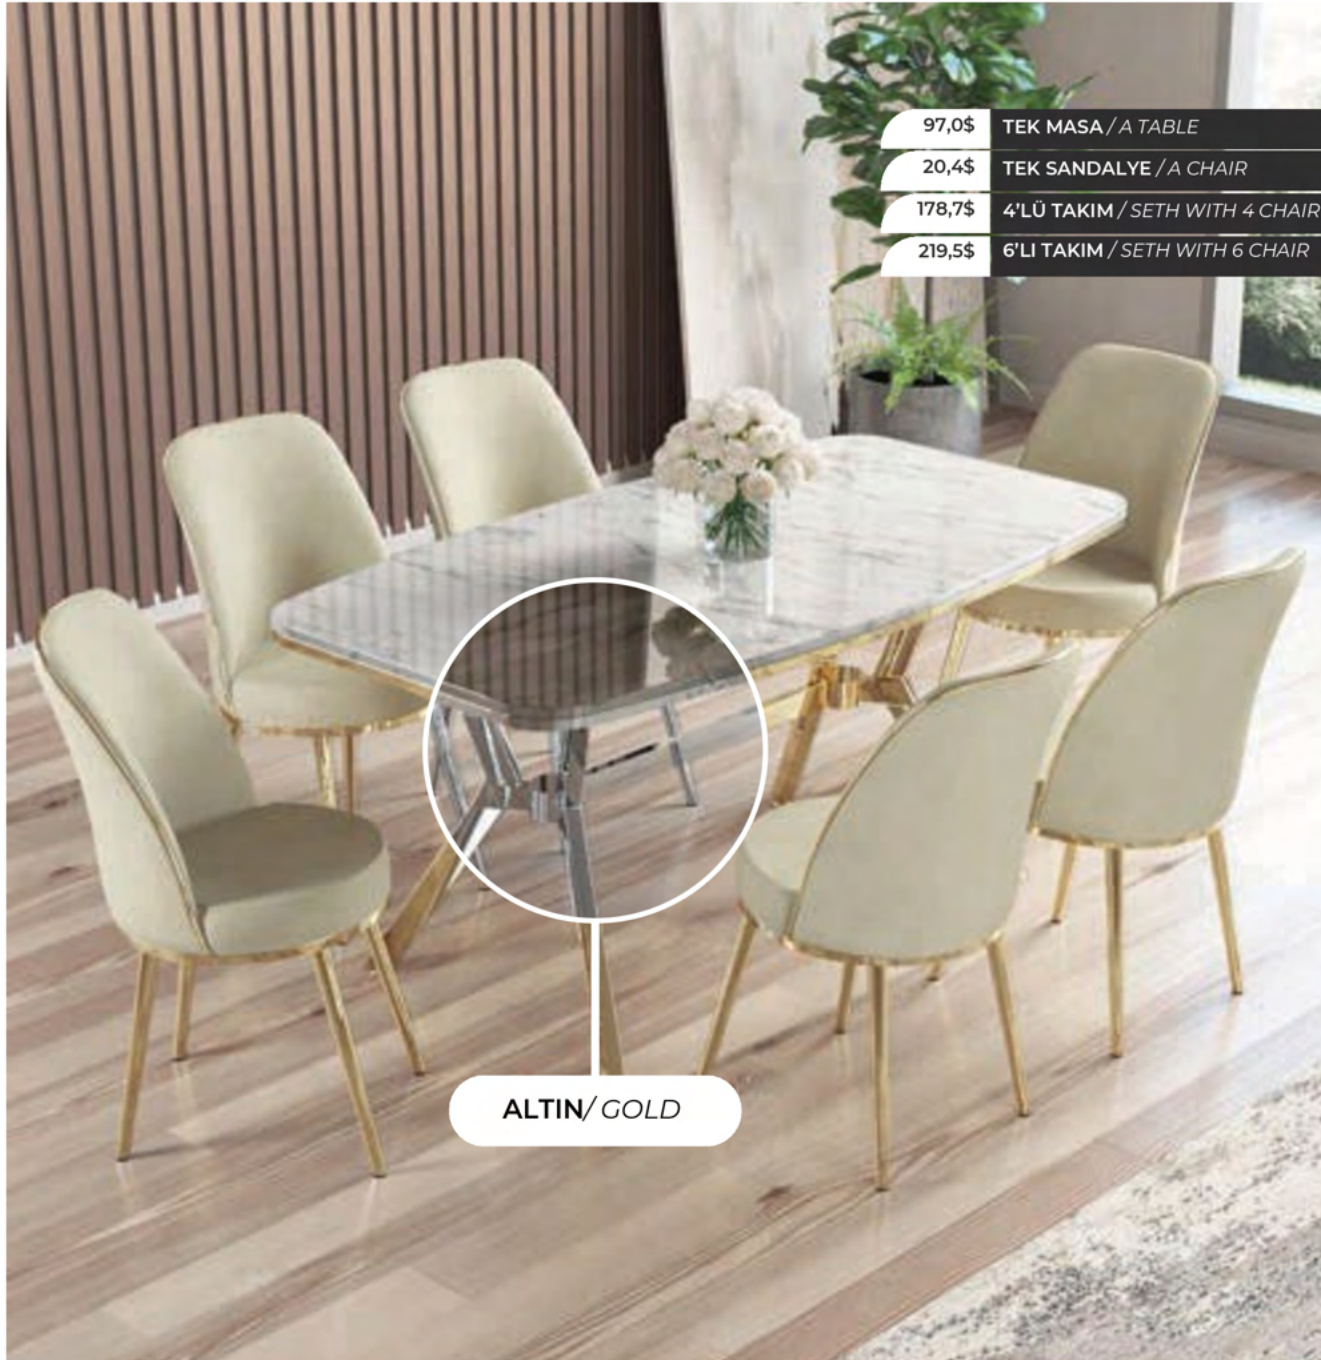

97,0$ TEK MASA / A TABLE

20,4$ TEK SANDALYE / A CHAIR

178,7$ 4'LÜ TAKIM / SETH WITH 4 CHAIR

219,5$ 6'LI TAKIM / SETH WITH 6 CHAIR

ALTIN/GOLD