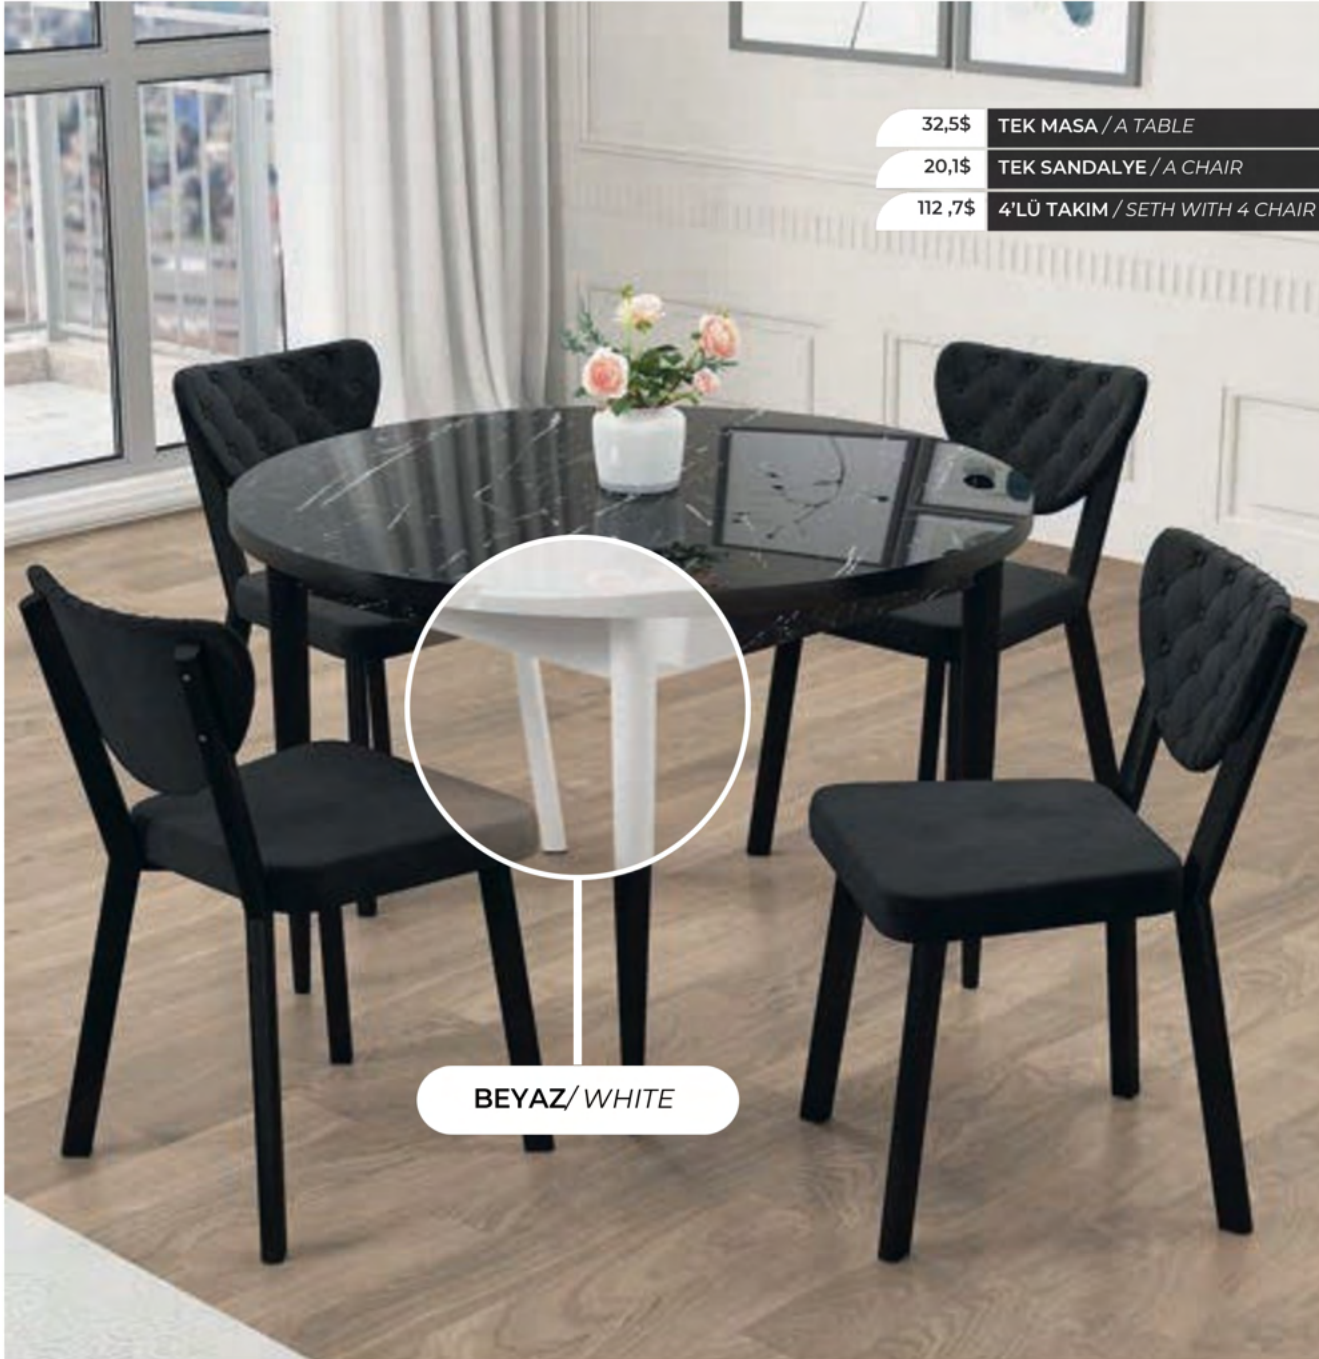

32,5$ TEK MASA / A TABLE

20,1$ TEK SANDALYE / A CHAIR

112,7$ 4'LÜ TAKIM / SETH WITH 4 CHAIR

BEYAZ/WHITE