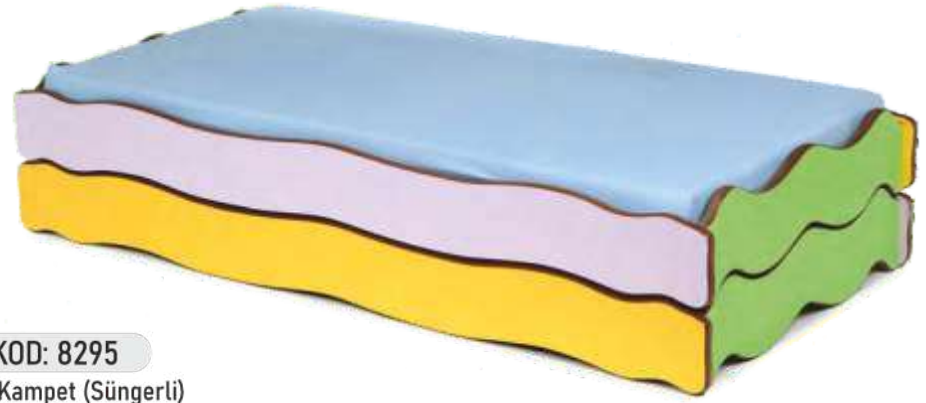

▶ KOD: 8310
Ayaklı Yazı Tahtası
(80x130 cm)
WRITING BOARD WITH LEGS

▶ KOD: 8305
Ayaklı Mantar Pano
(80x130 cm)
CORK PANEL WITH LEGS

▶ KOD: 8315
Duvara Monte Mantar Pano
(Ahşap)
(80x150 cm)
WALL MOUNTED CORK PANEL