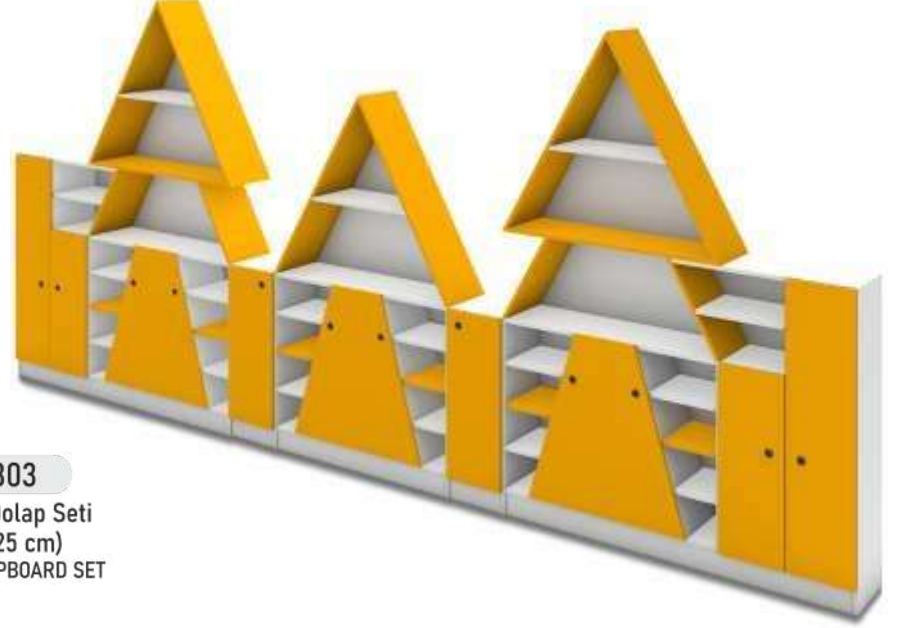

► KOD: 1303
Çam Temalı Dolap Seti
(510x35x225 cm)
PINE THEMED CUPBOARD SET