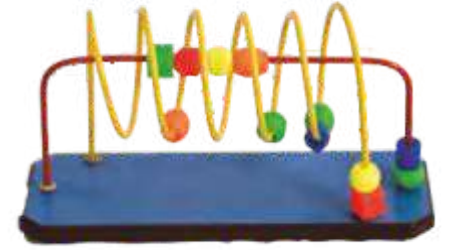

KOD: 4900

Helezon Koordinasyon Aleti
HELIX COORDINATION TOOL