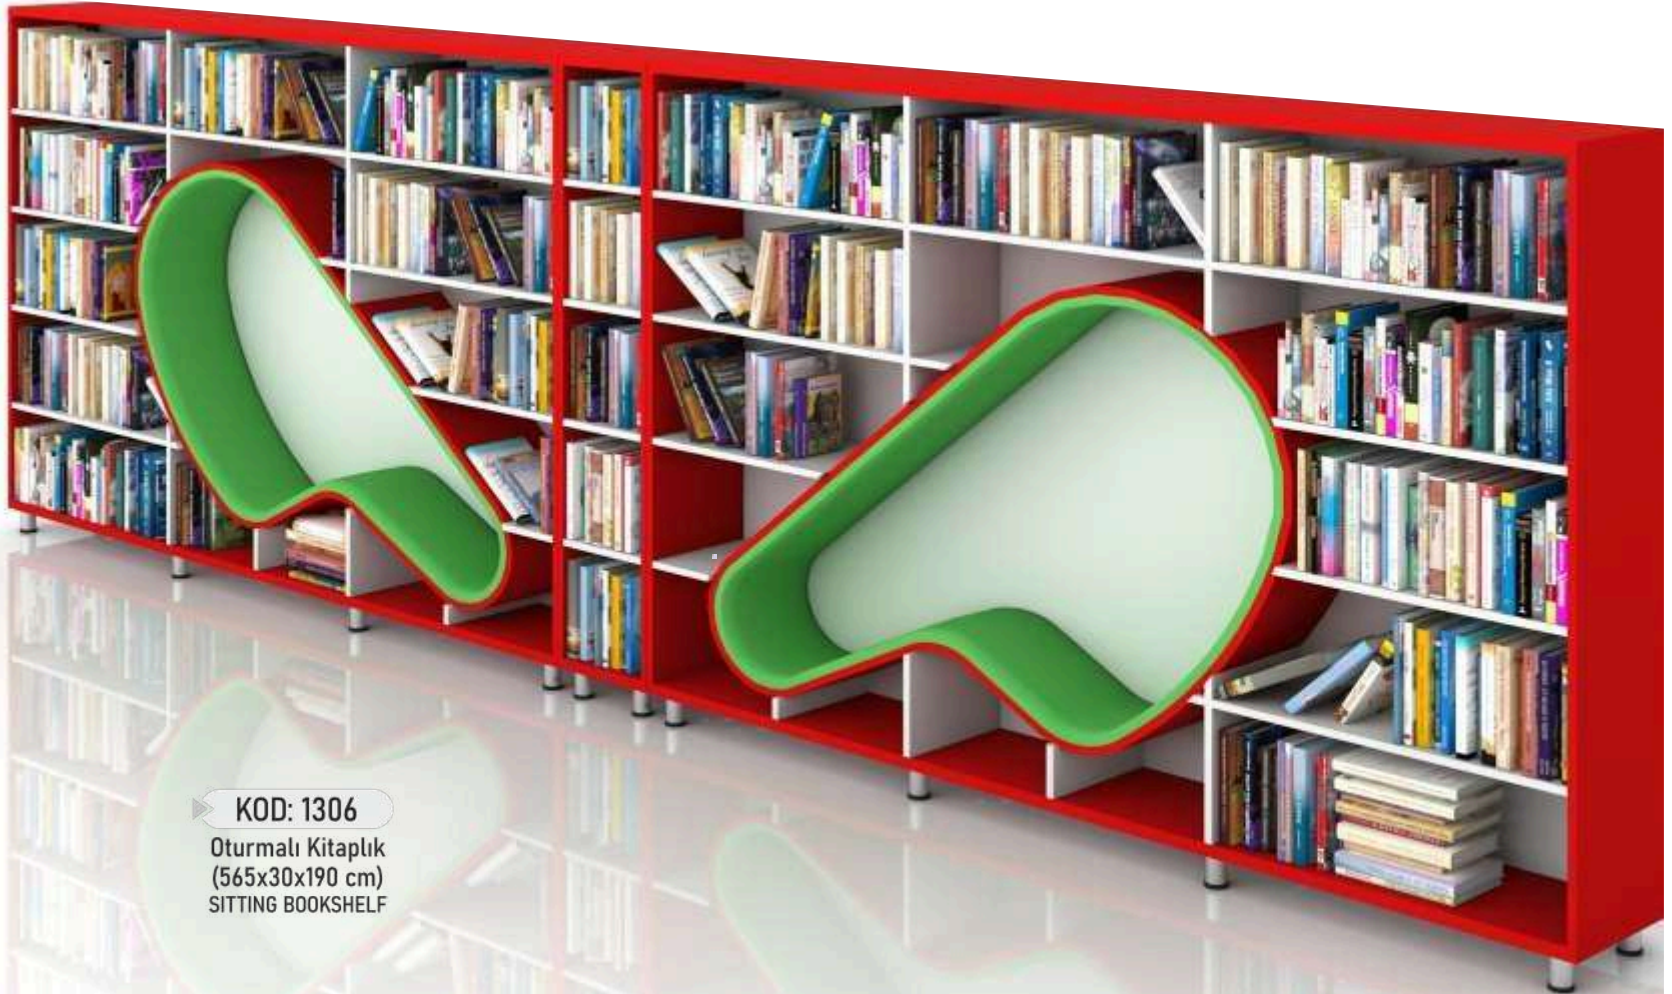

KOD: 1306

Oturmalı Kitaplık
(565x30x190 cm)
SITTING BOOKSHELF