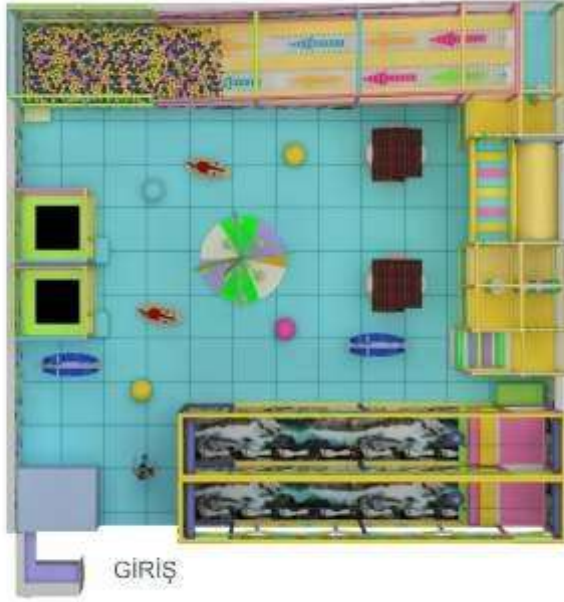

! Alanınıza uygun ölçülerde 3 Boyutlu çizim yapılarak, özel üretim yapılabilir.