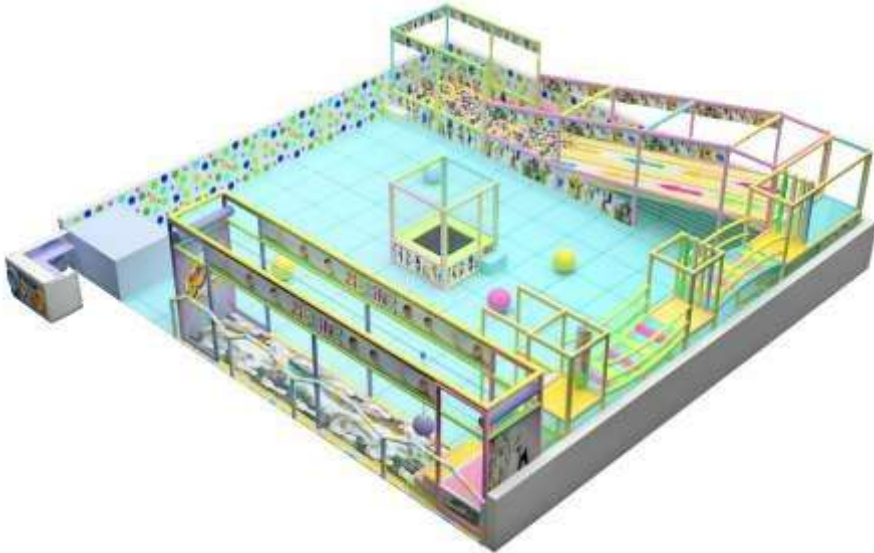

! Alanınıza uygun ölçülerde 3 Boyutlu çizim yapılarak, özel üretim yapılabilir.