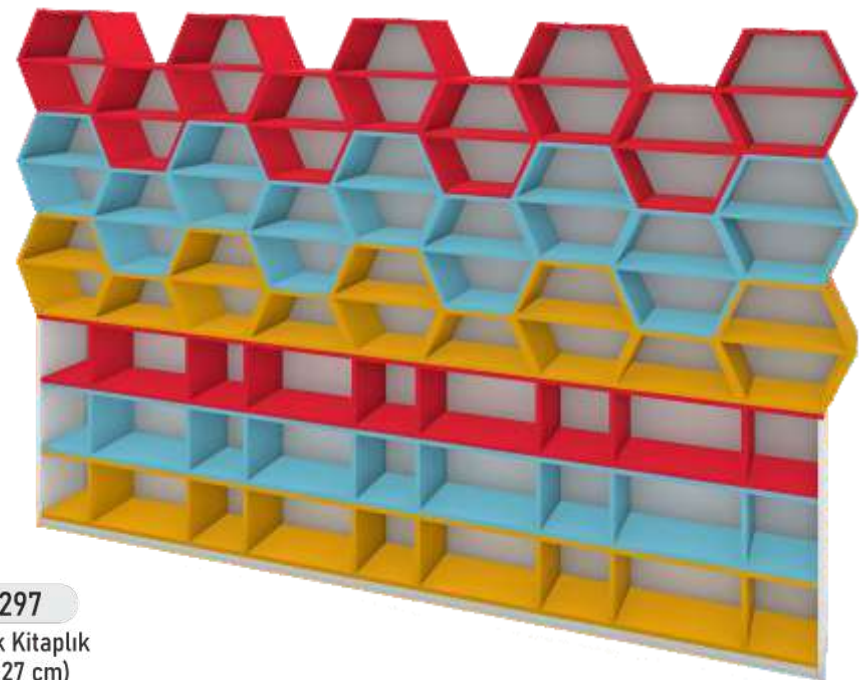

► KOD: 1299
Petek Duvar Kitaplık
(185x35x100 cm)
HONEYCOMB WALL BOOKSHELF

KOD: 1301
Sahaf Kitaplık
(120x35x168 cm)
BOOKSHELF

KOD: 1304
Tetris Kitaplık
(328x35x240 cm)
TETRIS BOOKSHELF

KOD: 1297
Renkli Petek Kitaplık
(362x35x227 cm)
COLORED HONEYCOMB BOOKSHELF

! Masa Yükseklikleri Standart 55 cm'dir
STANDART HEIGHT OF TABLE IS 55 CM.

KOD: 1930
Kare Masa
(60x60 cm)
SQUARE TABLE

KOD: 1940
Dikdörtgen Masa
(60x120 cm)
RECTANGLE TABLE

! Masa Yükseklikleri Standart 55 cm'dir
STANDART HEIGHT OF TABLE IS 55 CM.