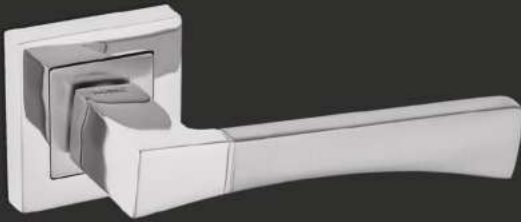

764

BERMUDA

Zamak
zinc

MATERIAL

	AĞIRLIK weight gr	KUTU pcs-box	KOLİ pcs-carton
AYNALI with plate	820	1	20
DAİRE ROZETLİ round rosette	912	1	20
KARE ROZETLİ square rosette	912	1	20

Fiyat
Price

ODA
Interior

YALE
Exterior

WC

AYNALI
With Plate

DAİRE ROZETLİ
Round Rosette

KARE ROZETLİ
Square Rosette

i