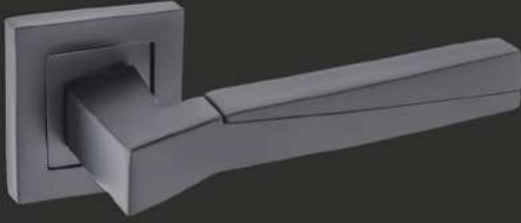

978

MERİDYEN

Alüminyum
aluminium

MATERIAL

	AĞIRLIK weight gr	KUTU pcs-box	KOLİ pcs-carton
AYNALI with plate	675	2	40
DAİRE ROZETLİ round rosette	505	2	60
KARE ROZETLİ square rosette	560	2	60

Fiyat
Price

AYNALI
With Plate

Fiyat

Ka

DAİRE ROZETLİ
Round Rosette

Pri

Not

KARE ROZETLİ
Square Rosette

ress

n at