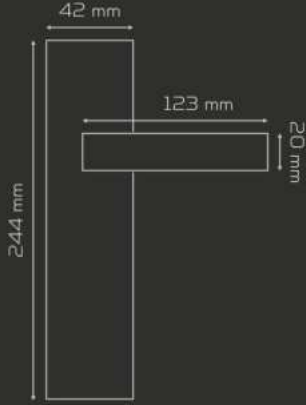

ARMONİ

188

MATERIAL Alüminyum
aluminium

Albrifin İnoks
albrifin inox