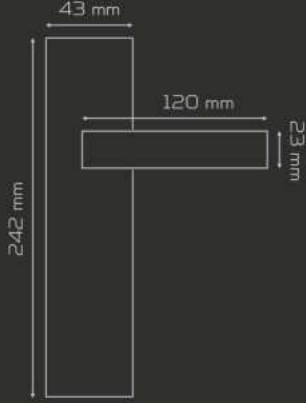

ALANSİS

702

Zamak
zinc

MATERIAL

Nikel İnoks
nickel inox