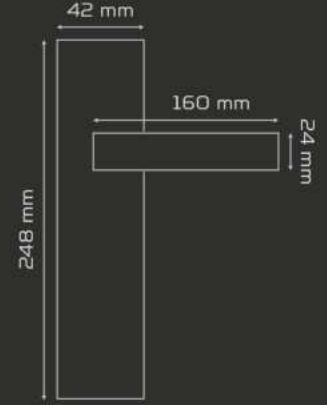

Altın Sarısı
gold yellow

	AĞIRLIK weight gr	KUTU pcs-box	KOLİ pcs-carton
AYNALI with plate	866	1	20
DAİRE ROZETLİ round rosette	864	1	20
KARE ROZETLİ square rosette	864	1	20

Fiyat
Price

ODA
Interior

YALE
Exterior

WC

AYNALI
With Plate

DAİRE ROZETLİ
Round Rosette

KARE ROZETLİ
Square Rosette