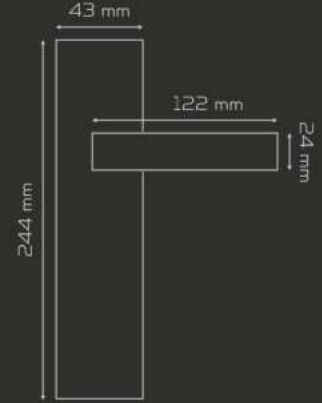

Albrifin İnkoks
albrifin inox

	AĞIRLIK weight gr	KUTU pcs-box	KOLİ pcs-carton
AYNALI with plate	884	1	20
DAİRE ROZETLİ round rosette	958	1	20
KARE ROZETLİ square rosette	958	1	20

Fiyat Price	ODA Interior	YALE Exterior	WC
AYNALI With Plate			
DAİRE ROZETLİ Round Rosette			
KARE ROZETLİ Square Rosette			1