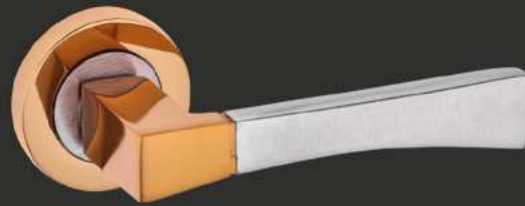

Albrifin İnoks
albrifin inox