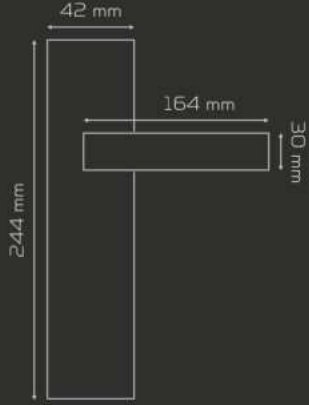

AĞRI

1043

MATERIAL

Zamak
zinc

Krom - Altın Sarısı
chrome - gold yellow