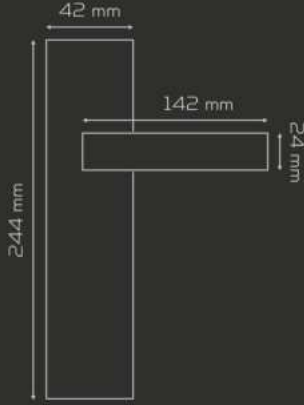

ÇORUM

KK138

MATERIAL Zamak & Alüminyum
zinc & aluminium

Satine Antik Sarı
satin ancient yellow