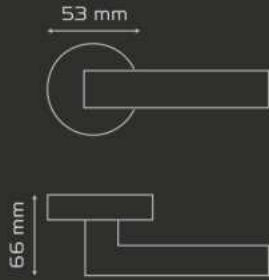

Z 2004

MATERIAL

Zamak
zinc

Krom - Mat Siyah
chrome - matte black