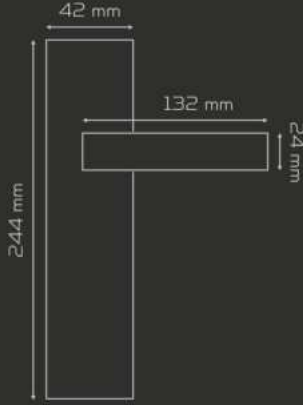

MATERIAL

Zamak
zinc

Satine Antik Sarı
satin ancient yellow

Satine Bronz
satin black nickel

Satine Füme
satin black nickel

Satine Albrifin
satin albrifin

	AĞIRLIK weight gr	KUTU pcs-box	KOLİ pcs-carton
AYNALI with plate	862	1	20
DAİRE ROZETLİ round rosette	844	1	20
KARE ROZETLİ square rosette	844	1	20