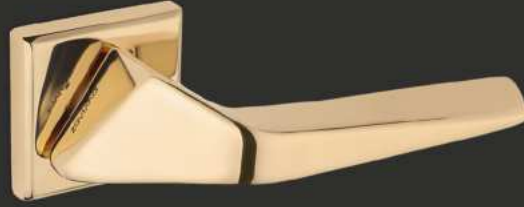

WC

AYNALI
With Plate

DAİRE ROZETLİ
Round Rosette

KARE ROZETLİ
Square Rosette

i

Z 2032

MATERIAL

Zamak
zinc