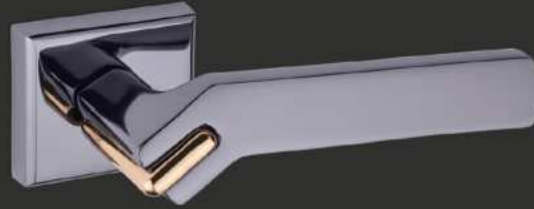

Füme - Altın Sarısı
black nickel - gold yellow