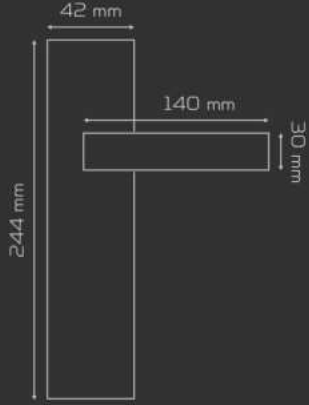

ARTVİN

1049

MATERIAL

Zamak
zinc

Satine Antik Bakır
satin ancient yellow