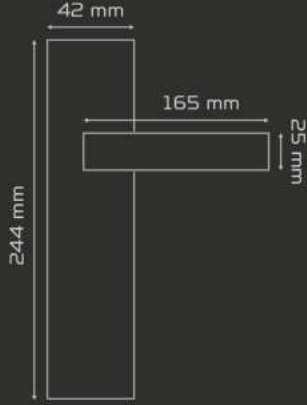

Z 4014

MATERIAL Zamak + Alüminyum
zinc + aluminium

Krom - İnoks
chrome - inox