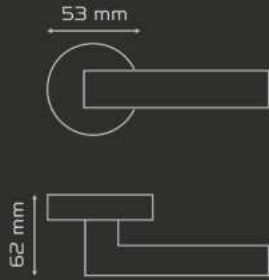

Z 2033

MATERIAL

Zamak
zinc

Satine Fume
satin black nickel