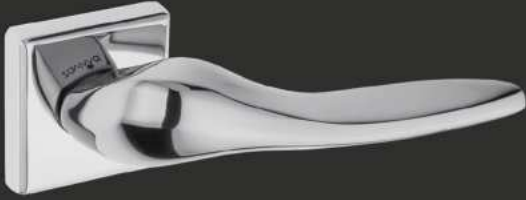

Fiyat
Price

	ODA Interior	YALE Exterior	WC
AYNALI With Plate			
DAİRE ROZETLİ Round Rosette			
KARE ROZETLİ Square Rosette			

Füme
black nickel

ODA /interior

YALE /exterior

WC

YALE /exterior

Albrifin
albrifin