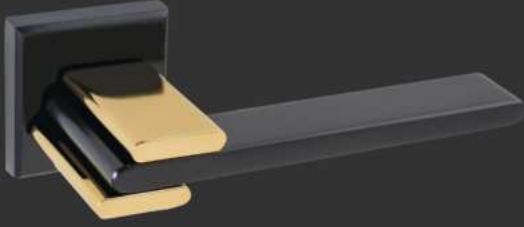

Fiyat Price	ODA Interior	YALE Exterior	WC
AYNALI With Plate			
DAİRE ROZETLİ Round Rosette			

Satine Antik Sarı
satin ancient yellow

ODA /interior

YALE /exterior

WC

Mat Siyah Altın Sarısı
matte black gold yellow