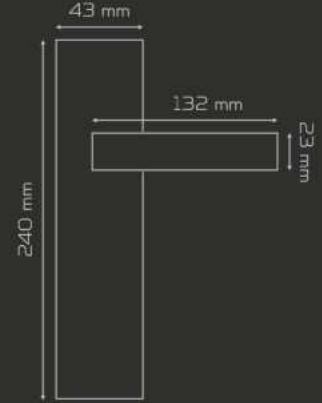

Alüminyum
aluminium

MATERIAL

	AĞIRLIK weight gr	KUTU pcs-box	KOLİ pcs-carton
AYNALI with plate	615	2	40
DAİRE ROZETLİ round rosette	440	2	60
KARE ROZETLİ square rosette	495	2	60

Fiyat
Price

ODA
Interior

YALE
Exterior