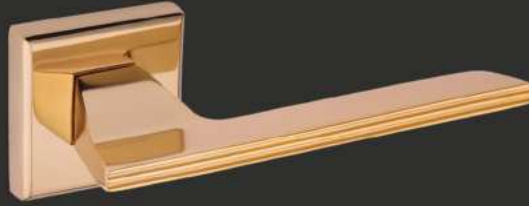

Albrifin
albrifin

	AĞIRLIK weight gr	KUTU pcs-box	KOLİ pcs-carton
AYNALI with plate	826	1	20
DAİRE ROZETLİ round rosette	900	1	20
KARE ROZETLİ square rosette	900	1	20

Fiyat
Price

AYNALI
With Plate

DAİRE ROZETLİ
Round Rosette

KARE ROZETLİ
Square Rosette

FİYAT LİSTESİ
PRICE LIST