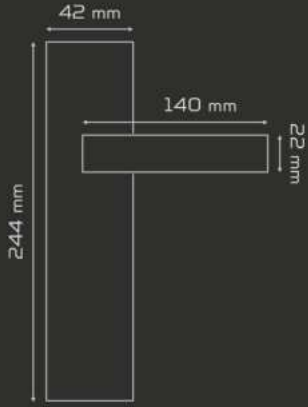

Z 2007

MATERIAL

Zamak
zinc

Füme
black nickel