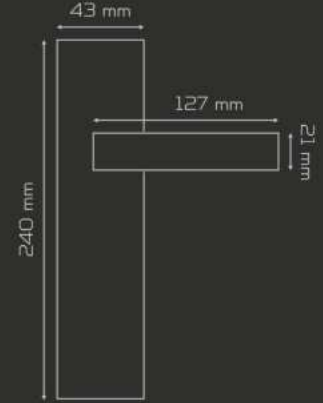

AĞIRLIK weight gr	KUTU pcs-box	KOLİ pcs-carton
AYNALI with plate	675	2	40
DAİRE ROZETLİ round rosette	505	2	60
KARE ROZETLİ square rosette	560	2	60

Fiyat
Price

AYNALI
With Plate

Fiyat

Ka

DAİRE ROZETLİ
Round Rosette

Pri

Not

KARE ROZETLİ
Square Rosette

ress

n at