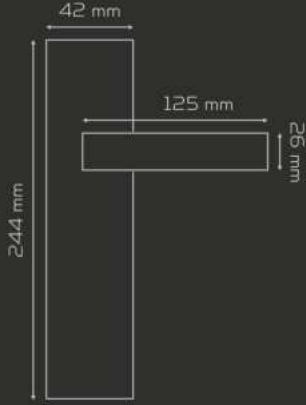

FUNDA

1107

MATERIAL

Zamak
zinc

Satine Altın Sarısı
satin gold yellow