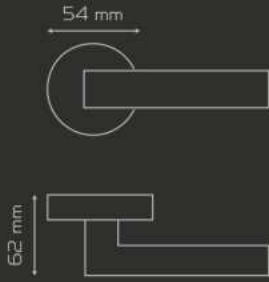

BARTIN

KK242

MATERIAL Zamak & Alüminyum
zinc & aluminium

Satine Bakır
satin copper