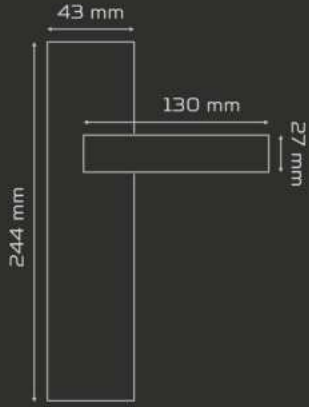

Z 2004

MATERIAL

Zamak
zinc

Krom - Mat Siyah
chrome - matte black