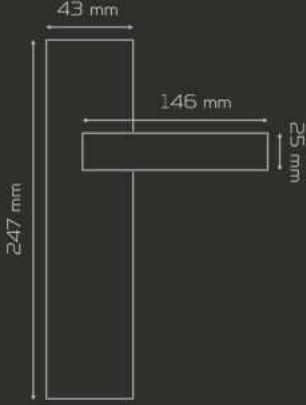

GÜMÜŞHANE

KK367

MATERIAL Zamak & Alüminyum
zinc & aluminium

Altın Sarısı Beyaz
gold yellow white