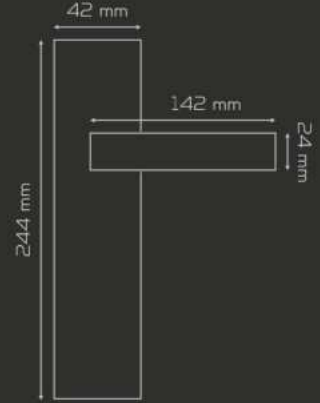

Satine Altın Sarısı
satin gold yellow

	AĞIRLIK weight gr	KUTU pcs-box	KOLİ pcs-carton
AYNALI with plate	658	1	20
DAİRE ROZETLİ round rosette	640	1	20
KARE ROZETLİ square rosette	640	1	20

Fiyat
Price

ODA
Interior

YALE
Exterior

WC

AYNALI
With Plate

DAİRE ROZETLİ
Round Rosette

KARE ROZETLİ
Square Rosette

i