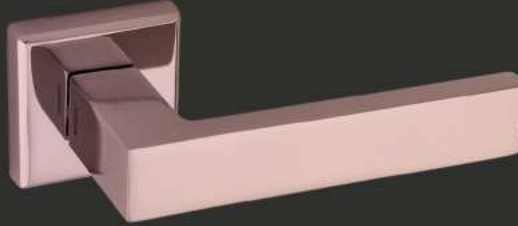

Bronz
bronze

	AĞIRLIK weight gr	KUTU pcs-box	KOLİ pcs-carton
AYNALI with plate	710	1	20
DAİRE ROZETLİ round rosette	692	1	20
KARE ROZETLİ square rosette	692	1	20

Fiyat
Price

	ODA Interior	YALE Exterior	WC
AYNALI With Plate			
DAİRE ROZETLİ Round Rosette			
KARE ROZETLİ Square Rosette