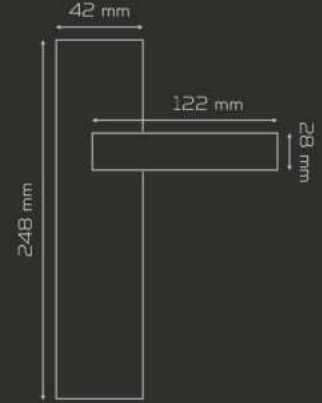

WC

YALE /exterior

141

MİRAY

Zamak
zinc

MATERIAL

	AĞIRLIK weight gr	KUTU pcs-box	KOLİ pcs-carton
AYNALI with plate	808	1	20
DAİRE ROZETLİ round rosette	848	1	20
KARE ROZETLİ square rosette	848	1	20

Fiyat
Price