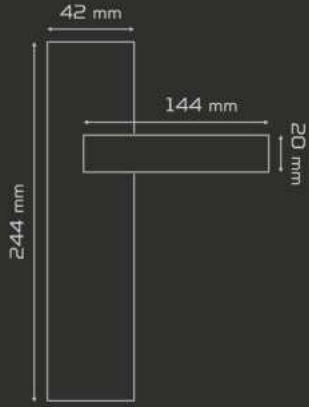

WC

AYNALI
With Plate

DAİRE ROZETLİ
Round Rosette

KARE ROZETLİ
Square Rosette

i

Z 2032

MATERIAL

Zamak
zinc