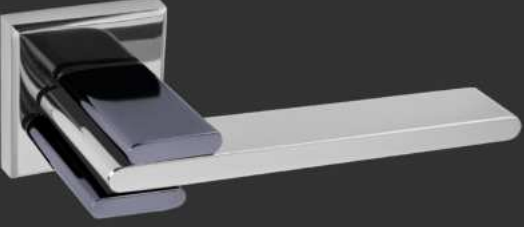

Fiyat Price	ODA Interior	YALE Exterior	WC
AYNALI With Plate			
DAİRE ROZETLİ Round Rosette			

Satine Antik Sarı
satin ancient yellow

ODA /interior

YALE /exterior

WC

Mat Siyah Altın Sarısı
matte black gold yellow