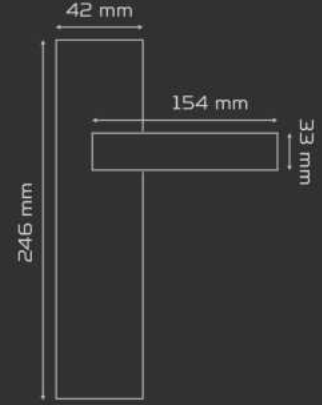

Altın Sarısı
gold yellow

	AĞIRLIK weight gr	KUTU pcs-box	KOLİ pcs-carton
AYNALI with plate	1108	1	20
DAİRE ROZETLİ round rosette	1062	1	20

Fiyat Price	ODA Interior	YALE Exterior	WC
AYNALI With Plate			
DAİRE ROZETLİ Round Rosette			

FIYAT LİSTESİ
PRICE LIST