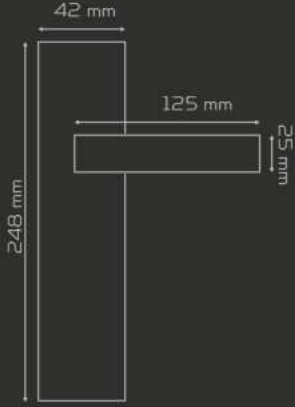

218

MATERIAL

Zamak
zinc

Antik Sarı
ancient yellow

İnoks
Inox

Satine Albrifin
satin albrifin

Satine Antik Sarı
satin ancient yellow

	AĞIRLIK weight gr	KUTU pcs-box	KOLİ pcs-carton
AYNALI with plate	824	1	20
DAİRE ROZETLİ round rosette	842	1	20
KARE ROZETLİ square rosette	842	1	20