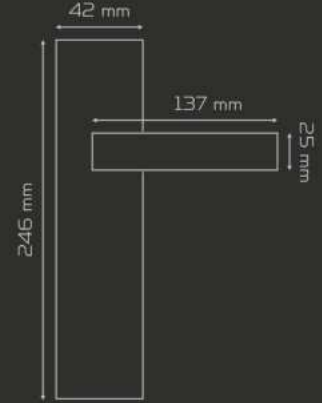

PARS

Zamak & Alüminyum
zinc & aluminium

MATERIAL

	AĞIRLIK weight gr	KUTU pcs-box	KOLİ pcs-carton
AYNALI with plate	626	1	20
DAİRE ROZETLİ round rosette	432	1	20

Fiyat
Price

ODA
Interior

YALE
Exterior

WC