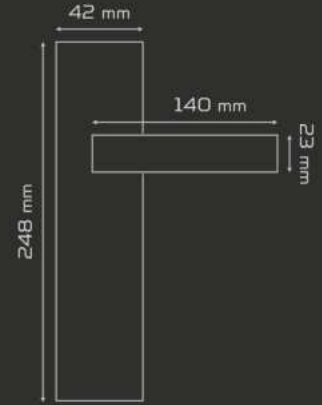

Albrifin İnok
albrifin inox

	AĞIRLIK weight gr	KUTU pcs-box	KOLİ pcs-carton
AYNALI with plate	1034	1	20
DAİRE ROZETLİ round rosette	1052	1	20
KARE ROZETLİ square rosette	1052	1	20

Fiyat
Price

ODA
Interior

YALE
Exterior

WC

AYNALI
With Plate

DAİRE ROZETLİ
Round Rosette

KARE ROZETLİ
Square Rosette

i