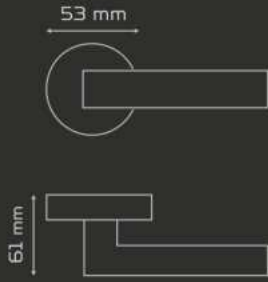

Z 2002

MATERIAL

Zamak
zinc

Altın Sarısı - Mat Siyah
gold yellow - matte black