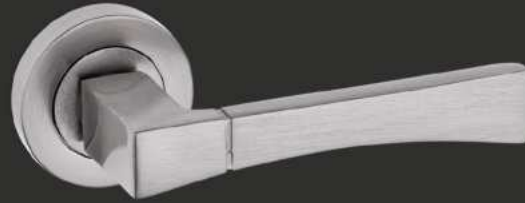

İnoks
inox

	AĞIRLIK weight gr	KUTU pcs-box	KOLİ pcs-carton
AYNALI with plate	595	2	40
DAİRE ROZETLİ round rosette	415	2	60
KARE ROZETLİ square rosette	470	2	60

Fiyat
Price

AYNALI With Plate	Fİ Kİ		5
DAİRE ROZETLİ Round Rosette	Pr Nc		
KARE ROZETLİ Square Rosette