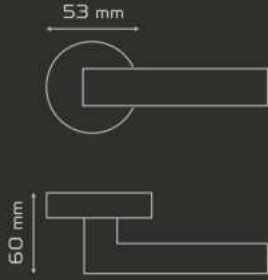

Z 2026

MATERIAL

Zamak
zinc

Satine Bronz
satin bronze