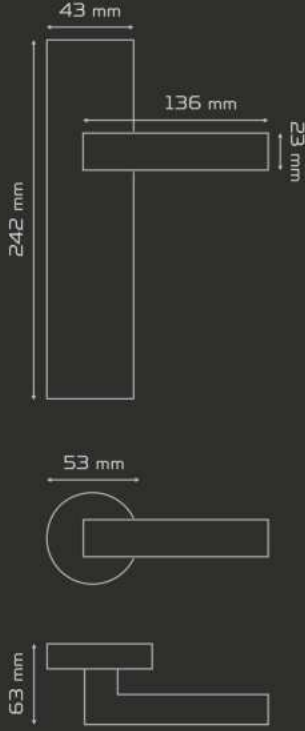

Z 2021

MATERIAL

Zamak
zinc

Satine Bakır
satin copper