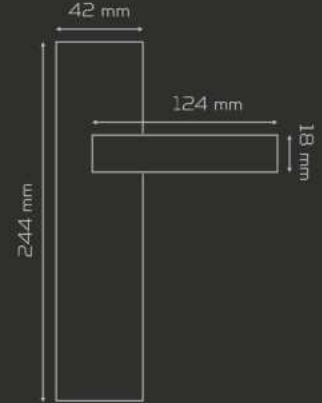

GAZİANTEP

Zamak
zinc

MATERIAL

	AĞIRLIK weight gr	KUTU pcs-box	KOLİ pcs-carton
AYNALI with plate	880	1	20
DAİRE ROZETLİ round rosette	770	1	20
KARE ROZETLİ square rosette	845	1	20

Fiyat
Price

ODA
Interior

YALE
Exterior