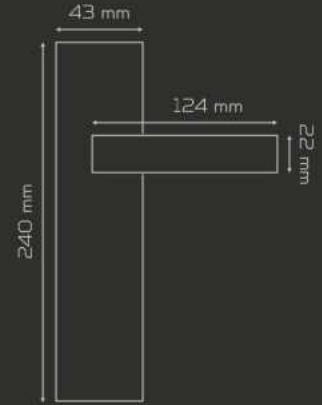

AĞIRLIK weight gr	KUTU pcs-box	KOLİ pcs-carton
AYNALI with plate	620	2	40
DAİRE ROZETLİ round rosette	445	2	60
KARE ROZETLİ square rosette	500	2	60

Fiyat
Price

ODA
Interior

YALE
Exterior

WC

AYNALI
With Plate

Fil
Ka

ress
T

DAİRE ROZETLİ
Round Rosette

Pri
Not

n at

KARE ROZETLİ
Square Rosette