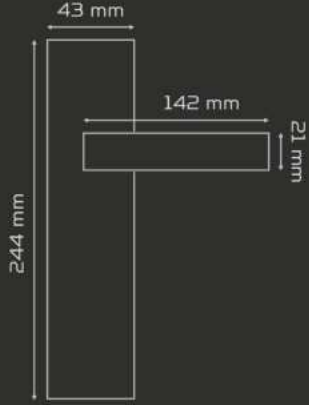

Z 2033

MATERIAL

Zamak
zinc

Satine Fume
satin black nickel