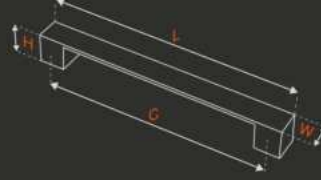

HOPA ÇEKME

8062

METARIAL

Alüminyum
aluminium

Krom - İnoks
chrome - inox

ÇAP Ø diameter mm	MERKEZ central mm	UZUNLUK length mm	GENİŞLİK width mm	YÜKSEKLİK height mm	KUTU pcs-box	AĞIRLIK weight kg
53	300	350	25	42	5	0,500
53	400	450	25	42	5	0,600
53	500	550	25	42	5	0,700
53	600	650	25	42	5	0,800
53	700	750	25	42	5	0,900
53	800	850	25	42	5	1,000

LALEGÜL ÇEKME

8049

METARIAL

Zamak
zinc

İnoks
inox

UZUNLUK length mm	GENİŞLİK width mm	YÜKSEKLİK height mm	KUTU pcs-box	AĞIRLIK weight kg
275	44	79	10	0,400

BÜYÜK ELİF ÇEKME

30528

METARIAL

Zamak
zinc

İnoks
inox

UZUNLUK length mm	GENİŞLİK width mm	YÜKSEKLİK height mm	KUTU pcs-box	AĞIRLIK weight kg
245	42	50	10	0,240