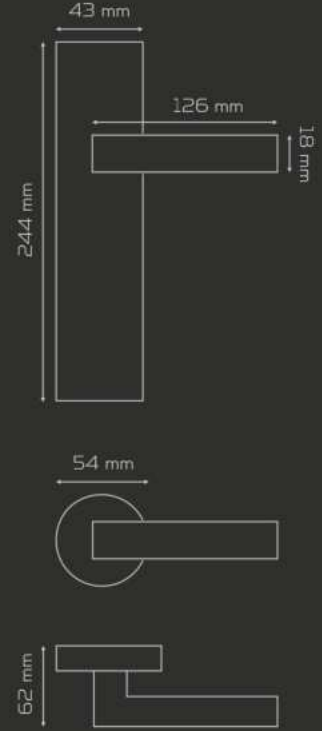

Nikel İnoks
nickel inox

	AĞIRLIK weight gr	KUTU pcs-box	KOLİ pcs-carton
AYNALI with plate	965	1	20
DAİRE ROZETLİ round rosette	905	1	20
KARE ROZETLİ square rosette	1070	1	20

Fiyat
Price

ODA
Interior

YALE
Exterior

WC

AYNALI
With Plate

DAİRE ROZETLİ
Round Rosette

KARE ROZETLİ
Square Rosette

i