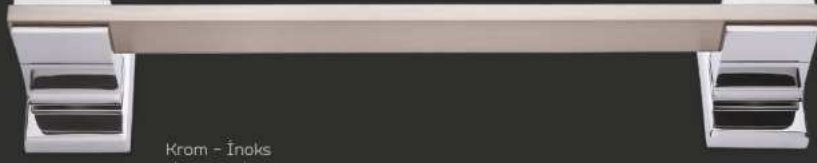

HOPA ÇEKME

8062

METARIAL

Alüminyum
aluminium

Krom - İnoks
chrome - inox

ÇAP Ø diameter mm	MERKEZ central mm	UZUNLUK length mm	GENİŞLİK width mm	YÜKSEKLİK height mm	KUTU pcs-box	AĞIRLIK weight kg
53	300	350	25	42	5	0,500
53	400	450	25	42	5	0,600
53	500	550	25	42	5	0,700
53	600	650	25	42	5	0,800
53	700	750	25	42	5	0,900
53	800	850	25	42	5	1,000