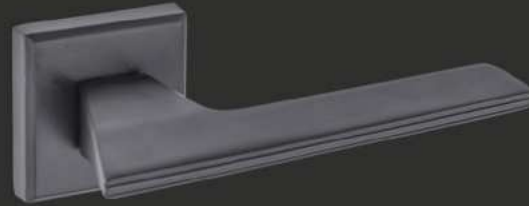

Mat Siyah
matte black