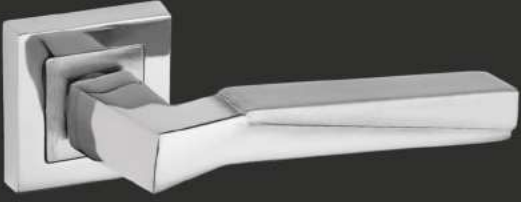

978

MERİDYEN

Alüminyum
aluminium

MATERIAL

	AĞIRLIK weight gr	KUTU pcs-box	KOLİ pcs-carton
AYNALI with plate	675	2	40
DAİRE ROZETLİ round rosette	505	2	60
KARE ROZETLİ square rosette	560	2	60

Fiyat
Price

AYNALI
With Plate

Fiyat

Ka

DAİRE ROZETLİ
Round Rosette

Pri

Not

KARE ROZETLİ
Square Rosette

ress

n at