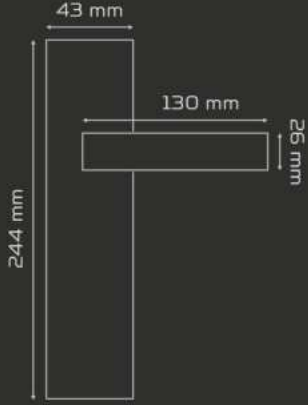

Z 2002

MATERIAL

Zamak
zinc

Altın Sarısı - Mat Siyah
gold yellow - matte black