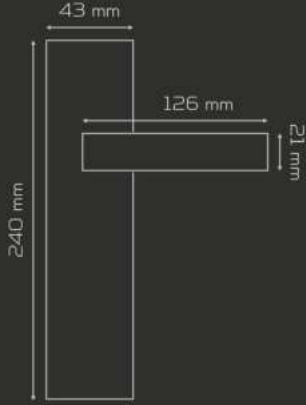

PLANET

KK196

MATERIAL Alüminyum
aluminium

Nikel İnoks
nickel inox