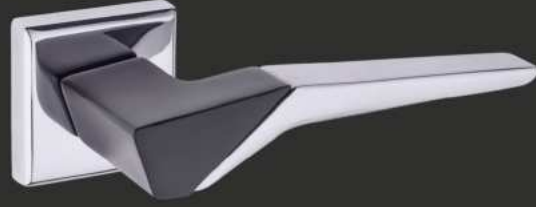

RoseBuild

Z 2034

MATERIAL

Zamak
zinc

Krom - Mat Siyah
chrome - matte black