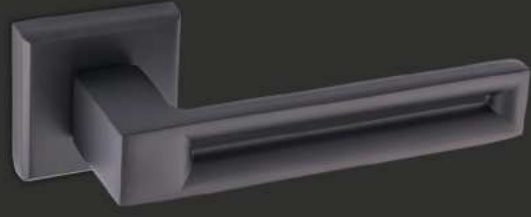

Mat Siyah
matte black