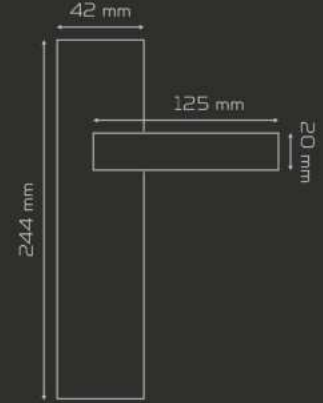

184

LAVANTA

Alüminyum
aluminium

MATERIAL

	AĞIRLIK weight gr	KUTU pcs-box	KOLİ pcs-carton
AYNALI with plate	555	2	40
DAİRE ROZETLİ round rosette	395	2	60
KARE ROZETLİ square rosette	450	2	60

Fiyat
Price

ODA
Interior