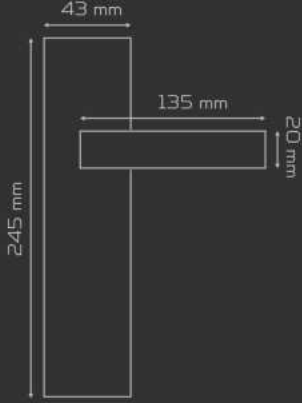

IĞDIR

KK380

MATERIAL Zamak & Alüminyum
zinc & aluminium

Albrifin
albrifin