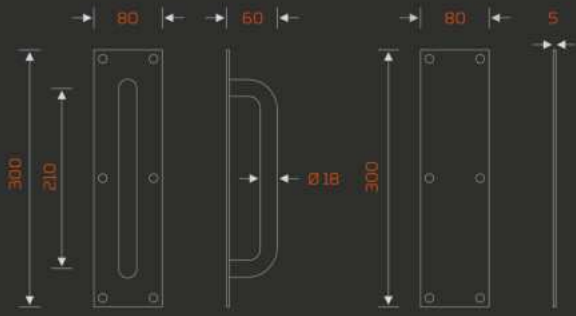

SÖKE ÇEKME

8050

METARIAL

Alüminyum
aluminium

Inoks
inox

Restoranlar, kantinler, hastanelerve benzerlerindeki çift etkili kanatlı kapılar, ek koruma için genellikle hem itme hem de çekme plakaları ile donatılmıştır.

Bununla birlikte, kavrama alanında alternatif bir düzenleme düşünülür. Kapının iki yüzünün yukarıda gösterilen kombinasyonla döşenmesi, istenen salınım yönünün uygulanmasını sağlar.

Double-action swing doors in restaurants, canteens, hospitals and so forth are generally fitted with both push and pull plates for added protection.

An alternative arrangement is conceivable in the gripping area, however. Furnishing the two faces of the door with the combination shown above allows the desired direction of swing to be implied.

CİNSİ species	ÇAP diameter mm	KALINLIK central mm	UZUNLUK length mm	GENİŞLİK width mm	YÜKSEKLİK height mm	KUTU pcs-box	AĞIRLIK weight kg
ÇEKME pull	18	5 mm	300	80	60	5	0,450
PLEYT	-	5 mm	300	80	-	25	0,280

MORGÜL ÇEKME

8053

METARIAL

Alüminyum
aluminium

Inoks
inox

UZUNLUK length mm	GENİŞLİK width mm	YÜKSEKLİK height mm	KUTU pcs-box	AĞIRLIK weight kg
244	42	79	10	0,300