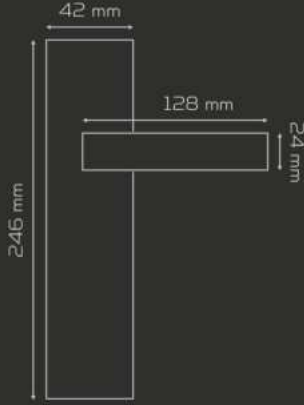

ALİZE

989

MATERIAL

Zamak
zinc

54 mm