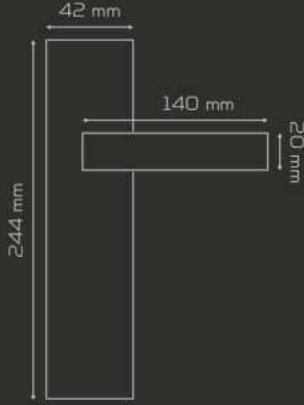

ARDAHAN

1048

MATERIAL Zamak & Alüminyum
zinc & aluminium

Beyaz - Füme
white - black nickel