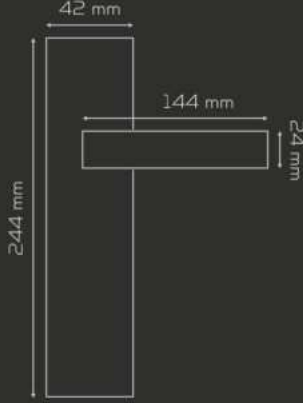

ÇANAKKALE

KK129

MATERIAL Zamak & Alüminyum
zinc & aluminium

Füme
black nickel