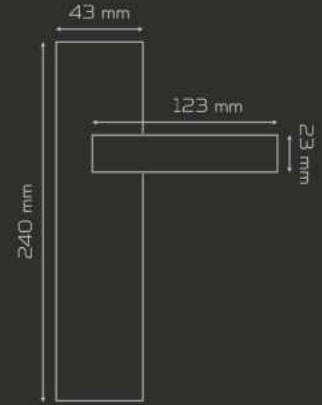

PENTA

Alüminyum
aluminium

MATERIAL

	AĞIRLIK weight gr	KUTU pcs-box	KOLİ pcs-carton
AYNALI with plate	625	2	40
DAİRE ROZETLİ round rosette	455	2	60
KARE ROZETLİ square rosette	510	2	60

Fiyat
Price

ODA
Interior