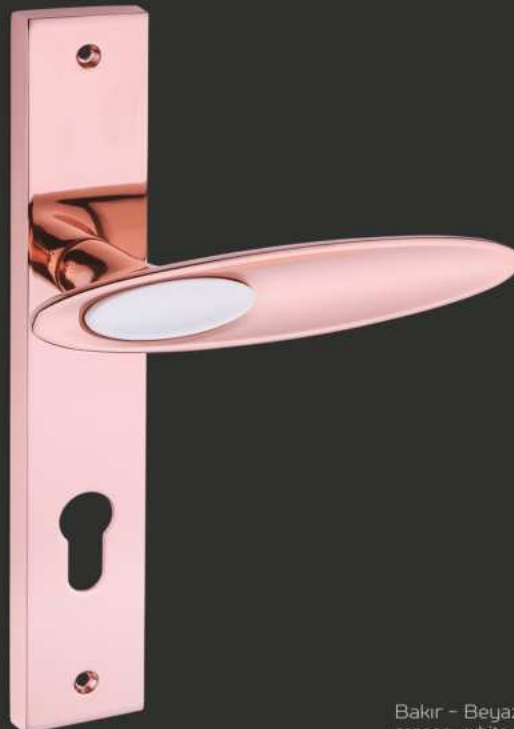

WC

AYNALI
With Plate

DAİRE ROZETLİ
Round Rosette

KARE ROZETLİ
Square Rosette

i

AĞRI

1043

MATERIAL

Fiyat
Price

AYNALI
With Plate

DAİRE ROZETLİ
Round Rosette

KARE ROZETLİ
Square Rosette

Bakır - Beyaz
copper - white

ODA /interior

YALE /exterior

WC