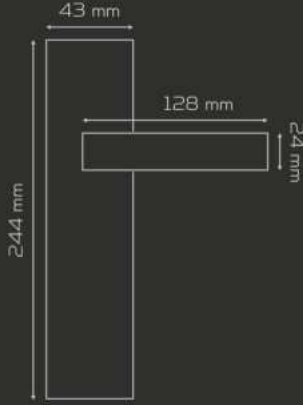

KK214

MATERIAL Zamak & Alüminyum
zinc & aluminium

Satine Altın Sarısı
satin gold yellow

Bronz
bronze

Krom
chrome

Albrifin
albrifin

	AĞIRLIK weight gr	KUTU pcs-box	KOLİ pcs-carton
AYNALI with plate	628	1	20
DAİRE ROZETLİ round rosette	610	1	20
KARE ROZETLİ square rosette	610	1	20