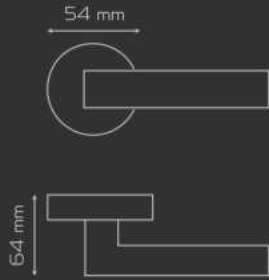

ARTVİN

1049

MATERIAL

Zamak
zinc

Satine Antik Bakır
satin ancient yellow