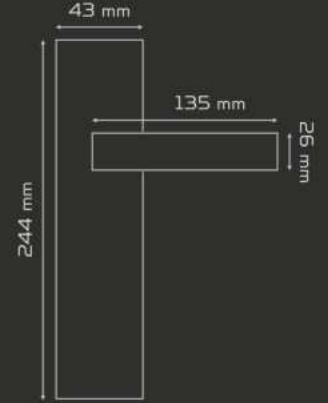

Z 4001

Zamak + Alüminyum
zinc + aluminium

MATERIAL

İnoks
inox

	AĞIRLIK weight gr	KUTU pcs-box	KOLİ pcs-carton
AYNALI with plate	558	1	20
DAİRE ROZETLİ round rosette	632	1	20
KARE ROZETLİ square rosette	632	1	20

Fiyat
Price

ODA
Interior

YALE
Exterior

WC

AYNALI
With Plate

DAİRE ROZETLİ
Round Rosette

KARE ROZETLİ
Square Rosette

i