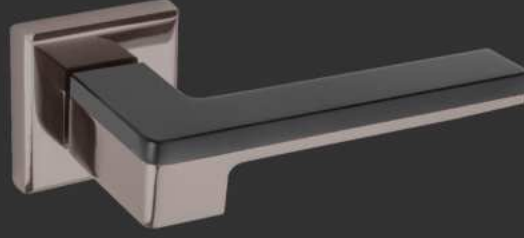

GİRESUN

KK366

MATERIAL Zamak & Alüminyum
zinc & aluminium

Bronz Mat Siyah
bronze matte black