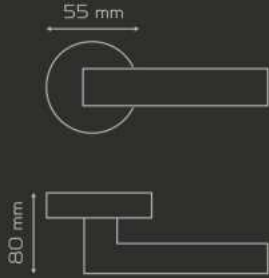

MASSIMO

1105

MATERIAL Alüminyum
aluminium

Satine Antik Bakır
satin ancient copper