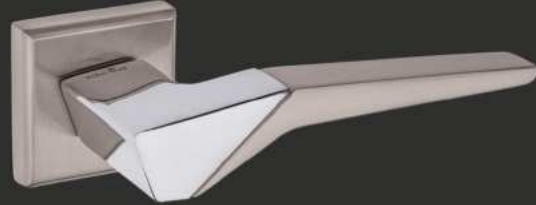

İnoks - Krom
inox - chrome

	AĞIRLIK weight gr	KUTU pcs-box	KOLİ pcs-carton
AYNALI with plate	1118	1	20
KARE ROZETLİ square rosette	1100	1	20

Fiyat
Price

ODA
Interior

YALE
Exterior

WC

AYNALI
With Plate

KARE ROZETLİ
Square Rosette

FİYAT LİSTESİ
PRICE LIST