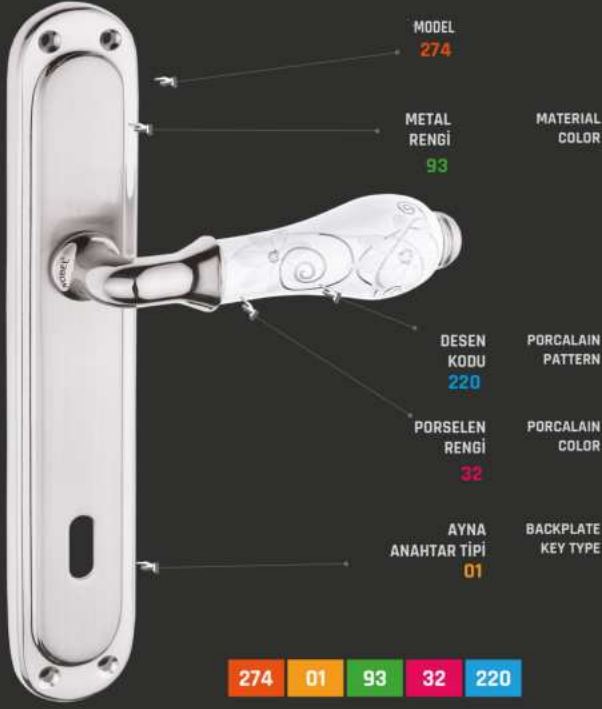

Please plug in 1 numbered door handle crossbar to lock part.
Please place 2 numbered part plugging in the door handle crossbar to wooden part.

Please make your mounting with using 3 numbered screws to the door.

The door handle crossbar standard size 9 cm, the thickness is suitable for the doors between 35-50 mm. The door handle crossbar size can be according to customer's demand.

PORSELEN DESEN VE RENK SEÇENEKLERİ PORCELAIN PATTERN AND COLOR OPTIONS

65

KREM / cream

PORSELEN KOD SİSTEMİ PORCELAIN CODE SYSTEM

AYNALI KAPI KOLU KOD SİSTEMİ HANDLE SET WITH BACKPLATE CODE SYSTEM

ROZETLİ KAPI KOLU KOD SİSTEMİ HANDLE SET ON ESCUTCHEONS CODE SYSTEM

PORSELEN ÇEKME KOD SİSTEMİ / PORCELAIN PULL CODE SYSTEM