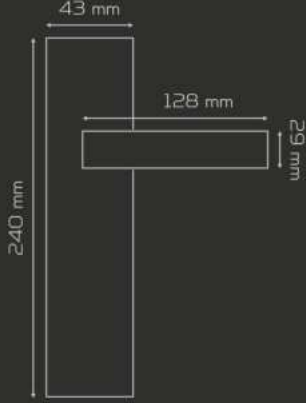

MASSIMO

1105

MATERIAL Alüminyum
aluminium

Satine Antik Bakır
satin ancient copper