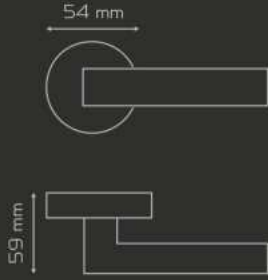

ÇANAKKALE

KK129

MATERIAL Zamak & Alüminyum
zinc & aluminium

Füme
black nickel