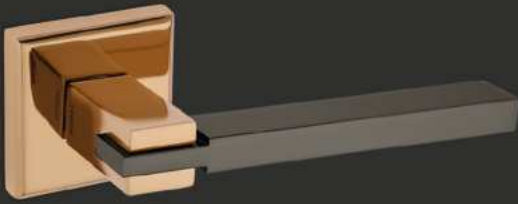

1076

BAYBURT

Zamak & Alüminyum
zinc & aluminium

MATERIAL

	AĞIRLIK weight gr	KUTU pcs-box	KOLİ pcs-carton
AYNALI with plate	975	1	20
DAİRE ROZETLİ round rosette	835	1	20
KARE ROZETLİ square rosette	960	1	20

Fiyat
Price

ODA
Interior

YALE
Exterior

WC

AYNALI
With Plate

DAİRE ROZETLİ
Round Rosette

KARE ROZETLİ
Square Rosette

i