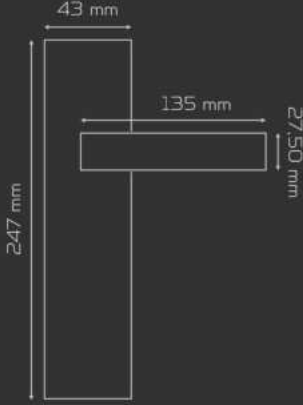

GİRESUN

KK366

MATERIAL Zamak & Alüminyum
zinc & aluminium

Bronz Mat Siyah
bronze matte black