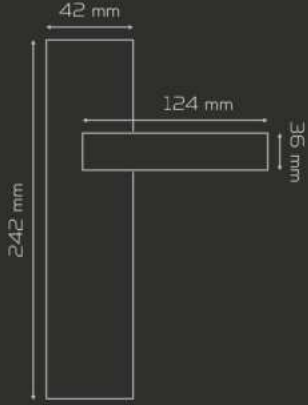

TWIN

KK362

MATERIAL

Zamak & Porselen
zinc & ceramic

Bakır
copper