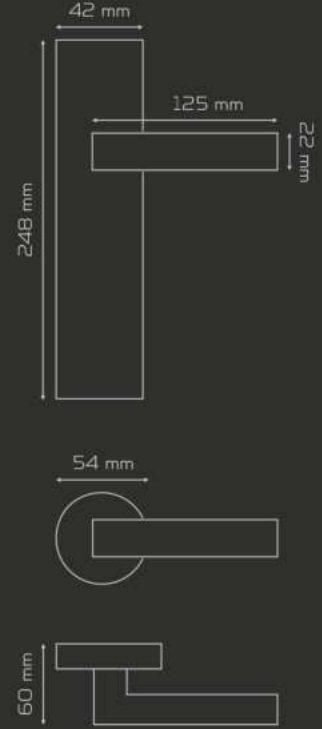

Albrifin İnoks
albrifin inox

	AĞIRLIK weight gr	KUTU pcs-box	KOLİ pcs-carton
AYNALI with plate	820	1	20
DAİRE ROZETLİ round rosette	910	1	20
KARE ROZETLİ square rosette	910	1	20

Fiyat
Price

ODA
Interior

YALE
Exterior

WC

AYNALI
With Plate

DAİRE ROZETLİ
Round Rosette

KARE ROZETLİ
Square Rosette

i