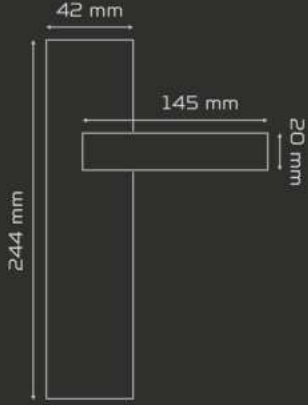

RoseBuild

Z 2034

MATERIAL

Zamak
zinc

Krom - Mat Siyah
chrome - matte black