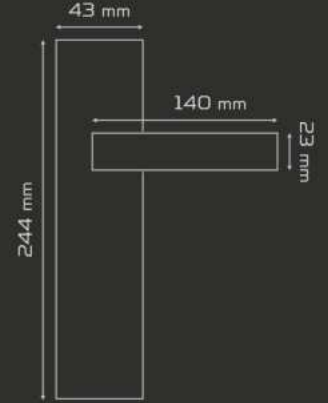

Krom
chrome

	AĞIRLIK weight gr	KUTU pcs-box	KOLİ pcs-carton
AYNALI with plate	916	1	20
DAİRE ROZETLİ round rosette	990	1	20
KARE ROZETLİ square rosette	990	1	20

Fiyat
Price

ODA
Interior

YALE
Exterior

WC

AYNALI
With Plate

DAİRE ROZETLİ
Round Rosette

KARE ROZETLİ
Square Rosette

i