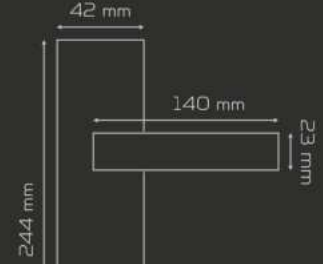

Satine Antik Sarı
satin ancient yellow

	AĞIRLIK weight gr	KUTU pcs-box	KOLİ pcs-carton
AYNALI with plate	1034	1	20
DAİRE ROZETLİ round rosette	1052	1	20
KARE ROZETLİ square rosette	1052	1	20

Fiyat
Price

ODA
Interior

YALE
Exterior

WC

AYNALI
With Plate

DAİRE ROZETLİ
Round Rosette

KARE ROZETLİ
Square Rosette

i