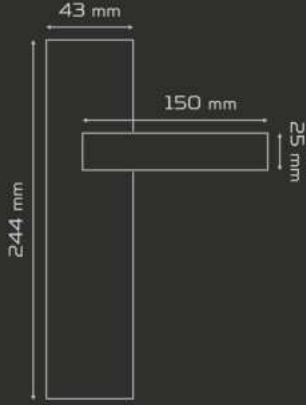

Z 2026

MATERIAL

Zamak
zinc

Satine Bronz
satin bronze