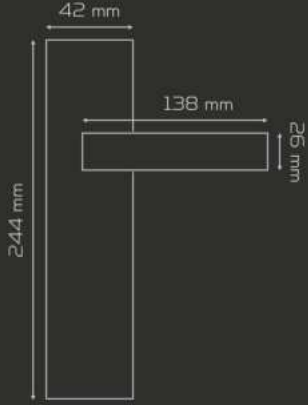

ANTALYA

1047

MATERIAL

Zamak
zinc

Albrifin
albrifin