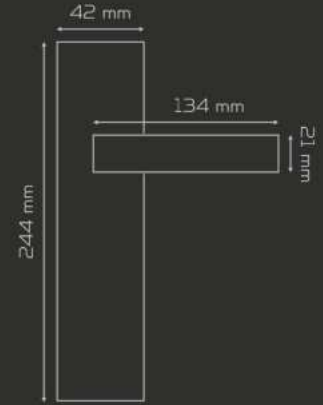

Krom - Mat Siyah
chrome - matte black

	AĞIRLIK weight gr	KUTU pcs-box	KOLİ pcs-carton
AYNALI with plate	975	1	20
DAİRE ROZETLİ round rosette	835	1	20
KARE ROZETLİ square rosette	960	1	20

Fiyat
Price

ODA
Interior

YALE
Exterior

WC

AYNALI
With Plate

DAİRE ROZETLİ
Round Rosette

KARE ROZETLİ
Square Rosette

i