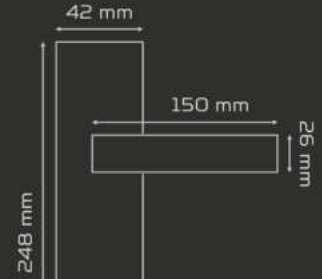

Bronz - Mat Siyah
bronze - matte black

	AĞIRLIK weight gr	KUTU pcs-box	KOLİ pcs-carton
AYNALI with plate	1004	1	20
DAİRE ROZETLİ round rosette	1022	1	20
KARE ROZETLİ square rosette	1022	1	20

Fiyat
Price

ODA
Interior

YALE
Exterior

WC

AYNALI
With Plate

DAİRE ROZETLİ
Round Rosette

KARE ROZETLİ
Square Rosette