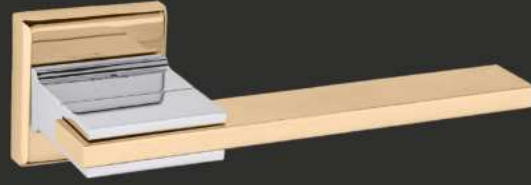

Altın Sarısı - Krom
gold yellow - chrome