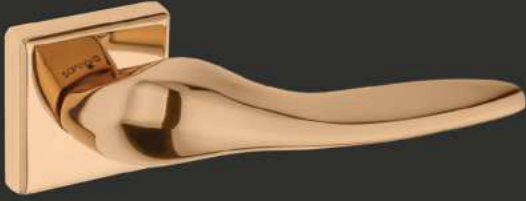

Fiyat
Price

	ODA Interior	YALE Exterior	WC
AYNALI With Plate			
DAİRE ROZETLİ Round Rosette			
KARE ROZETLİ Square Rosette			

Füme
black nickel

ODA /interior

YALE /exterior

WC

YALE /exterior

Albrifin
albrifin