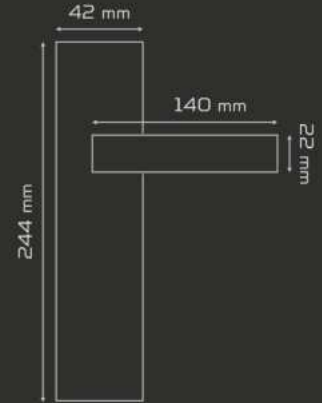

İnoks
inox

	AĞIRLIK weight gr	KUTU pcs-box	KOLİ pcs-carton
AYNALI with plate	1082	1	20
DAİRE ROZETLİ round rosette	1064	1	20
KARE ROZETLİ square rosette	1064	1	20

Fiyat
Price

ODA
Interior

YALE
Exterior

WC

AYNALI
With Plate

DAİRE ROZETLİ
Round Rosette

KARE ROZETLİ
Square Rosette

i