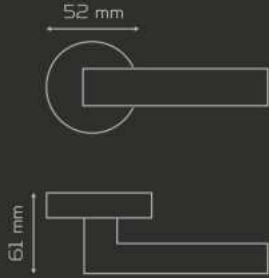

TWIN

KK362

MATERIAL

Zamak & Porselen
zinc & ceramic

Bakır
copper