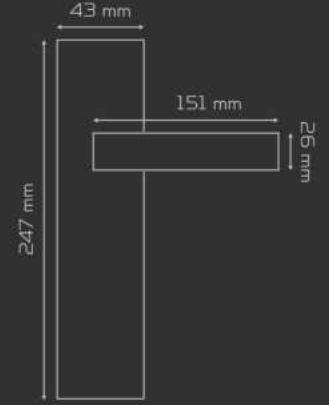

SAMSUN

Zamak & Alüminyum
zinc & aluminium

MATERIAL

	AĞIRLIK weight gr	KUTU pcs-box	KOLİ pcs-carton
AYNALI with plate	845	1	20
KARE ROZETLİ square rosette	960	1	20

Fiyat
Price

ODA
Interior

YALE
Exterior

WC