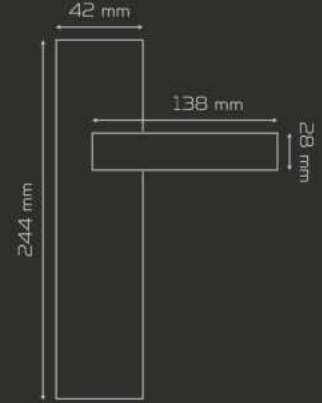

Zamak
zinc

MATERIAL

	AĞIRLIK weight gr	KUTU pcs-box	KOLİ pcs-carton
AYNALI with plate	1066	1	20
DAİRE ROZETLİ round rosette	1048	1	20
KARE ROZETLİ square rosette	1048	1	20

Fiyat
Price

ODA
Interior

YALE
Exterior