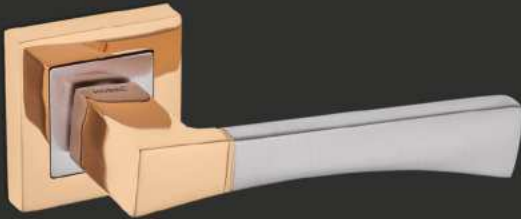

764

BERMUDA

Zamak
zinc

MATERIAL

	AĞIRLIK weight gr	KUTU pcs-box	KOLİ pcs-carton
AYNALI with plate	820	1	20
DAİRE ROZETLİ round rosette	912	1	20
KARE ROZETLİ square rosette	912	1	20

Fiyat
Price

ODA
Interior

YALE
Exterior

WC

AYNALI
With Plate

DAİRE ROZETLİ
Round Rosette

KARE ROZETLİ
Square Rosette

i