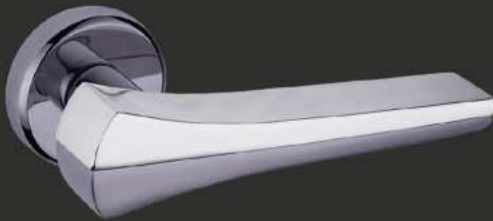

Z 2023

Zamak
zinc

MATERIAL