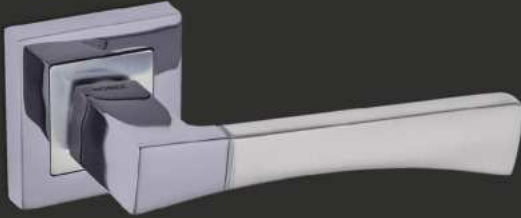

764

BERMUDA

Zamak
zinc

MATERIAL

	AĞIRLIK weight gr	KUTU pcs-box	KOLİ pcs-carton
AYNALI with plate	820	1	20
DAİRE ROZETLİ round rosette	912	1	20
KARE ROZETLİ square rosette	912	1	20

Fiyat
Price

ODA
Interior

YALE
Exterior

WC

AYNALI
With Plate

DAİRE ROZETLİ
Round Rosette

KARE ROZETLİ
Square Rosette

i