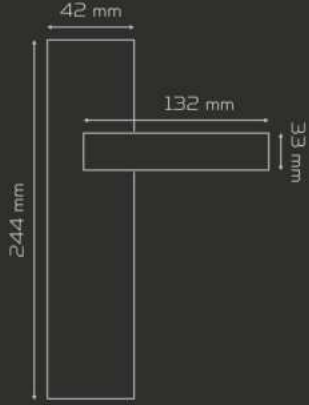

PRO GEMLİK

KK388

MATERIAL Zamak & Alüminyum
zinc & aluminium

Füme
black nickel