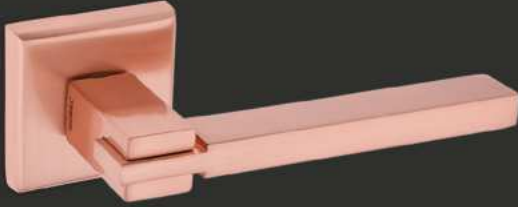

1076

BAYBURT

Zamak & Alüminyum
zinc & aluminium

MATERIAL

	AĞIRLIK weight gr	KUTU pcs-box	KOLİ pcs-carton
AYNALI with plate	975	1	20
DAİRE ROZETLİ round rosette	835	1	20
KARE ROZETLİ square rosette	960	1	20

Fiyat
Price

ODA
Interior

YALE
Exterior

WC

AYNALI
With Plate

DAİRE ROZETLİ
Round Rosette

KARE ROZETLİ
Square Rosette

i