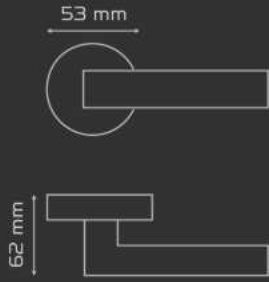

Z 2029

MATERIAL

Zamak
zinc

İnoks
inox