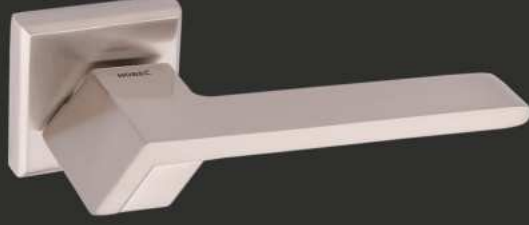

ÇANAKKALE

KK129

MATERIAL Zamak & Alüminyum
zinc & aluminium

Füme
black nickel

İnoks
inox

Satine Antik Bakır
satin ancient copper

Antik Sarı
ancient yellow

	AĞIRLIK weight gr	KUTU pcs-box	KOLİ pcs-carton
AYNALI with plate	680	1	20
DAİRE ROZETLİ round rosette	662	1	20
KARE ROZETLİ square rosette	662	1	20

Fiyat
Price

	ODA Interior	YALE Exterior	WC

AYNALI
With Plate

DAİRE ROZETLİ
Round Rosette

KARE ROZETLİ
Square Rosette