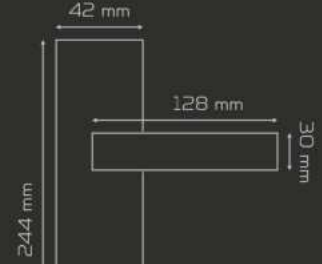

Satine Antik Sari
satin ancient yellow

	AĞIRLIK weight gr	KUTU pcs-box	KOLİ pcs-carton
AYNALI with plate	1072	1	20
DAİRE ROZETLİ round rosette	1054	1	20
KARE ROZETLİ square rosette	1054	1	20

Fiyat
Price

ODA
Interior

YALE
Exterior

WC

AYNALI
With Plate

DAİRE ROZETLİ
Round Rosette

KARE ROZETLİ
Square Rosette

i