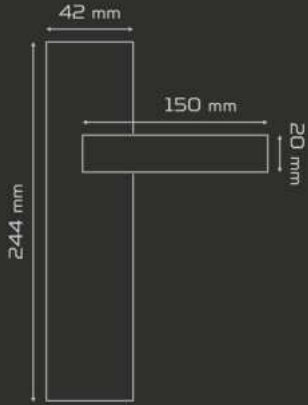

Z 2017

MATERIAL

Zamak
zinc

Mat Siyah
matte black