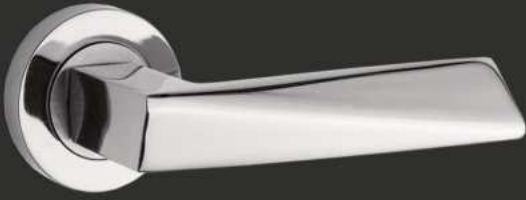

Fiyat
Price

	ODA Interior	YALE Exterior	WC
AYNALI With Plate	Fİ Kİ		5
DAİRE ROZETLİ Round Rosette	Pr Nc		
KARE ROZETLİ Square Rosette			

Nikel İnoks
nickel inox

ODA /interior

YALE /exterior

WC

YALE /exterior