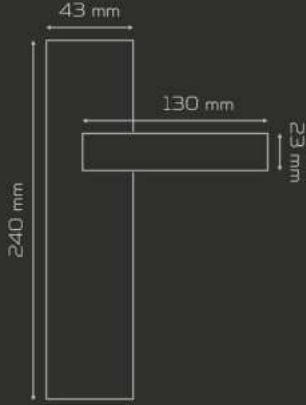

KADIRLI

KK206

MATERIAL Alüminyum
aluminium

Nikel İnoks
nickel inox