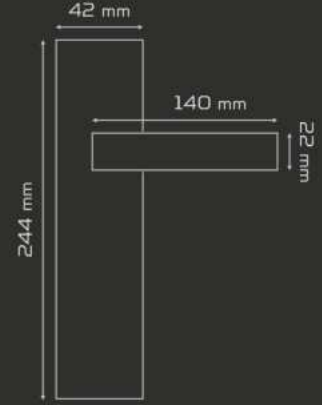

Z 2039

Zamak
zinc

MATERIAL

Satine Antik Sarı
satin ancient yellow

	AĞIRLIK weight gr	KUTU pcs-box	KOLİ pcs-carton
AYNALI with plate	922	1	20
DAİRE ROZETLİ round rosette	904	1	20
KARE ROZETLİ square rosette	904	1	20

Fiyat
Price

ODA
Interior

YALE
Exterior

WC

AYNALI
With Plate

DAİRE ROZETLİ
Round Rosette

KARE ROZETLİ
Square Rosette

i