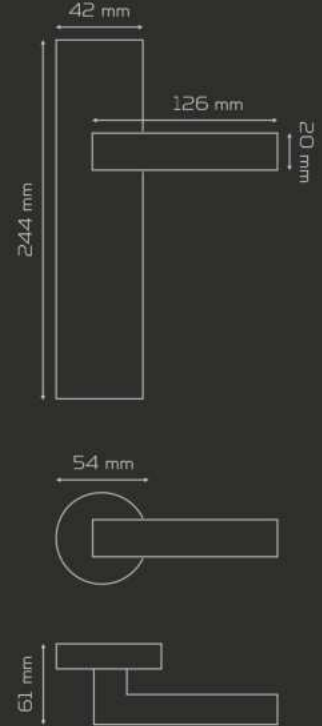

PRO NARMAN

Zamak & Alüminyum
zinc & aluminium

MATERIAL

	AĞIRLIK weight gr	KUTU pcs-box	KOLİ pcs-carton
AYNALI with plate	568	1	20
DAİRE ROZETLİ round rosette	586	1	20
KARE ROZETLİ square rosette	586	1	20

Fiyat
Price

ODA
Interior

YALE
Exterior

WC

AYNALI
With Plate

DAİRE ROZETLİ
Round Rosette

KARE ROZETLİ
Square Rosette

i