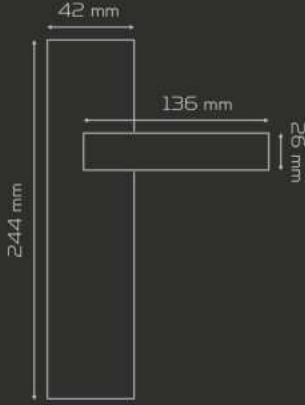

BARTIN

KK242

MATERIAL Zamak & Alüminyum
zinc & aluminium

Satine Bakır
satin copper