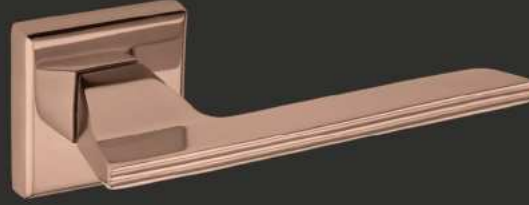

Bronz
bronze