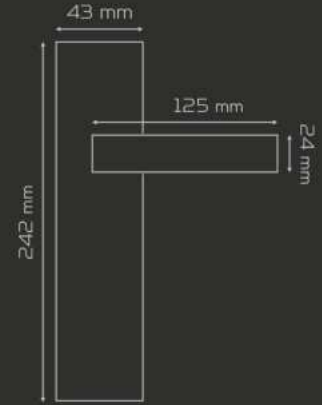

BERMUDA

Zamak
zinc

MATERIAL

Nikel İnoks
albrifin inox

	AĞIRLIK weight gr	KUTU pcs-box	KOLİ pcs-carton
AYNALI with plate	820	1	20
DAİRE ROZETLİ round rosette	912	1	20
KARE ROZETLİ square rosette	912	1	20

Fiyat
Price

ODA
Interior

YALE
Exterior

WC

AYNALI
With Plate

DAİRE ROZETLİ
Round Rosette

KARE ROZETLİ
Square Rosette

i