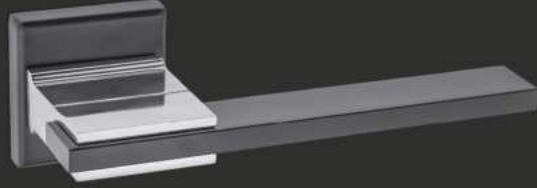

Mat Siyah - Krom
matte black - chrome

	AĞIRLIK weight gr	KUTU pcs-box	KOLİ pcs-carton
AYNALI with plate	762	1	20
KARE ROZETLİ square rosette	744	1	20

Fiyat
Price

AYNALI
With Plate

KARE ROZETLİ
Square Rosette