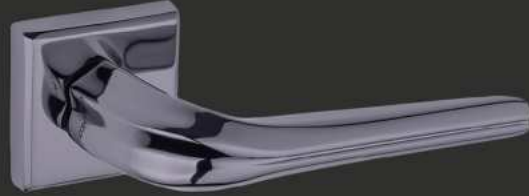

Füme
black nickel