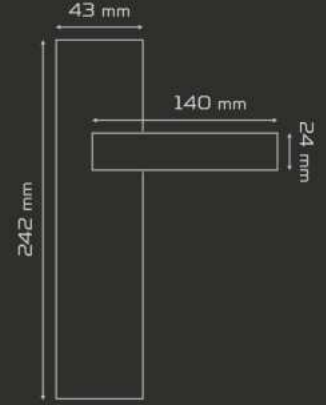

Altın Sarısı
gold yellow

	AĞIRLIK weight gr	KUTU pcs-box	KOLİ pcs-carton
AYNALI with plate	1008	1	20
DAİRE ROZETLİ round rosette	990	1	20
KARE ROZETLİ square rosette	990	1	20

Fiyat
Price

ODA
Interior

YALE
Exterior

WC

AYNALI
With Plate

DAİRE ROZETLİ
Round Rosette

KARE ROZETLİ
Square Rosette

i