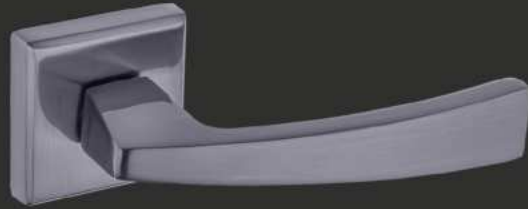

Satine Füme
satin black nickel