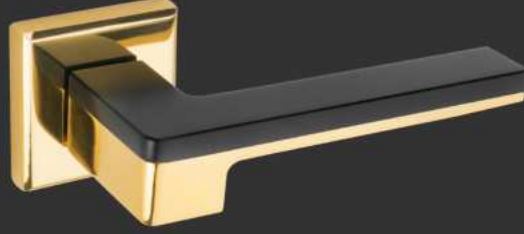

Altın Sarısı Mat Siyah
gold yellow matte black