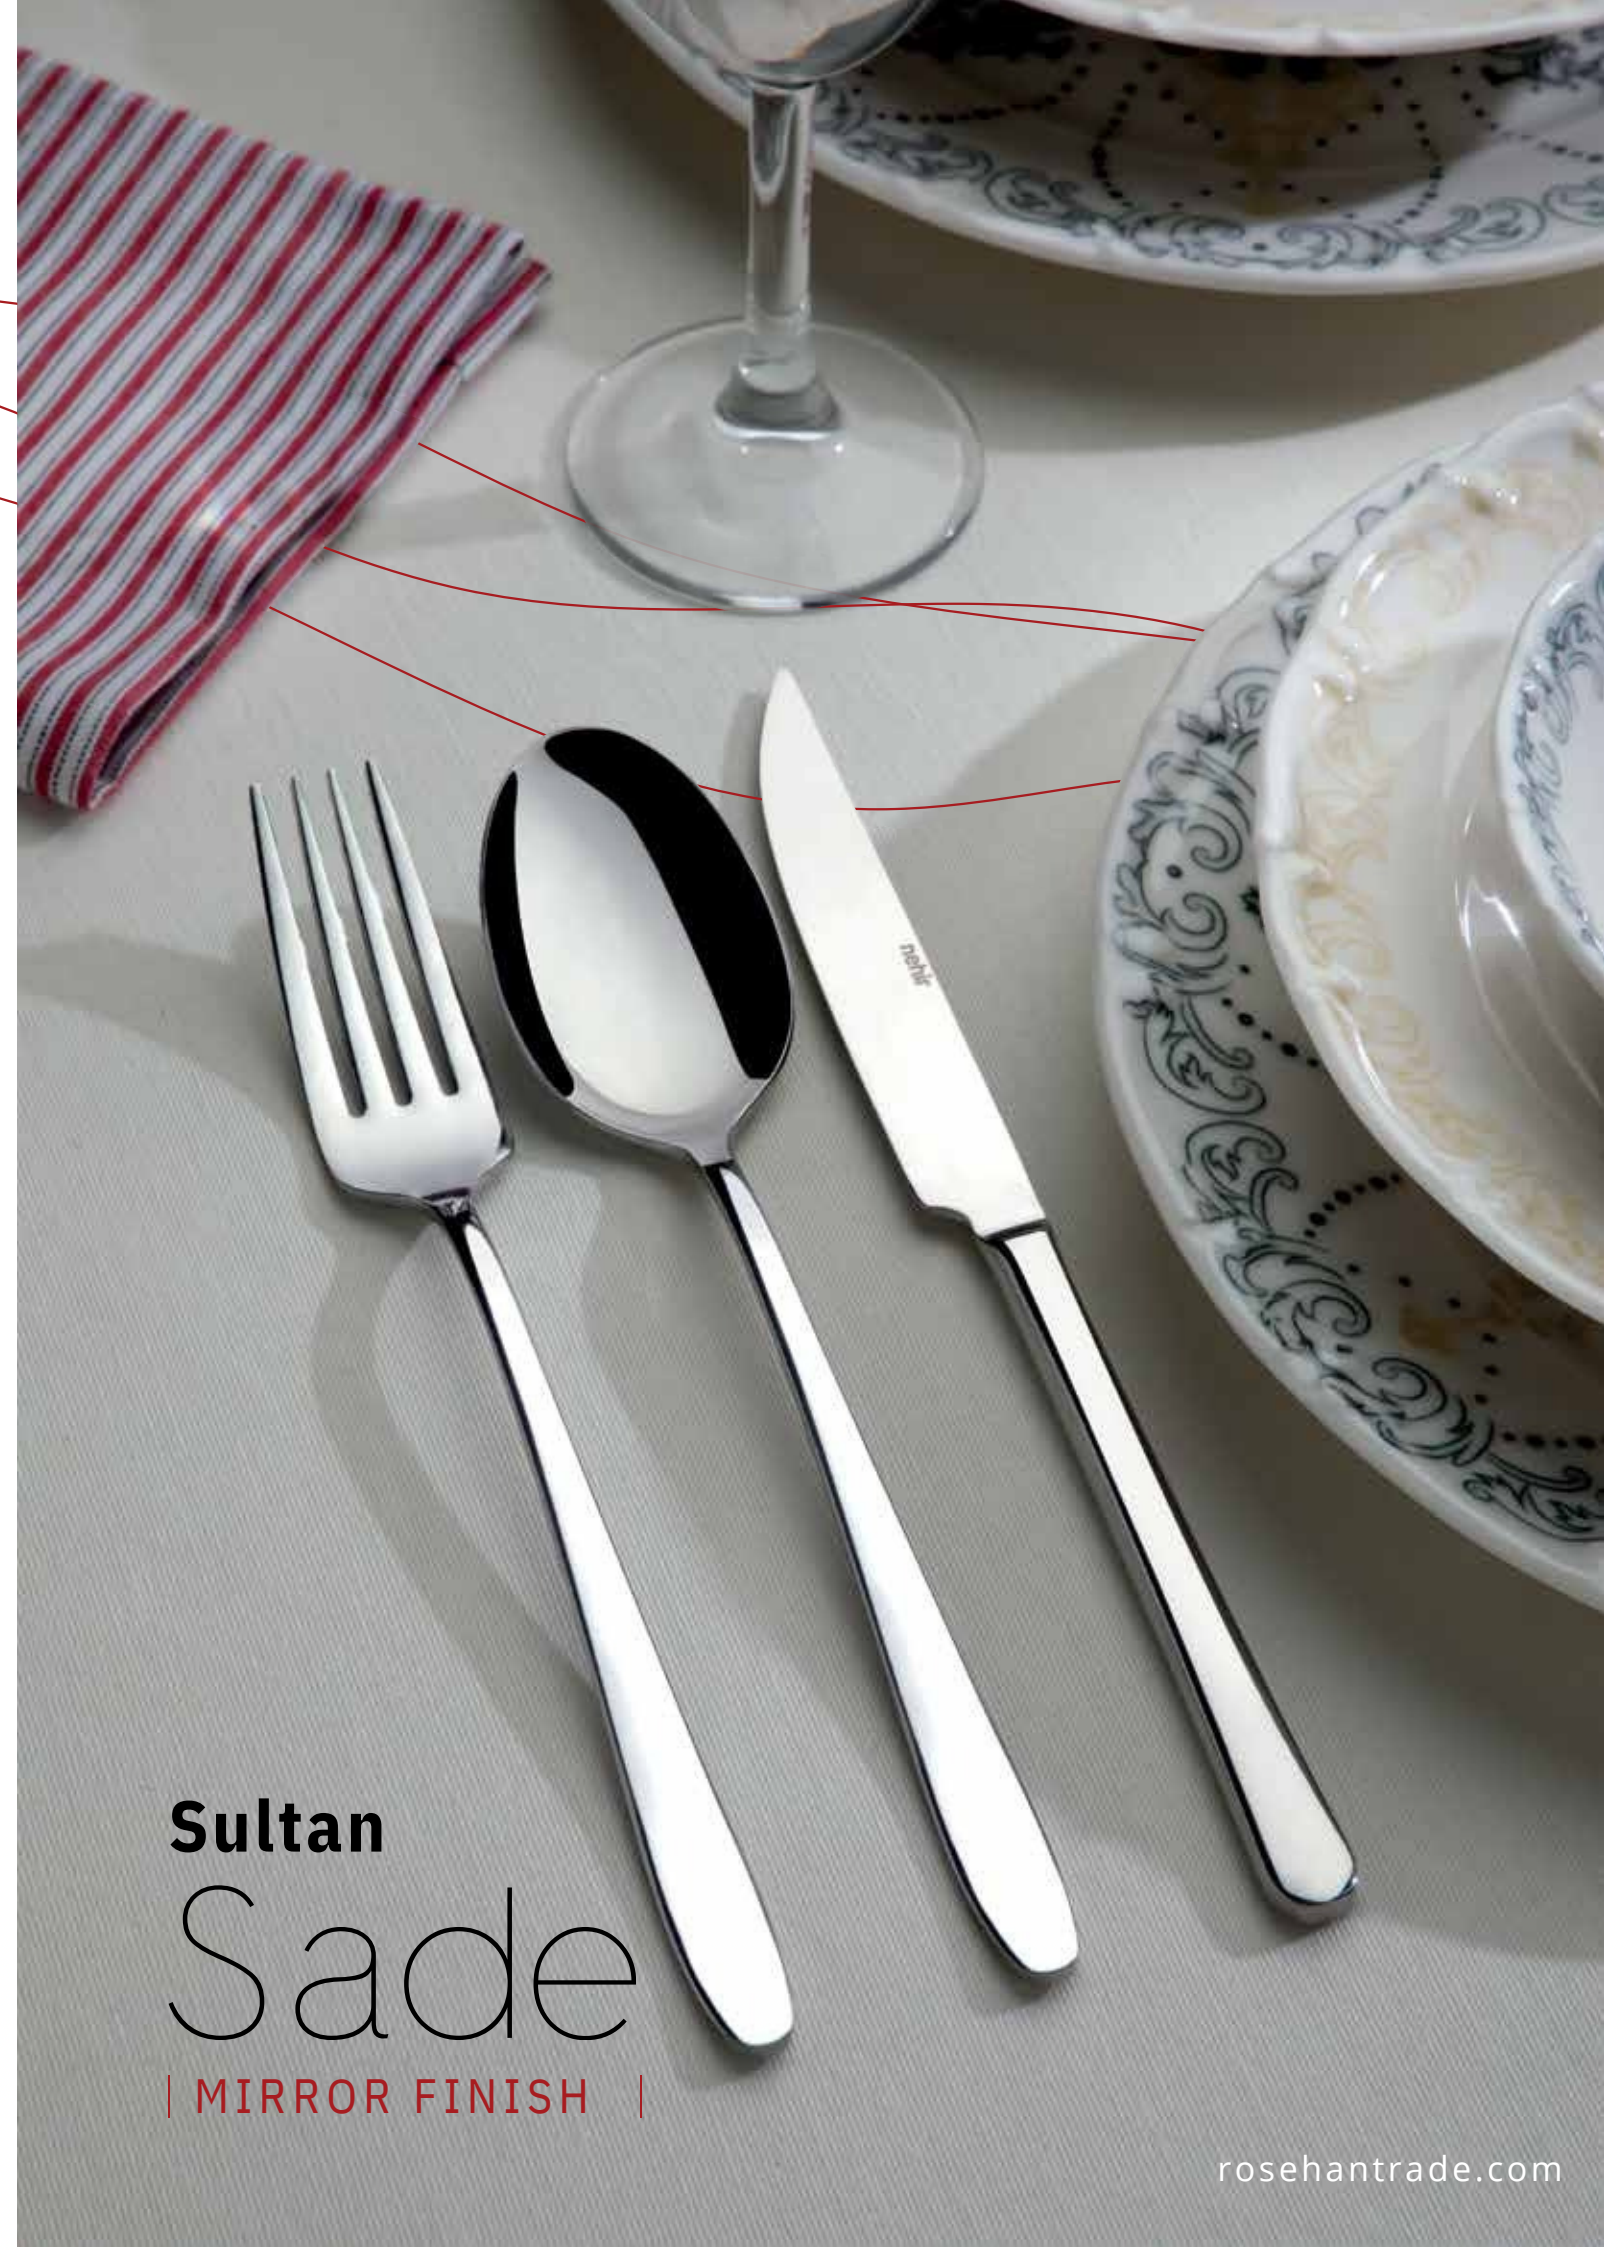

KALINLIK THICKNESS

2,0 mm
2,0 mm
90 gr.
2,0 mm
2,0 mm
60 gr.
1,5 mm

BOY LENGTH

200 mm
200 mm
219 mm
162 mm
164 mm
198 mm
115 mm

Buket
Sade
| MIRROR FINISH |

Sultan

Saten
Sandblast

ÜRÜN CİNSİ PRODUCT TYPE	KALINLIK THICKNESS	BOY LENGTH
Yemek Kaşık / Table Spoon	3,0 mm	205 mm
Yemek Çatal / Table Fork	3,0 mm	207 mm
Yemek Bıçak / Table Knife	70 gr.	225 mm
Tatlı Kaşık / Dessert Spoon	2,5 mm	167 mm
Tatlı Çatal / Dessert Fork	2,5 mm	170 mm
Pasta Bıçak / Dessert Knife	50 gr.	205 mm
Çay Kaşık / Tea Spoon	2,0 mm	115 mm
Kahve Kaşık / Coffee Spoon	2,0 mm	135 mm
Servis Kepçe / Service Ladle	2,5 mm	255 mm
Servis Kevgir / Service Skimmer	2,5 mm	281 mm
Servis Kaşık / Service Spoon	2,5 mm	271 mm
Servis Çatal / Service Fork	2,5 mm	278 mm
Servis Kürek / Cake Service	2,5 mm	259 mm