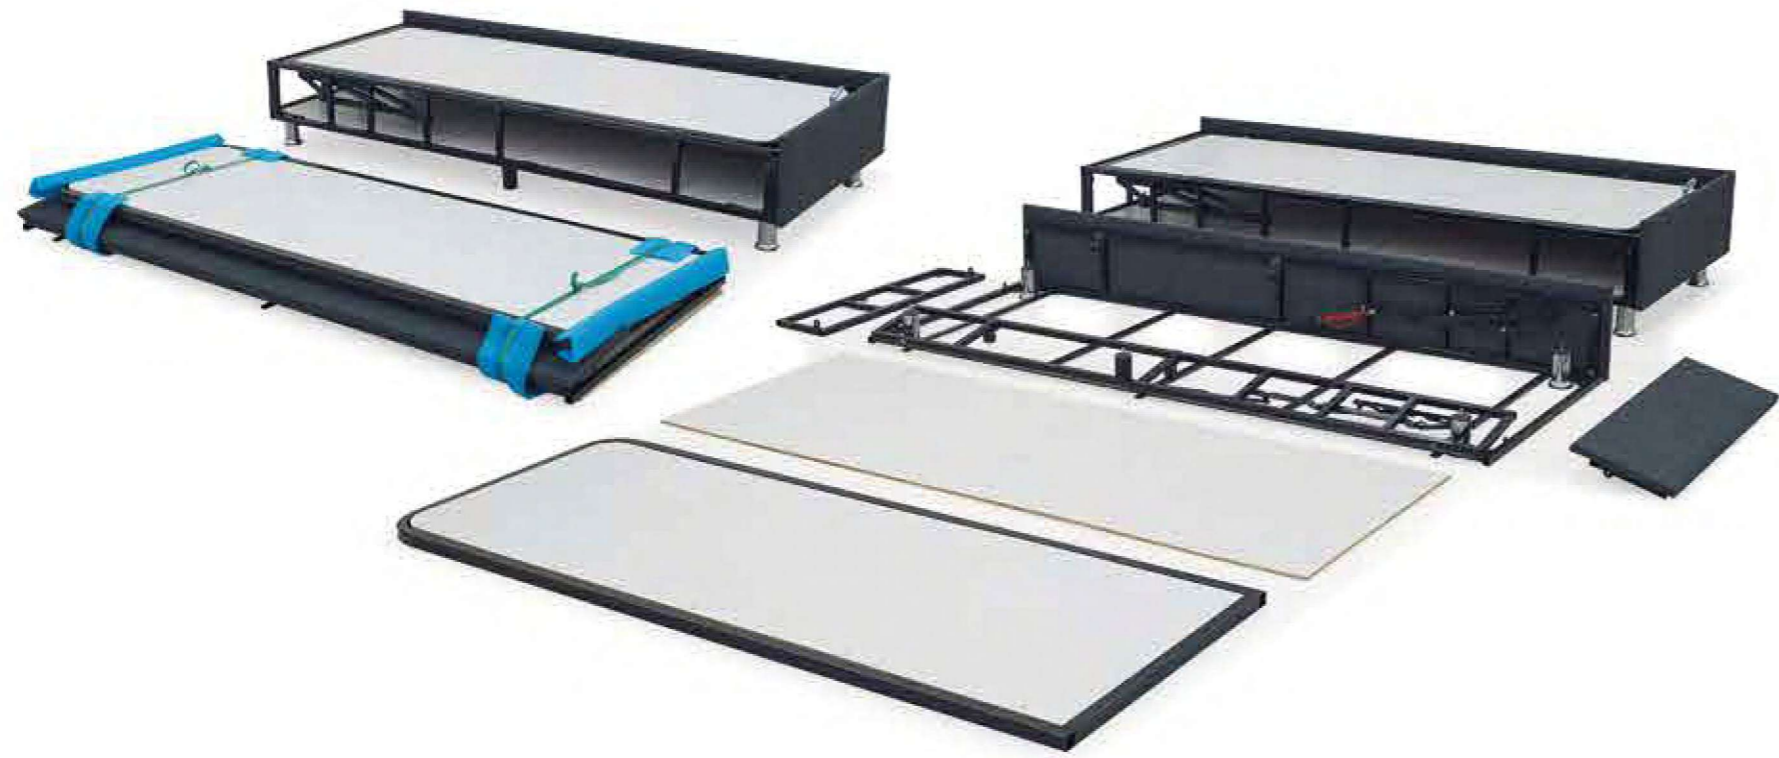

DEMONTE

Since logistics costs are very high today, our demountable base was designed to minimize costs and provides savings of 2/3. Installation is very easy and can be done in about 15 minutes. You can access the installation video by scanning the QR code for installation.

Günümüzde lojistik maliyetleri çok yüksek olduğundan, demonte bazamızın maliyetleri minimuma indirecek şekilde tasarlanmış olup 2/3 oranında tasarruf sağlamaktadır. Kurulumu oldukça kolaydır ve yaklaşık 15 dakikada kurulum yapılabilmektedir. Kurulum için kare kodu tarayarak kurulum videosuna ulaşabilirsiniz.

ROLLPACK

Our mattresses, which are produced using high lace sponge such as hyper soft sponge, visco sponge, can be made rollpack on complete sponge and pocket spring mattresses. In this way, transportation costs will decrease by 2/3 and you will make a profit of 66% in transportation alone. For example, while 200 pieces of a 90x190 bed without rollpack are thrown into a container, when we rollpack it, around 630-660 pieces of the same product can be thrown from the bed. If the Rollpack mattress is opened at room temperature, it will return to its original form within 24 hours with a height loss of (±)2cm.

Komple sünger ve torba yaylı yataklar üzerine hiper soft sünger, visko sünger benzeri yüksek danteli sünger kullanılarak üretilen yataklarımız rollpack yapılabilmektedir. Bu sayede nakliye masraflarınız 2/3 oranında azalacak ve tek başına nakliyede %66 oranında kar elde edeceksiniz. Örneğin 90*190 yatağın rollpack olmamış hali ile bir konteynıra 200 adet atılırken bunu rollpack yaptığımızda aynı ürün yataktan 630 660 adet civarlarında atılabilmektedir.