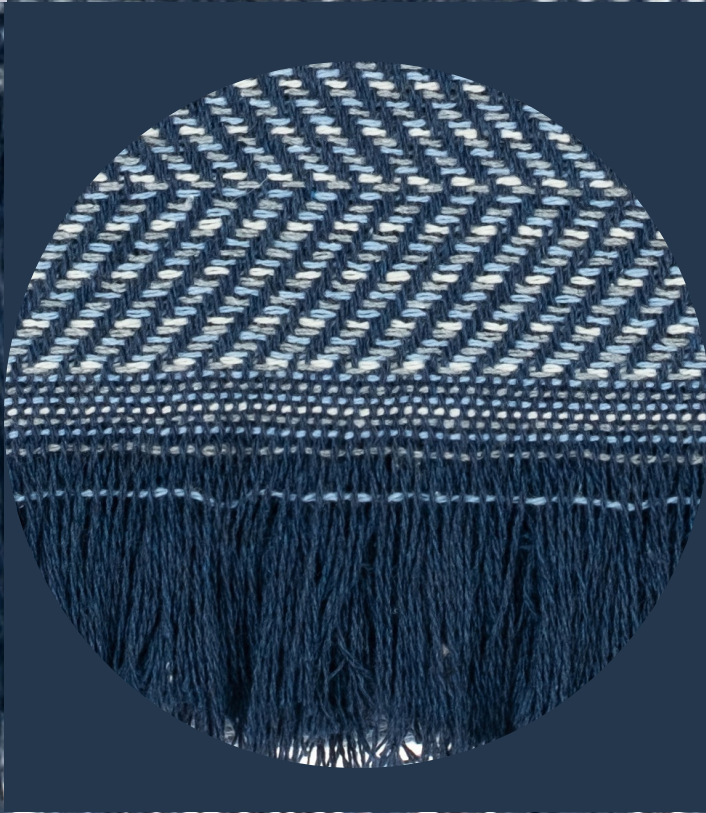

aşk ve
tutku.
love and
passion.

GÖZ
ÇARPICI
DESENLER

STUNNING
PATTERNS

Pike
Koltuk & Yatak
Örtüsü

Pique
Sofa & Bed
Cover

rosehantrade.com

ROSE TEXTILE
rosehantrade.com

The logo consists of three overlapping diamond shapes. The leftmost diamond is a simple black outline. The middle diamond is solid black. The rightmost diamond is solid black with a diagonal pattern of orange and white stripes. Below the logo, the text "ROSE TEXTILE" is written in a bold, sans-serif font, with "ROSE" in black and "TEXTILE" in orange. Underneath that, the website "rosehantrade.com" is written in a smaller, black, sans-serif font.

ROSE TEXTILE
rosehantrade.com

The central panel features a logo with stylized geometric shapes in black and yellow. Below the logo, the text "ROSE TEXTILE" is written in a bold, sans-serif font, with "ROSE" in black and "TEXTILE" in yellow. Underneath, the website "rosehantrade.com" is displayed in a smaller, black font. The background is a light purple and pink abstract pattern.