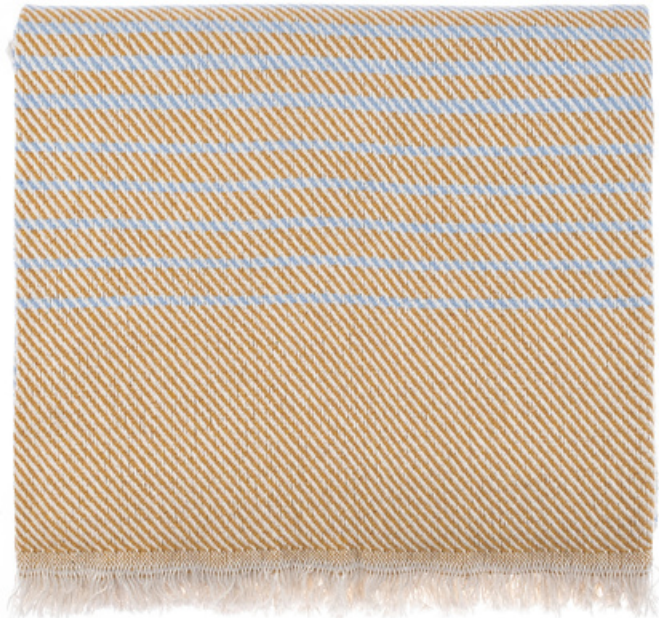

aşk ve
tutku.
love and
passion.

GÖZ
ÇARPICI
DESENLER

STUNNING
PATTERNS

Pike
Koltuk & Yatak
Örtüsü

Pique
Sofa & Bed
Cover

rosehantrade.com

ROSE TEXTILE
rosehantrade.com

The logo consists of three overlapping diamond shapes. The leftmost diamond is a simple black outline. The middle diamond is solid black. The rightmost diamond is solid black with a diagonal pattern of orange and white stripes. Below the logo, the text "ROSE TEXTILE" is written in a bold, sans-serif font, with "ROSE" in black and "TEXTILE" in orange. Underneath that, the website "rosehantrade.com" is written in a smaller, black, sans-serif font.

ÜRÜNLERİMİZ

ROSE TEXTILE

rosehantrade.com

Ürünler: Dokular..

Pamuklu esaslı ve yünle dokulan
kumaşlar, kumaşlar, tül, perdeler, duvar
kaplamaları, süsler, estetik çözümler,
içmece alanları, duvarlar, duvarlar, duvarlar,
süsler, süsler.

ROSE TEXTILE
rosehantrade.com

The central panel features a logo with stylized geometric shapes in black and yellow. Below the logo, the text "ROSE TEXTILE" is written in a bold, sans-serif font, with "ROSE" in black and "TEXTILE" in yellow. Underneath, the website "rosehantrade.com" is displayed in a smaller, black font. The background is a light purple and pink abstract pattern.

SCOTCH
SEAT
SHAWL

Ölçüler-Dimensions:

170x250cm

130x170cm

Koltuk Örtüsü & Pikeler

Antimacassar &
piques

Yatak Örtüleri
Bedspreads

Stylish and trendy, versatile, the most beautiful pieces for your home