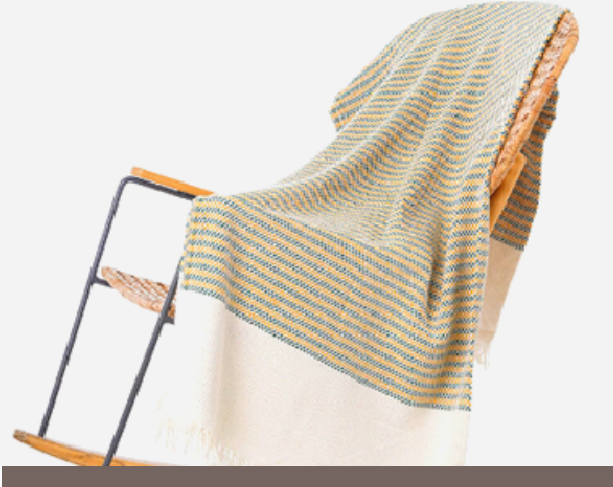

SCOTCH
SEAT
SHAWL

Ölçüler-Dimensions:

170x250cm

130x170cm

Koltuk Örtüsü & Pikeler

Antimacassar &
piques

Yatak Örtüleri
Bedspreads

Stylish and trendy, versatile, the most beautiful pieces for your home