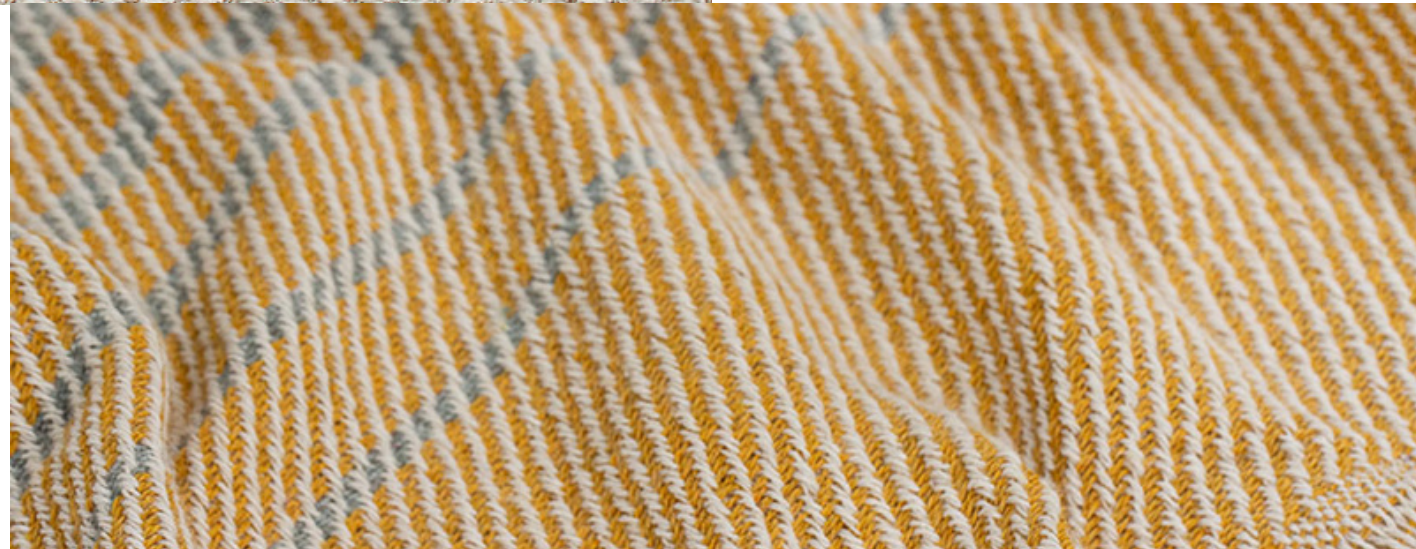

SOFA
SHAWL &
PIQUE
MODELS