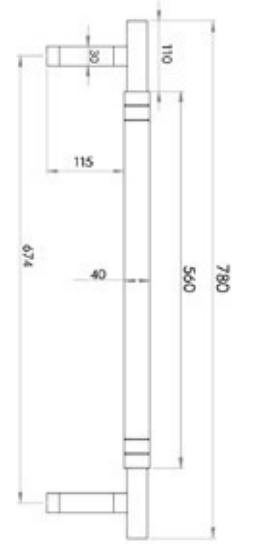

Pirinç imalat / Made of brass  
İngiliz Albrifin S vernik  
English Albrifin S varnish

**VISTA D'ORO**

**LIBRA** kapı kolLARI Cekme kol  
Pull Handle  
Bilgece... On the way of Wisdom...

Pirinç imalat / Made of brass  
İngiliz Albrifin S vernik  
English Albrifin S varnish