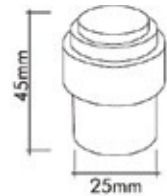

## MİLENYUM STOPPER

Italian  
design

1595-005  
Chrome / Krom

Pirinç imalat / Made of brass  
İngiliz Albrifin S vernik  
English Albrifin S varnish