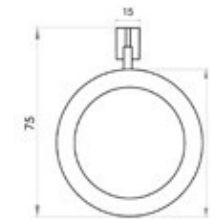

HALKA MOBİLYA KUÇP

Dekme Kulplar ve Aksesuarlar
Drawer handle and
Accessories

Pirinç imalat / Made of brass
İngiliz Albrifin S vernik
English Albrifin S varnish

VİVA MOBİLYA KUÇP

Dekme Kulplar ve Aksesuarlar
Drawer handle and
Accessories

Pirinç imalat / Made of brass
İngiliz Albrifin S vernik
English Albrifin S varnish