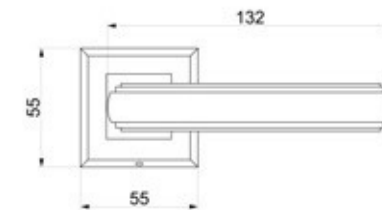

Pirinç imalat / Made of brass
İngiliz Albrifin S vernik
English Albrifin S varnish