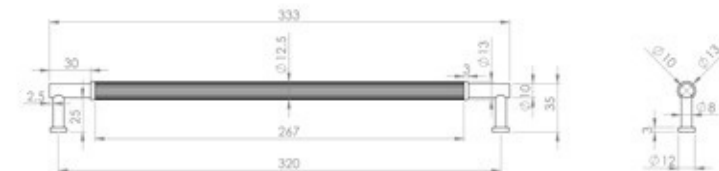

Pirinç imalat / Made of brass
İngiliz Albrifin S vernik
English Albrifin S varnish