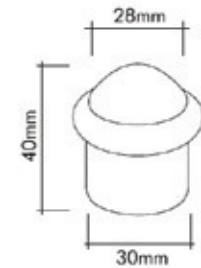

Pirinç imalat / Made of brass
İngiliz Albrifin S vernik
English Albrifin S varnish