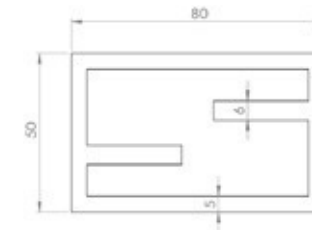

Pirinç imalat / Made of brass
İngiliz Albrifin S vernik
English Albrifin S varnish