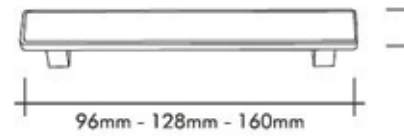

Pirinç imalat / Made of brass  
İngiliz Albrifin S vernik  
English Albrifin S varnish

96mm - 128mm - 160mm