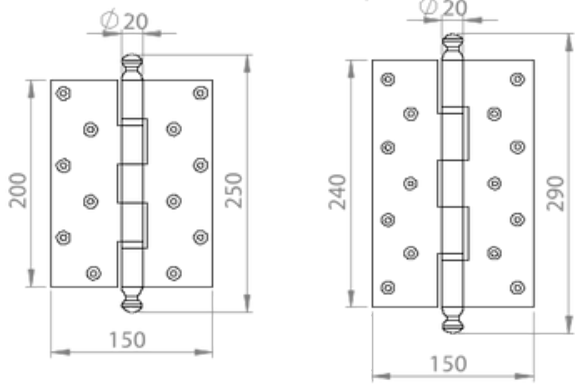

TEKNİK

TECHNICAL

TEKNİK ÖZELLİKLER

MAJOR MENTEŞE-UNİVERSAL
MAJOR HINGE-UNIVERSAL