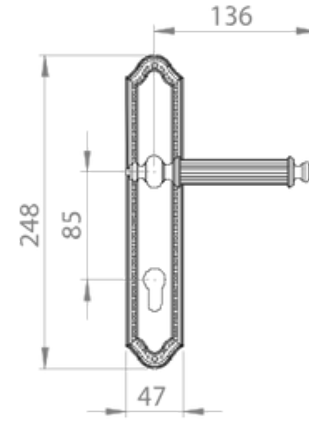

YALE TİP / CYLINDRICAL TYPE