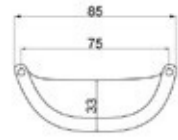

TAS MOBİLYA KULUP

Dekme Kulplar ve Aksesuarlar
Drawer handle and
Accessories

Pirinç imalat / Made of brass
İngiliz Albrifin S vernik
English Albrifin S varnish

VERSACE MOBİLYA KULUP

Dekme Kulplar ve Aksesuarlar
Drawer handle and
Accessories

Pirinç imalat / Made of brass
İngiliz Albrifin S vernik
English Albrifin S varnish

VOUGE MOBİLYA KULUP

Dekme Kulplar ve Aksesuarlar
Drawer handle and
Accessories

Pirinç imalat / Made of brass
İngiliz Albrifin S vernik
English Albrifin S varnish