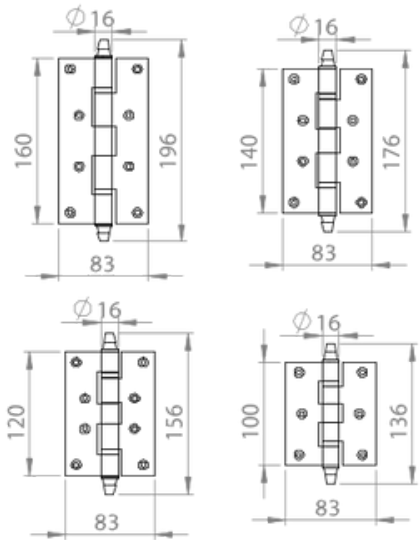

MONDEO MENTEŞE UNİVERSAL
MONDEO HINGE-UNİVERSAL