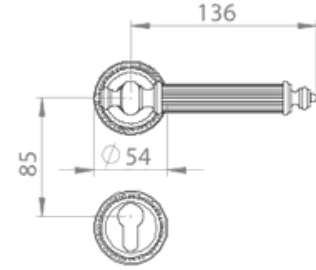

YALE TİP / CYLINDRICAL TYPE