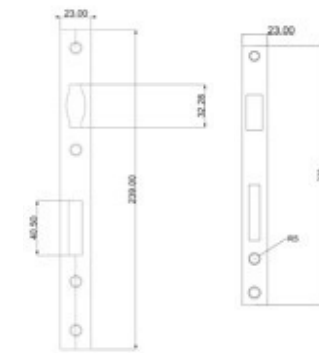

30cm.....100cm

Key Lock  
Oda Tip Kilit

Cyline Hole Lock  
Yale Tip Kilit

Roller Lock  
Makaralı Kilit

Wc Lock  
Wc Tip Kilit

**Pirinç imalat / Made of brass**  
**İngiliz Albrifin S vernik**  
English Albrifin S varnish