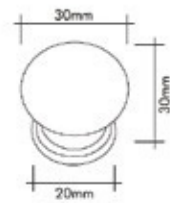

DESIGN

Kulplar

Sahinoglu
design