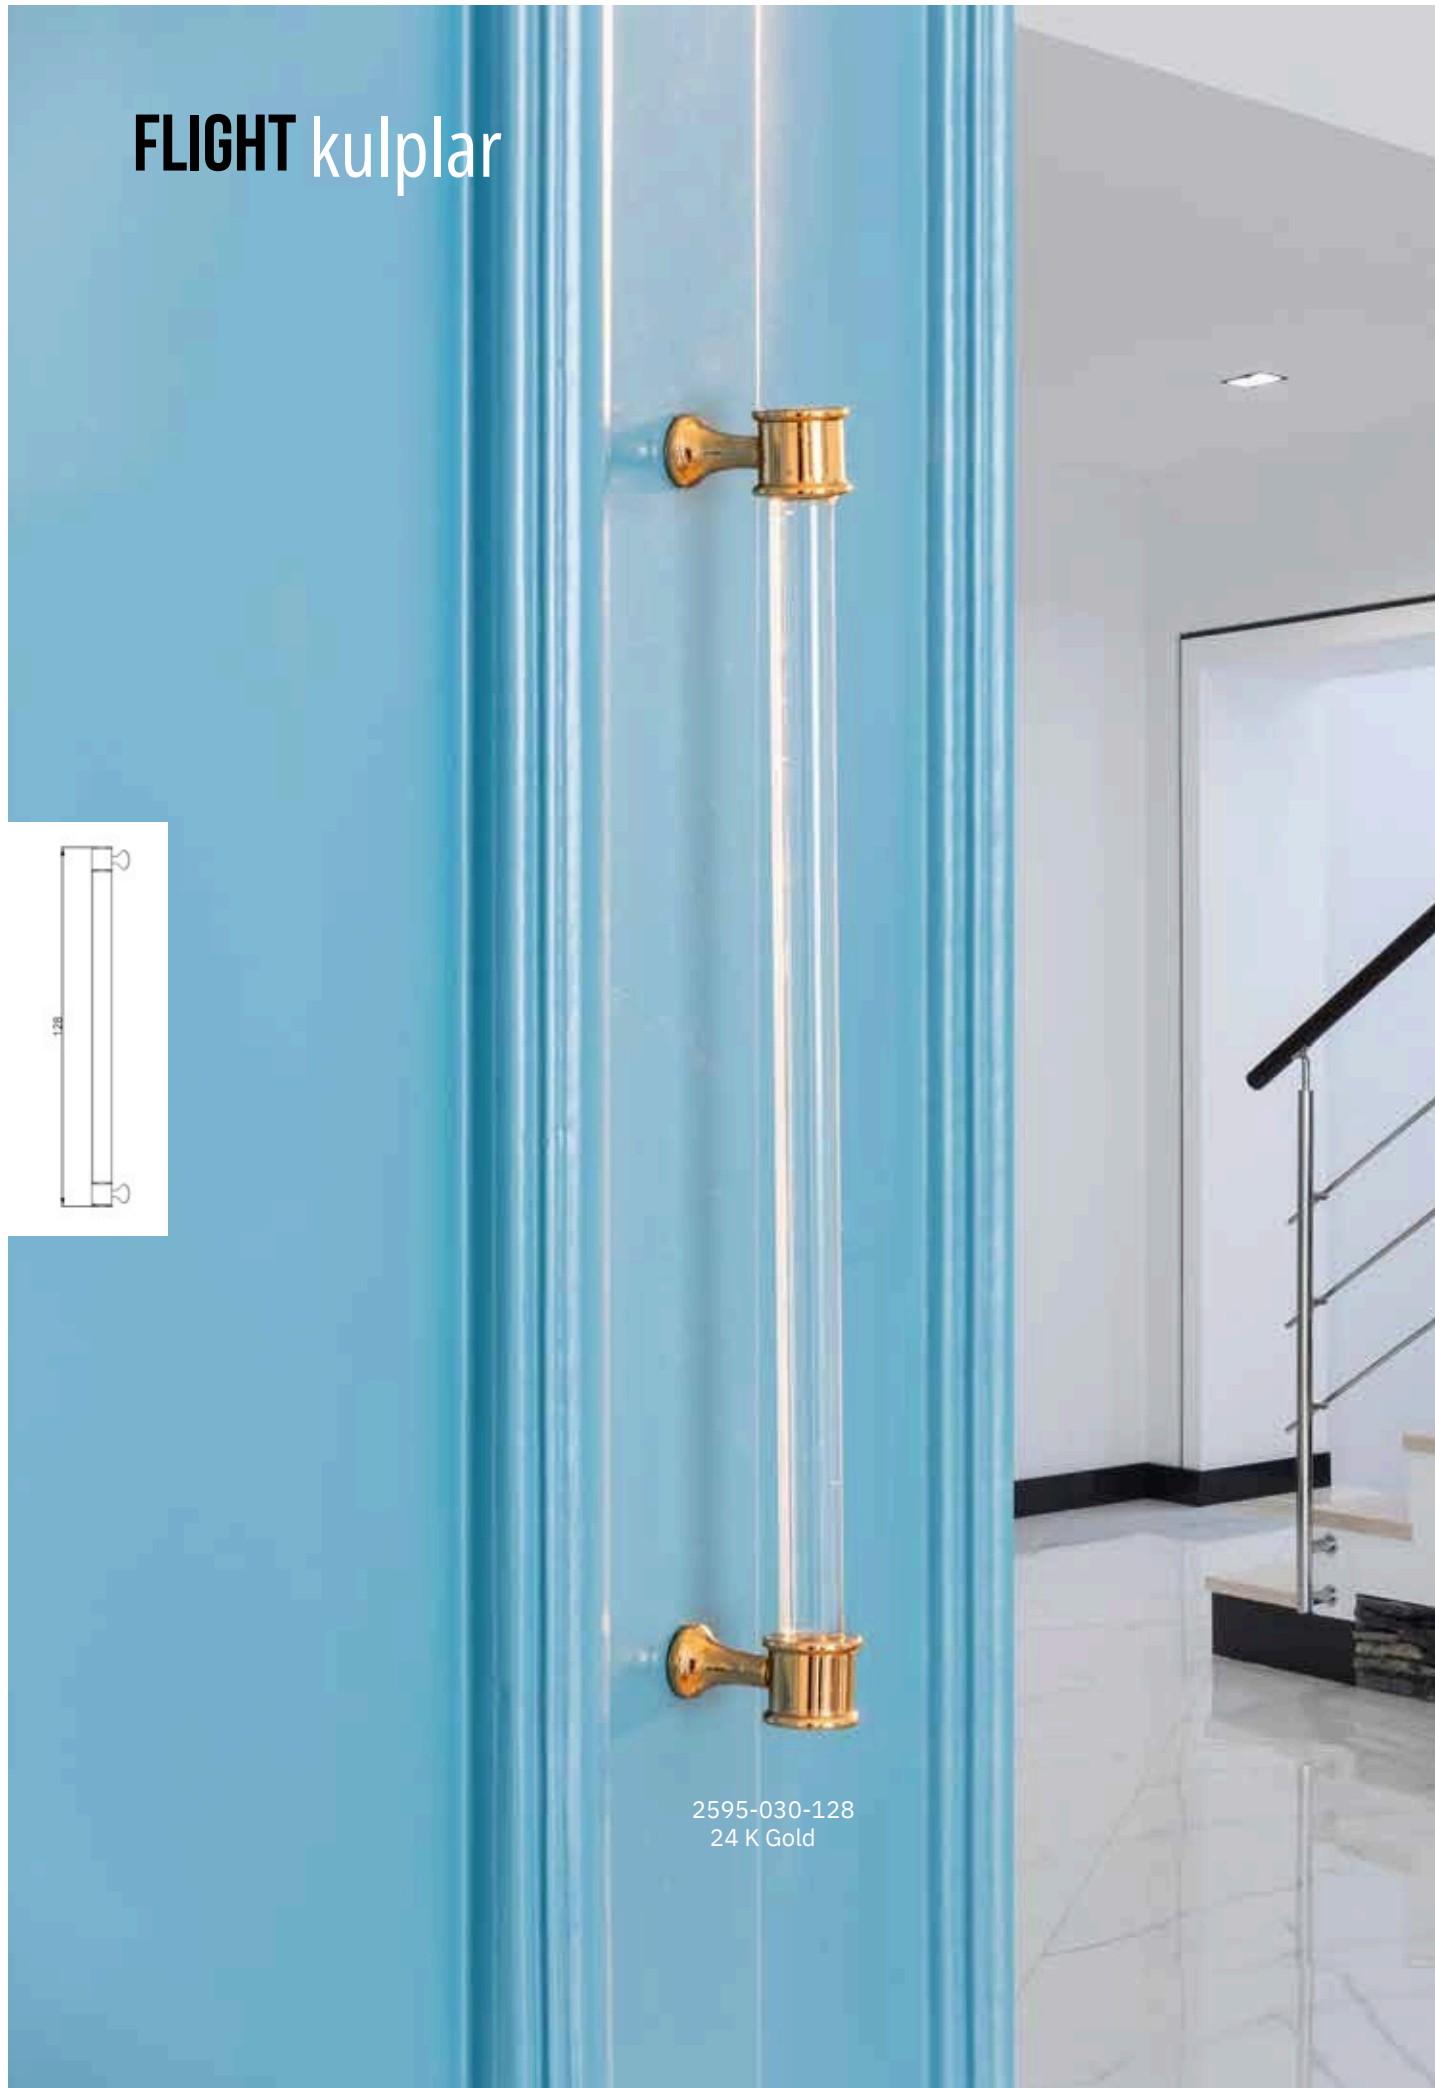

# FLIGHT kulplar

2595-030-128  
24 K Gold

Sahinoglu  
design