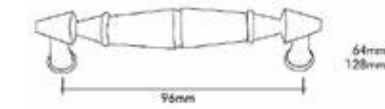

Pirinç imalat / Made of brass
İngiliz Albrifin S vernik
English Albrifin S varnish