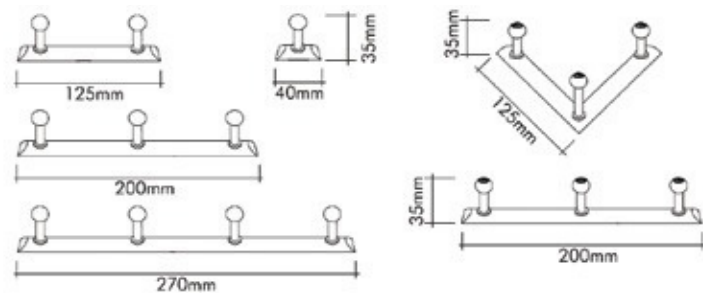

Pirinç imalat / Made of brass
İngiliz Albrifin S vernik
English Albrifin S varnish