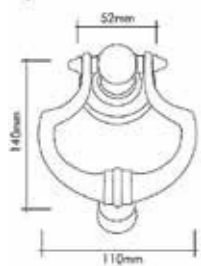

Pirinç imalat / Made of brass
İngiliz Albrifin S vernik
English Albrifin S varnish