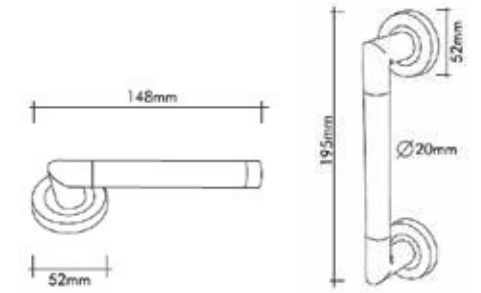

Pirinç imalat / Made of brass
İngiliz Albrifin S vernik
English Albrifin S varnish