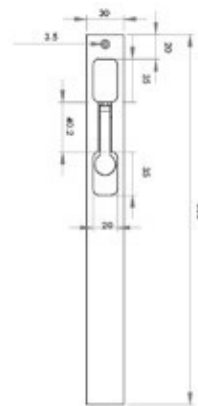

30cm.....100cm

Key Lock  
Oda Tip Kilit

Cyline Hole Lock  
Yale Tip Kilit

Roller Lock  
Makaralı Kilit

Wc Lock  
Wc Tip Kilit

**Pirinç imalat / Made of brass**  
**İngiliz Albrifin S vernik**  
English Albrifin S varnish