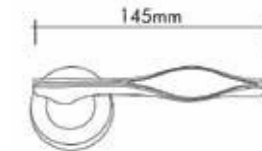

Pirinç imalat / Made of brass
İngiliz Albrifin S vernik
English Albrifin S varnish