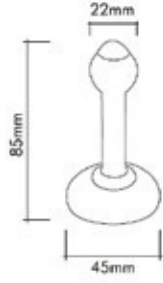

## MİLENYUM STOPPER

Italian  
design

1595-005  
Chrome / Krom

Pirinç imalat / Made of brass  
İngiliz Albrifin S vernik  
English Albrifin S varnish