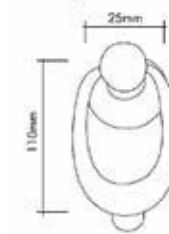

# BENDİO TAKTAK

Taktak  
Knock knock

BENDİO

0627-030 24  
K Gold

0627-006  
Satin Silver / Saten Gümüş

Pirinç imalat / Made of brass  
İngiliz Albrifin S vernik  
English Albrifin S varnish