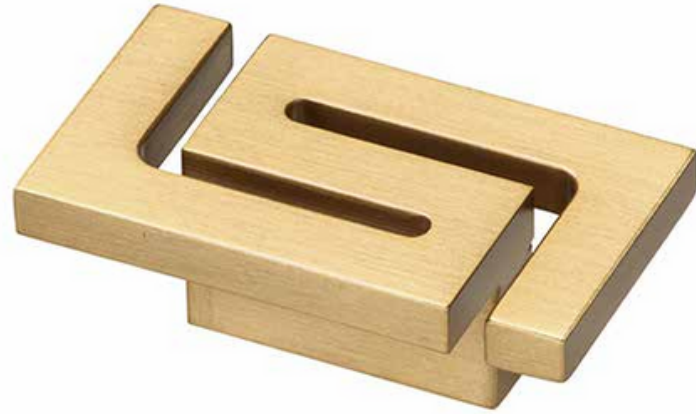

TAS MOBİLYA KULUP

Dekme Kulplar ve Aksesuarlar
Drawer handle and
Accessories

Pirinç imalat / Made of brass
İngiliz Albrifin S vernik
English Albrifin S varnish

VERSACE MOBİLYA KULUP

Dekme Kulplar ve Aksesuarlar
Drawer handle and
Accessories

Pirinç imalat / Made of brass
İngiliz Albrifin S vernik
English Albrifin S varnish

07121-007
Satin Gold
Color Saten
Altın Rengi