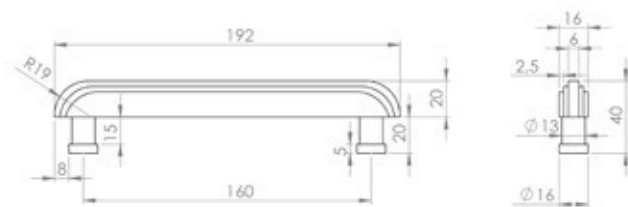

Pirinç imalat / Made of brass
İngiliz Albrifin S vernik
English Albrifin S varnish