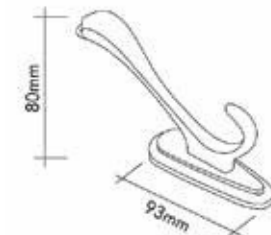

Pirinç imalat / Made of brass
İngiliz Albrifin S vernik
English Albrifin S varnish