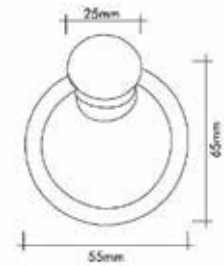

Pirinç imalat / Made of brass
İngiliz Albrifin S vernik
English Albrifin S varnish