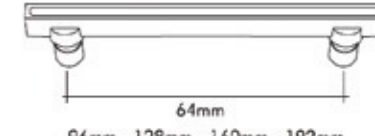

Pirinç imalat / Made of brass  
İngiliz Albrifin S vernik  
English Albrifin S varnish

64mm  
96mm - 128mm - 160mm - 192mm