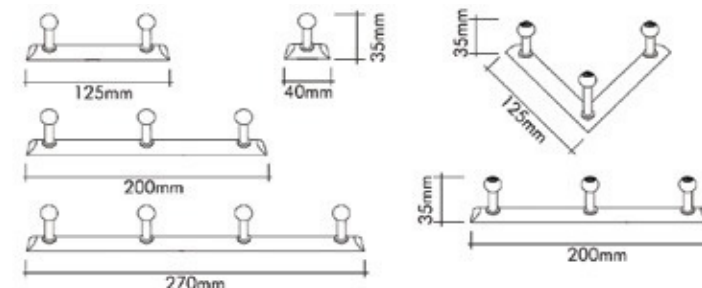

Pirinç imalat / Made of brass
İngiliz Albrifin S vernik
English Albrifin S varnish