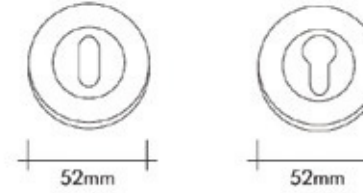

Oda Tip / Key Hole Silindir Tip / Cycline Hole

Pirinç imalat / Made of brass
İngiliz Albrifin S vernik
English Albrifin S varnish

Pirinç imalat / Made of brass
İngiliz Albrifin S vernik
English Albrifin S varnish