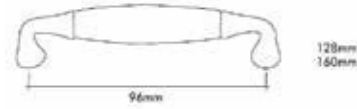

BENDIO MOBİLYA KULPLAR

Dekme Kulplar ve Aksesuarlar
Drawer handle and
Accessories

Sahinoglu
design

Pirinç imalat / Made of brass
İngiliz Albrifin S vernik
English Albrifin S varnish

GÖMME MOBİLYA KULPLAR

Pömme Kulp
Sliding Door Handle

Pirinç imalat / Made of brass
İngiliz Albrifin S vernik
English Albrifin S varnish

Sahinoglu
design

MONDEO MOBİLYA KULPLAR

Dekme Kulplar ve Aksesuarlar
Drawer handle and
Accessories

Pirinç imalat / Made of brass
İngiliz Albrifin S vernik
English Albrifin S varnish