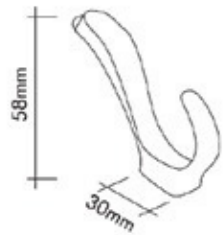

Pirinç imalat / Made of brass
İngiliz Albrifin S vernik
English Albrifin S varnish