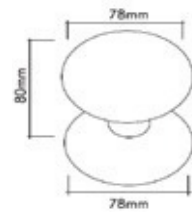

## BENDİO KAPI TOPLARI

Toplar ve Aksesuarlar  
Knobs and Accessories

0527-005  
Chrome / Krom

0527-003  
Gold Color / Altın Rengi

Pirinç imalat / Made of brass  
İngiliz Albrifin S vernik  
English Albrifin S varnish