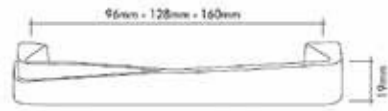

SABIA MOBİLYA KULPLAR

Dekme Kulplar ve Aksesuarlar
Drawer handle and
Accessories

Italian
design

Pirinç imalat / Made of brass
İngiliz Albrifin S vernik
English Albrifin S varnish

Salmoglu
design

MIRAGE MOBİLYA KULPLAR

Dekme Kulplar ve Aksesuarlar
Drawer handle and
Accessories

MIRAGE

Pirinç imalat / Made of brass
İngiliz Albrifin S vernik
English Albrifin S varnish