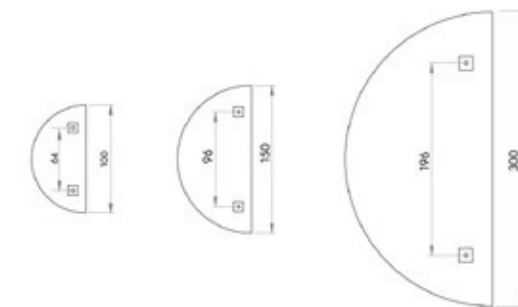

10 CM 15
CM 20 CM
25 CM 30
CM

R Pirinç imalat / Made of brass
İngiliz Albrifin S vernik
English Albrifin S varnish