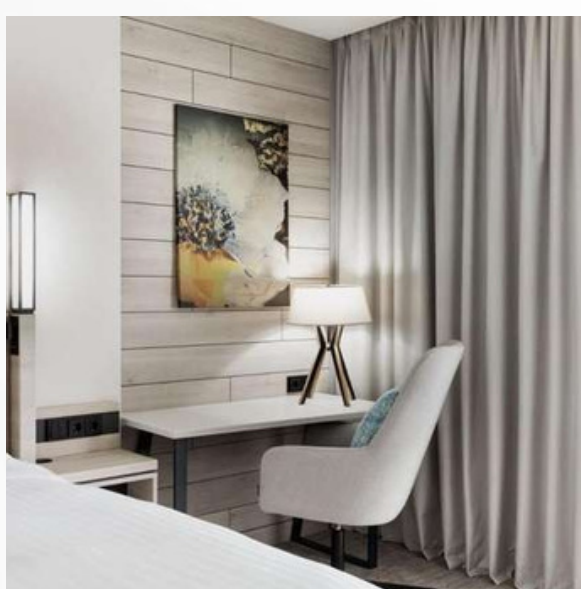

Blackout Curtains

Elevate your hotel's ambiance with our exquisite curtains and draperies – where luxury meets functionality.

Courtyard by Marriott