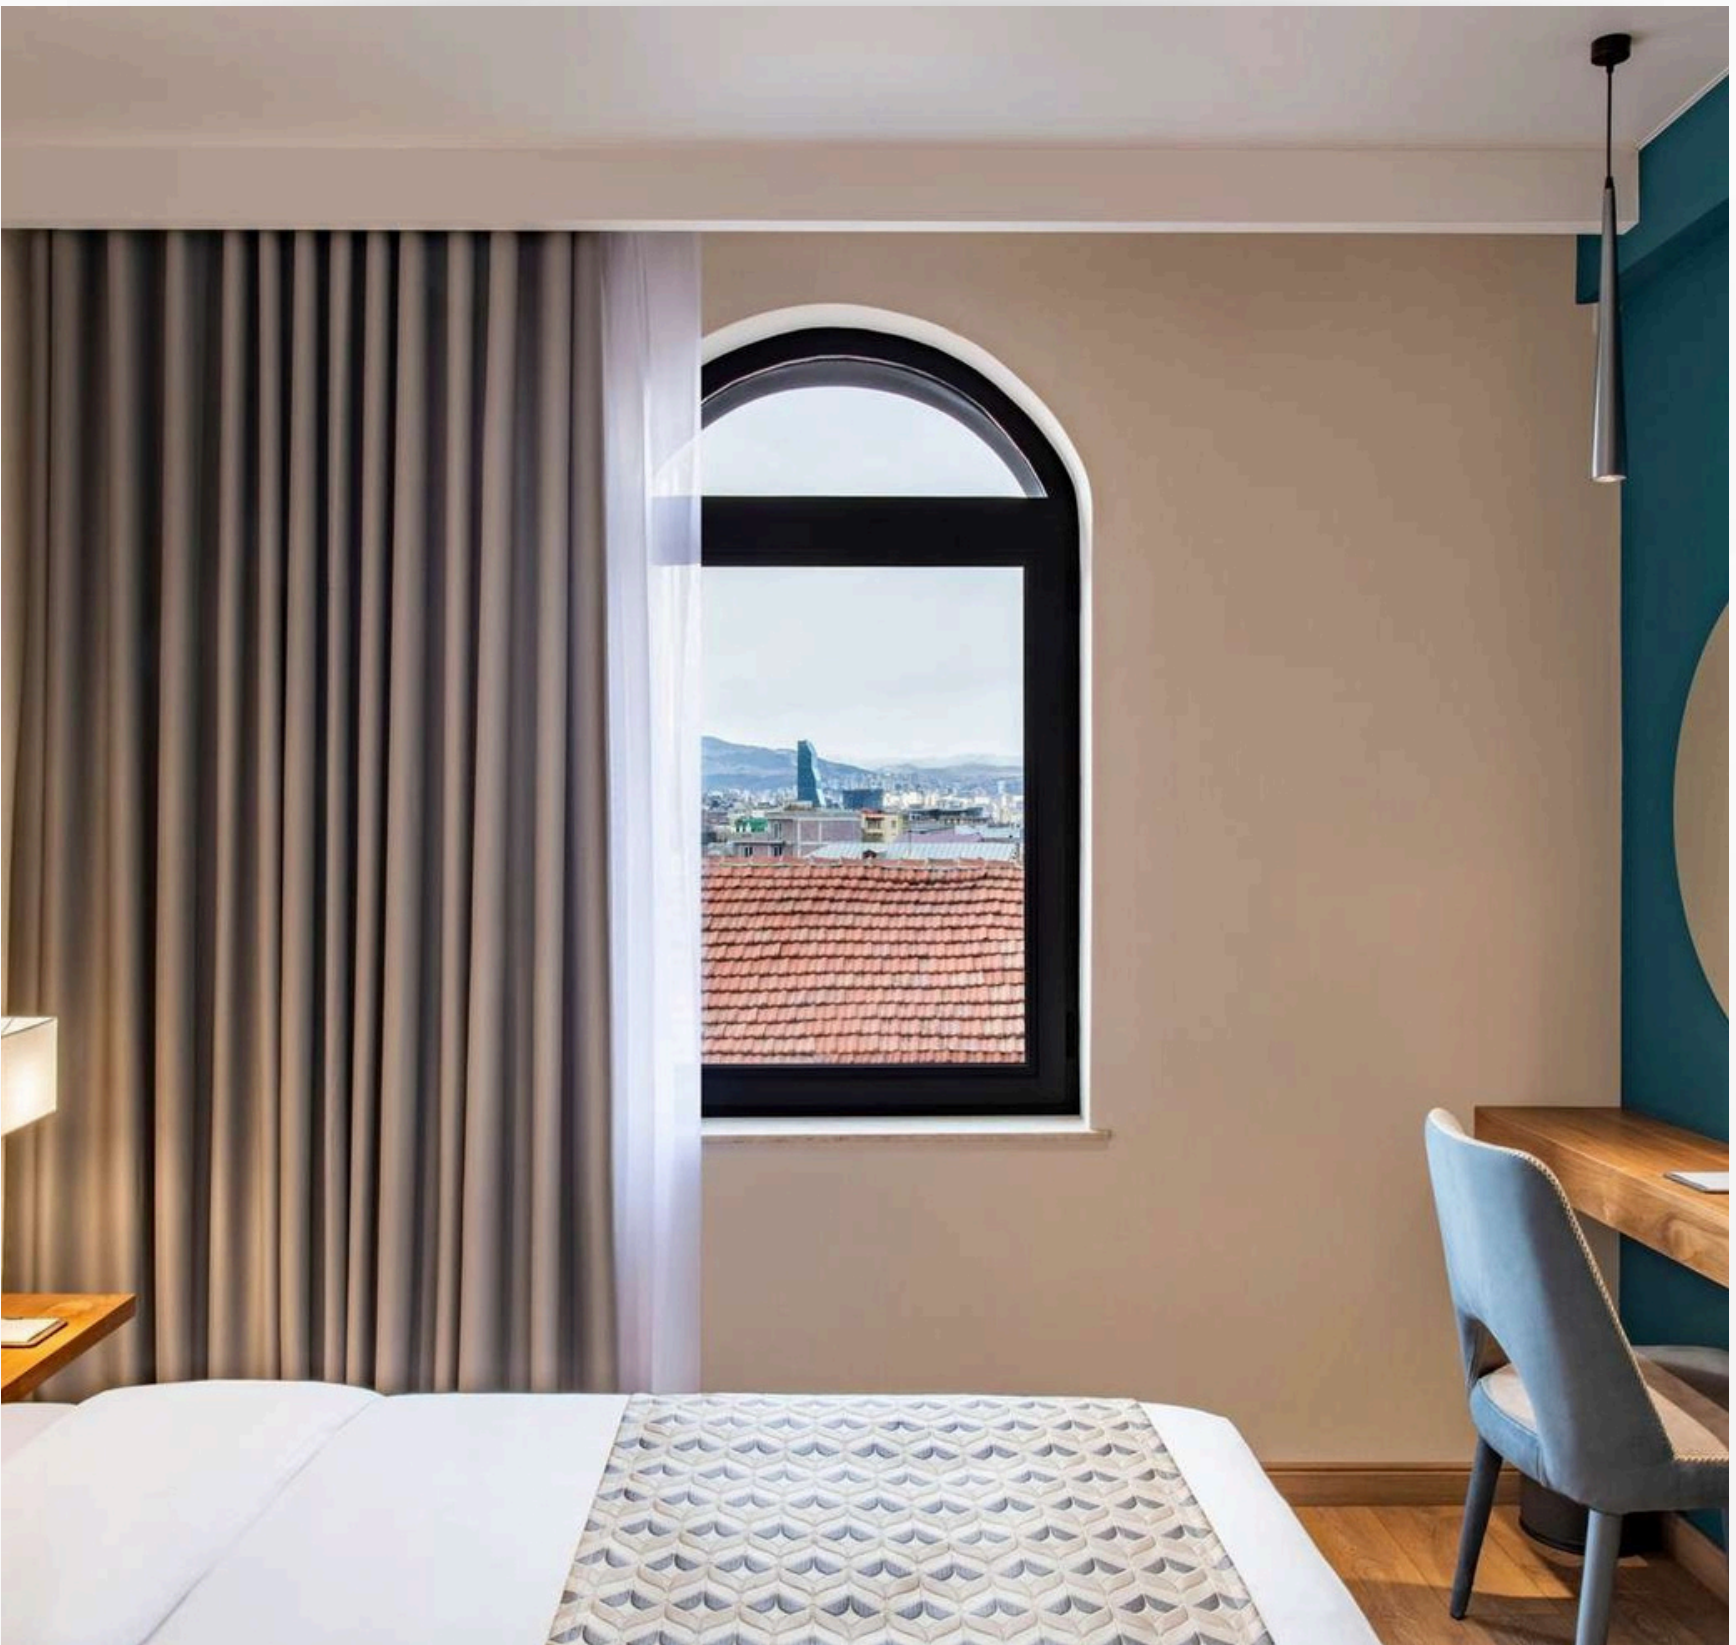

# About US

At Rosehan Hotel Textile, we prioritize exceptional hospitality through premium bed and bathroom linens, window treatments, and mattresses.

Our commitment involves unparalleled quality, meticulous craftsmanship, and personalized solutions to enhance hoteliers' efforts for memorable and luxurious stays.