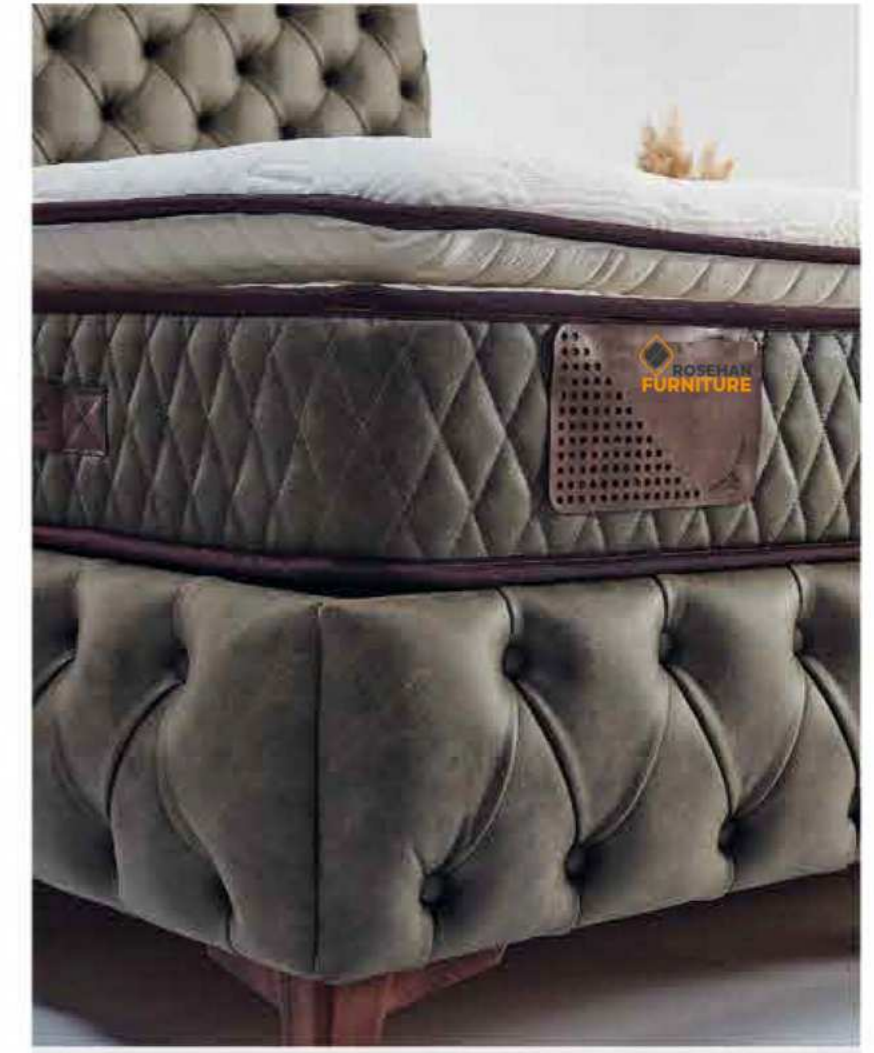

Comfortable and inviting.

Konforlu ve davetkar.