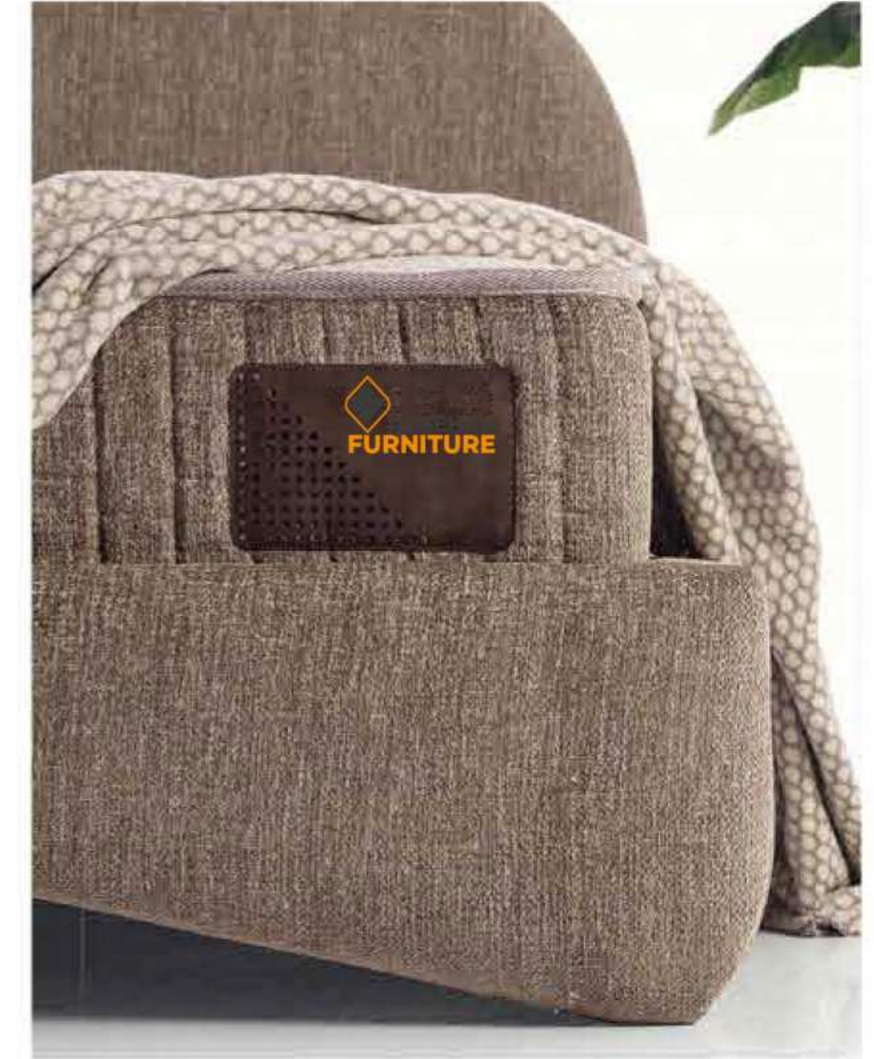

Natural, elegant
and **comfortable** design.
Doğal, zarif ve rahat tasarım.