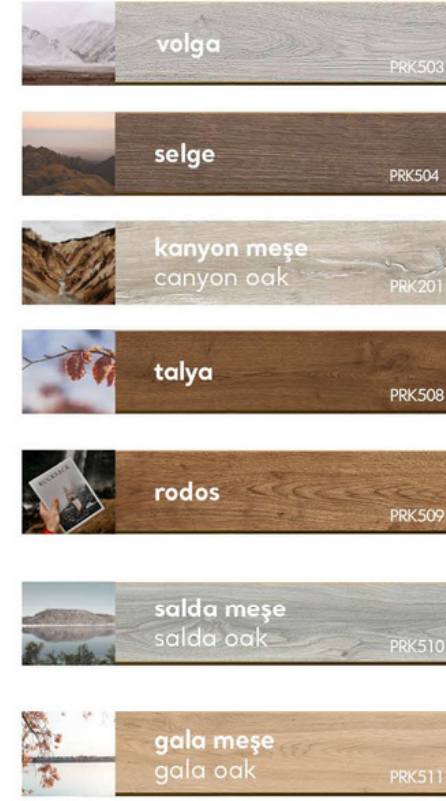

PRUVA DECORS

PRUVA SKIRTING DECORS

NATURA LINE DECORS

NATURA LINE SKIRTING  
DE CORS

NATURA LINE DECORS

NATURA LINE SKIRTING  
DE CORS

## LAYERS OF EFFECT FLOORING

Overlay: Top layer protects laminate flooring from scratches.

Decor Paper: Decorative layer, which gives different alternative colours and designs to laminate flooring.  
HDF: High density fiberboard.