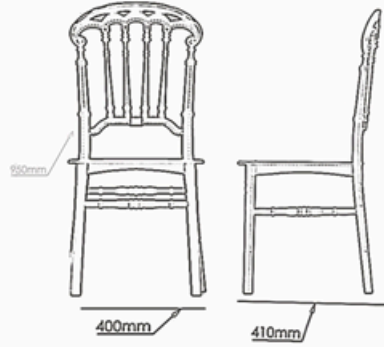

Ağırlık/Weight
4.2 - 4.3 Kg
Lojistik/Logistic
20' DC: 460
40' DC: 870
40' HC: 1230
TIR: 1550

*Stackings don't include cushions

Phoenix

Renkler/Colors

Ölçüler/Dimensions

Ağırlık/Weight
4.1 - 4.2 Kg
Lojistik/Logistic
20' DC: 460
40' DC: 870
40' HC: 1230
TIR: 1550

Düğün Grubu / Wedding Group

Roma

Renkler/Colors

Ölçüler/Dimensions

Ağırlık/Weight
3.9 - 4 Kg

Lojistik/Logistic

20'DC: 460

40'DC: 870

40'HC:1230

TIR:1550

*Dizilim mindersiz hesaplanmıştır.

*Stackings don't include cushions.

Romeo

Renkler/Colors

Ölçüler/Dimensions

Ağırlık/Weight
4 - 4.1 Kg