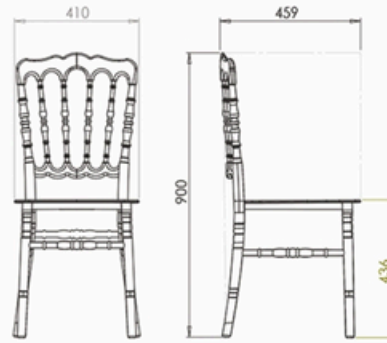

DİJİTAL ÜRÜN KATALOĞU

Digital Product Catalog

2023

Tiffany

Renkler/Colors

Ölçüler/Dimensions

Ağırlık/Weight
3.8 - 3.9 Kg
Lojistik/Logistic
20' DC: 460
40' DC: 870
40' HC: 1230
TIR: 1550

*Stackings don't include cushions

Napolyon

Renkler/Colors

Ölçüler/Dimensions

Ağırlık/Weight
3.7 - 3.8 Kg
Lojistik/Logistic
20' DC: 460
40' DC: 870
40' HC: 1230
TIR: 1550

*Stackings don't include cushions

King

Renkler/Colors

Ölçüler/Dimensions