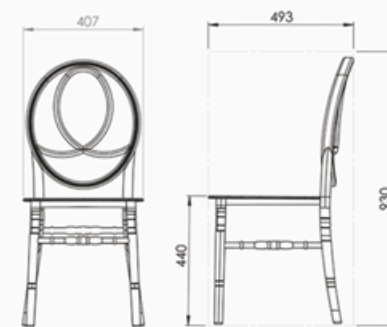

DİJİTAL ÜRÜN KATALOĞU

Digital Product Catalog

2023

Tiffany

Renkler/Colors

Ölçüler/Dimensions

Ağırlık/Weight
3.8 - 3.9 Kg
Lojistik/Logistic
20' DC: 460
40' DC: 870
40' HC: 1230
TIR: 1550

*Stackings don't include cushions

Napolyon

Renkler/Colors

Ölçüler/Dimensions

Ağırlık/Weight
3.7 - 3.8 Kg
Lojistik/Logistic
20' DC: 460
40' DC: 870
40' HC: 1230
TIR: 1550

*Stackings don't include cushions

King

Renkler/Colors

Ölçüler/Dimensions

Ağırlık/Weight
4.2 - 4.3 Kg
Lojistik/Logistic
20' DC: 460
40' DC: 870
40' HC: 1230
TIR: 1550

*Stackings don't include cushions

Phoenix

Renkler/Colors

Ölçüler/Dimensions

Ağırlık/Weight
4.1 - 4.2 Kg
Lojistik/Logistic
20' DC: 460
40' DC: 870
40' HC: 1230
TIR: 1550