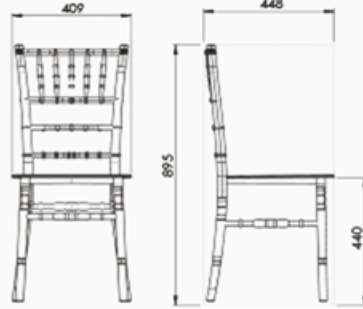

DİJİTAL ÜRÜN KATALOĞU

Digital Product Catalog

2023

Tiffany

Renkler/Colors

Ölçüler/Dimensions

Ağırlık/Weight
3.8 - 3.9 Kg
Lojistik/Logistic
20' DC: 460
40' DC: 870
40' HC: 1230
TIR: 1550

*Stackings don't include cushions

Napolyon

Renkler/Colors

Ölçüler/Dimensions

Ağırlık/Weight
3.7 - 3.8 Kg
Lojistik/Logistic
20' DC: 460
40' DC: 870
40' HC: 1230
TIR: 1550

*Stackings don't include cushions

King

Renkler/Colors

Ölçüler/Dimensions