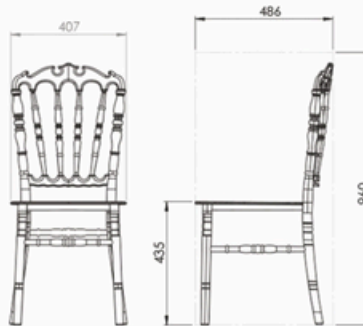

DİJİTAL ÜRÜN KATALOĞU

Digital Product Catalog

2023

Tiffany

Renkler/Colors

Ölçüler/Dimensions

Ağırlık/Weight
3.8 - 3.9 Kg
Lojistik/Logistic
20' DC: 460
40' DC: 870
40' HC: 1230
TIR: 1550

*Stackings don't include cushions

Napolyon

Renkler/Colors

Ölçüler/Dimensions

Ağırlık/Weight
3.7 - 3.8 Kg
Lojistik/Logistic
20' DC: 460
40' DC: 870
40' HC: 1230
TIR: 1550

*Stackings don't include cushions

King

Renkler/Colors

Ölçüler/Dimensions

Ağırlık/Weight
4.2 - 4.3 Kg
Lojistik/Logistic
20' DC: 460
40' DC: 870
40' HC: 1230
TIR: 1550

*Stackings don't include cushions

Phoenix

Renkler/Colors

Ölçüler/Dimensions

Ağırlık/Weight
4.1 - 4.2 Kg
Lojistik/Logistic
20' DC: 460
40' DC: 870
40' HC: 1230
TIR: 1550