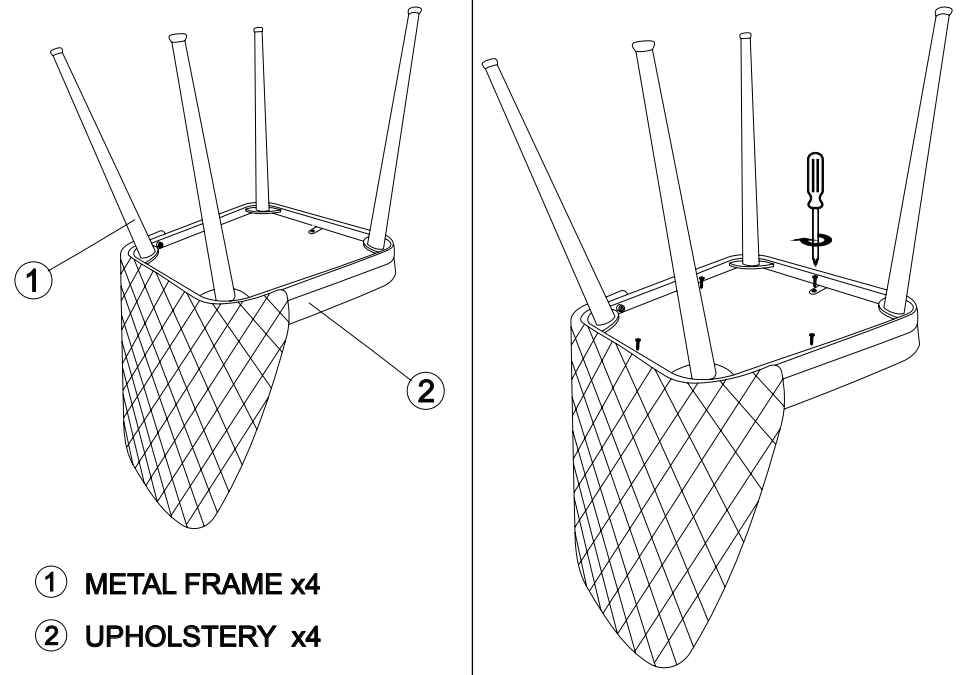

### CHECKLIST

-185

Sandalye Kutu Ölçüleri

Adet	Kg	m <sup>3</sup>
4	32	0,39

97 80 103

- ① METAL FRAME x4
- ② UPHOLSTERY x4

CHECKLIST

- Please check all parts are present before you start the assembly of your furniture.