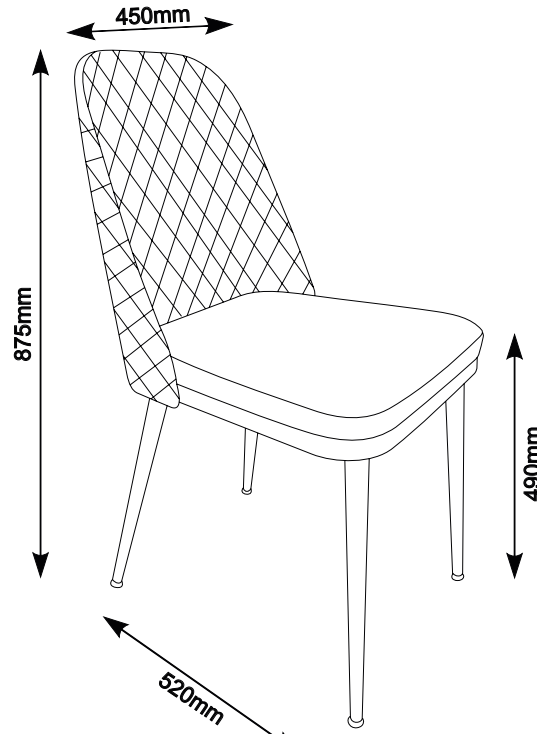

### CHECKLIST

-185

Sandalye Kutu Ölçüleri

Adet	Kg	m <sup>3</sup>
4	32	0,39

97 80 103

- ① METAL FRAME x4
- ② UPHOLSTERY x4

CHECKLIST

- Please check all parts are present before you start the assembly of your furniture.