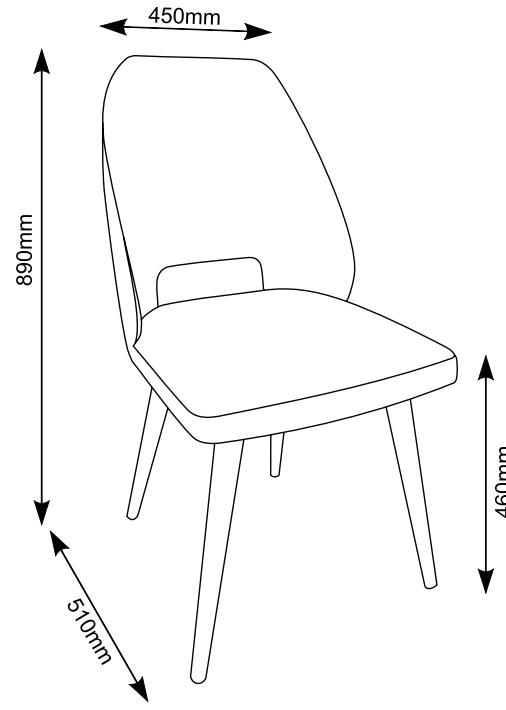

Sandalye Kutu Ölçüleri

Adet	Kg	m³
4	24	0,23

CHECKLIST

- Please check all parts are present before you start the assembly of your furniture.

- Pay attention to the leather upholstery during assembly the chair.

- Mobilyanızın montajına başlamadan önce tüm parçaların mevcut olup olmadığını kontrol edin.

- Sandalyenin montajı sırasında deri döşemeye dikkat edin.

-372