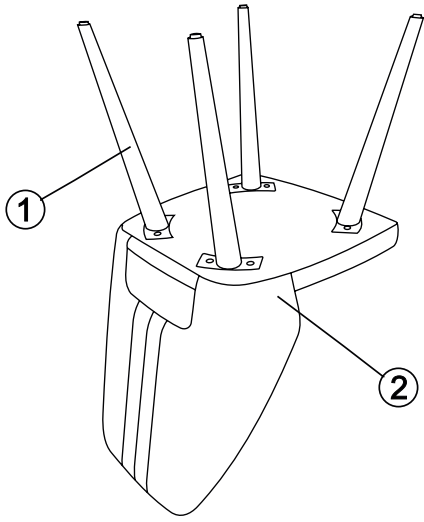

-186

- ① METAL FRAME x4
  ② UPHOLSTERY x4