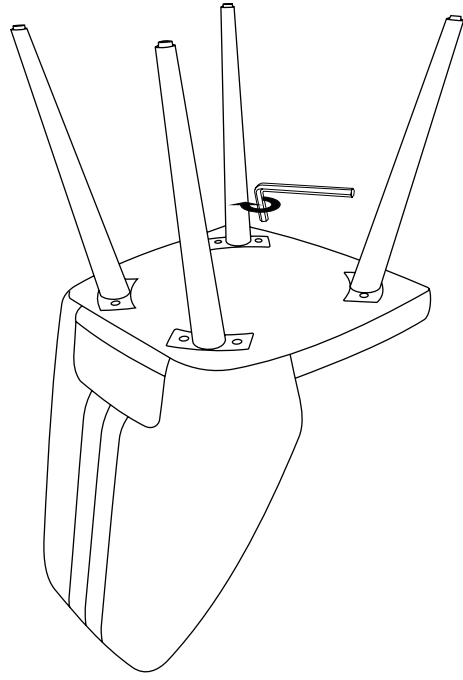

Sandalye Kutu Ölçüleri

Adet	Kg	m³
4	24	0,23

CHECKLIST

- Please check all parts are present before you start the assembly of your furniture.

- Pay attention to the leather upholstery during assembly the chair.

- Mobilyanızın montajına başlamadan önce tüm parçaların mevcut olup olmadığını kontrol edin.

- Sandalyenin montajı sırasında deri döşemeye dikkat edin.

-372