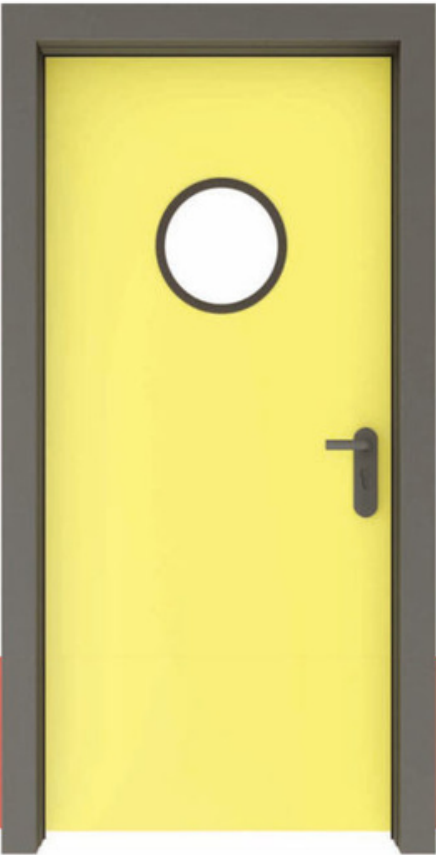

ROSEDOOR

2024 FIRE DOOR CATALOG

2024 yangın kapısı katalođu

FR-100

YANGIN ÇIKIŞ KAPILARI

FIRE EXIT
DOORS

DOOR SYSTEMS

FR-101

FR-102

FR-103

FR-104

FR-105

FR-106

FR-107

FR-108

FR-109