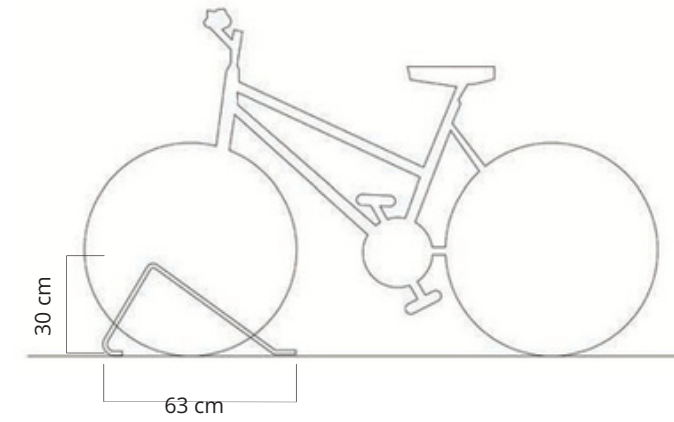

H	W	D
50cm	<b>120cm</b>	45cm
30cm	<b>80 cm</b>	25cm
20cm	<b>60cm</b>	20cm

**KENT MOBİLYALARI**  
*Urban Furniture*

Code: BS 4048

Code: BS 5520

Code: BS 5520

Code: BS 4050

150-300 cm

Code: BS 4060