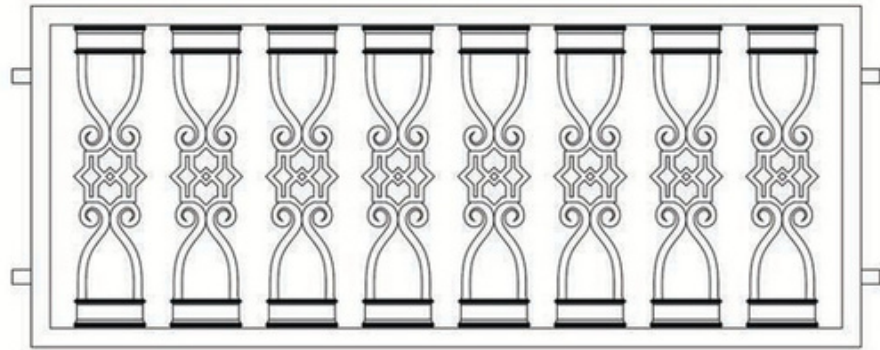

H	W	D
50cm	<b>120cm</b>	45cm
30cm	<b>80 cm</b>	25cm
20cm	<b>60cm</b>	20cm

**KENT MOBİLYALARI**  
*Urban Furniture*

Code: BS 4048

Code: BS 5520

Code: BS 5520

Code: BS 4050

150-300 cm

Code: BS 4060