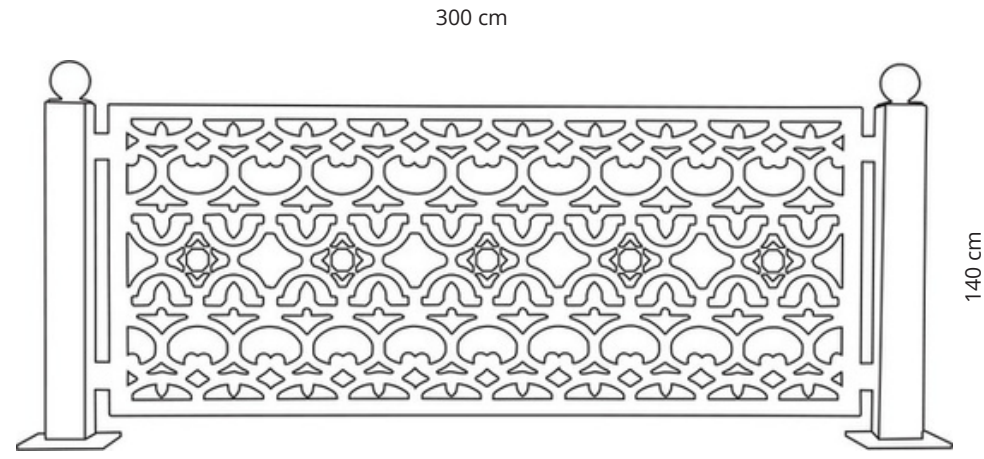

H	W	D
50cm	<b>120cm</b>	45cm
30cm	<b>80 cm</b>	25cm
20cm	<b>60cm</b>	20cm

**KENT MOBİLYALARI**  
*Urban Furniture*

Code: BS 4048

Code: BS 5520

Code: BS 5520

Code: BS 4050

150-300 cm

Code: BS 4060

150-300 cm

Code: BS 4070

150-300 cm

Code: BS 4080

150-300 cm

Code: BS 8005

Code: BS 8005

**RoseBuild**