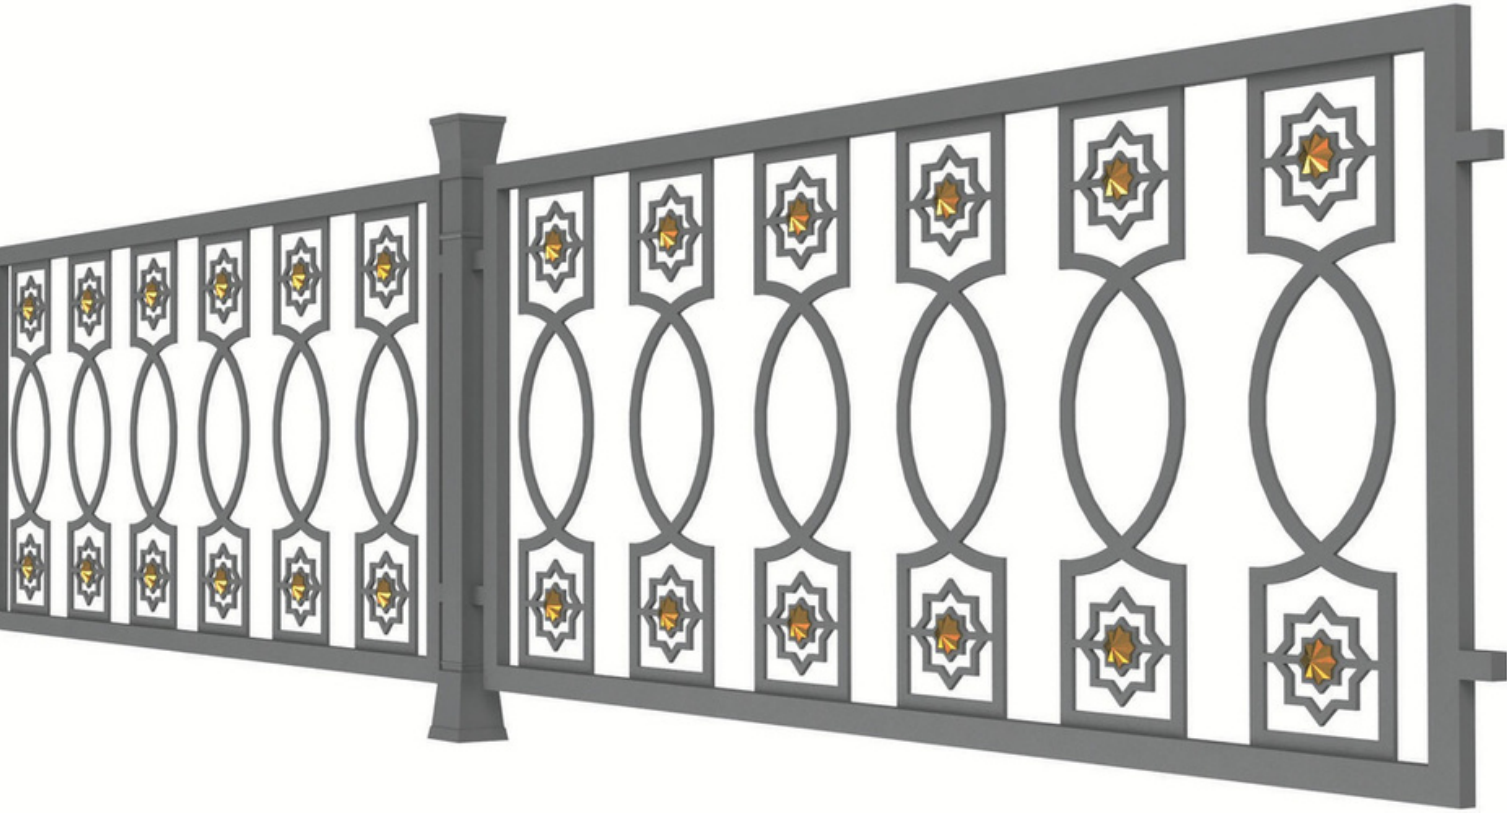

Code: BS 4070