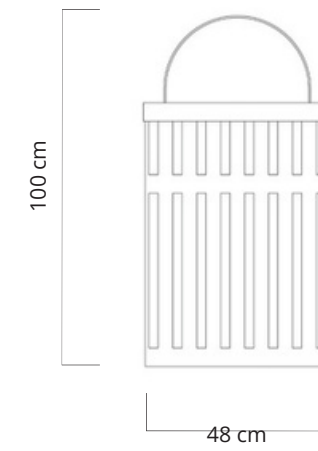

Code: BS 5514

Code: BS 5515

Code: BS 4049

53 cm

100cm

Code: BS 4042

**KENT MOBİLYALARI**  
*Urban Furniture*

Code: BS 4041

H	W	D
50cm	<b>120cm</b>	45cm
30cm	<b>80 cm</b>	25cm
20cm	<b>60cm</b>	20cm

**KENT MOBİLYALARI**  
*Urban Furniture*

Code: BS 4048

Code: BS 5520

Code: BS 5520

Code: BS 4050

150-300 cm

Code: BS 4060