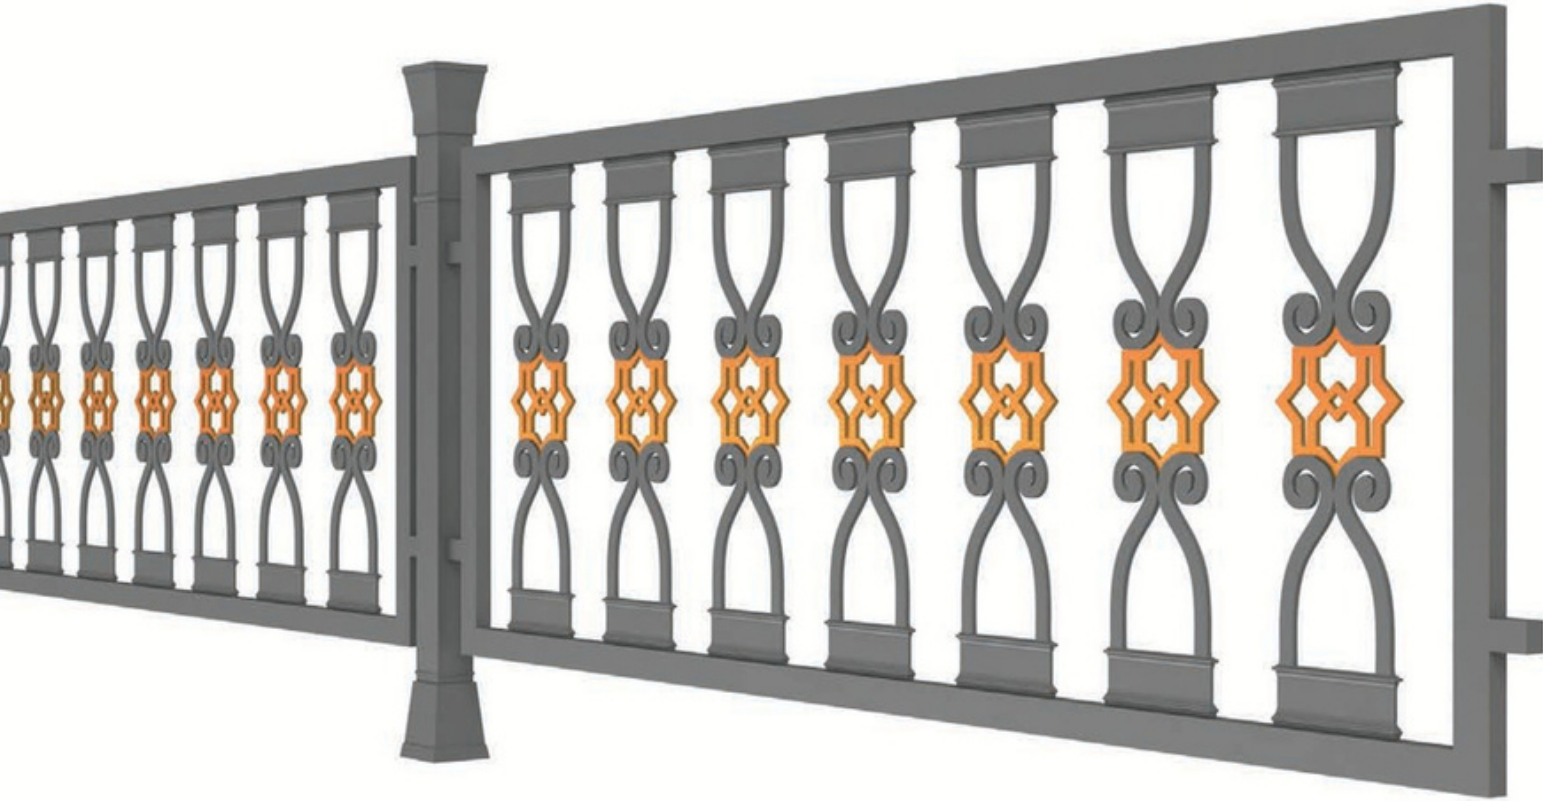

H	W	D
50cm	<b>120cm</b>	45cm
30cm	<b>80 cm</b>	25cm
20cm	<b>60cm</b>	20cm

**KENT MOBİLYALARI**  
*Urban Furniture*

Code: BS 4048

Code: BS 5520

Code: BS 5520

Code: BS 4050

150-300 cm

Code: BS 4060