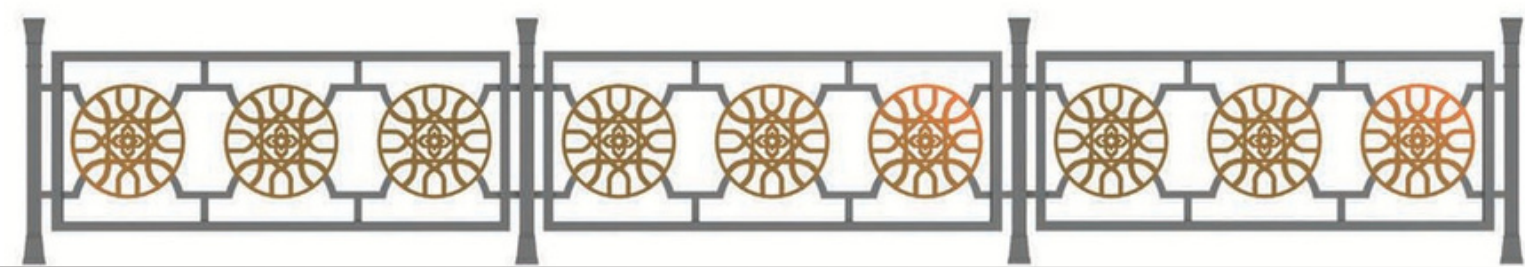

H	W	D
50cm	<b>120cm</b>	45cm
30cm	<b>80 cm</b>	25cm
20cm	<b>60cm</b>	20cm

**KENT MOBİLYALARI**  
*Urban Furniture*

Code: BS 4048

Code: BS 5520

Code: BS 5520

Code: BS 4050

150-300 cm

Code: BS 4060

150-300 cm

Code: BS 4070

150-300 cm

Code: BS 4080

150-300 cm

Code: BS 8005

Code: BS 8005

**RoseBuild**