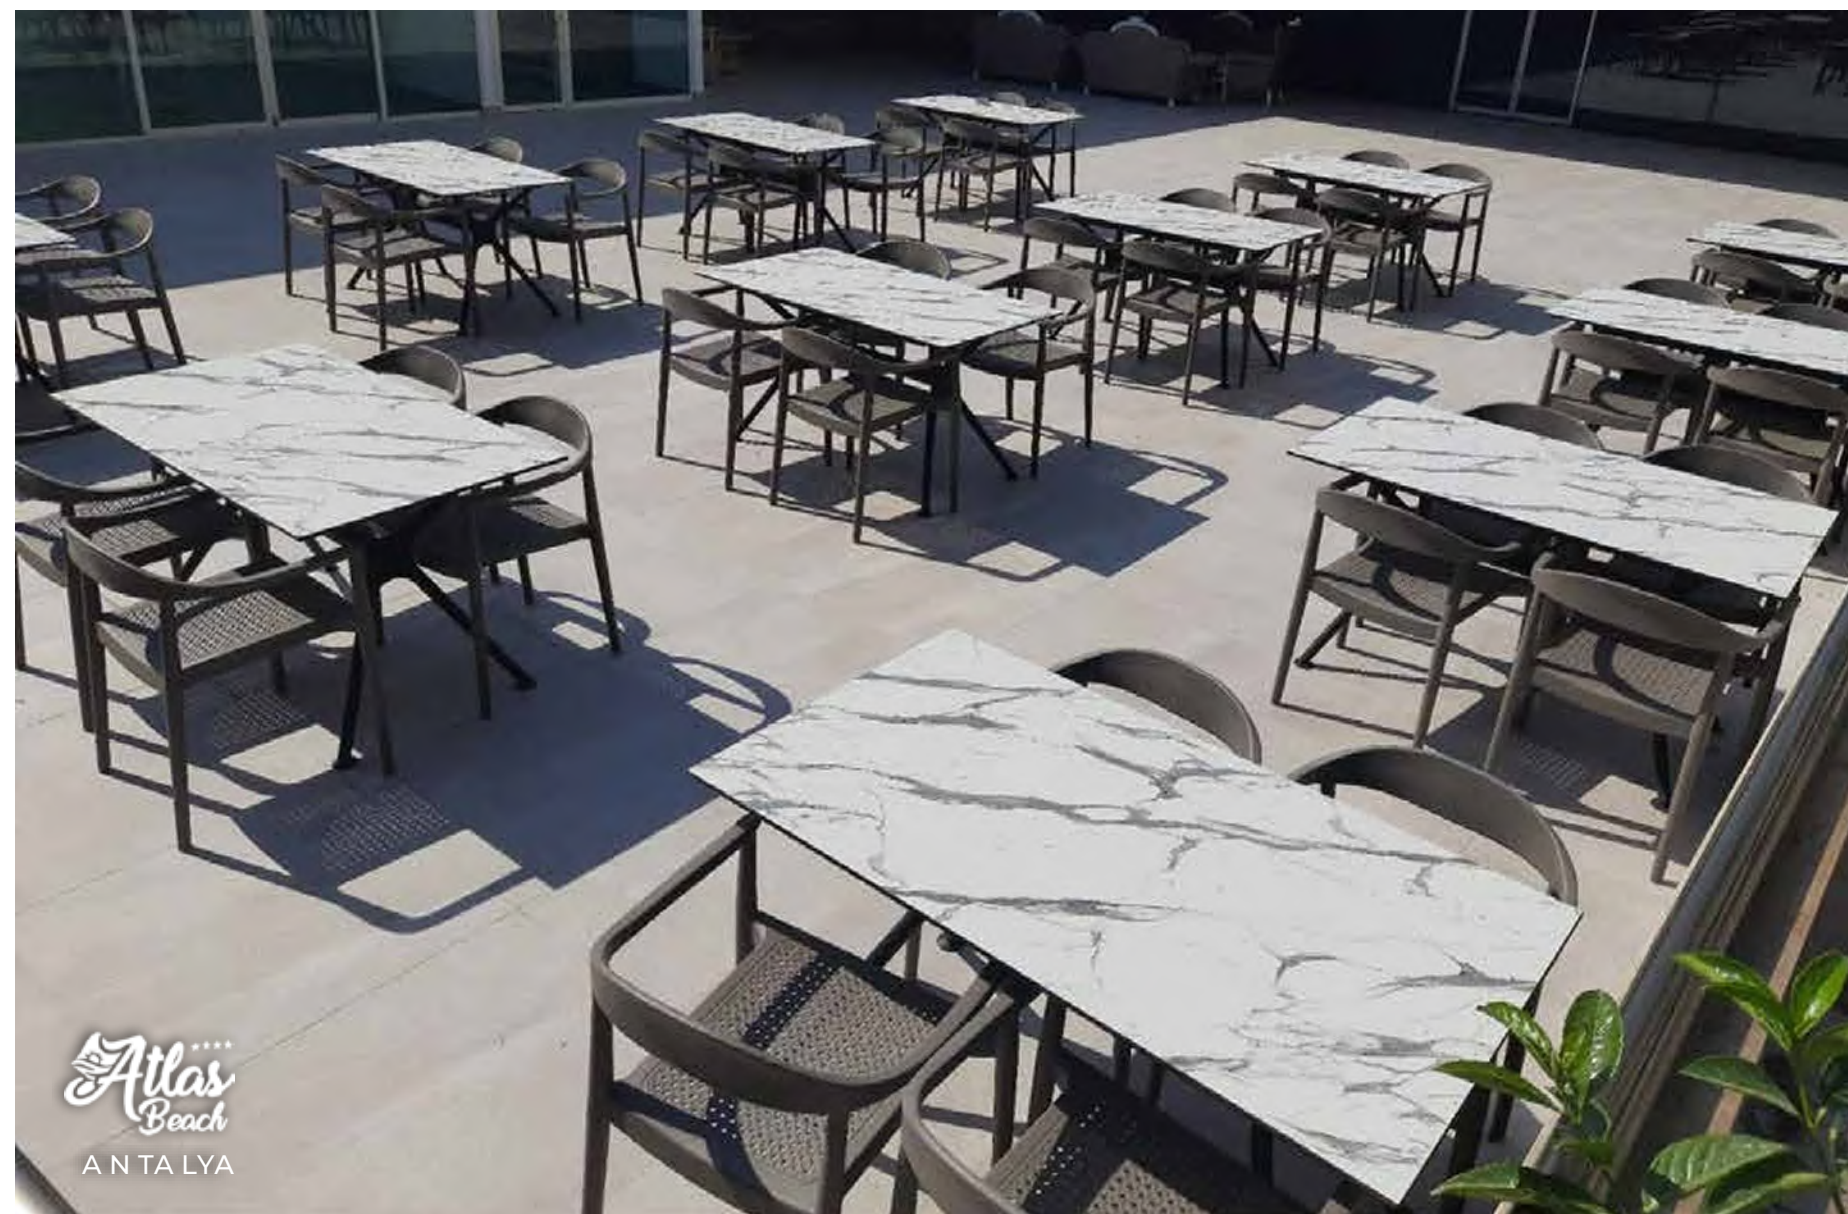

KENNEDY
KOLTUK/ARMCHAIR