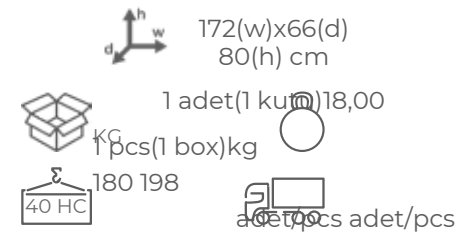

1 adet(1 kutu)4,70
1 pcs(1 box)kg

1800 2200
40 HC

5 adet/pcs
5 adet/pcs

FLORIDA
SEHPA/TABLE

NOVA

NOVA
KOLTUK/ARMCHAIR

NOVA
IKILI KANEPE/2 SEATER SOFA

NOVA ÜÇLÜ KANEPE/3 SEATER SOFA