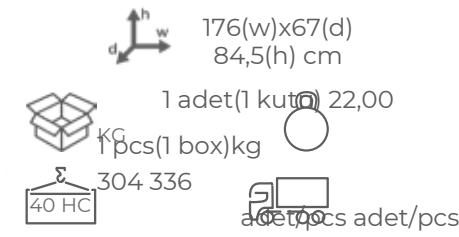

LIZBON

ÜÇLÜ KANEPE/3 SEATER SOFA

Antrasit Cappuccino

MINDER/CUSHION

Krem

Cream