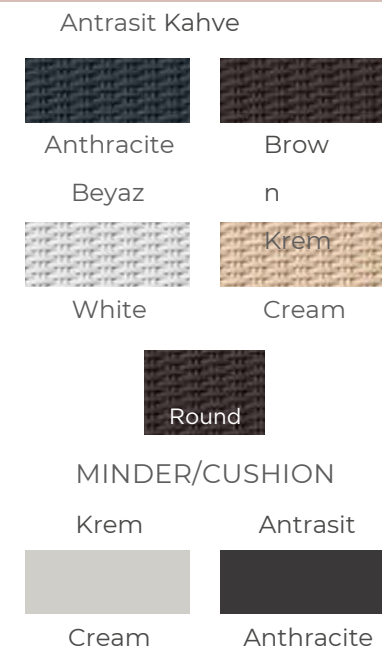

NOVA
IKILI KANEPE/2 SEATER SOFA