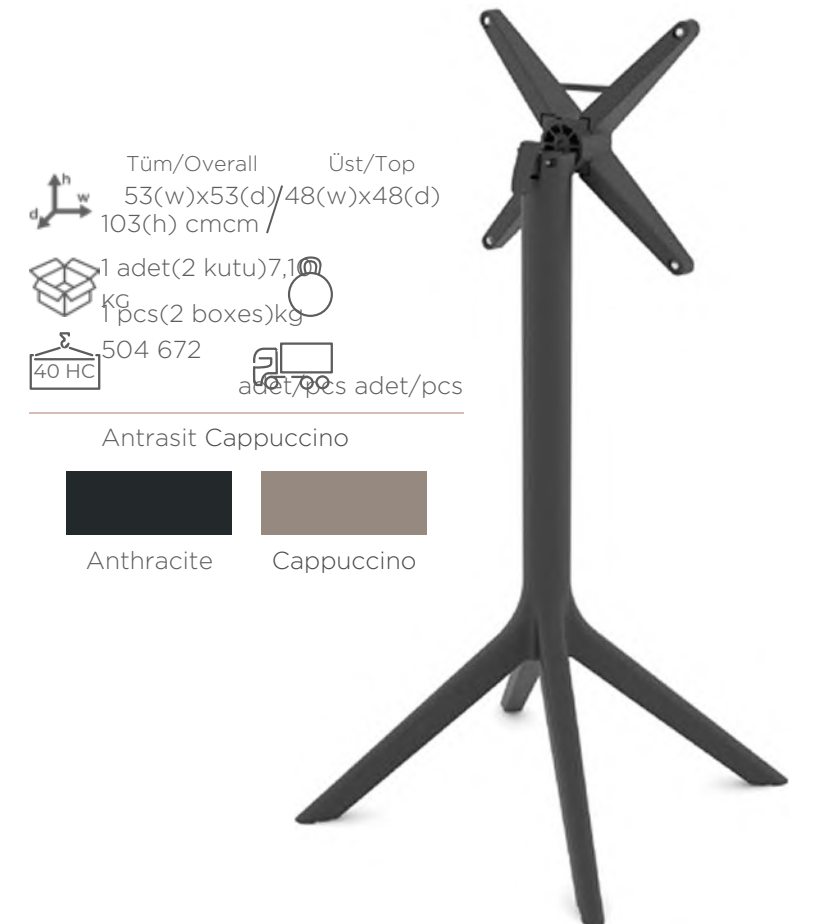

RITA KATLANIR BAR AYAK/FOLDING BAR BASE

Tüm/Overall Üst/Top
53(w)x53(d)/48(w)x48(d)
103(h) cmcm

1 adet(2 kutu)7,1 KG
1 pcs(2 boxes)kg

504 672 40 HC
adet/pcs adet/pcs

Antrasit Cappuccino