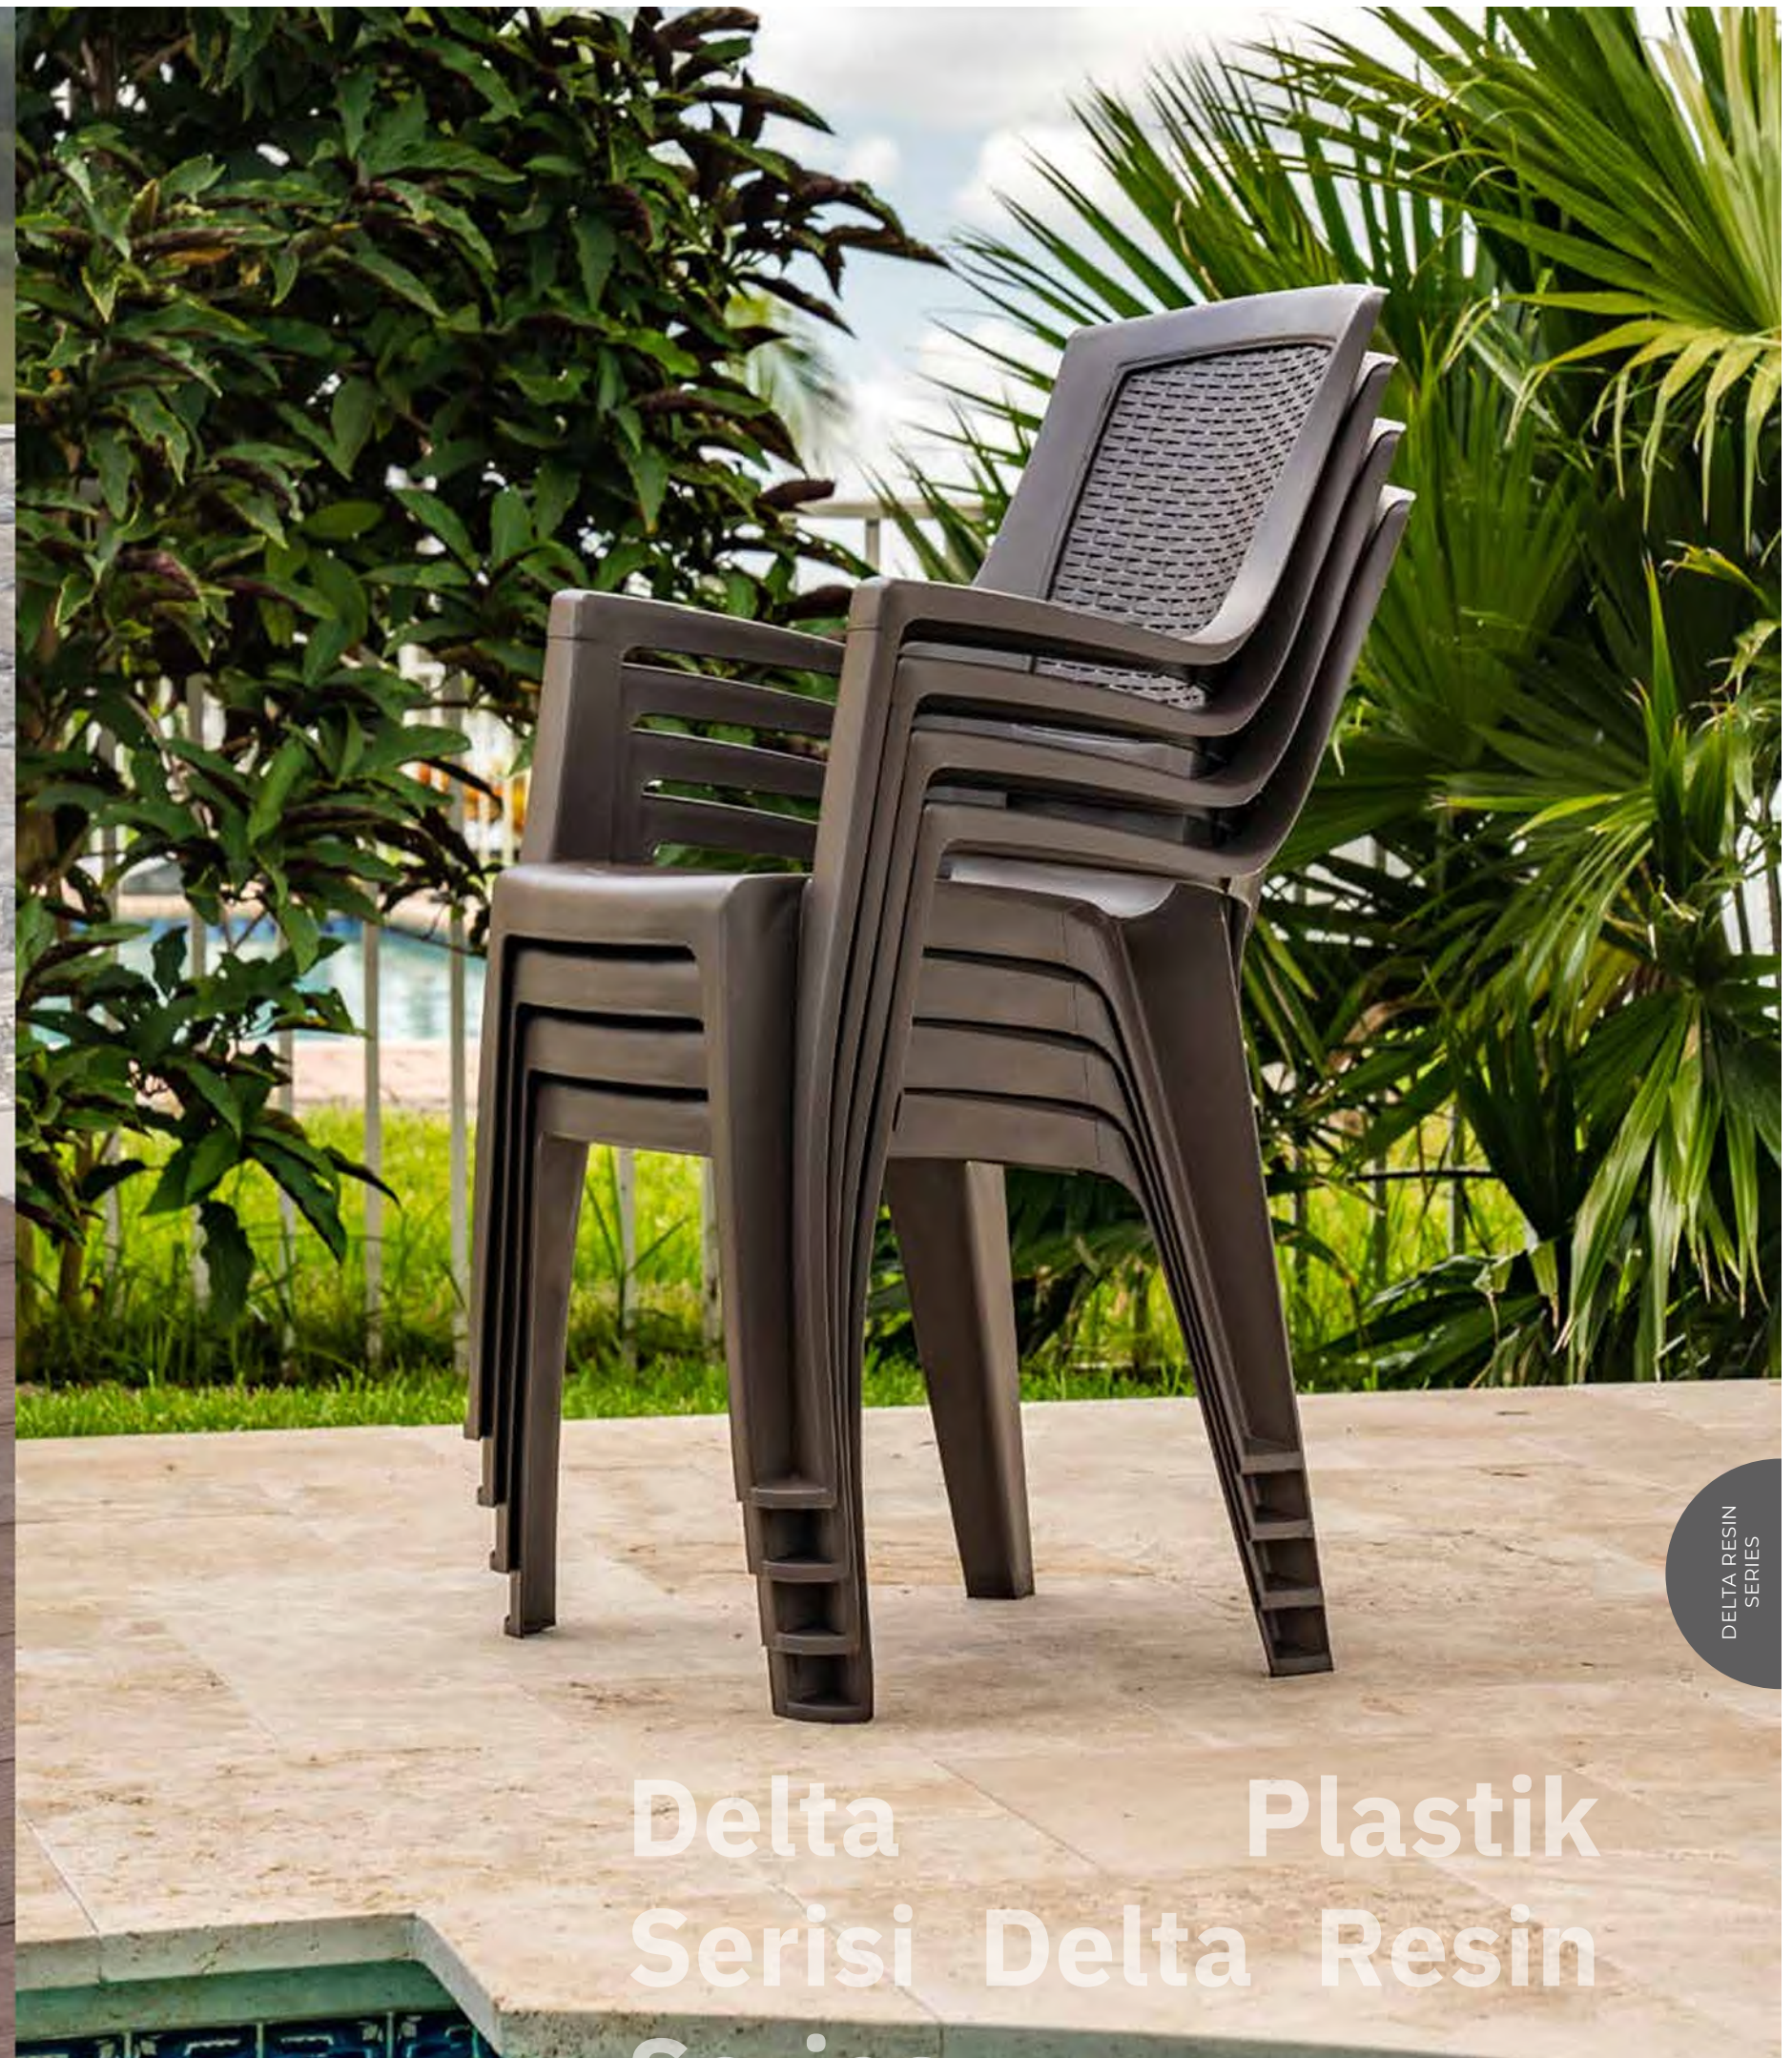

Delta Plastik
Serisi Delta Resin

DELTA RESIN
SERIES