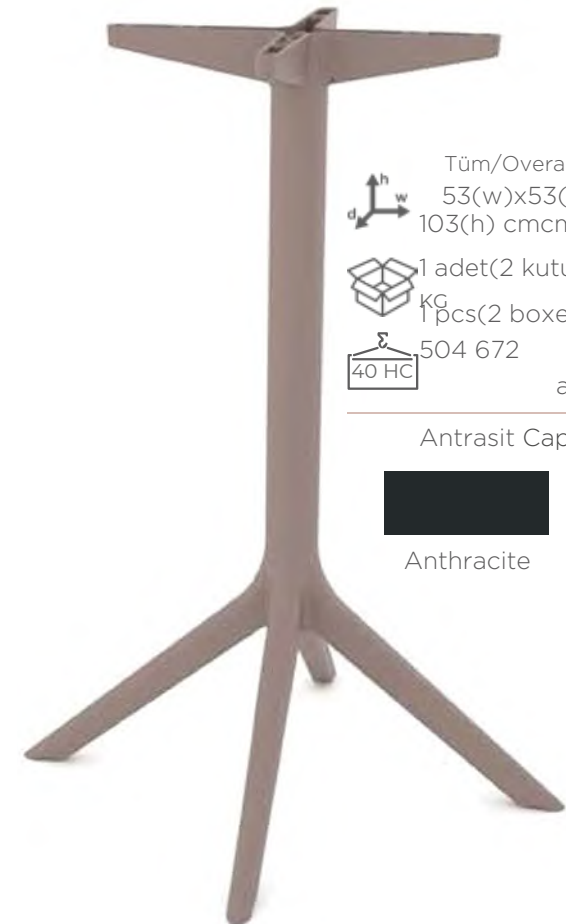

1 adet(1 kutu)5,5 KG
1 pcs(1 box)kg

504 672 40 HC
adet/pcs adet/pcs

Antrasit Cappuccino

RITA KATLANIR AYAK/FOLDING BASE

RITA BAR AYAK/BAR BASE

Tüm/Overall Üst/Top
53(w)x53(d)/48(w)x48(d)
103(h) cmcm

1 adet(2 kutu)7,0 KG
1 pcs(2 boxes)kg