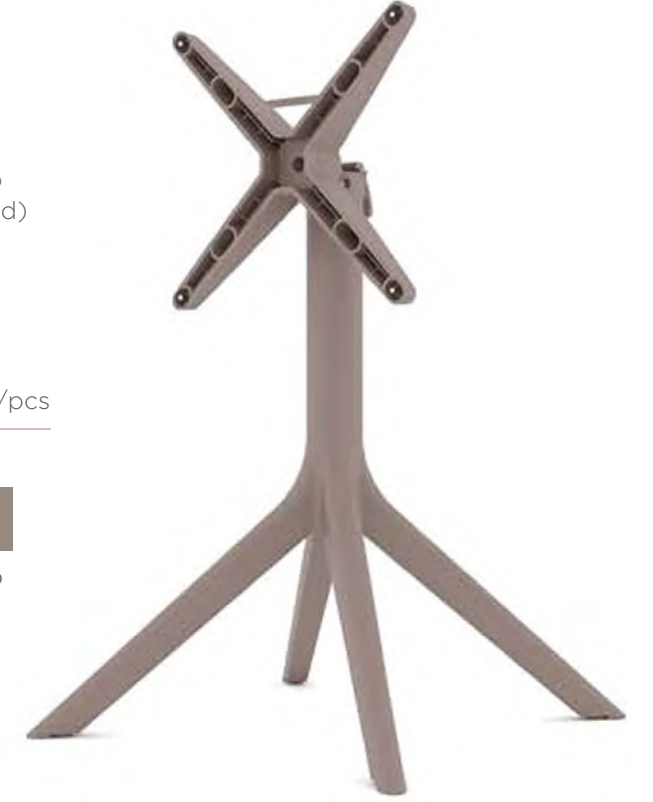

RITA KATLANIR AYAK/FOLDING BASE