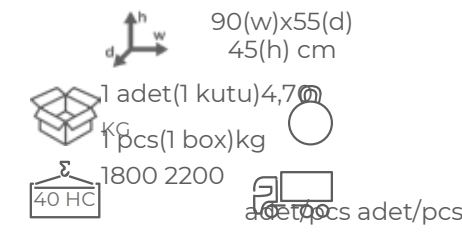

LIZBON

SEHPA/TABLE

Antrasit Cappuccino