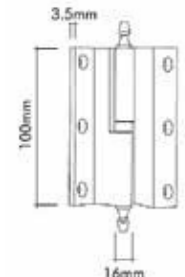

Pirinç imalat / Made of brass
İngiliz Albrifin S vernik
English Albrifin S varnish