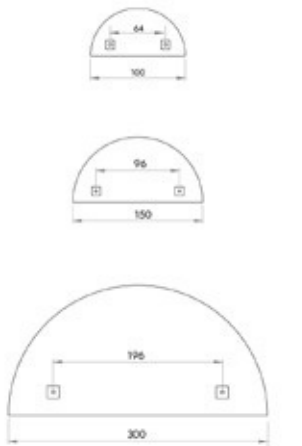

30
mm
50
mm

96 mm - 126 mm -160 mm

R
10
CM
15
CM
20
CM
25
CM
30
CM

77

Pirinç imalat / Made of brass
İngiliz Albrifin S vernik
English Albrifin S varnish