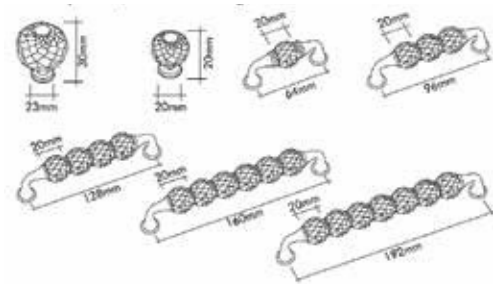

Pirinç imalat / Made of brass
İngiliz Albrifin S vernik
English Albrifin S varnish