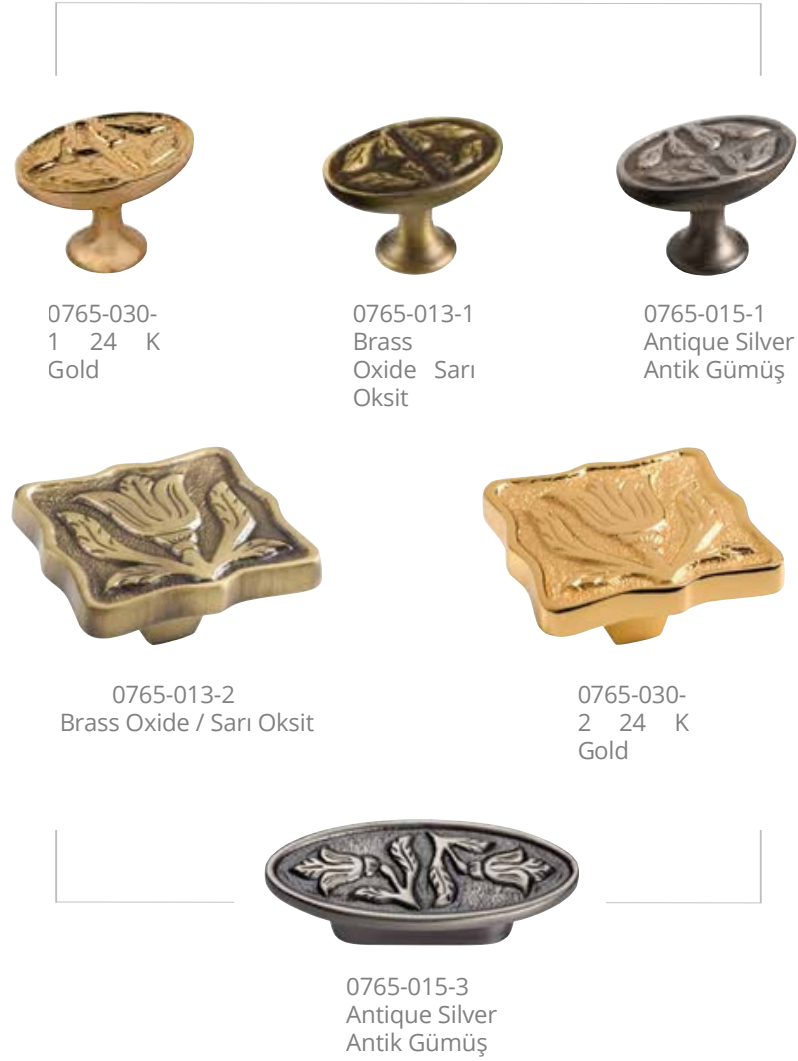

Pirinç imalat / Made of brass
İngiliz Albrifin S vernik
English Albrifin S varnish

Pirinç imalat / Made of brass
İngiliz Albrifin S vernik
English Albrifin S varnish