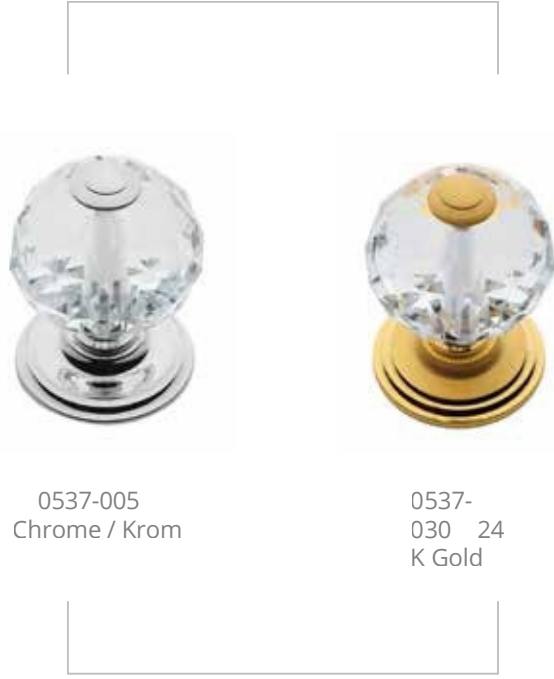

BEBEK KAPI TOPLARI | Toplar ve Aksesuarlar Knobs and Accessories

Sahinoglu
design

Pirinç imalat / Made of brass
İngiliz Albrifin S vernik
English Albrifin S varnish