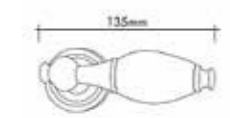

Pirinç imalat / Made of brass
İngiliz Albrifin S vernik
English Albrifin S varnish