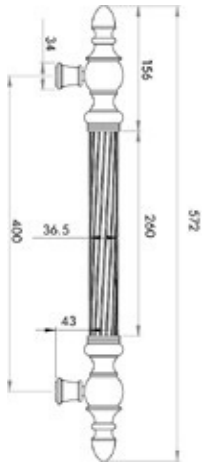

Pirinç imalat / Made of brass
İngiliz Albrifin S vernik
English Albrifin S varnish

QUEEN