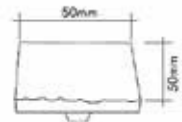

Pirinç imalat / Made of brass
İngiliz Albrifin S vernik
English Albrifin S varnish