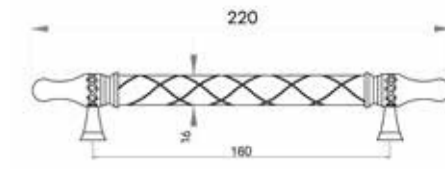

Pirinç imalat / Made of brass
İngiliz Albrifin S vernik
English Albrifin S varnish