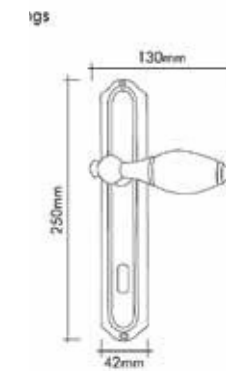

Pirinç imalat / Made of brass
İngiliz Albrifin S vernik
English Albrifin S varnish