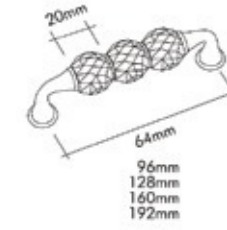

0737-519M
Chrome / Krom

0737-3019-M
24 K Gold

2537-519-96
Chrome / Krom

2537-3019-96
24 K Gold

Pirinç imalat / Made of brass
İngiliz Albrifin S vernik
English Albrifin S varnish

KRİSTAL **BEBEK MOBİLYA KULP** | Düğme ve Çekmece Kulplar
Cabinet and Drawer Handles