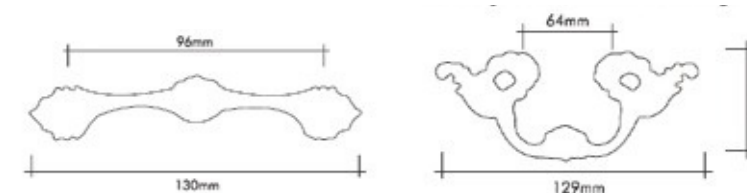

Pirinç imalat / Made of brass
İngiliz Albrifin S vernik
English Albrifin S varnish