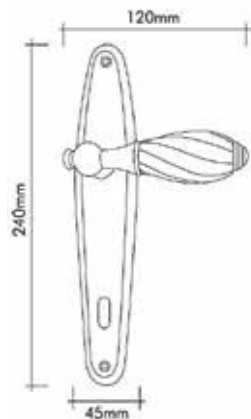

Pirinç imalat / Made of brass
İngiliz Albrifin S vernik
English Albrifin S varnish

ROZET TIPLERİ

Rozet Tipleri
ROSETTES; KEY HOLE, CYCLINE TYPE, WC TYPE

ROZET ODA, YALE, WC

Rozet Tipleri
ROSETTES; KEY HOLE, CYCLINE TYPE, WC TYPE