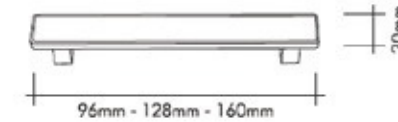

Pirinç imalat / Made of brass
İngiliz Albrifin S vernik
English Albrifin S varnish