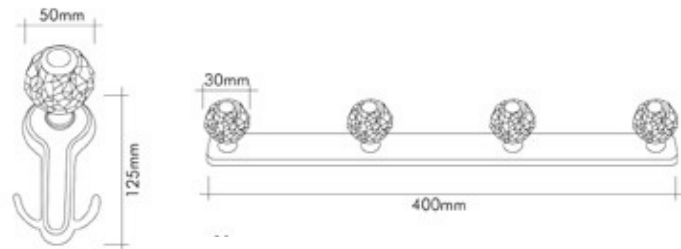

Sahinoğlu
design