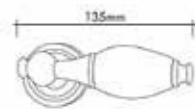

Pirinç imalat / Made of brass
İngiliz Albrifin S vernik
English Albrifin S varnish