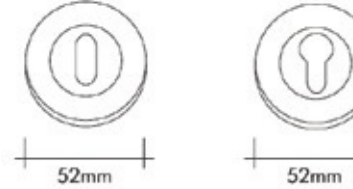

Oda Tip / Key Hole Silindir Tip / Cycline Hole

Pirinç imalat / Made of brass
İngiliz Albrifin S vernik
English Albrifin S varnish

Pirinç imalat / Made of brass
İngiliz Albrifin S vernik
English Albrifin S varnish