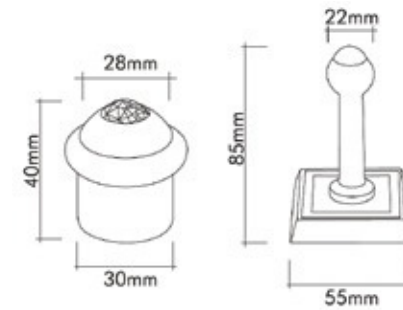

Pirinç imalat / Made of brass
İngiliz Albrifin S vernik
English Albrifin S varnish