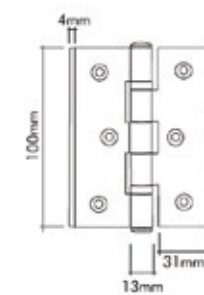

Pirinç imalat / Made of brass
İngiliz Albrifin S vernik
English Albrifin S varnish