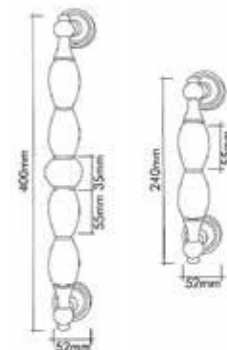

02437-030 24 K
Gold

0137-030 24 K
Gold

1037-030-5 24 K
Gold

1037-030-2 24 K
Gold

Pirinç imalat / Made of brass
İngiliz Albrifin S vernik
English Albrifin S varnish

0137-005
Chrome / Krom

0237-005
Chrome / Krom