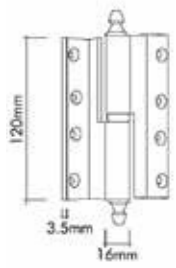

Pirinç imalat / Made of brass
İngiliz Albrifin S vernik
English Albrifin S varnish