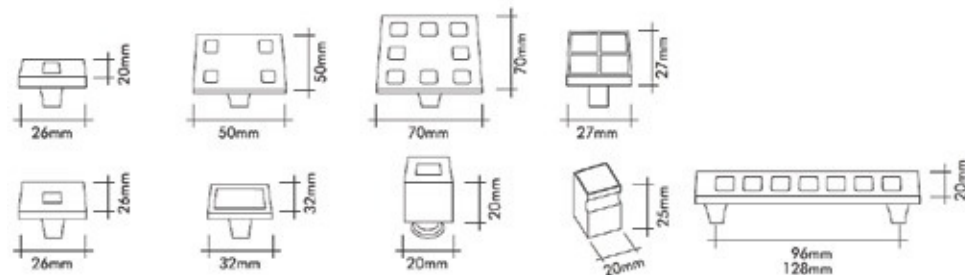

Pirinç imalat / Made of brass
İngiliz Albrifin S vernik
English Albrifin S varnish