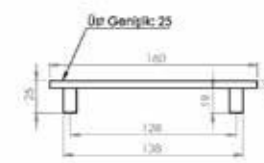

96 mm - 126 mm -160 mm

R
10
CM
15
CM
20
CM
25
CM
30
CM
30
CM

Pirinç imalat / Made of brass
İngiliz Albrifin S vernik
English Albrifin S varnish

75