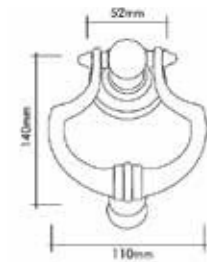

06160-030D
24 K Gold

Pirinç imalat / Made of brass
İngiliz Albrifin S vernik
English Albrifin S varnish

ASLANBAŞ

Prinç Aslan Taktak
Brass Lion Head Door

RUSTIC 24 K GOLD 15 -3 13 5
RUSTİK 24 A. ALTIN

Pirinç imalat / Made of brass
İngiliz Albrifin S vernik
English Albrifin S varnish