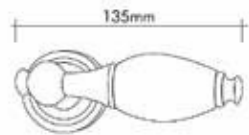

Sahinoglu
design