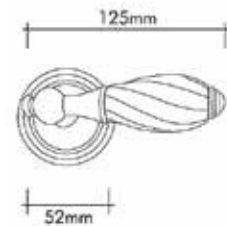

Pirinç imalat / Made of brass
İngiliz Albrifin S vernik
English Albrifin S varnish

ROZET TIPLERİ

Rozet Tipleri
ROSETTES; KEY HOLE, CYCLINE TYPE, WC TYPE

ROZET ODA, YALE, WC

Rozet Tipleri
ROSETTES; KEY HOLE, CYCLINE TYPE, WC TYPE