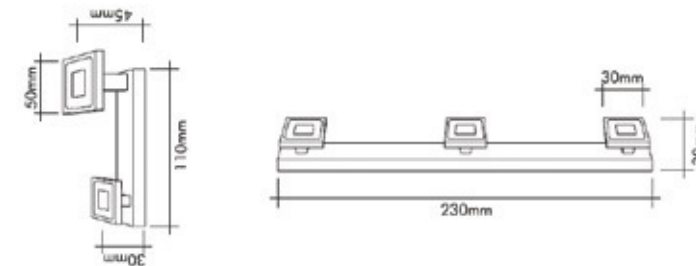

Pirinç imalat / Made of brass
İngiliz Albrifin S vernik
English Albrifin S varnish