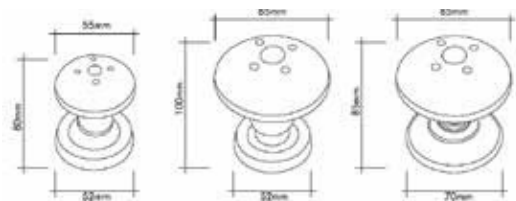

Pirinç imalat / Made of brass
İngiliz Albrifin S vernik
English Albrifin S varnish

Sahinoglu
design

SEFA KAPI TOPLARI

Toplar ve Aksesuarlar
Knobs and Accessories