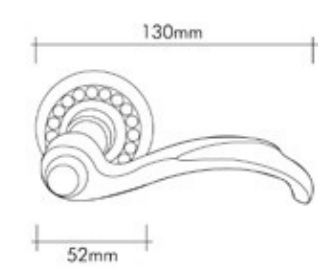

Pirinç imalat / Made of brass
İngiliz Albrifin S vernik
English Albrifin S varnish