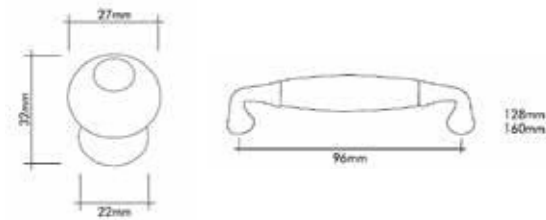

PORCELAIN

Pirinç imalat / Made of brass
İngiliz Albrifin S vernik
English Albrifin S varnish