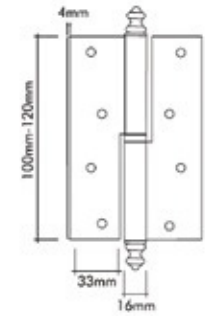

Pirinç imalat / Made of brass
İngiliz Albrifin S vernik
English Albrifin S varnish