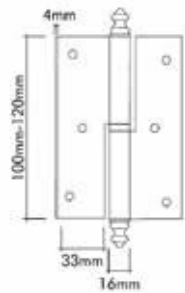

CONCHIGLIA menteşeler

Menteşeler
Lift- Off Hinges

Sahinoglu
design

16120-013-2111
Brass Oxide / Sari Oksit

16120-003-2111U
Gold Color / Altın Rengi

16120-003-2111
Gold Color / Altın Rengi

Pirinç imalat / Made of brass
İngiliz Albrifin S vernik
English Albrifin S varnish