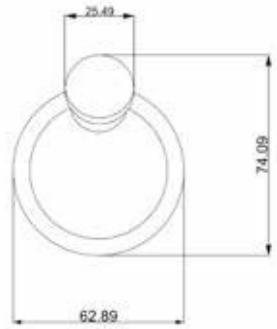

Pirinç imalat / Made of brass
İngiliz Albrifin S vernik
English Albrifin S varnish