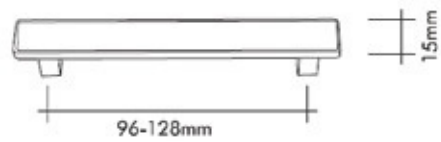

PAYET MOBİLYA KULP

Düğme ve Çekmece Kulplar
Cabinet and Drawer Handles

Sahinoğlu
design

Pirinç imalat / Made of brass
İngiliz Albrifin S vernik
English Albrifin S varnish

Pirinç imalat / Made of brass
İngiliz Albrifin S vernik
English Albrifin S varnish

Sahinoğlu
design

SEDEF MOBİLYA KULP

Düğme ve Çekmece Kulplar
Cabinet and Drawer Handles