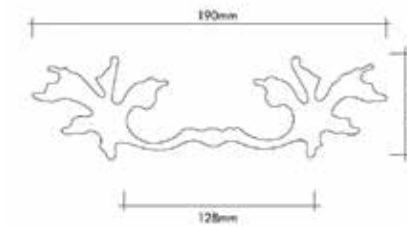

Pirinç imalat / Made of brass
İngiliz Albrifin S vernik
English Albrifin S varnish