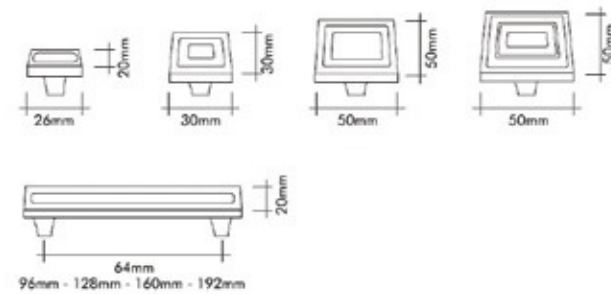

0771-030-3
24 K Gold / 24 Ayar Altın

2571-030-96
24 K Gold / 24 Ayar Altın

0771-030-2
24 K Gold / 24 Ayar Altın

0771-030-1
24 K Gold / 24 Ayar Altın

Pirinç imalat / Made of brass
İngiliz Albrifin S vernik
English Albrifin S varnish