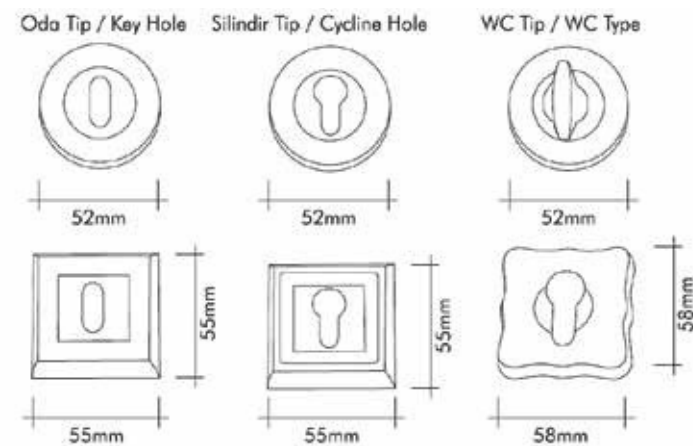

Pirinç imalat / Made of brass
İngiliz Albrifin S vernik
English Albrifin S varnish

ROZET TIPLERİ

Rozet Tipleri
ROSETTES; KEY HOLE, CYCLINE TYPE, WC TYPE

ROZET ODA, YALE, WC

Rozet Tipleri
ROSETTES; KEY HOLE, CYCLINE TYPE, WC TYPE