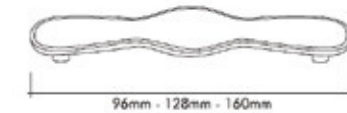

Pirinç imalat / Made of brass
İngiliz Albrifin S vernik
English Albrifin S varnish