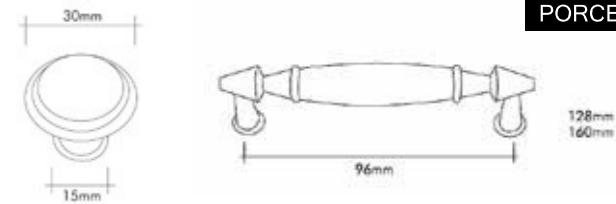

PORCELAIN

Pirinç imalat / Made of brass
İngiliz Albrifin S vernik
English Albrifin S varnish