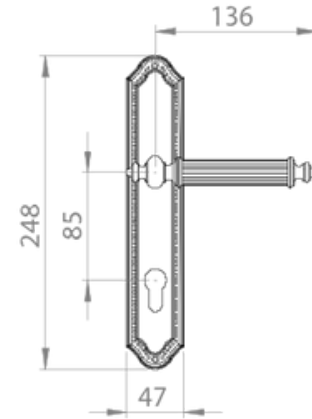

YALE TİP / CYLINDRICAL TYPE