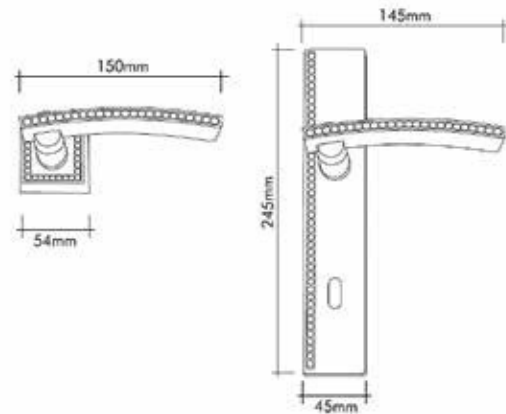

MIMOZA kapı kolLARI

Kapı kolları ve Çekme kollar
Door handle and Pull Handle

Sahinoğlu
design

22475-030Y 24 K
Gold

22475-056
Chrome-Satin silver
Krom-Saten Gümüş

01475-005
Chrome / Krom

01475-030 24 K
Gold

Pirinç imalat / Made of brass
İngiliz Albrifin S vernik
English Albrifin S varnish