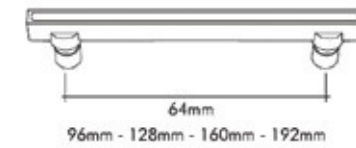

Pirinç imalat / Made of brass
İngiliz Albrifin S vernik
English Albrifin S varnish