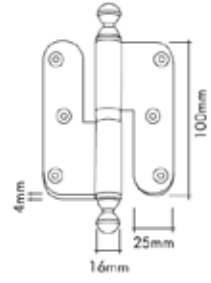

MONDEO menteşeler

Menteşeler
Lift- Off Hinges

Sahinoglu
design

1625R-005-
2111 Chrome /
Krom

Pirinç imalat / Made of brass
İngiliz Albrifin S vernik
English Albrifin S varnish