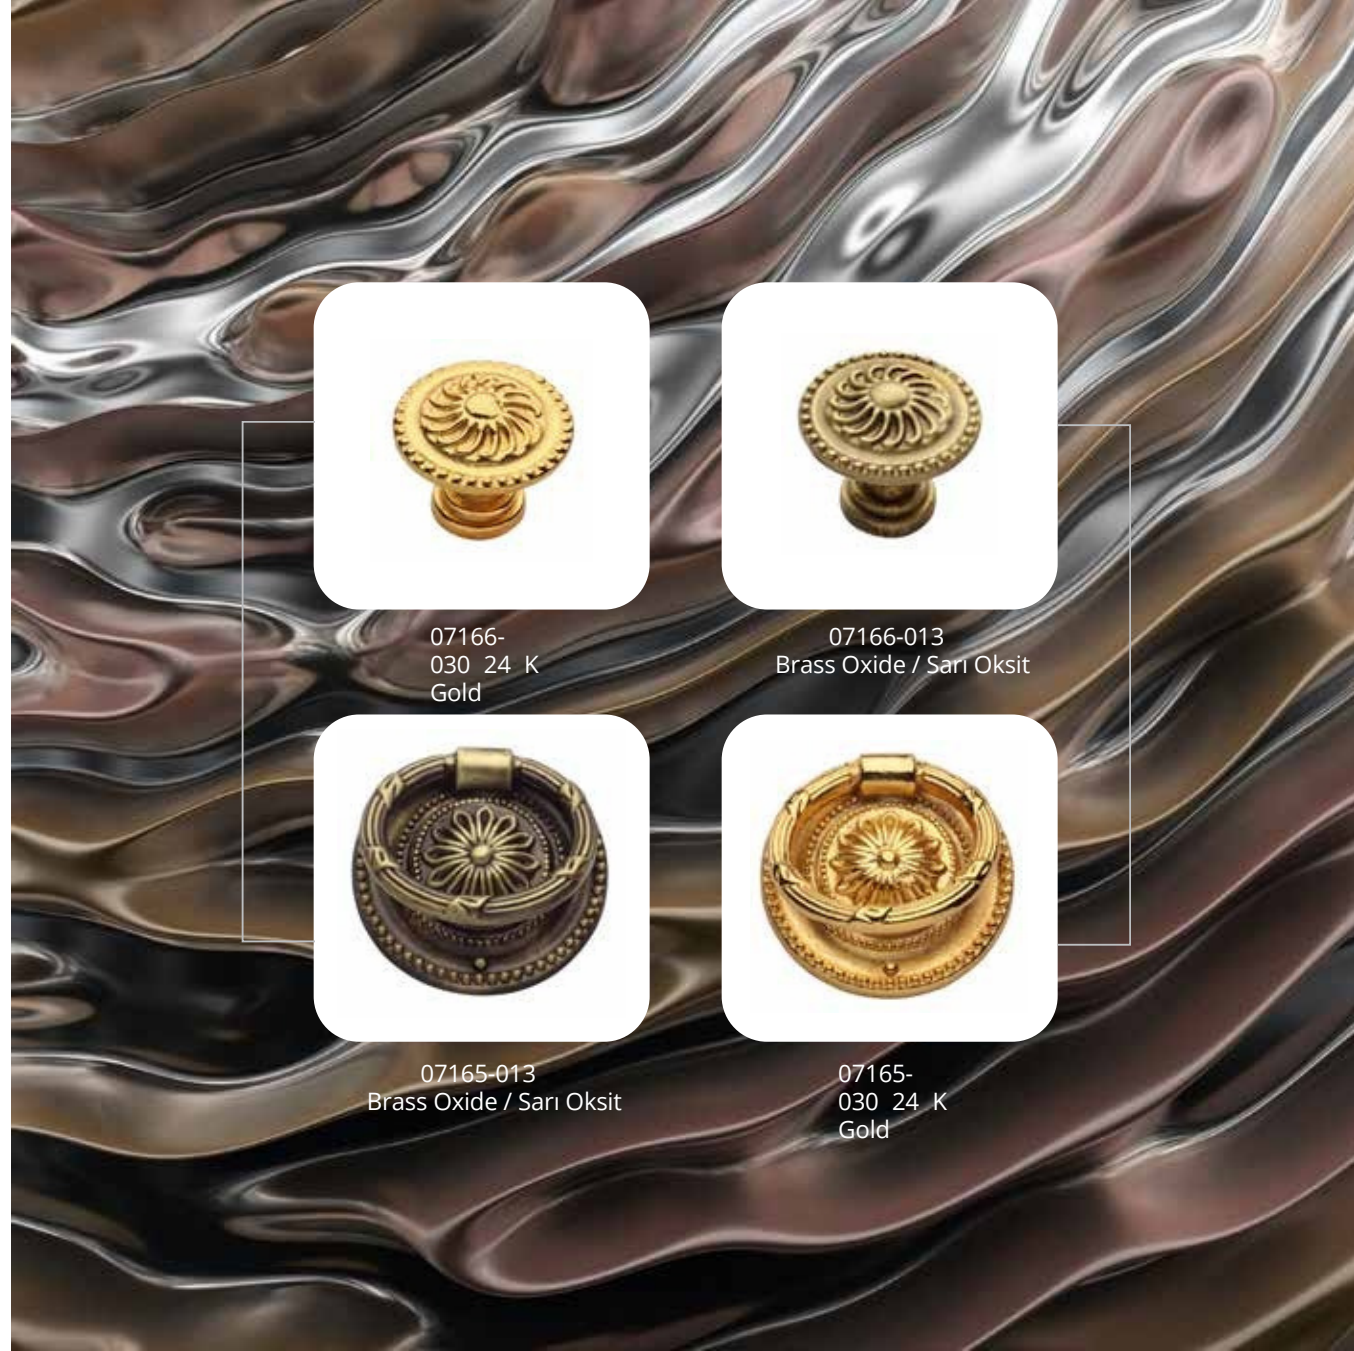

Pirinç imalat / Made of brass
İngiliz Albrifin S vernik
English Albrifin S varnish

07160-7-030 24 K Gold

07160-104-3019-1
White Pattern / Beyaz Patine

07160-65-3019-2
White Pattern- Beyaz Patine

Pirinç imalat / Made of brass
İngiliz Albrifin S vernik
English Albrifin S varnish