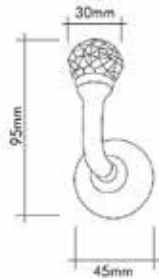

Şahinoğlu
design