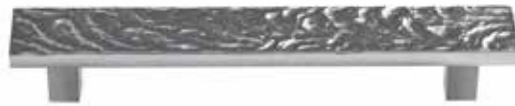

25602-005-
128 Chrome /
Krom

Pirinç imalat / Made of brass
İngiliz Albrifin S vernik
English Albrifin S varnish

R
10
CM
15
CM
20
CM
25
CM
30
CM
30
CM