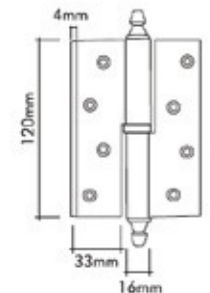

Pirinç imalat / Made of brass
İngiliz Albrifin S vernik
English Albrifin S varnish