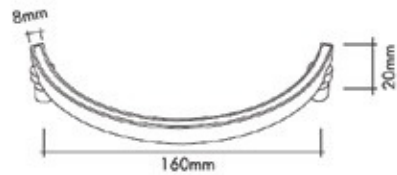

Sahinoglu
design

2573-030-160L
24 K Gold

2573-005-
160R Chrome
/ Krom

2574-005-160
Chrome /
Krom

2574-030-160
24 K Gold

Pirinç imalat / Made of brass
İngiliz Albrifin S vernik
English Albrifin S varnish

Düğme ve Çekmece Kulplar
Cabinet and Drawer Handles