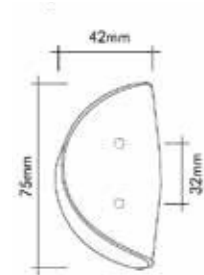

Pirinç imalat / Made of brass
İngiliz Albrifin S vernik
English Albrifin S varnish