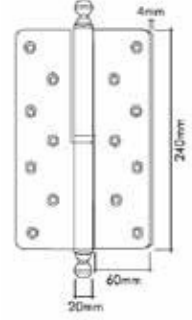

Pirinç imalat / Made of brass
İngiliz Albrifin S vernik
English Albrifin S varnish