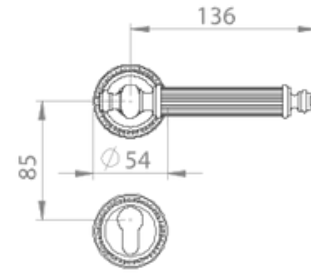

YALE TİP / CYLINDRICAL TYPE