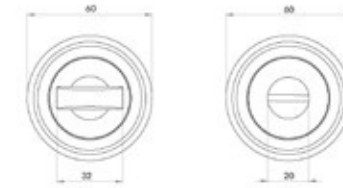

1812-003 Key hole

1812-003Y Cycline type