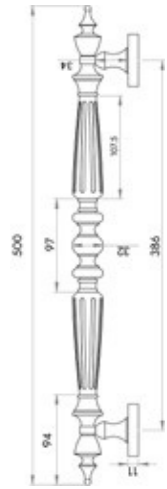

BALI kapı kolLARI | Çekme Kol
Pull Handle

Pirinç imalat / Made of brass
İngiliz Albrifin S vernik
English Albrifin S varnish