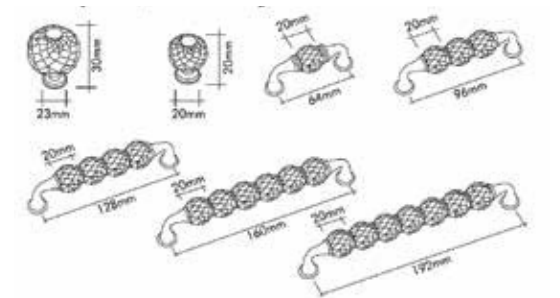

2537-005-160 / 2537-005-192
Chrome /Krom