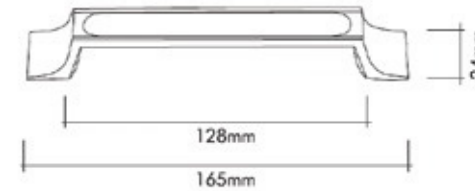

Pirinç imalat / Made of brass
İngiliz Albrifin S vernik
English Albrifin S varnish

Sahinoğlu
design