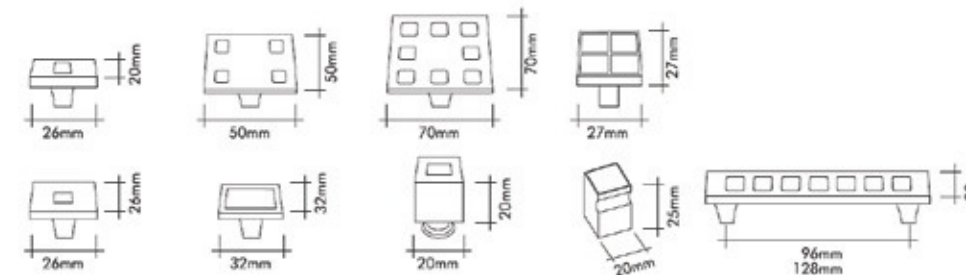

Pirinç imalat / Made of brass
İngiliz Albrifin S vernik
English Albrifin S varnish