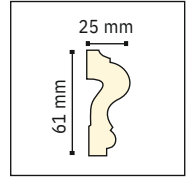

POLIÜRETAN BORDÜR, ÇITA VE SÜPÜRGELİKLER

POLYURETHANE CHAIR RAILS AND SKIRTING BOARDS

MD 2601

MD 2602

MD 2603

MD 2604

MD 2605

MD 2606