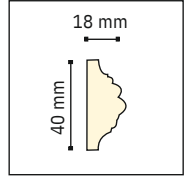

POLIÜRETAN BORDÜR, ÇITA VE SÜPÜRGELİKLER

POLYURETHANE CHAIR RAILS AND SKIRTING BOARDS

MD 2701

MD 2702

MD 2703

MD 2704

MD 2705

MD 2706

MD 2707

Uzunluk : 2440 mm