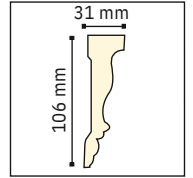

POLIÜRETAN BORDÜR, ÇITA VE SÜPÜRGELİKLER

POLYURETHANE CHAIR RAILS AND SKIRTING BOARDS

MD 2708

14 mm

124 mm

MD 2709

MD 2710

MD 2711