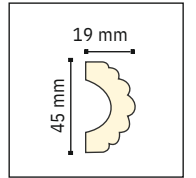

465 x 465 x 10 mm

MPT 1211

320 x 320 x 10 mm

MPT 1212

660 x 485 x 10 mm

MPT 1213

POLIÜRETAN PLAKALAR

POLYURETHANE BOARDS

MD 2608

SÜPÜRGELİKLER / Skirting Boards

MD 2901

MD 2902

MD 2903

Uzunluk : 2440 mm

POLIÜRETAN BORDÜR, ÇITA VE SÜPÜRGELİKLER

POLYURETHANE CHAIR RAILS AND SKIRTING BOARDS

MD 2701

MD 2702

MD 2703

MD 2704

MD 2705

MD 2706

MD 2707

Uzunluk : 2440 mm

POLIÜRETAN BORDÜR, ÇITA VE SÜPÜRGELİKLER

POLYURETHANE CHAIR RAILS AND SKIRTING BOARDS

MD 2708

14 mm

124 mm

MD 2709

MD 2710

MD 2711