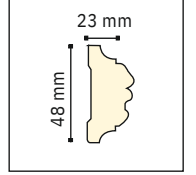

POLIÜRETAN BORDÜR, ÇITA VE SÜPÜRGELİKLER

POLYURETHANE CHAIR RAILS AND SKIRTING BOARDS

MD 2701

MD 2702

MD 2703

MD 2704

MD 2705

MD 2706

MD 2707

Uzunluk : 2440 mm