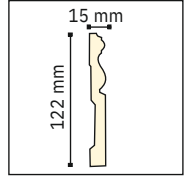

MD 2608

SÜPÜRGELİKLER / Skirting Boards

MD 2901

MD 2902

MD 2903

Uzunluk : 2440 mm

POLIÜRETAN BORDÜR, ÇITA VE SÜPÜRGELİKLER

POLYURETHANE CHAIR RAILS AND SKIRTING BOARDS