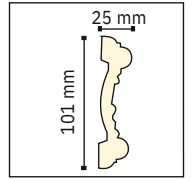

MD 2608

SÜPÜRGELİKLER / Skirting Boards

MD 2901

MD 2902

MD 2903

Uzunluk : 2440 mm

POLIÜRETAN BORDÜR, ÇITA VE SÜPÜRGELİKLER

POLYURETHANE CHAIR RAILS AND SKIRTING BOARDS

MD 2701

MD 2702

MD 2703

MD 2704

MD 2705

MD 2706

MD 2707

Uzunluk : 2440 mm

POLIÜRETAN BORDÜR, ÇITA VE SÜPÜRGELİKLER

POLYURETHANE CHAIR RAILS AND SKIRTING BOARDS

MD 2708

14 mm

124 mm

MD 2709

MD 2710

MD 2711