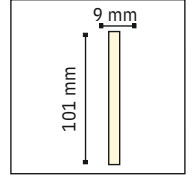

POLIÜRETAN BORDÜR, ÇITA VE SÜPÜRGELİKLER

POLYURETHANE CHAIR RAILS AND SKIRTING BOARDS

MD 2708

14 mm

124 mm

MD 2709

MD 2710

MD 2711