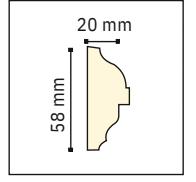

POLIÜRETAN BORDÜR, ÇITA VE SÜPÜRGELİKLER

POLYURETHANE CHAIR RAILS AND SKIRTING BOARDS

MD 2701

MD 2702

MD 2703

MD 2704

MD 2705

MD 2706

MD 2707

Uzunluk : 2440 mm