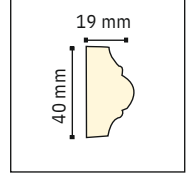

POLIÜRETAN BORDÜR, ÇITA VE SÜPÜRGELİKLER

POLYURETHANE CHAIR RAILS AND SKIRTING BOARDS

MD 2601

MD 2602

MD 2603

MD 2604

MD 2605

MD 2606