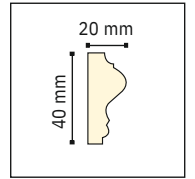

POLIÜRETAN BORDÜR, ÇITA VE SÜPÜRGELİKLER

POLYURETHANE CHAIR RAILS AND SKIRTING BOARDS

MD 2601

MD 2602

MD 2603

MD 2604

MD 2605

MD 2606