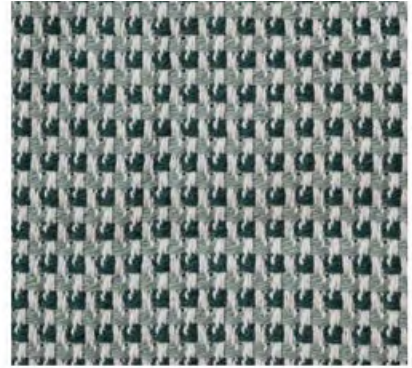

VERONA LEAF