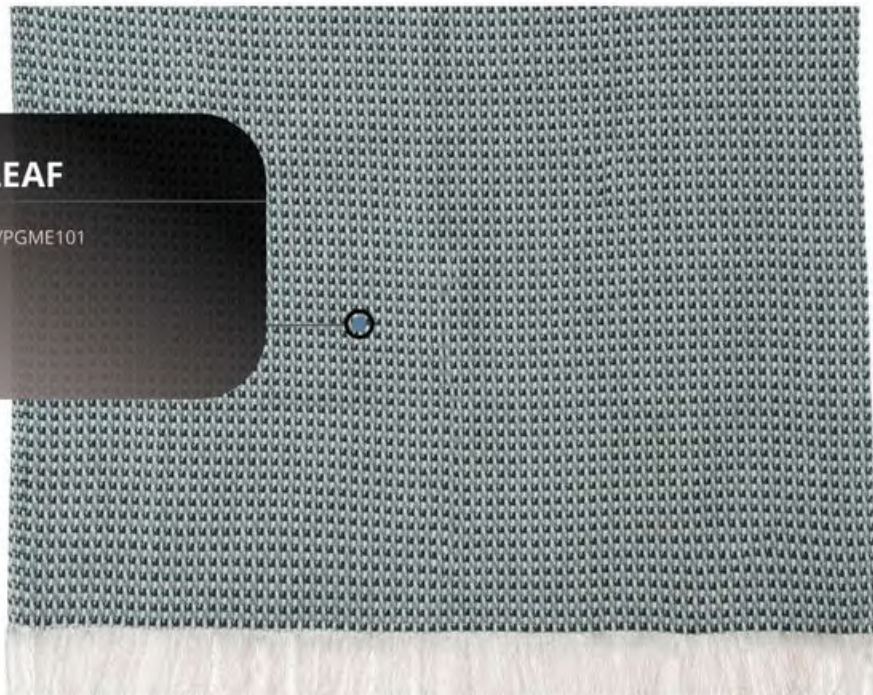

PALERMO

PAGE 51-62

DUAL AESTHETIC

NEW
ARRIVALS
VERONA

VERONA JOY

PRODUCT CODE: #VPPBE103

VERONA LEAF

PRODUCT CODE: #VPGME101

VERONA KULA

VERONA GARDEN

VERONA DREAM

A large, textured fabric sample, likely a carpet or rug, in shades of beige and brown. The texture is a dense, repeating geometric pattern. A dark grey label with rounded corners is positioned on the left side, containing the text "VERONA WOOD". A white circle is drawn on the right side of the fabric, highlighting a portion of the pattern. The fabric is laid out on a light-colored wooden floor.