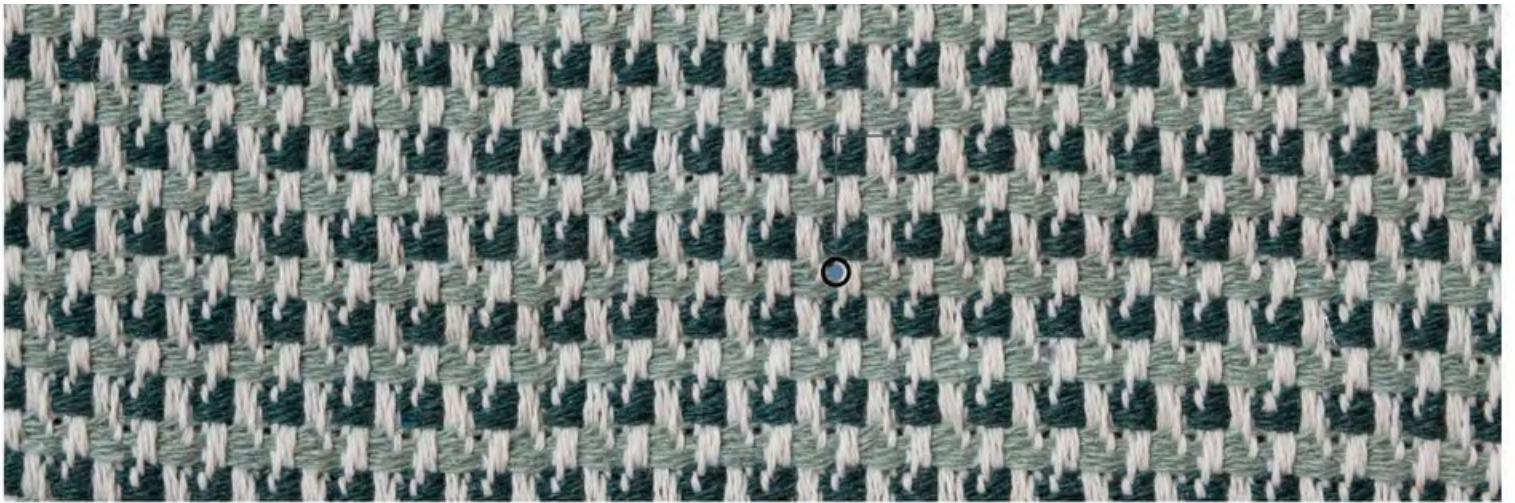

VERONA LEAF

PRODUCT CODE: #VPGME101