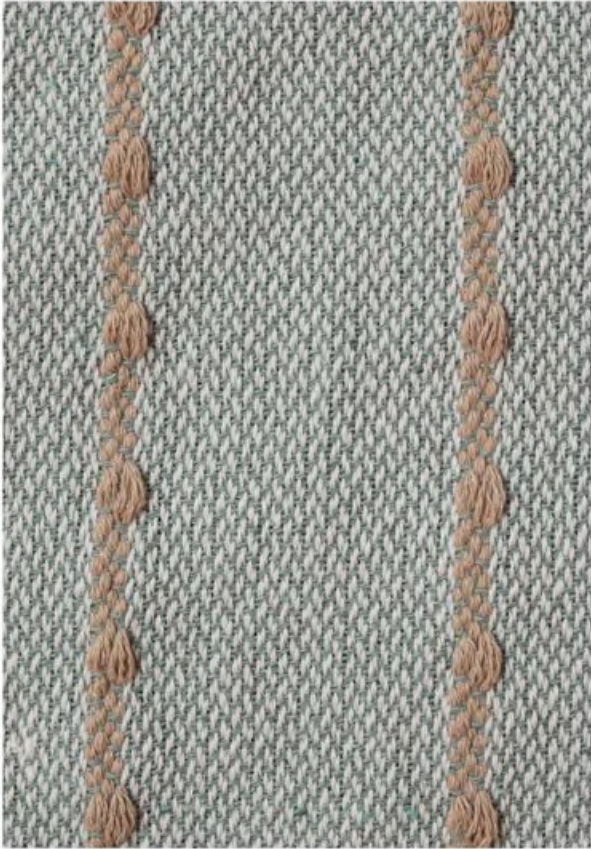

VERONA KULA

VERONA GARDEN

VERONA DREAM

A large, textured fabric sample, likely a carpet or rug, in shades of beige and brown. The texture is a dense, repeating geometric pattern. A dark grey label with rounded corners is positioned on the left side, containing the text "VERONA WOOD". A white circle is drawn on the right side of the fabric, highlighting a portion of the pattern. The fabric is laid out on a light-colored wooden floor.

NEW
ARRIVAL
SIENA

SIENA

NEW LINES
ARRIVAL

— PALERMO —

UNIQUE TEXTURES

LEAF BUBBLE PALERMO

GREEN-BEIGE LINE

BEIGE BUBBLE