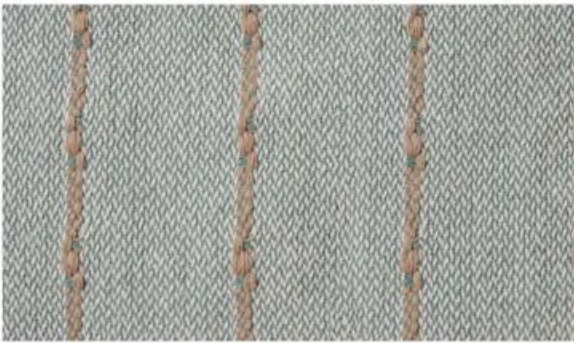

PALERMO

ECRU-BEIGE CHAIN LINE

SPRING / SUMMER 2024

**LEAF REGULAR
PALERMO**

GREEN-BEIGE LINE

BEIGE CHAIN PALERMO
ECRU-BEIGE CAHIN LINE

**BEIGE BUBBLE CHAIN
PALERMO**

ECRU-BEIGE

**LEAF DOUBLE BUBBLE
PALERMO**

GREEN-BEIGE

BEIGE REGULAR
PALERMO

BUBBLE LINE

REGULAR LINE

DOUBLE BUBBLE
LINE

BUBBLE CHAIN LINE

CHAIN LINE