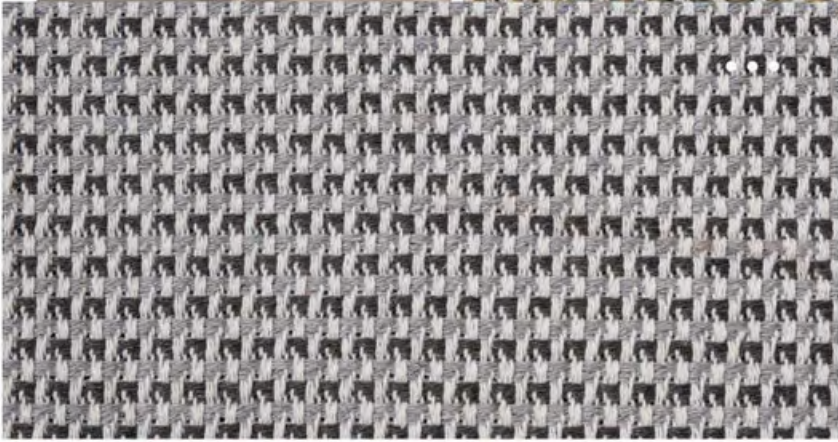

PALERMO

PAGE 51-62

DUAL AESTHETIC

NEW
ARRIVALS
VERONA

VERONA JOY

PRODUCT CODE: #VPPBE103

VERONA LEAF

PRODUCT CODE: #VPGME101

VERONA KULA

VERONA GARDEN

VERONA DREAM

A large, textured fabric sample, likely a carpet or rug, in shades of beige and brown. The texture is a dense, repeating geometric pattern. A dark grey label with rounded corners is positioned on the left side, containing the text "VERONA WOOD". A white circle is drawn on the right side of the fabric, highlighting a portion of the pattern. The fabric is laid out on a light-colored wooden floor.