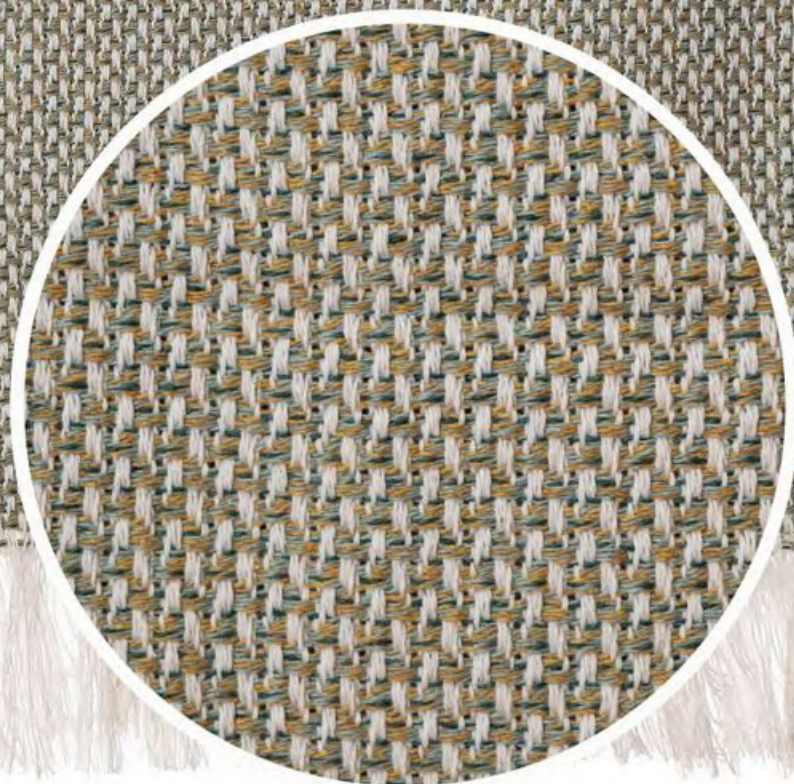

PALERMO

PAGE 51-62

DUAL AESTHETIC

NEW
ARRIVALS
VERONA

VERONA JOY

PRODUCT CODE: #VPPBE103

VERONA LEAF

PRODUCT CODE: #VPGME101

VERONA KULA

VERONA GARDEN

VERONA DREAM

A large, textured fabric sample, likely a carpet or rug, in shades of beige and brown. The texture is a dense, repeating geometric pattern. A dark grey label with rounded corners is positioned on the left side, containing the text "VERONA WOOD". A white circle is drawn on the right side of the fabric, highlighting a portion of the pattern. The fabric is laid out on a light-colored wooden floor.