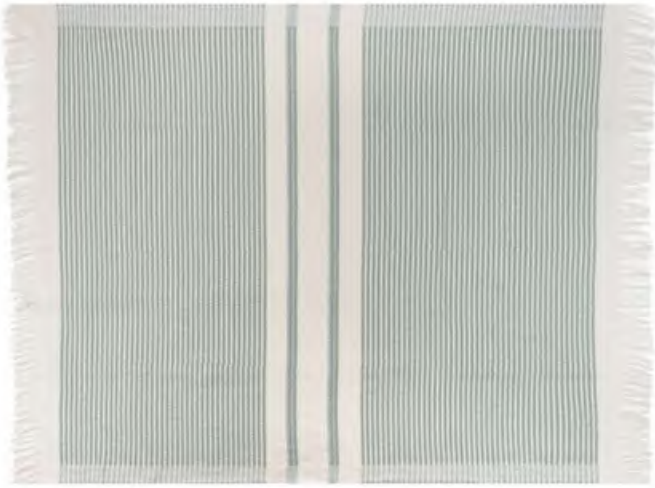

TOLEDO

MINT TOLEDO