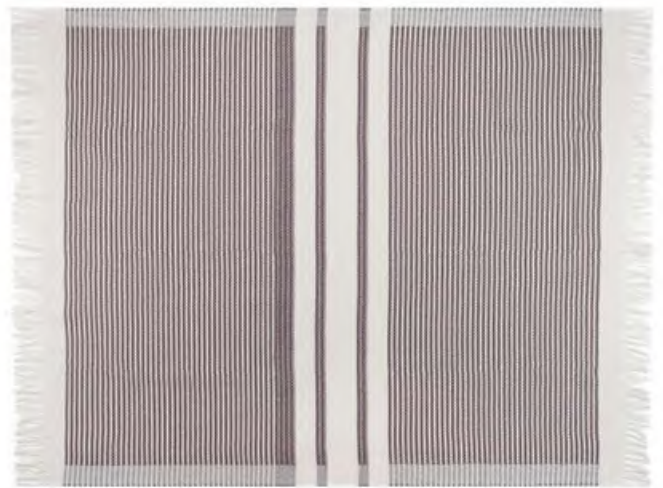

PLUM TOLEDO