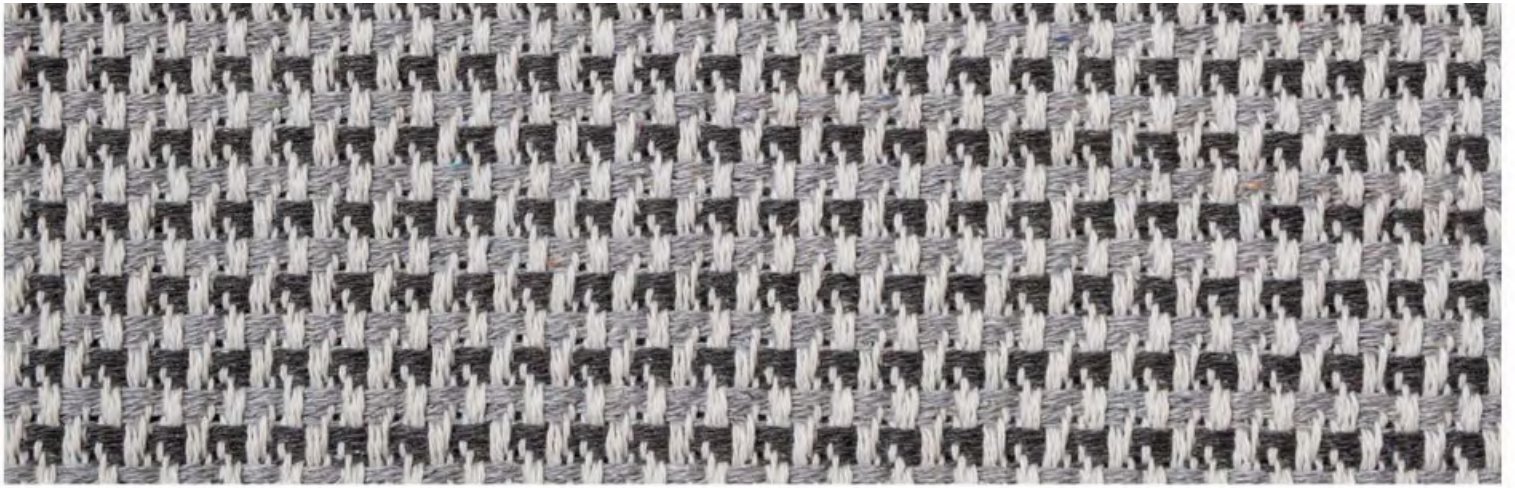

PALERMO

PAGE 51-62

DUAL AESTHETIC

NEW
ARRIVALS
VERONA

VERONA JOY

PRODUCT CODE: #VPPBE103

VERONA LEAF

PRODUCT CODE: #VPGME101

VERONA KULA

VERONA GARDEN

VERONA DREAM

A large, textured fabric sample, likely a carpet or rug, in shades of beige and brown. The texture is a dense, repeating geometric pattern. A dark grey label with rounded corners is positioned on the left side, containing the text "VERONA WOOD". A white circle is drawn on the right side of the fabric, highlighting a portion of the pattern. The fabric is laid out on a light-colored wooden floor.