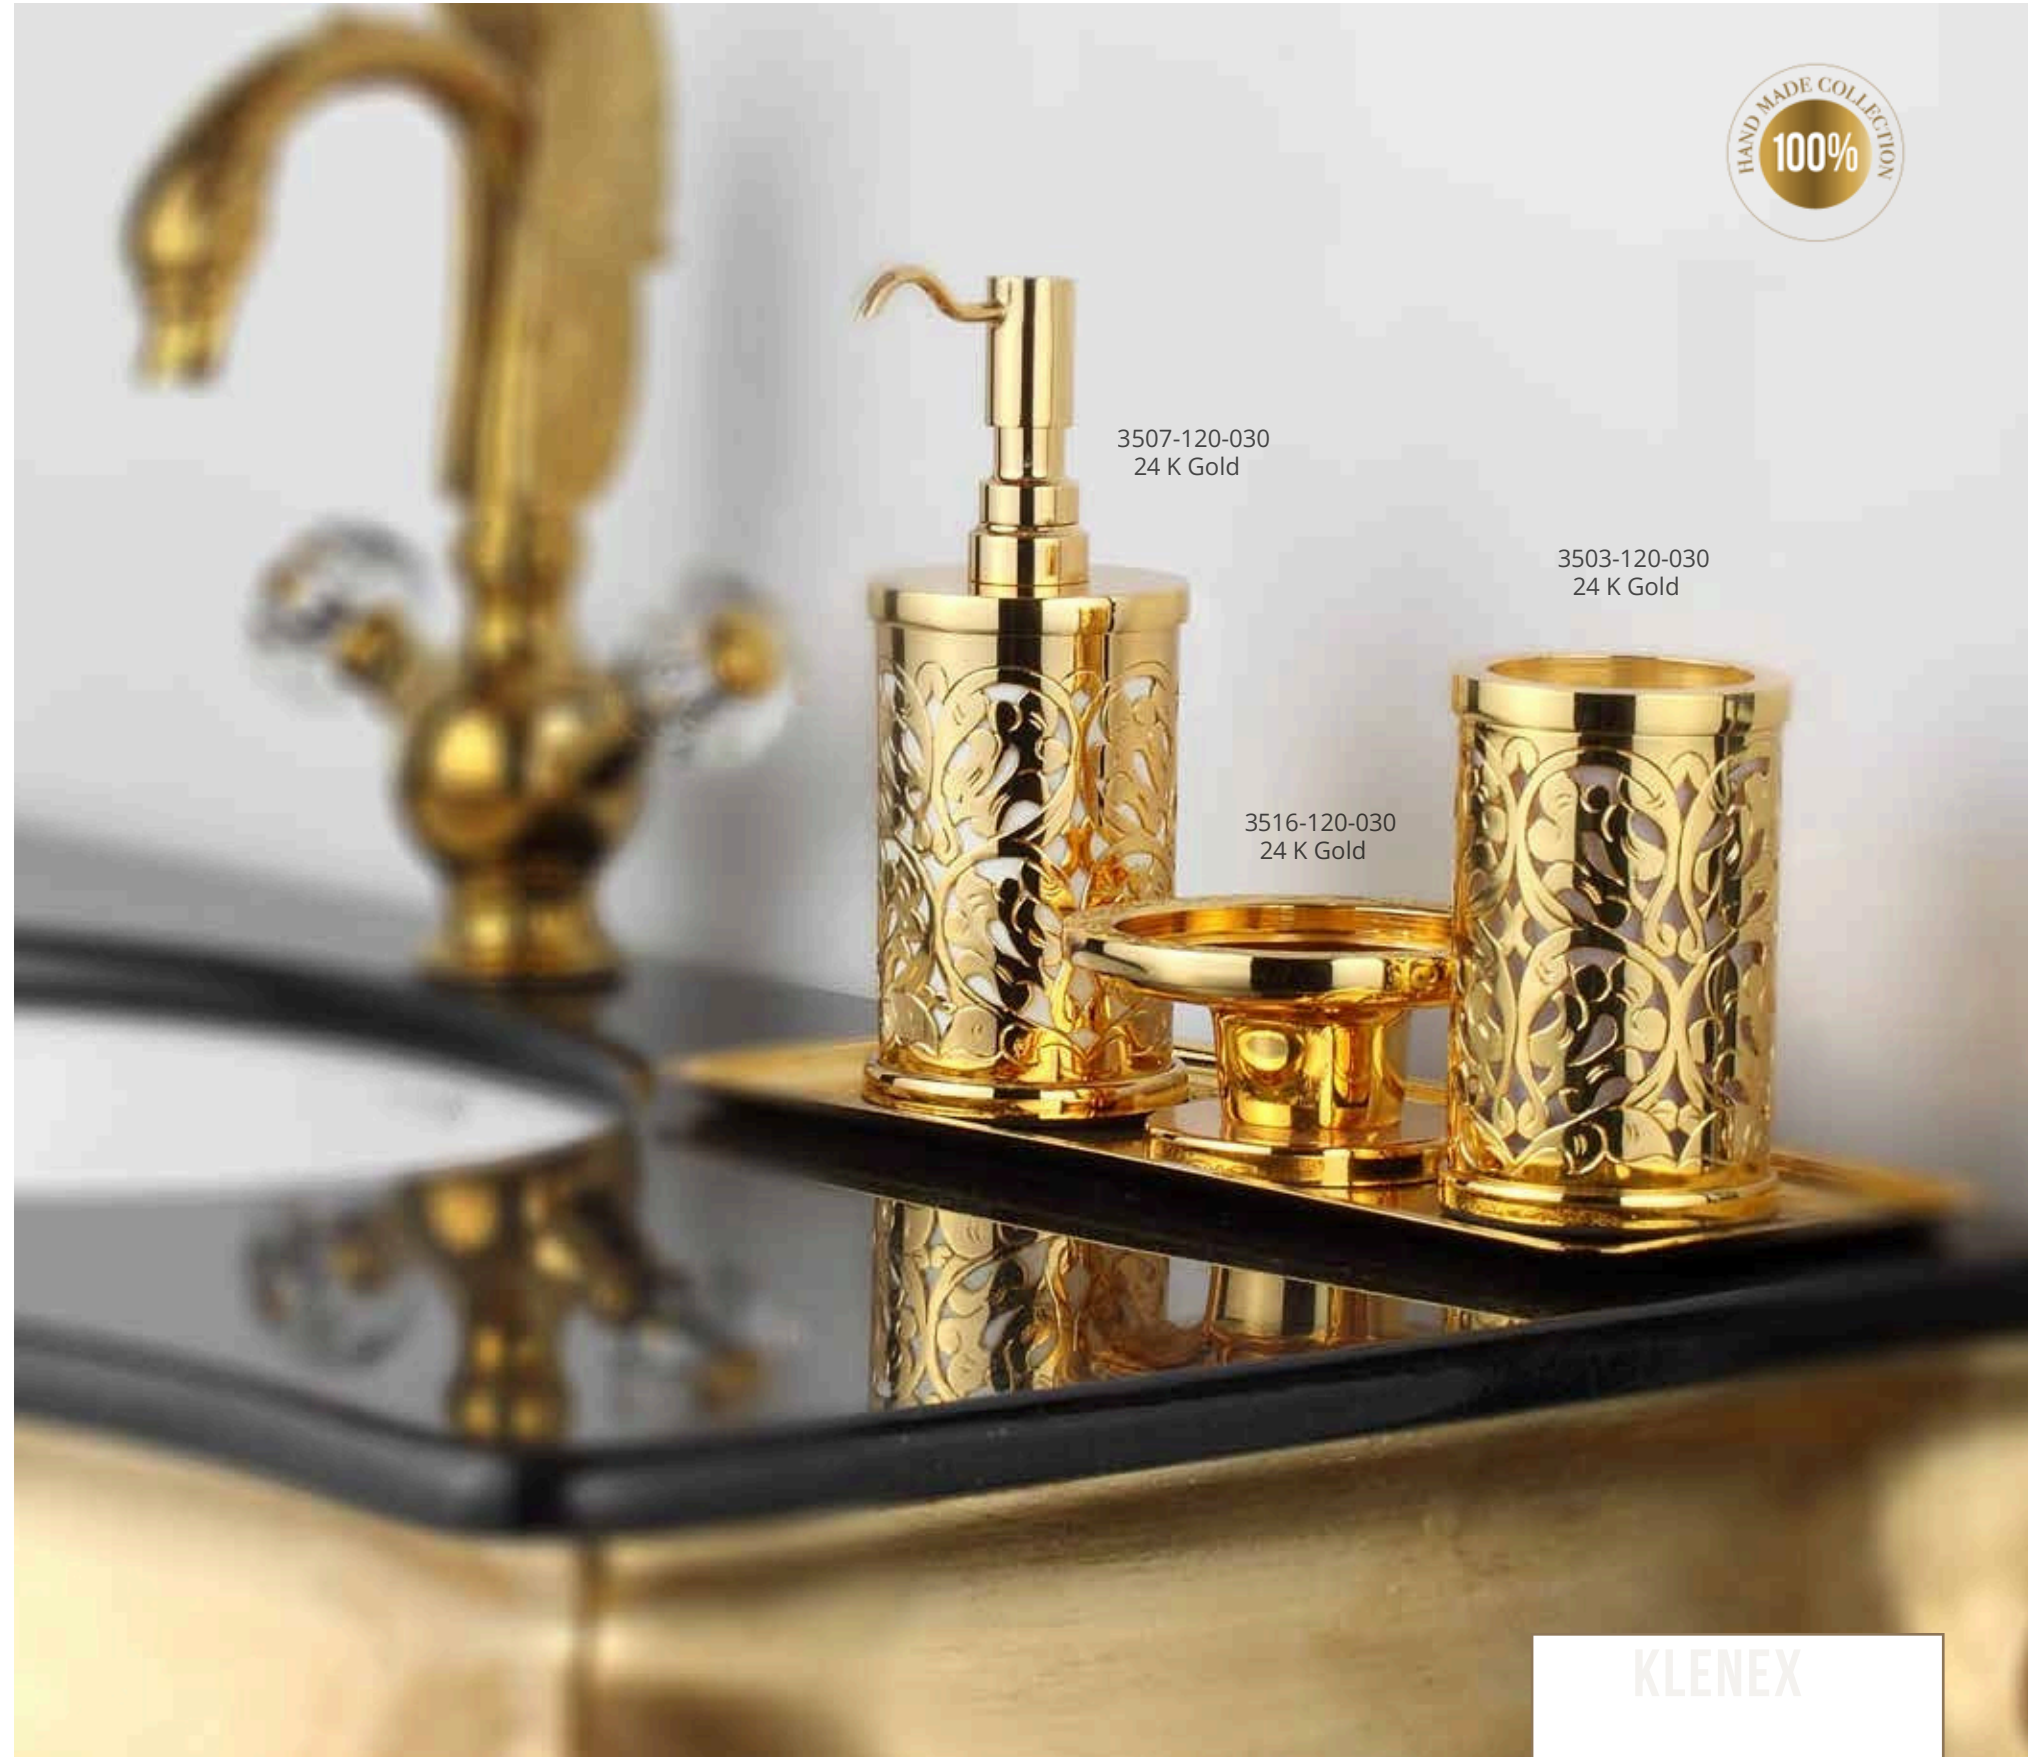

3507-120-030
24 K Gold

3503-120-030
24 K Gold

3516-120-030
24 K Gold

Tray: 3541-3-030 / 24 K Gold

KLENEX

3549-120-030 / 24 K Gold

Pirinç imalat / Made of brass
İngiliz Albrifin S vernik
English Albrifin S varnish