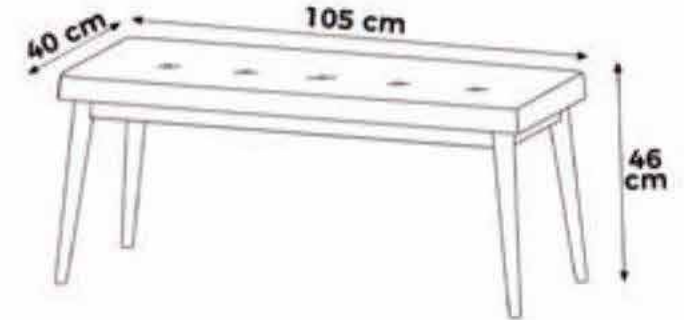

JERRY KUMAŞ / JERRY FABRIC