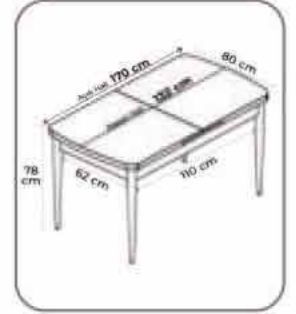

ALSE SERİSİ SANDALYE (ALSE SERIES CHAIR)

ÖZELLİKLER / FEATURES

- ☐ BABYFACE KUMAŞ / BABYFACE FABRIC
- ☐ METAL İSKELET / METAL FRAME
- ☐ OTURMA SÜNGERİ 28 DNS / SITTING SPONGE 28 DNS.
- ☐ SIRT SÜNGERİ 22 DNS / BACK SPONGE 22 DNS
- ☐ STATİK BOYALI METAL AYAK / STATIC PAINTED METAL LEG