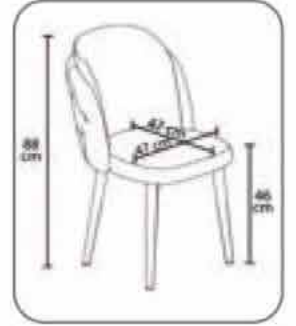

MASA RENK SEÇENEKLERİ / TABLE OPTIONS

ANTRASİT İRONİ
/ ANTHRACITE IRONY

BEYAZ MERMER
/ WHITE MARBLE

HAZAR
/ CASPIAN

RAMPLA GRİ
/ GRAY WITH RAMP

SANDALYE RENK SEÇENEKLERİ / CHAIR COLORS

ANTRASİT
/ ANTHRACITE

CAPPUCCINO
/ CAPPUCCINO

GRİ
/ GREY

KREM
/ CREAM

SİYAH
/ BLACK

Ölçüler / Technical Data

1 Adet Masa / 1 Table	6 Adet Sandalye / 6 Chair	Masa Takımı / Table Set
0,20 m³	0,59 m³	0,79 m³
34,5 kg	48,76 kg	83,26 kg

DETAY ve AYAK RENK SEÇENEKLERİ / DETAIL and FOOT COLOR OPTIONS

KROM
/ CHROME

ALTIN
/ GOLD