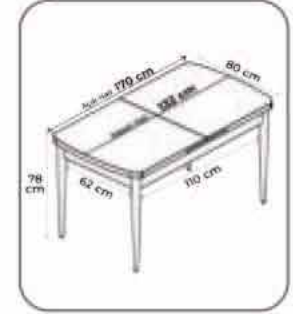

LİA SERİSİ TEK MASA (LIA SERIES TABLE)

SEÇENEKLER / OPTIONS

- ☐ MDF /MDF
- ☐ SUNTALAM /CHIPBOARD
- ☐ 80 x 132 cm.
- ☐ 70 x 114 cm.
- ☐ AÇILABİLİR MASA / OPENABLE TABLE
- ☐ LAKE BOYALI AHSAP AYAK / LACQUE PAINTED WOOD LEG

NETA SERİSİ SANDALYE (NETA SERIES CHAIR)

ÖZELLİKLER / FEATURES

- ☐ BABYFACE KUMAŞ / BABYFACE FABRIC
- ☐ METAL İSKELET / METAL FRAME
- ☐ OTURMA SÜNGERİ 28 DNS / SITTING SPONGE 28 DNS.
- ☐ SIRT SÜNGERİ 22 DNS / BACK SPONGE 22 DNS.
- ☐ LAKE BOYALI AHSAP AYAK / LACQUE PAINTED WOOD LEG.