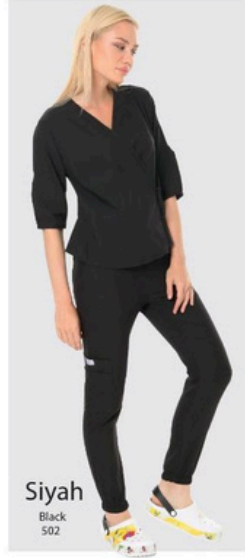

CODE: 360

Size / Beden : **XXS - XS - S - M - L - XL**

Fabric Type / Kumaş Cinsi:

SPRING LYCRA (115 gr/m2)

Karışımı / Mixture : 34% Cotton , 61% Polyester %5 lycra