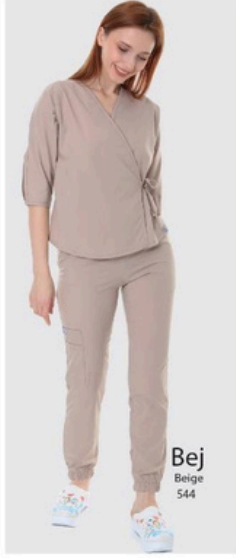

CODE: 360

Size / Beden : **XXS - XS - S - M - L - XL**

Fabric Type / Kumaş Cinsi:

SPRING LYCRA (115 gr/m2)

Karışımı / Mixture : 34% Cotton , 61% Polyester %5 lycra