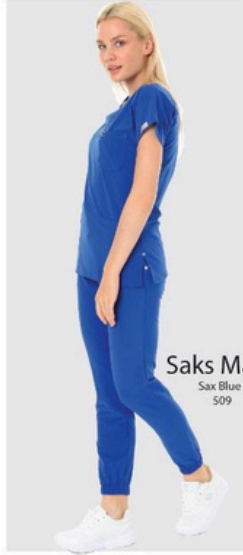

Siyah
Black
502

Saks Mavi
Sax Blue
509