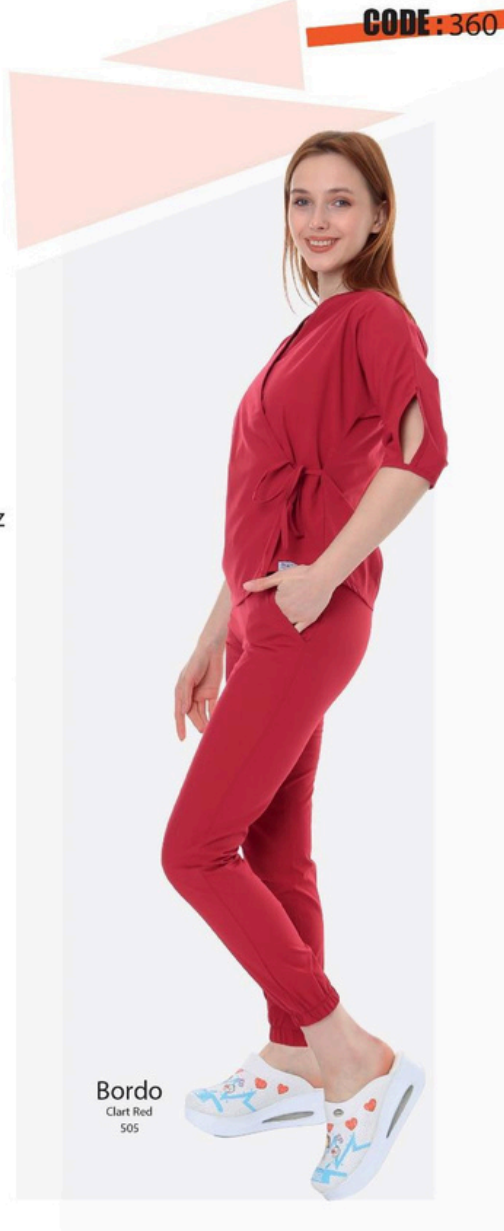

CODE: 360

Size / Beden : **XXS - XS - S - M - L - XL**

Fabric Type / Kumaş Cinsi:

SPRING LYCRA (115 gr/m2)

Karışımı / Mixture : 34% Cotton , 61% Polyester %5 lycra