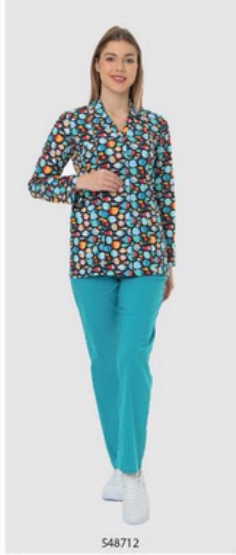

◀ **Size / Beden : XXS - XS - S - M - L - XL**

◀ **Fabric Type / Kumaş Ginsi:**

TerryCotton (115 gr/m2)

Karışımı / Mixture : 35% cotton , 65% Polyester