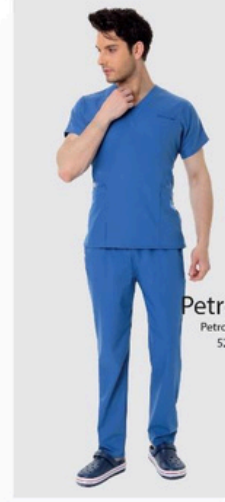

Fabric Type / Kumaş Cinsi:

Flexcool LYCRA (135 gr/m2)

Karışımı / Mixture : 60% Cotton , 35% Polyester %5 lycra

CODE: 371

Haki
khaki
547

Avci Yeşili
Hunter Green
506

Petrol Mavi
Petrol Blue
524

lacivert
Navyblue
501