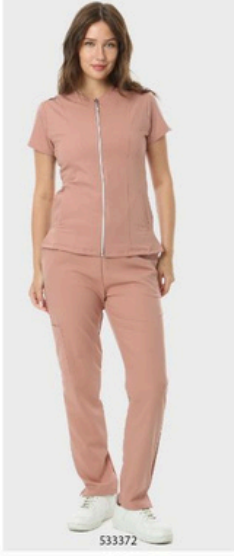

◀ **Size / Beden : XXS - XS - S - M - L - XL**

◀ **Fabric Type / Kumaş Cinsi:**

PoliViskon (195 gr/m2)

Karışımı / Mixture : 23% viskon, 69% Polyester %8 lycra