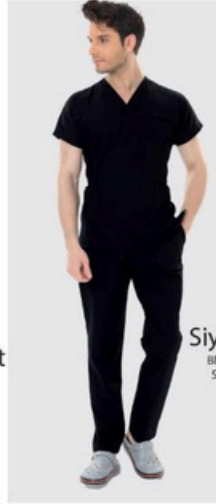

Kiremit
brick color
534

Siyah
Black
502