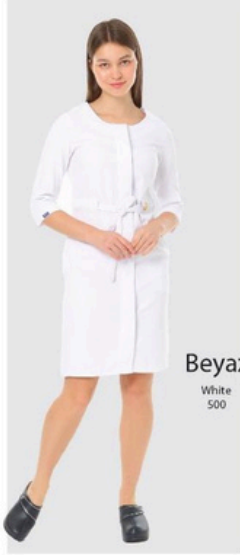

Color:

Gül Kuru
dried rose
533

Kahve Rengi
Brown
529

Size / Beden : **XXS - XS - S - M - L - XL - XXL - 3XL**

Fabric Type / Kumaş Cinsi:

SOFT LYCRA (155 gr/m2)

Karışımı / Mixture : 25 % Cotton 72% Polyester 3% Lycra