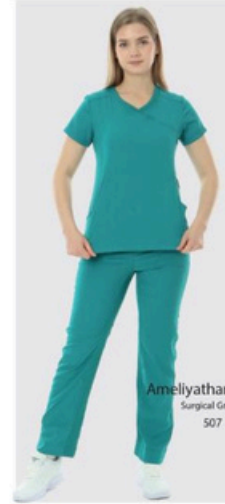

◀ **Size / Beden : XXS - XS - S - M - L - XL**

◀ **Fabric Type / Kumaş Cinsi:**

SOFT LYCRA (155 gr/m2)

Karışımı: 25% Pamuk, 72% Polyester %3 lycra