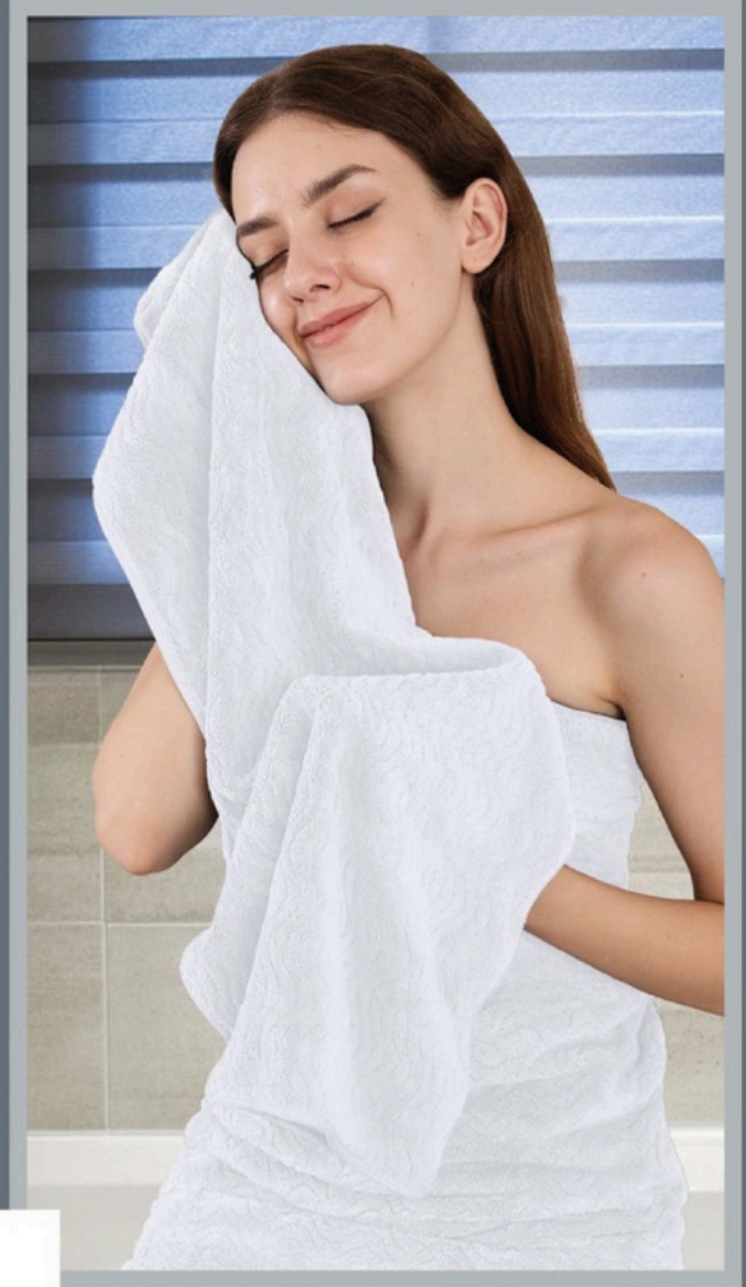

3 PCS TOWEL SET

70*140 CM BATH TOWEL
50*90 CM HAND TOWEL
50*70 CM TOWEL FOR FEET

© 1990-2023 BUREL HCV HONOR L'OROLEN

MEIV 3PIECES 3PCS. 3PIECES 3PCS. 3PIECES 3PCS.