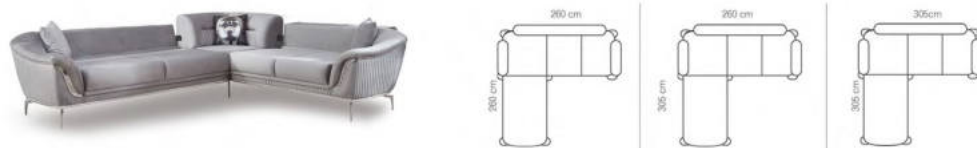

KOD: 22-701/ RENK:(S+2+K) MILANO 24

TITANIUM

Corner Set

MASERATI

KOD: 22-801/ RENK:(S+2+K) MILANO 05

SIERRA

Corner Set

KOD: 211 / RENK: ROLA 9261/(K) TETRİS 02