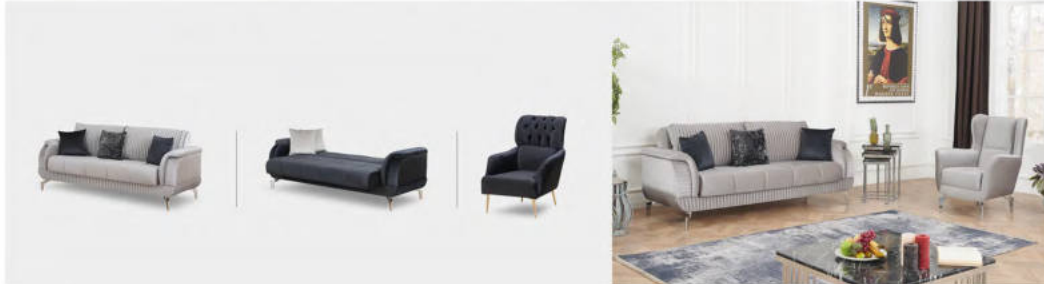

ENNA Delux Set

KOD: 21-601 / RENK: (S) ŞEHZADE 12 / (S+B+B) ŞEHZADE 16