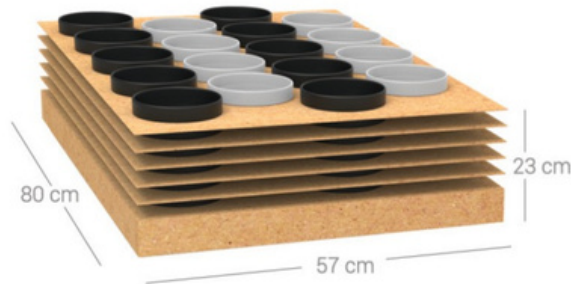

∅ 14,5 cm
↓ 7 cm
(FF) 650 cc

∅ 14,7 cm
↓ 6,4 cm
(FF) 550 cc

∅ 13,8 cm
↓ 7,6 cm
(FF) 530 cc

∅ 13,9 cm
↓ 8,2 cm
(FF) 650 cc

Tray Box

∅ 80 cm
⊖ 57 cm
↓ 23 cm

Qty: 108 pcs.

18 pcs items on 1 layer and 6 layers on 1 tray
1 tray includes 108 pcs items(57x80x23 cm)
4 trays on 1 half pallet (80x57x115 cm)
432 pcs items on 1 half pallet
2 half pallets on 1 full pallet (115x80x130 cm)

18 pcs items on 1 layer and 6 layers on 1 tray
1 tray includes 108 pcs items(57x80x23 cm)
8 trays on 1 full pallet (115x80x130 cm)
864 pcs items on full pallet