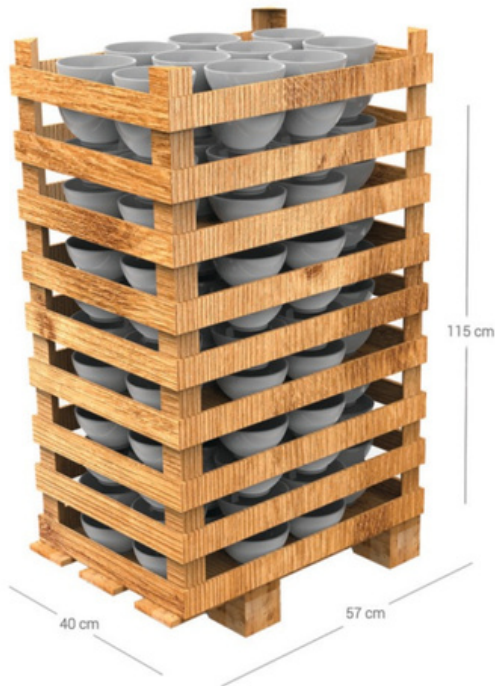

Quarter (1/4) Pallet

- ⊘ 40 cm   Qty:3 Wooden Crates
- ⊖ 57 cm   Total Qty:264 Bowls
- ⊕ 115 cm

20 DC Container
168 Wooden Crates
56 Quarter Pallets
14 Full Pallets
Total Qty. 14.784 Bowls