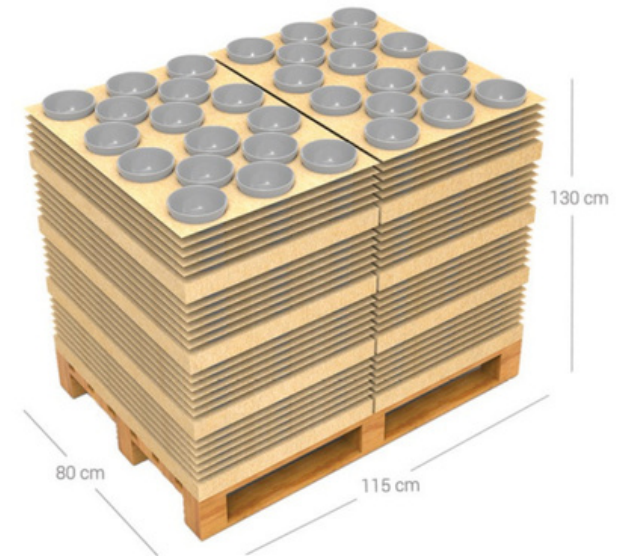

Full (1/1) Pallet

- ⊘ 80 cm Qty:16 Trays/ 96 Layers
- ⊖ 115 cm Total Qty:768 Bowls
- ⊕ 130cm

40 HC Container
(Two Layers Pallet Loading)
896 Trays / 5376 Layers
224 Quarter Pallets
56 Full Pallets
Total Qty: 43.008 Bowls