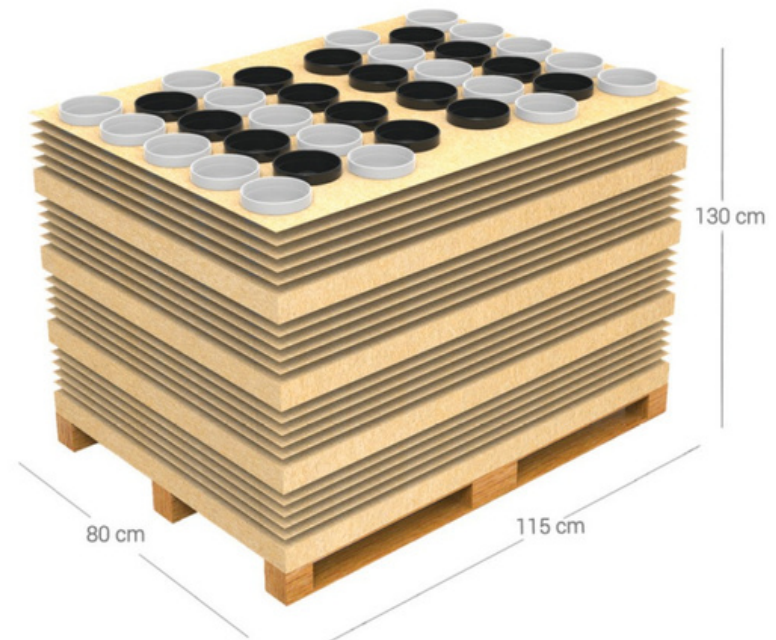

Full (1/1) Pallet

80 cm Qty:8 Trays / 48 Layers
115 cm Total Qty:864 Bowls
130 cm

20 DC Container
112 Trays / 672 Layers
56 Quarter Pallets
14 Full Pallets
Total Qty: 12.096 Bowls

40 DC Container
224 Trays / 1344 Layers
112 Quarter Pallets
28 Full Pallets
Total Qty: 24.192 Bowls

40 HC Container
(Two Layers Pallet Loading)
448 Trays / 2688 Layers
224 Quarter Pallets
56 Full Pallets
Total Qty: 43.384 Bowls