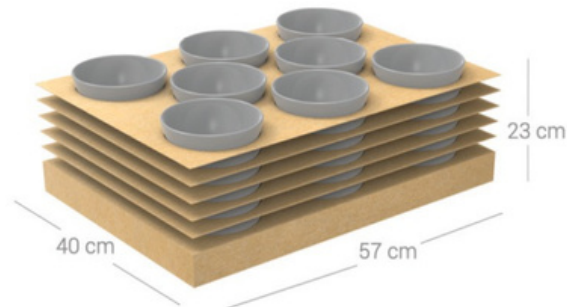

Joker 14 cm

∅ 14,5 cm
 ↓ 7 cm
 ☰ 650 cc

Kera 14 cm

∅ 14,7 cm
 ↓ 6,4 cm
 ☰ 550 cc

Badem 14 cm

∅ 13,8 cm
 ↓ 7,6 cm
 ☰ 530 cc

Rodos 14 cm

∅ 13,9 cm
 ↓ 8,2 cm
 ☰ 650 cc

Tray Box

∅ 40 cm Qty: 48 pcs.
 ⊖ 57 cm
 ↓ 23 cm

8 pcs items on 1 layer and 6 layers on 1 tray
 1 tray includes 48 pcs items (57x40x23 cm)
 4 trays on 1 quarter pallet (57x40x115 cm)
 192 pcs items on 1 quarter pallet
 4 quarter pallets on 1 full pallet (115x80x130 cm)