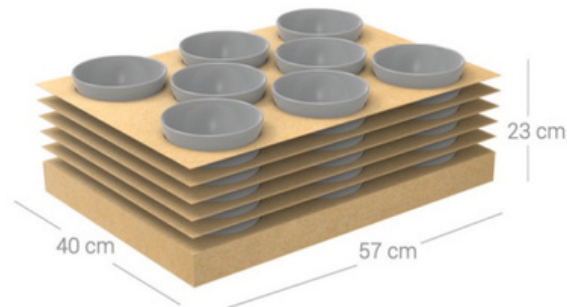

∅ 13,9 cm
Ⓢ 8,2 cm
Ⓢ 650 cc

Cylindrical 10 cm

∅ 8,5 cm
Ⓢ 9,1 cm
Ⓢ 335 cc

Qty:3 Wooden Crates

Qty:3 Wooden Crates

Full (1/1) Pallet

∅ 80 cm
Ⓢ 115 cm
Ⓢ 125 cm

20 DC Container
14 Full Pallets

40 DC Container
28 Full Pallets

40 HC Container
(Two Layers Pallet Loading)
26 Full Pallets

Joker 14 cm

∅ 14,5 cm
 ↓ 7 cm
 ☑ 650 cc

Kera 14 cm

∅ 14,7 cm
 ↓ 6,4 cm
 ☑ 550 cc

Badem 14 cm

∅ 13,8 cm
 ↓ 7,6 cm
 ☑ 530 cc

Tray Box

∅ 57 cm Qty: 48 pcs.
 ⊖ 40 cm
 ↓ 23 cm

8 pcs items on 1 layer and 6 layers on 1 tray
 1 tray includes 48 pcs items (57x40x23 cm)
 4 trays on 1 display (57x40x115 cm)
 192 pcs items on 1 display
 1 display on 1 quarter pallet
 4 quarter pallets on 1 full pallet (115x80x130 cm)