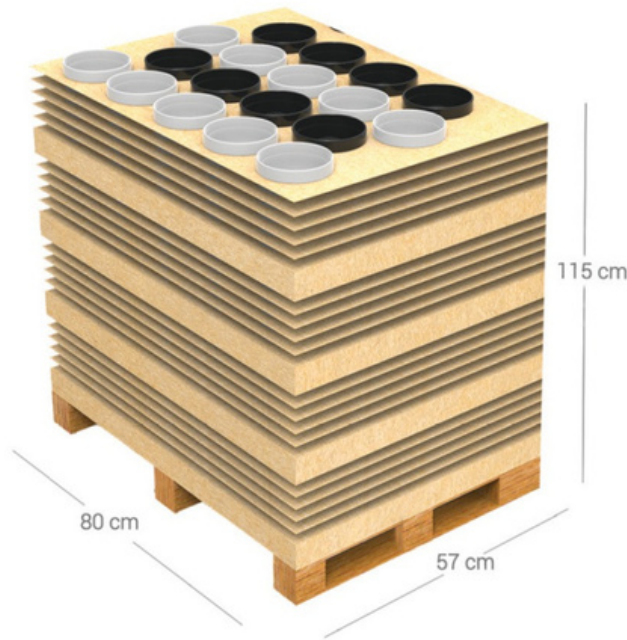

Tray Box

∅ 80 cm
 ⊖ 57 cm
 ↓ 23 cm

Qty: 108 pcs.

18 pcs items on 1 layer and 6 layers on 1 tray
 1 tray includes 108 pcs items(57x80x23 cm)
 4 trays on 1 half pallet (80x57x115 cm)
 432 pcs items on 1 half pallet
 2 half pallets on 1 full pallet (115x80x130 cm)

18 pcs items on 1 layer and 6 layers on 1 tray
 1 tray includes 108 pcs items(57x80x23 cm)
 8 trays on 1 full pallet (115x80x130 cm)
 864 pcs items on full pallet

Half (1/2) Pallet

 80 cm Qty:4 Trays / 24 Layers
 57 cm Total Qty:432 Bowls
 115 cm