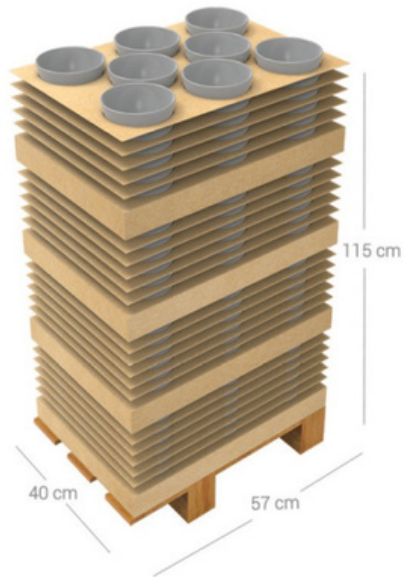

Tray Box

∅ 40 cm Qty: 48 pcs.
 ⊖ 57 cm
 ↓ 23 cm

8 pcs items on 1 layer and 6 layers on 1 tray
 1 tray includes 48 pcs items (57x40x23 cm)
 4 trays on 1 quarter pallet (57x40x115 cm)
 192 pcs items on 1 quarter pallet
 4 quarter pallets on 1 full pallet (115x80x130 cm)

8 pcs items on 1 layer and 6 layers on 1 tray
 1 tray includes 48 pcs items(57x40x23 cm)
 8 trays on 1 half pallet (80x57x115 cm)
 384 pcs items on 1 half pallet
 2 half pallets on 1 full pallet (115x80x130 cm)

8 pcs items on 1 layer and 6 layers on 1 tray
 1 tray includes 48 pcs items(57x40x23 cm)
 16 trays on 1 full pallet (115x80x130 cm)
 768 pcs items on full pallet

Quarter (1/4) Pallet

- ⊘ 40 cm Qty:4 Trays / 24 Layers
- ⊖ 57 cm Total Qty:192 Bowls
- ⊕ 115 cm