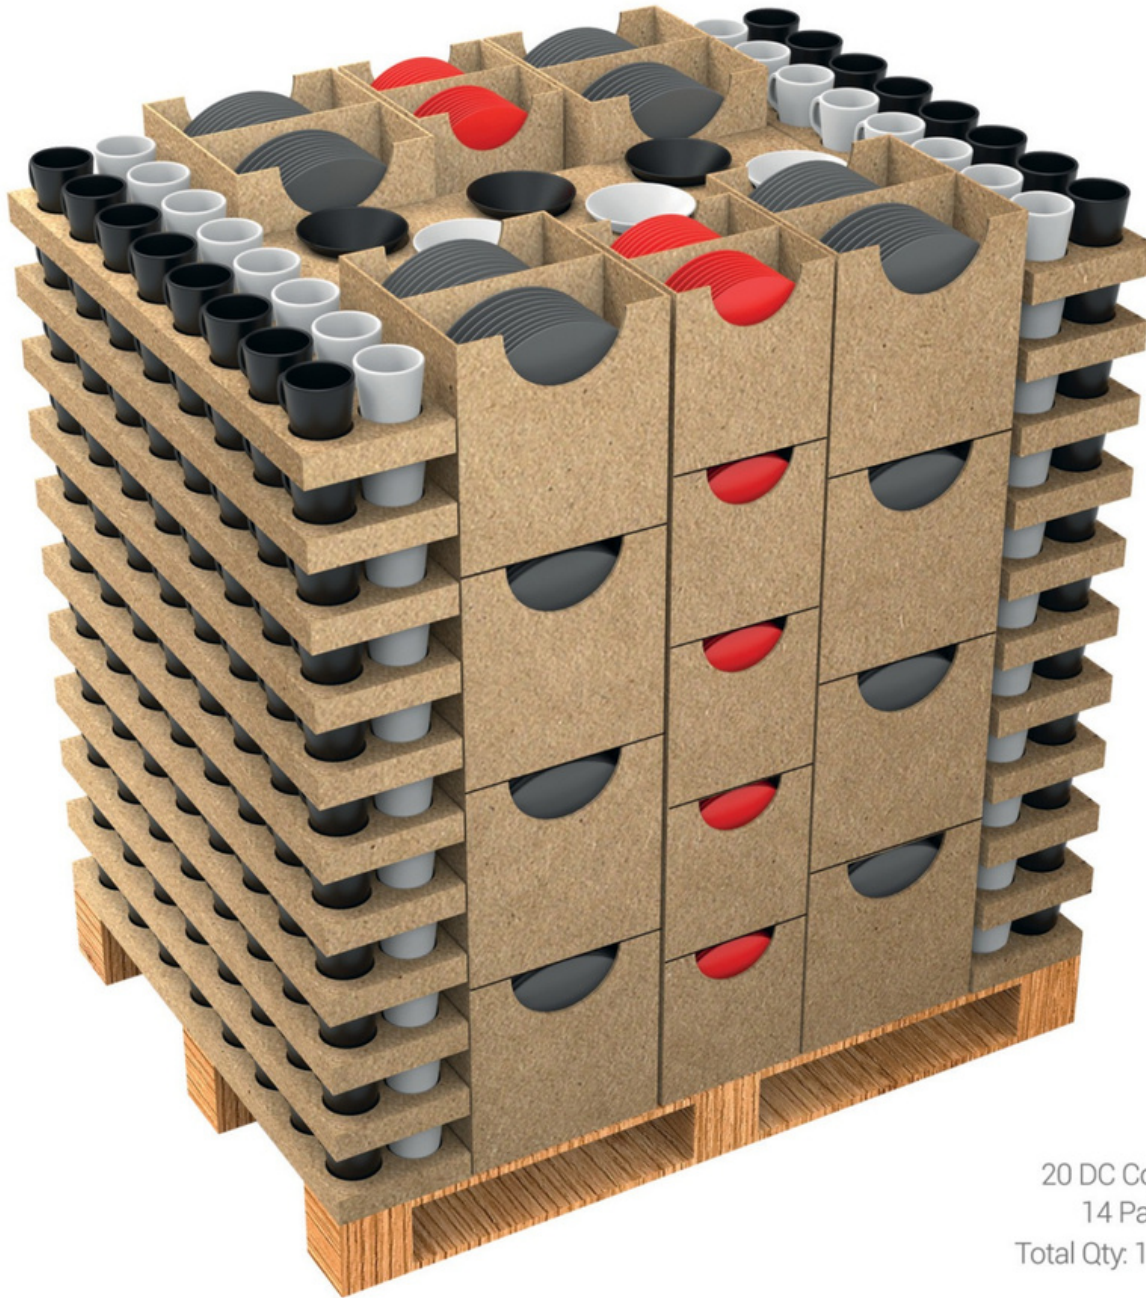

⊖ 57 cm Total Qty:576 Appetizers

⊕ 115 cm

Full (1/1) Pallet

⊘ 80 cm Qty:4 Quarter Pallets

⊖ 115 cm Total Qty:2304 Appetizers

⊕ 130 cm

<p>20 DC Container 32 Tray Boxes 56 Quarter Pallets 14 Full Pallets Total Qty: 32,256 Appetizers</p>	<p>40 DC Container 64 Tray Boxes 112 Quarter Pallets 28 Full Pallets Total Qty: 64,512 Appetizers</p>	<p>40 HC Container (Two Layers Pallet Loading) 128 Tray Boxes 224 Quarter Pallets 56 Full Pallets Total Qty: 129,024 Appetizers</p>
--	---	---

Ege Service 26 cm

∅ 26 cm
Ⓢ 2,8 cm

Qty:288 pcs.

Ege Dessert 20 cm

∅ 19,9 cm
Ⓢ 2,5 cm

Qty:200 pcs.

Bowl 14 cm

∅ 14,7 cm
Ⓢ 6,4 cm
Ⓢ 550 cc