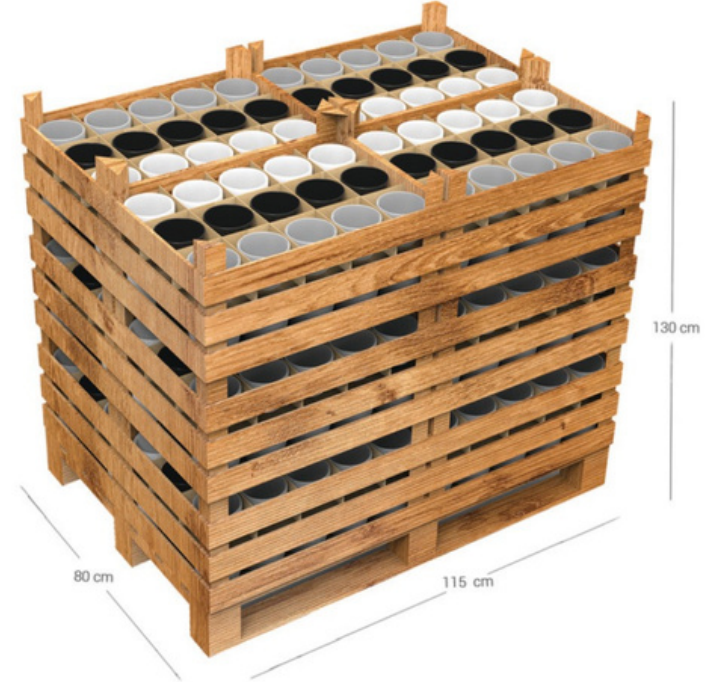

15 pcs items on 1 layer and 3 layers on 1 wooden crate
1 wooden crate includes 45 pcs items(57x40x34 cm)
6 wooden crates on 1 half pallet (80x57x115 cm)
270 pcs items on 1 half pallet
2 half pallets on 1 full pallet (115x80x130 cm)

15 pcs mugs on 1 layer and 3 layers on 1 wooden crate
1 wooden crate includes 45 pcs mugs(57x40x34 cm)
12 wooden crates on 1 full pallet (115x80x130 cm)
540 pcs items on full pallet

Quarter (1/4) Pallet

- ⊘ 40 cm Qty:3 Wooden Crates
- ⊖ 57 cm Total Qty:135 Jumbo Mugs
- ⊕ 115 cm

20 DC Container
 168 Wooden Crates
 56 Quarter Pallets
 14 Full Pallets
 Total Qty: 7.560 Jumbo Mugs

Half (1/2) Pallet

- ⊘ 80 cm Qty:6 Wooden Crates
- ⊖ 57 cm Total Qty:270 Jumbo Mugs
- ⊕ 115 cm

40 DC Container
 336 Wooden Crates
 112 Quarter Pallets
 28 Full Pallets
 Total Qty: 15.120 Jumbo Mugs

Full (1/1) Pallet

- ⊘ 80 cm Qty:12 Wooden Crates
- ⊖ 115 cm Total Qty:540 Jumbo Mugs
- ⊕ 130 cm

40 HC Container
 (Two Layers Pallet Loading)
 672 Wooden Crates
 224 Quarter Pallets
 56 Full Pallets
 Total Qty: 30.240 Jumbo Mugs