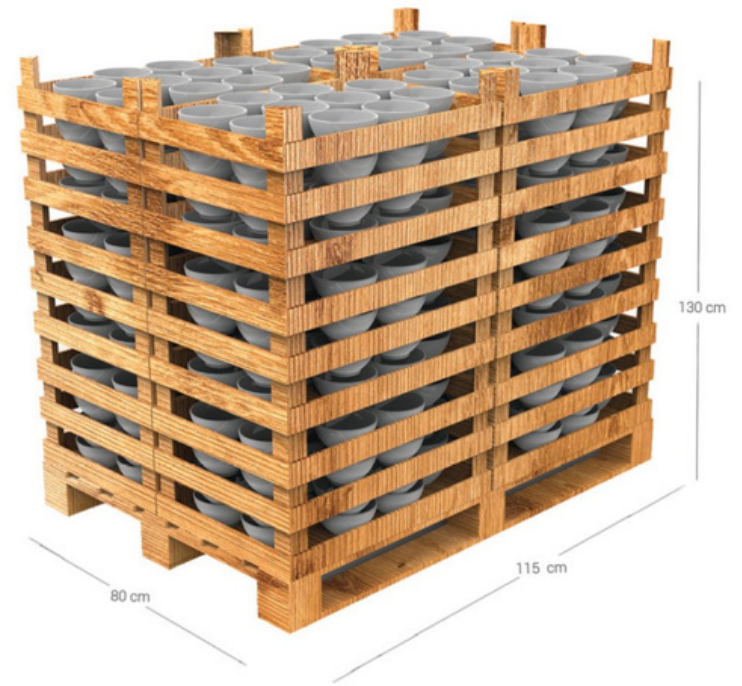

10 pcs mugs on 1 layer and 3 layers on 1 wooden crate
1 wooden crate includes 88 pcs mugs(57x40x34 cm)
12 wooden crates on 1 full pallet (115x80x130 cm)
1056 pcs items on full pallet

Quarter (1/4) Pallet

- ⊘ 40 cm Qty:3 Wooden Crates
- ⊖ 57 cm Total Qty:264 Bowls
- ⊕ 115 cm

20 DC Container
 168 Wooden Crates
 56 Quarter Pallets
 14 Full Pallets
 Total Qty. 14.784 Bowls

Half (1/2) Pallet

- ⊘ 80 cm Qty:6 Wooden Crates
- ⊖ 57 cm Total Qty:528 Bowls
- ⊕ 115 cm

40 DC Container
 336 Wooden Crates
 112 Quarter Pallets
 28 Full Pallets
 Total Qty. 29.568 Bowls

Full (1/1) Pallet

- ⊘ 80 cm Qty:12 Wooden Crates
- ⊖ 115 cm Total Qty:1056 Bowls
- ⊕ 130 cm

40 HC Container
 (Two Layers Pallet Loading)
 672 Wooden Crates
 224 Quarter Pallets
 56 Full Pallets
 Total Qty. 59.136 Bowls