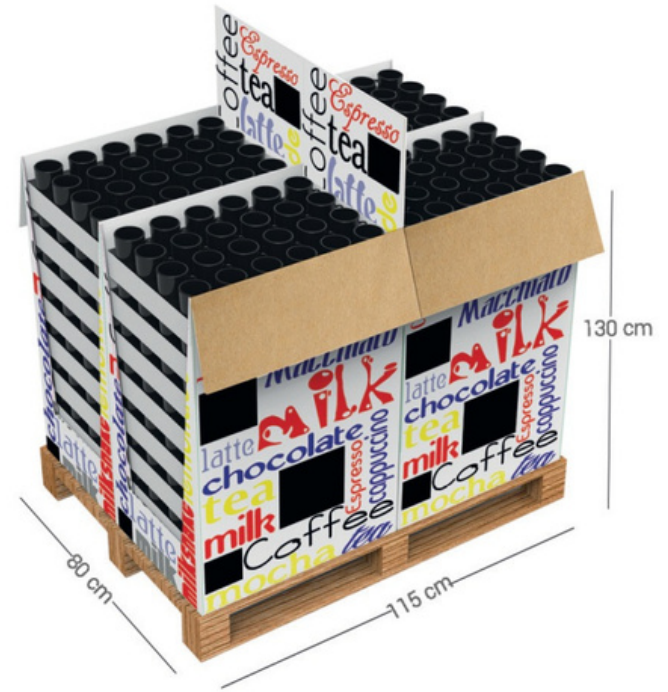

Full (1/1) Pallet

- ⊘ 80 cm Qty:1 Display Box
- ⊖ 115 cm Total Qty:864 Mugs
- ⊕ 130 cm

40 HC Container
(Two Layers Pallet Loading)
224 Display Boxes
224 Quarter Pallets
56 Full Pallets
Total Qty. 48.384 Mugs