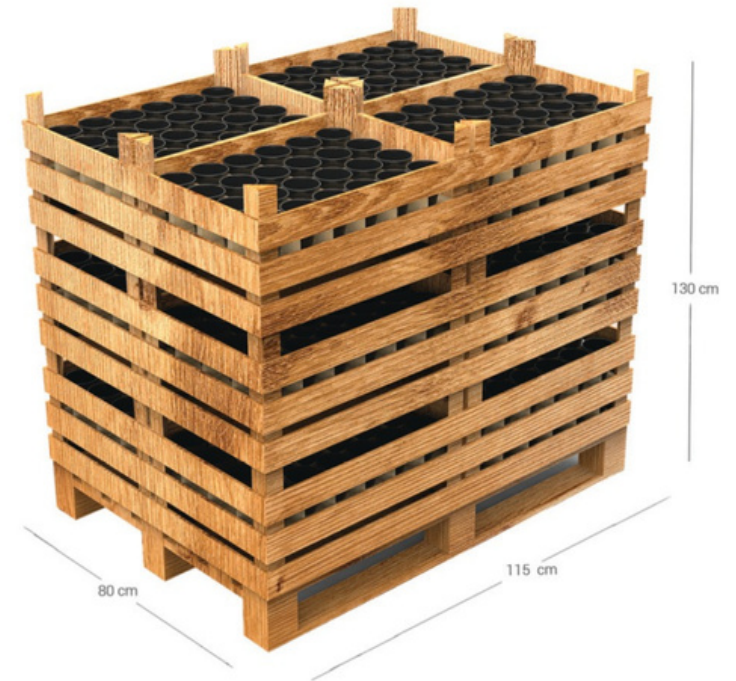

Full (1/1) Pallet

- ⊘ 80 cm Qty:12 Wooden Crates
- ⊖ 115 cm Total Qty:864 Mugs
- ⊕ 130 cm

40 HC Container
(Two Layers Pallet Loading)
672 Wooden Crates
224 Quarter Pallets
56 Full Pallets
Total Qty. 48.384 Mugs