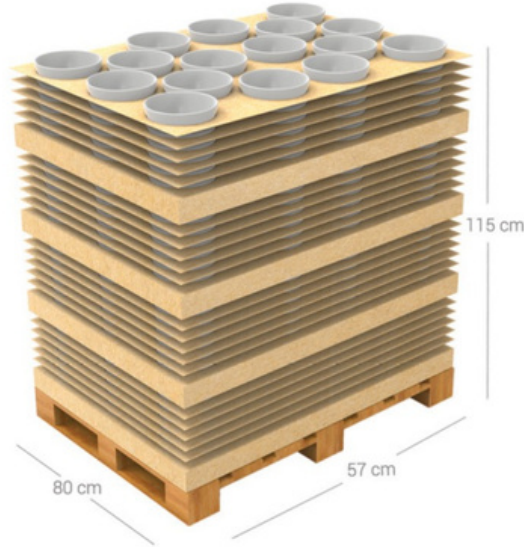

8 pcs items on 1 layer and 6 layers on 1 tray
 1 tray includes 48 pcs items(57x40x23 cm)
 8 trays on 1 half pallet (80x57x115 cm)
 384 pcs items on 1 half pallet
 2 half pallets on 1 full pallet (115x80x130 cm)

8 pcs items on 1 layer and 6 layers on 1 tray
 1 tray includes 48 pcs items(57x40x23 cm)
 16 trays on 1 full pallet (115x80x130 cm)
 768 pcs items on full pallet

Quarter (1/4) Pallet

- ⊘ 40 cm Qty:4 Trays / 24 Layers
- ⊖ 57 cm Total Qty:192 Bowls
- ⊕ 115 cm

20 DC Container
 224 Trays / 1344 Layers
 56 Quarter Pallets
 14 Full Pallets
 Total Qty: 10.752 Bowls

Half (1/2) Pallet

- ⊘ 80 cm Qty:8 Trays / 48 Layers
- ⊖ 57 cm Total Qty:384 Bowls
- ⊕ 115 cm

40 DC Container
 448 Trays / 2688 Layers
 112 Quarter Pallets
 28 Full Pallets
 Total Qty: 21.504 Bowls