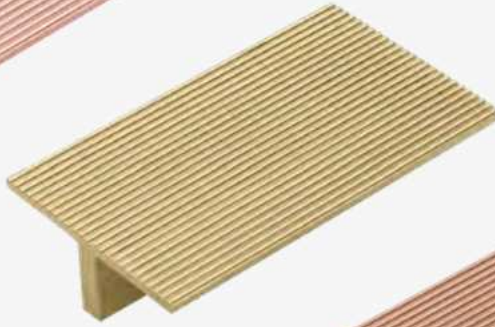

KL 312 MERIDA

Material: ALÜMİNYUM
ALUMINIUM

BAKIR
COPPER

ALTIN SARISI
GOLD YELLOW

BRONZ
BRONZE

KROM
CHROME

T PROFİL : 60x23

RENK / COLOR	32 mm	64 mm	96 mm	128 mm	160 mm	192 mm	224 mm
KROM-BOYALI SATEN-BOYALI M.KROM CHROME-PAINTED SATIN-PAINTED M.CHROME	Trm	Trm	Trm	Trm	Trm	Trm	Trm
ANTİK SARI-ANTİK BAKIR ANCIENT YELLOW-ANCIENT COPPER	Trm	Trm	Trm	Trm	Trm	Trm	Trm
TEK RENKLER ONE COLOR	Trm	Trm	Trm	Trm	Trm	Trm	Trm
ÇİFT RENKLER DOUBLE COLOR	Trm	Trm	Trm	Trm	Trm	Trm	Trm
KUTU / BOX	30	30	30	30	30	30	30