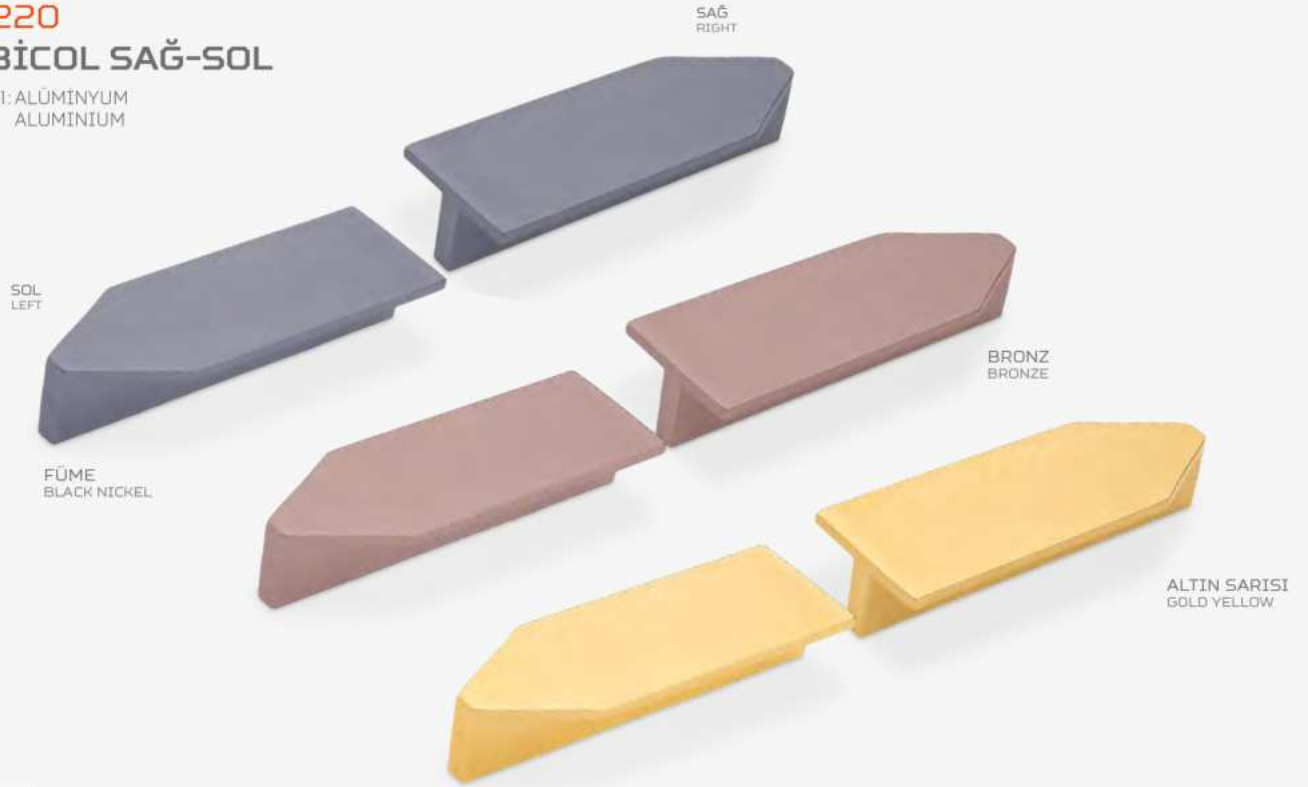

KL 220 CUBICOL SAĞ-SOL

Material: ALÜMİNYUM
ALUMINIUM

T
PROFİL : 40x24

RENK / COLOR	96 mm	128 mm	160 mm	192 mm	224 mm	256 mm	320 mm	416 mm	480 mm	512 mm	544 mm	672 mm
KROM-BOYALI SATEN-BOYALI M.KROM CHROME-PAINTED SATIN-PAINTED M.CHROME	Trm	Trm	Trm	Trm	Trm	Trm	Trm	Trm	Trm	Trm	Trm	Trm
ANTİK SARI-ANTİK BAKIR ANCIENT YELLOW-ANCIENT COPPER	Trm	Trm	Trm	Trm	Trm	Trm	Trm	Trm	Trm	Trm	Trm	Trm
TEK RENKLER ONE COLOR	Trm	Trm	Trm	Trm	Trm	Trm	Trm	Trm	Trm	Trm	Trm	Trm
ÇİFT RENKLER DOUBLE COLOR	Trm	Trm	Trm	Trm	Trm	Trm	Trm	Trm	Trm	Trm	Trm	Trm
KUTU / BOX	10	10	10	10	10	10	10	10	10	10	10	10

TEK RENKLER : Bakır, Füme, Bronz, Albrifin, Boyalı, Sarı
ÇİFT RENKLER : Altın Sarısı, Satineler, İnoks, Antik Gümüş, Rose, Mat Renkler

ONE COLOR : Copper, Black Nickel, Bronze, Albrifin, Painted, Yellow
DOUBLE COLOR : Gold Yellow, Satins, Inox, Ancient Silver, Rose, Matte Colors