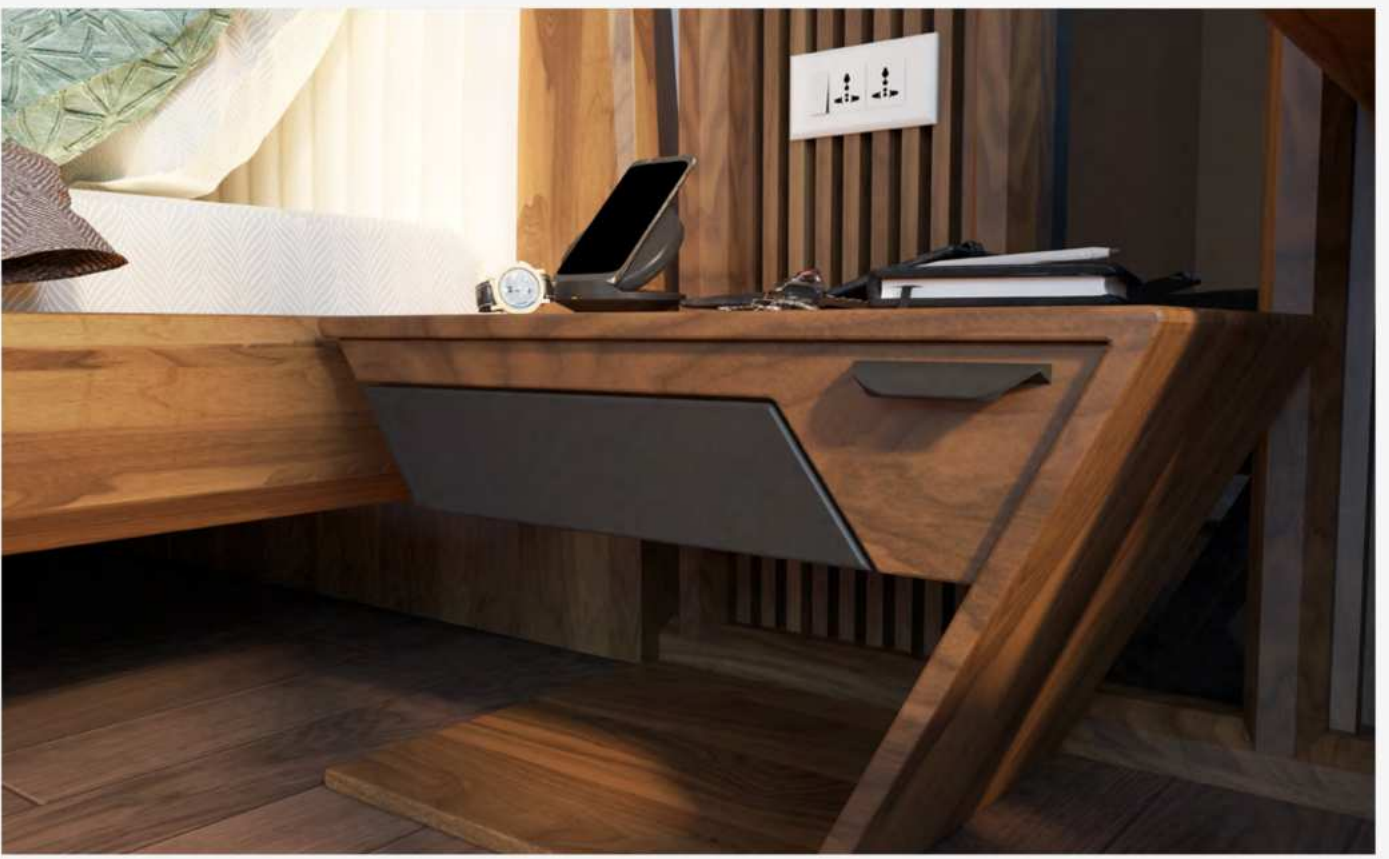

8039

ROOF

Material: ALÜMİNYUM
ALUMINIUM