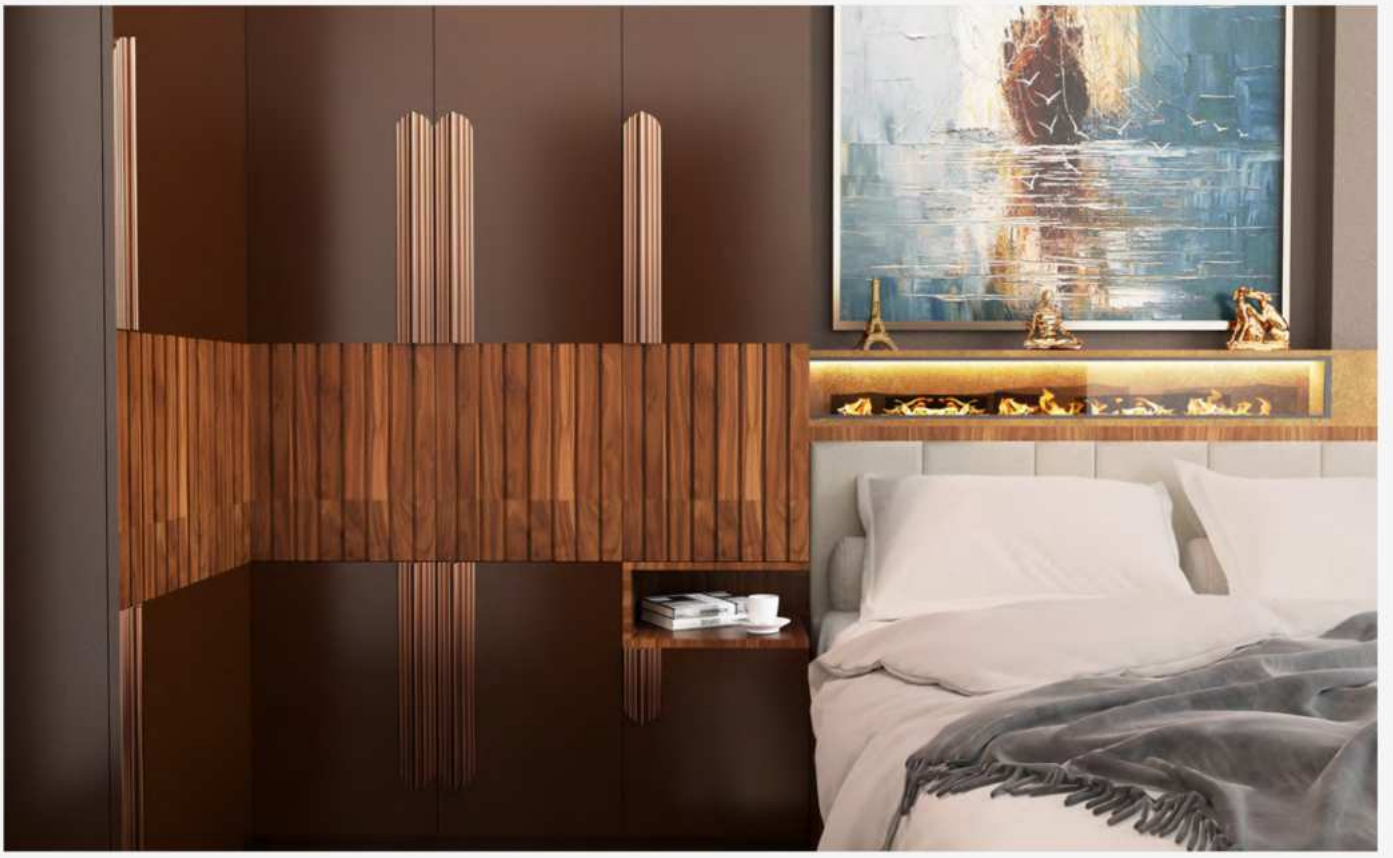

KL 292 MANAROLA MIX

Material: ALÜMİNYUM
ALUMINIUM