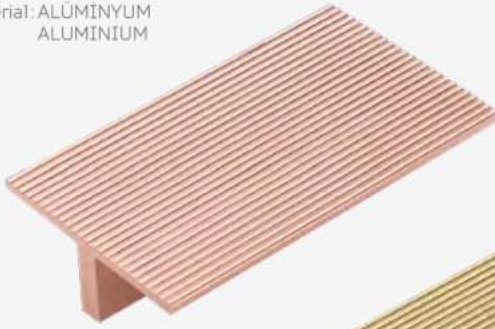

KL 312 MERIDA

Material: ALÜMİNYUM
ALUMINIUM

BAKIR
COPPER

ALTIN SARISI
GOLD YELLOW

BRONZ
BRONZE

KROM
CHROME

T PROFİL : 60x23

RENK / COLOR	32 mm	64 mm	96 mm	128 mm	160 mm	192 mm	224 mm
KROM-BOYALI SATEN-BOYALI M.KROM CHROME-PAINTED SATIN-PAINTED M.CHROME	Trm	Trm	Trm	Trm	Trm	Trm	Trm
ANTİK SARI-ANTİK BAKIR ANCIENT YELLOW-ANCIENT COPPER	Trm	Trm	Trm	Trm	Trm	Trm	Trm
TEK RENKLER ONE COLOR	Trm	Trm	Trm	Trm	Trm	Trm	Trm
ÇİFT RENKLER DOUBLE COLOR	Trm	Trm	Trm	Trm	Trm	Trm	Trm
KUTU / BOX	30	30	30	30	30	30	30