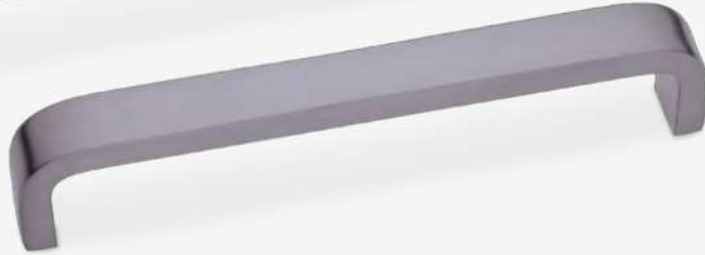

4820 VİEN

Material: ALÜMİNYUM
ALUMINIUM

SATİNE BRONZ
SATIN BRONZE

SATİNE ALTIN SARISI
SATIN GOLD YELLOW

SATİNE FÜME
SATIN BLACK NICKEL

PROFİL : 17

RENK / COLOR	128 mm	160 mm	192 mm	224 mm	256 mm	288 mm	320 mm	352 mm	384 mm	416 mm	448 mm	480 mm	512 mm
KROM-BOYALI SATEN-BOYALI M.KROM CHROME-PAINTED SATIN-PAINTED M.CHROME	Trm	Trm	Trm	Trm	Trm	Trm	Trm	Trm	Trm	Trm	Trm	Trm	Trm
ANTİK SARI-ANTİK BAKIR ANCIENT YELLOW-ANCIENT COPPER	Trm	Trm	Trm	Trm	Trm	Trm	Trm	Trm	Trm	Trm	Trm	Trm	Trm
TEK RENKLER ONE COLOR	Trm	Trm	Trm	Trm	Trm	Trm	Trm	Trm	Trm	Trm	Trm	Trm	Trm
ÇİFT RENKLER DOUBLE COLOR	Trm	Trm	Trm	Trm	Trm	Trm	Trm	Trm	Trm	Trm	Trm	Trm	Trm
KUTU / BOX	30	30	30	30	30	30	30	30	30	30	30	30	30