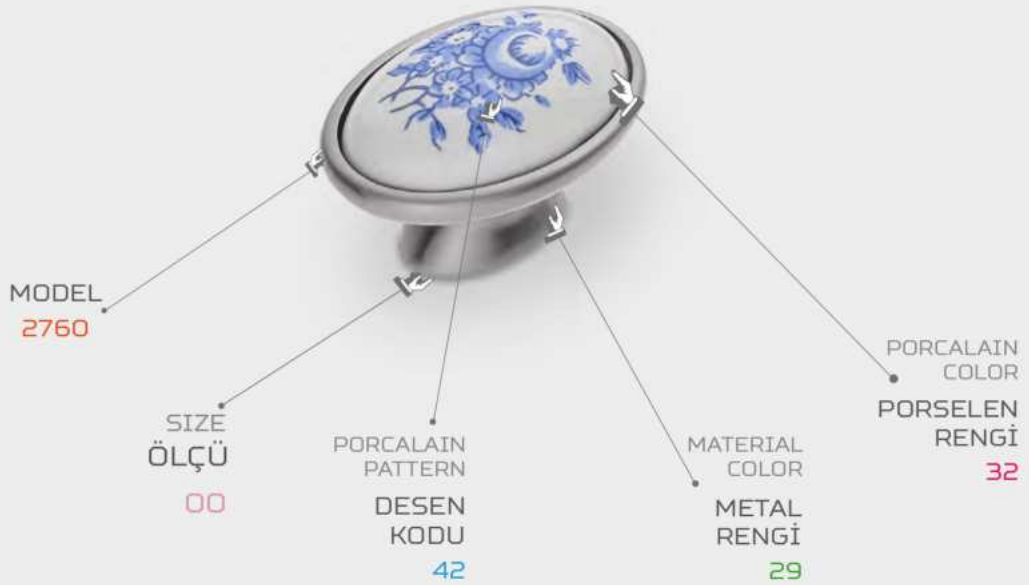

PORSELEN RENKLER / PORCELAIN COLOR

SİYAH / BLACK

BEYAZ / WHITE

KREM / CREAM