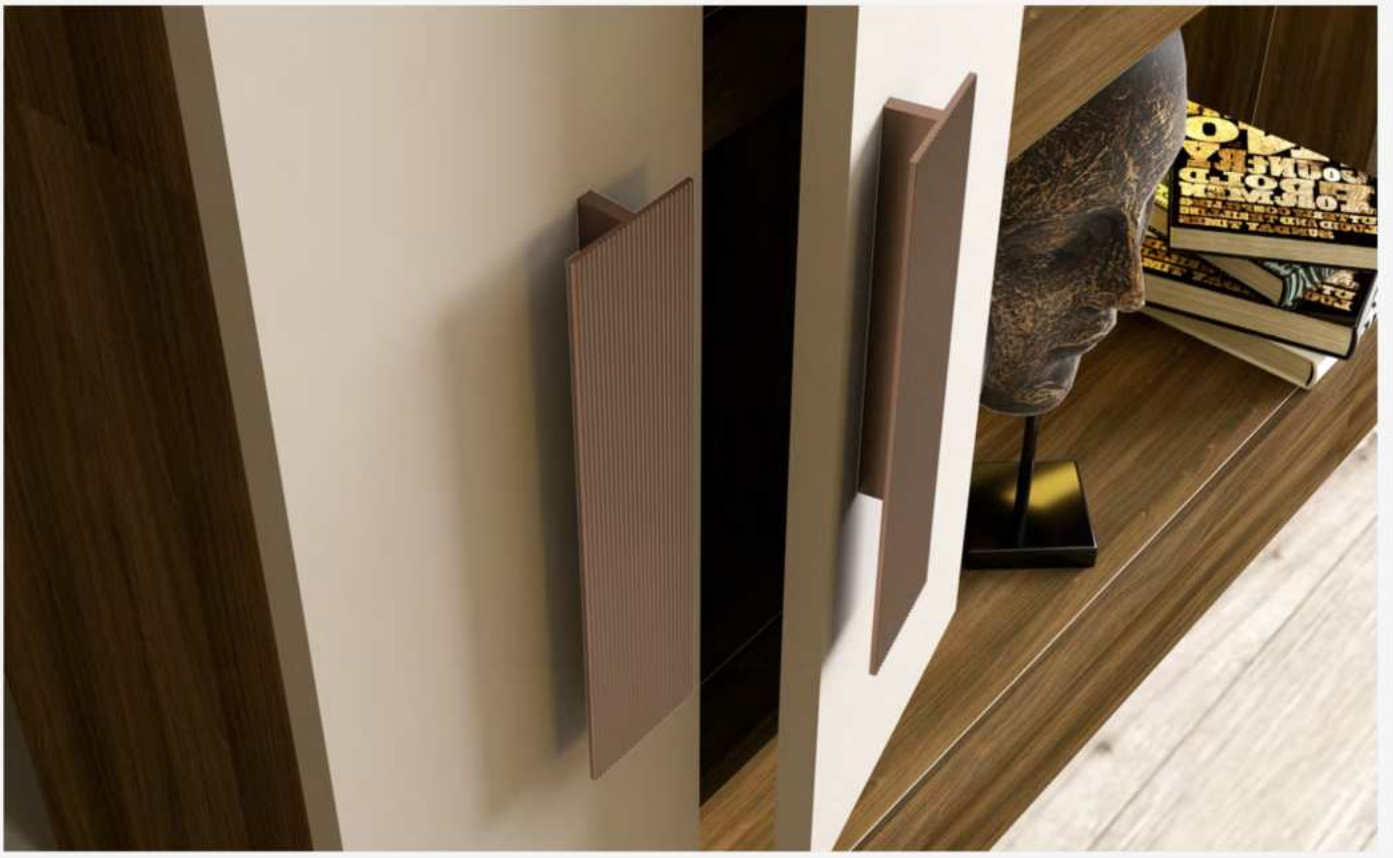

KL 312 MERIDA

Material: ALÜMİNYUM
ALUMINIUM

BAKIR
COPPER

ALTIN SARISI
GOLD YELLOW

BRONZ
BRONZE

KROM
CHROME

T PROFİL : 60x23

RENK / COLOR	32 mm	64 mm	96 mm	128 mm	160 mm	192 mm	224 mm
KROM-BOYALI SATEN-BOYALI M.KROM CHROME-PAINTED SATIN-PAINTED M.CHROME	Trm	Trm	Trm	Trm	Trm	Trm	Trm
ANTİK SARI-ANTİK BAKIR ANCIENT YELLOW-ANCIENT COPPER	Trm	Trm	Trm	Trm	Trm	Trm	Trm
TEK RENKLER ONE COLOR	Trm	Trm	Trm	Trm	Trm	Trm	Trm
ÇİFT RENKLER DOUBLE COLOR	Trm	Trm	Trm	Trm	Trm	Trm	Trm
KUTU / BOX	30	30	30	30	30	30	30