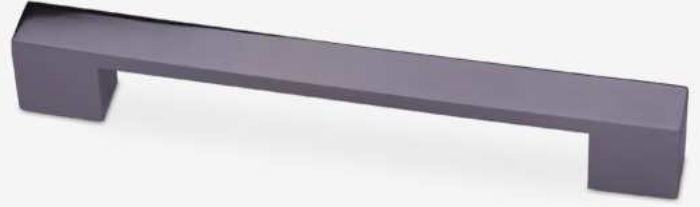

FÜME
BLACK NICKEL

PROFİL : 16

RENK / COLOR	128 mm	160 mm	192 mm	224 mm
KROM-BOYALI SATEN-BOYALI M.KROM CHROME-PAINTED SATIN-PAINTED M.CHROME	Trm	Trm	Trm	Trm
ANTİK SARI-ANTİK BAKIR ANCIENT YELLOW-ANCIENT COPPER	Trm	Trm	Trm	Trm
TEK RENKLER ONE COLOR	Trm	Trm	Trm	Trm
ÇİFT RENKLER DOUBLE COLOR	Trm	Trm	Trm	Trm
KUTU / BOX	50	30	30	30