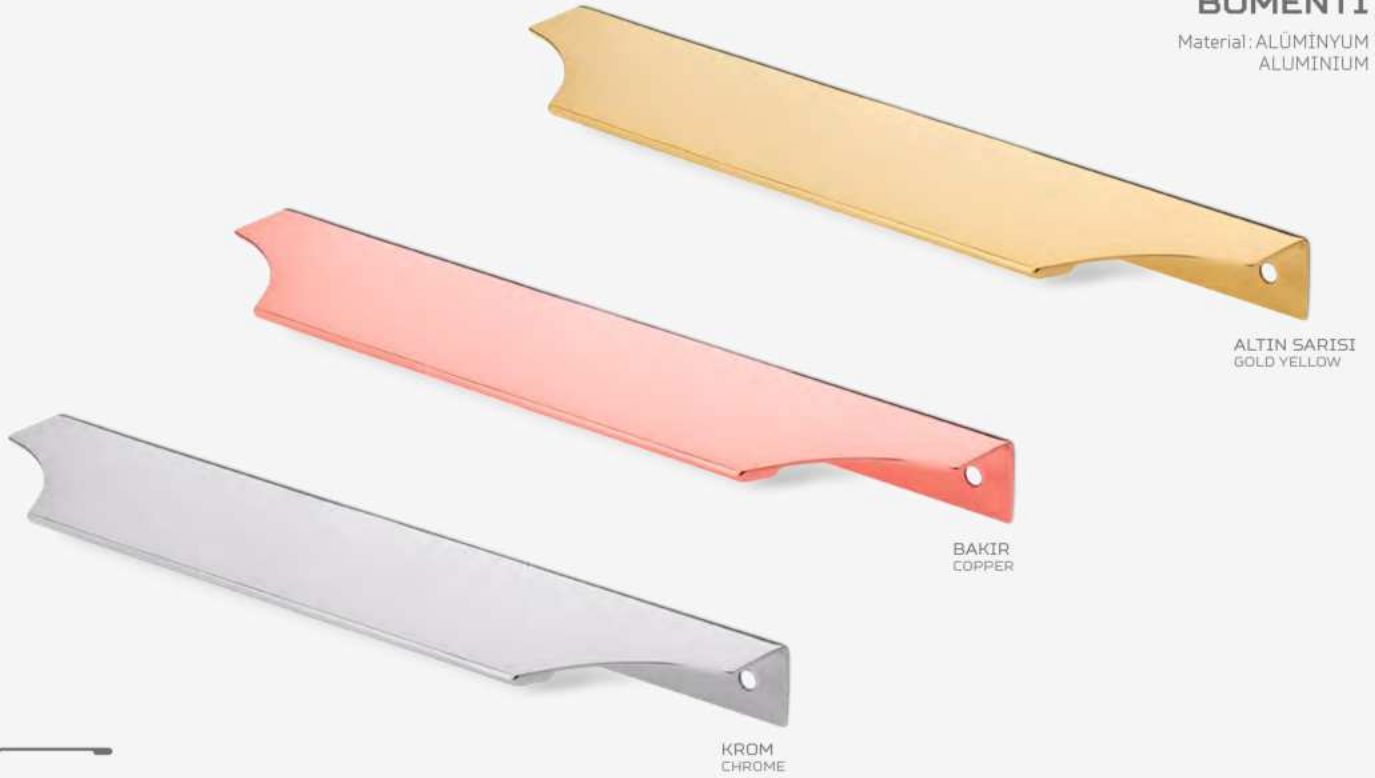

KL 186 BOMENTİ

Material: ALÜMİNYUM
ALUMINIUM

ALTIN SARISI
GOLD YELLOW

BAKIR
COPPER

KROM
CHROME

PROFİL : 50x20

RENK / COLOR	96 mm	128 mm	160 mm	192 mm	224 mm	256 mm	320 mm	416 mm	480 mm	512 mm	544 mm	672 mm
KROM-BOYALI SATEN-BOYALI M.KROM CHROME-PAINTED SATIN-PAINTED M.CHROME	Trm	Trm	Trm	Trm	Trm	Trm	Trm	Trm	Trm	Trm	Trm	Trm
ANTİK SARI-ANTİK BAKIR ANCIENT YELLOW-ANCIENT COPPER	Trm	Trm	Trm	Trm	Trm	Trm	Trm	Trm	Trm	Trm	Trm	Trm
TEK RENKLER ONE COLOR	Trm	Trm	Trm	Trm	Trm	Trm	Trm	Trm	Trm	Trm	Trm	Trm
ÇİFT RENKLER DOUBLE COLOR	Trm	Trm	Trm	Trm	Trm	Trm	Trm	Trm	Trm	Trm	Trm	Trm
KUTU / BOX	30	30	30	30	30	30	30	30	30	30	30	30

ONE COLOR : Copper, Black Nickel, Bronze, Albrifin, Boyalı, Sarı
DOUBLE COLOR : Gold Yellow, Satins, Inox, Ancient Silver, Rose, Matte Colors

TEK RENKLER : Bakır, Füme, Bronz, Albrifin, Boyalı, Sarı
ÇİFT RENKLER : Altın Sarısı, Satineler, İnoks, Antik Gümüş, Rose, Mat Renkler