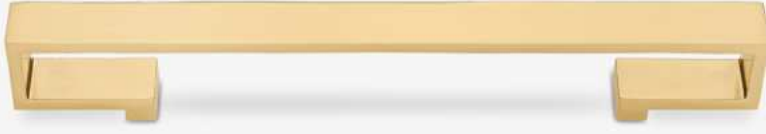

2480 DION

Material: ALÜMİNYUM
ALUMINIUM

ALTIN SARISI
GOLD YELLOW