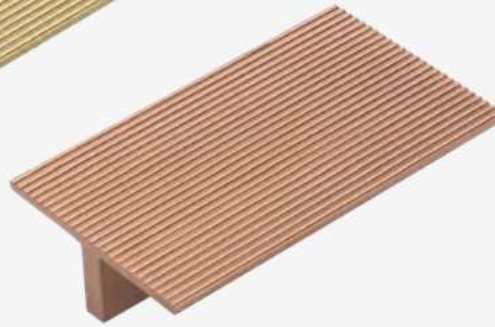

KL 312 MERIDA

Material: ALÜMİNYUM
ALUMINIUM

BAKIR
COPPER

ALTIN SARISI
GOLD YELLOW

BRONZ
BRONZE

KROM
CHROME

T PROFİL : 60x23

RENK / COLOR	32 mm	64 mm	96 mm	128 mm	160 mm	192 mm	224 mm
KROM-BOYALI SATEN-BOYALI M.KROM CHROME-PAINTED SATIN-PAINTED M.CHROME	Trm	Trm	Trm	Trm	Trm	Trm	Trm
ANTİK SARI-ANTİK BAKIR ANCIENT YELLOW-ANCIENT COPPER	Trm	Trm	Trm	Trm	Trm	Trm	Trm
TEK RENKLER ONE COLOR	Trm	Trm	Trm	Trm	Trm	Trm	Trm
ÇİFT RENKLER DOUBLE COLOR	Trm	Trm	Trm	Trm	Trm	Trm	Trm
KUTU / BOX	30	30	30	30	30	30	30