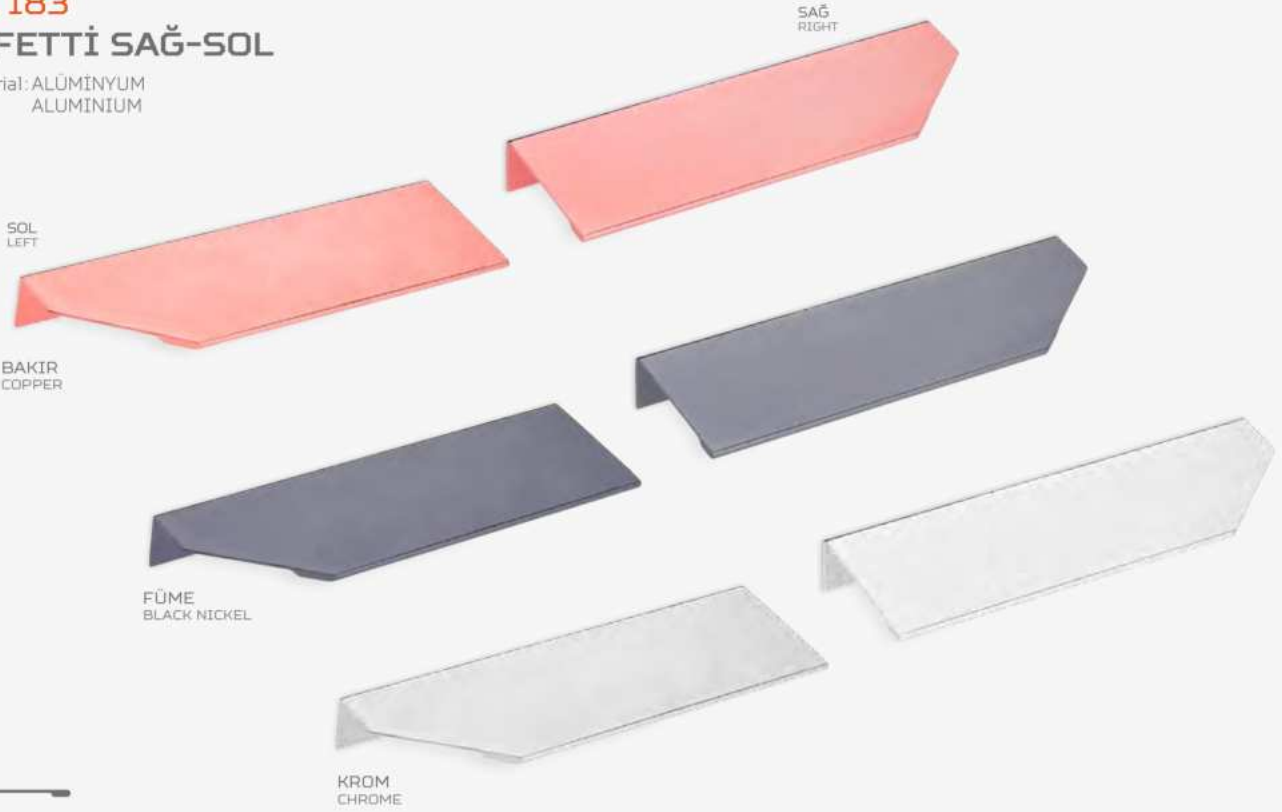

KL 183 LİFETTİ SAĞ-SOL

Material: ALÜMİNYUM
ALUMINIUM

PROFİL : 50x20

RENK / COLOR	96 mm	128 mm	160 mm	192 mm	224 mm	256 mm	320 mm	416 mm	480 mm	512 mm	544 mm	672 mm
KROM-BOYALI SATEN-BOYALI M.KROM CHROME-PAINTED SATIN-PAINTED M.CHROME	Trm	Trm	Trm	Trm	Trm	Trm	Trm	Trm	Trm	Trm	Trm	Trm
ANTİK SARI-ANTİK BAKIR ANCIENT YELLOW-ANCIENT COPPER	Trm	Trm	Trm	Trm	Trm	Trm	Trm	Trm	Trm	Trm	Trm	Trm
TEK RENKLER ONE COLOR	Trm	Trm	Trm	Trm	Trm	Trm	Trm	Trm	Trm	Trm	Trm	Trm
ÇİFT RENKLER DOUBLE COLOR	Trm	Trm	Trm	Trm	Trm	Trm	Trm	Trm	Trm	Trm	Trm	Trm
KUTU / BOX	30	30	30	30	30	30	30	30	30	30	30	30

TEK RENKLER : Bakır, FÜME, Bronz, Albrifin, Boyalı, Sarı

ÇİFT RENKLER : Altın Sansı, Satineler, İnoks, Antik Gümüş, Rose, Mat Renkler

ONE COLOR : Copper, Black Nickel, Bronze, Albrifin, Painted, Yellow

DOUBLE COLOR : Gold Yellow, Satins, Inox, Ancient Silver, Rose, Matte Colors