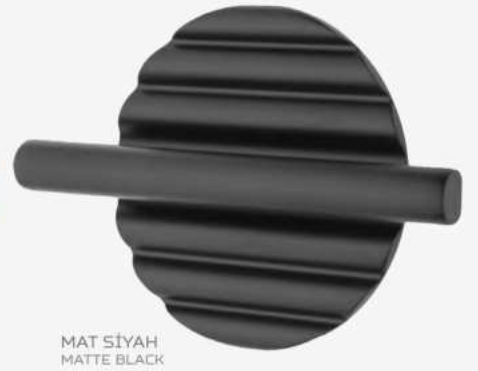

RENK / COLOR	64 mm
KROM-BOYALI SATEN-BOYALI M.KROM CHROME-PAINTED SATIN-PAINTED M.CHROME	Trm
ANTİK SARI-ANTİK BAKIR ANCIENT YELLOW-ANCIENT COPPER	Trm
TEK RENKLER ONE COLOR	Trm
ÇİFT RENKLER DOUBLE COLOR	Trm
KUTU / BOX	10

ONE COLOR : Copper, Black Nickel, Bronze, Albrifin, Painted, Yellow
DOUBLE COLOR : Gold Yellow, Satins, Inox, Ancient Silver, Rose, Matte Colors

TEK RENKLER : Bakır, Füme, Bronz, Albrifin, Boyalı, Sarı
ÇİFT RENKLER : Altın Sarısı, Satineler, İnoks, Antik Gümüş, Rose, Mat Renkler