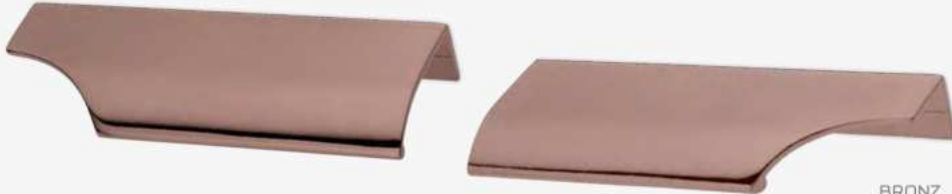

BRONZ
BRONZE