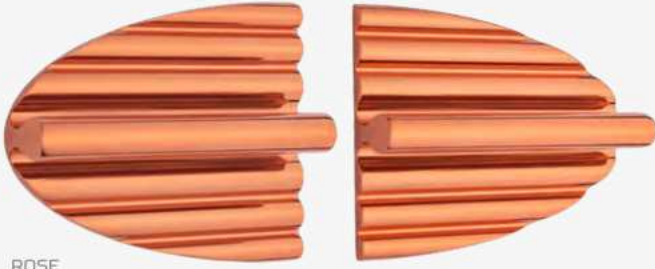

KL 277

PORTOFINO MIX

Material: ALÜMİNYUM
ALUMINIUM

ROSE

RENK / COLOR	96 mm
KROM-BOYALI SATEN-BOYALI M.KROM CHROME-PAINTED SATIN-PAINTED M.CHROME	Trm
ANTİK SARI-ANTİK BAKIR ANCIENT YELLOW-ANCIENT COPPER	Trm
TEK RENKLER ONE COLOR	Trm
ÇİFT RENKLER DOUBLE COLOR	Trm
KUTU / BOX	10

TEK RENKLER : Bakır, FÜme, Bronz, Albrifin, Boyalı, Sarı
ÇİFT RENKLER : Altın Sarısı, Satineler, İnoks, Antik Gümüş, Rose, Mat Renkler

ONE COLOR : Copper, Black Nickel, Bronze, Albrifin, Painted, Yellow
DOUBLE COLOR : Gold Yellow, Satins, Inox, Ancient Silver, Rose, Matte Colors