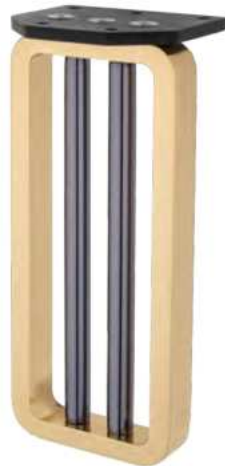

ALTIN SARISI-FÜME
GOLD YELLOW-BLACK NICKEL

200 mm