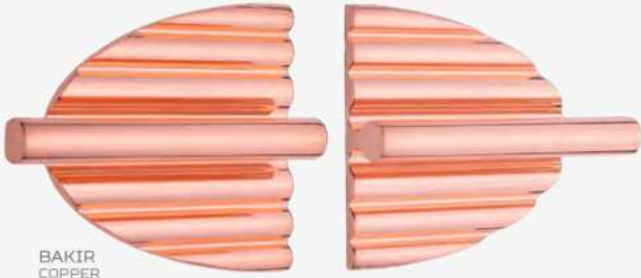

BAKIR
COPPER