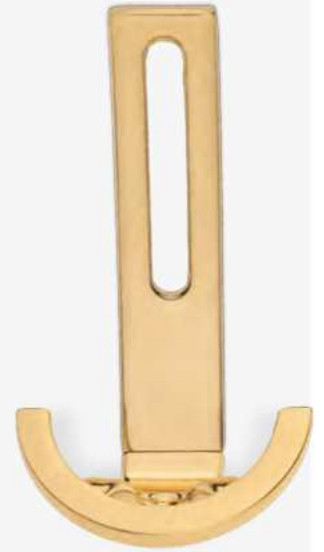

ALTIN SARISI
GOLD YELLOW

5165 PALMIYE ASKI

Material : ZAMAK
ZINC

STANDART RENKLER STANDARD COLORS	FİYAT PRICE
ALTIN SARISI GOLD YELLOW	Trm
ANTİK GÜMÜŞ ANCIENT SILVER	Trm
SATİNE ANTİK SARI SATIN ANCIENT YELLOW	Trm
SATİNE ANTİK BAKIR SATIN ANCIENT COPPER	Trm
KUTU / BOX	36
KOMBİNE RENKLER STANDARD COLORS	FİYAT PRICE
KROM-BAKIR-İNOKS CHROME-COPPER-INOX	Trm
NİKEL- SATEN-MAT KROM NICKEL-SATIN-MATTE CHROME	Trm
STATİK BOYALI-FÜME STATIC PAINTED-BLACK NICKEL	Trm
OKSİT-A.SARI-A.BAKIR OXIDE-A.YELLOW-A.COPPER	Trm
ALBRİFİN-SİYAH-BEYAZ ALBRIFIN-BLACK-WHITE	Trm
KUTU / BOX	36