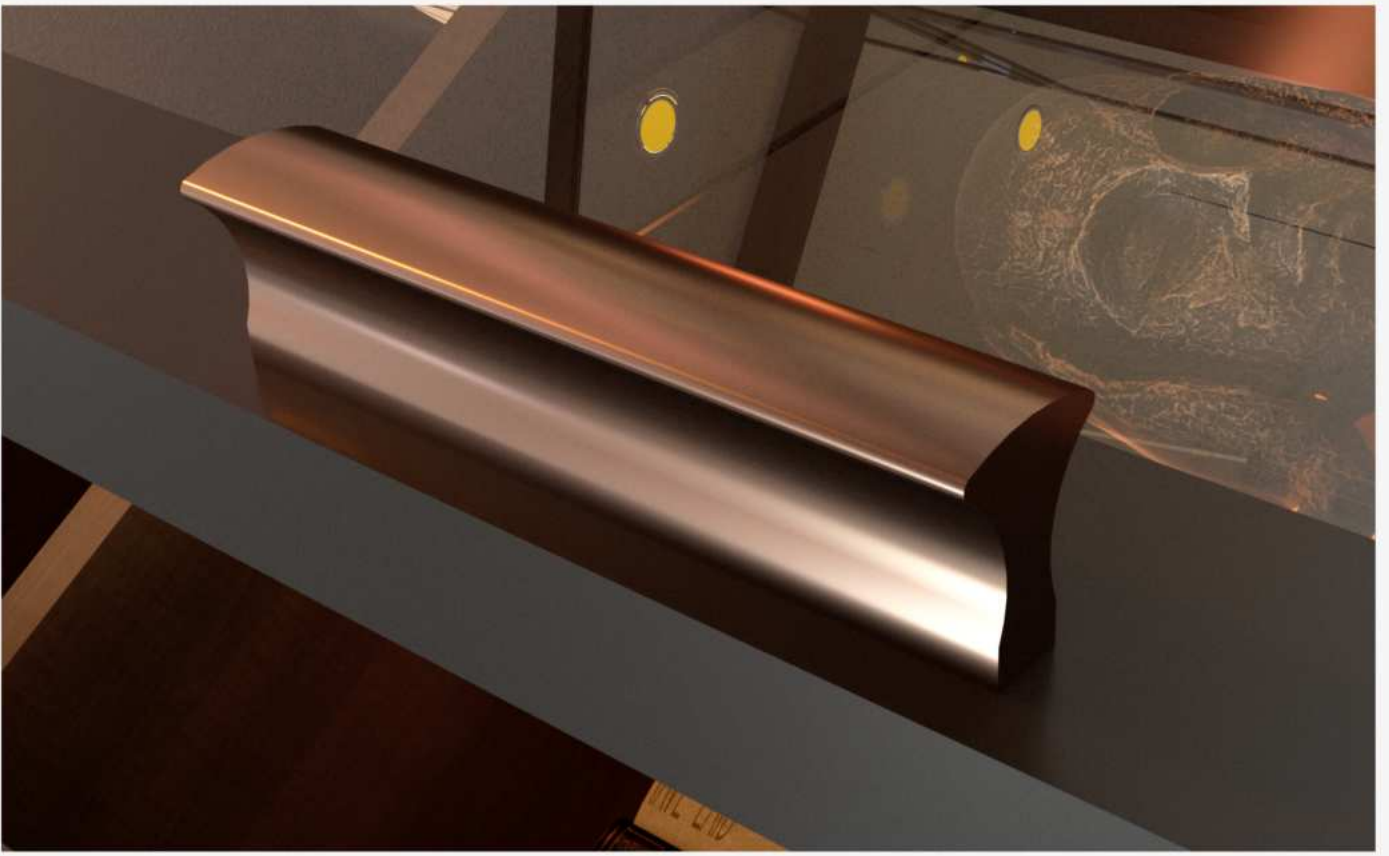

6730 BALVİGA

Material: ALÜMİNYUM
ALUMINIUM

ALTIN SARISI
GOLD YELLOW

MAT SİYAH
MATTE BLACK

KROM
CHROME

PROFİL : 21x16

RENK / COLOR	00 250 PCS	32 mm 250 PCS	64 mm 250 PCS	96 mm 250 PCS	128 mm 250 PCS	160 mm 250 PCS	192 mm 250 PCS	224 mm 250 PCS	320 mm 250 PCS	448 mm 250 PCS	480 mm 250 PCS	512 mm 250 PCS	672 mm 250 PCS
KROM-BOYALI SATEN-BOYALI M.KROM CHROME-PAINTED SATIN-PAINTED M.CHROME	Ops	Ops	Ops	Ops	Ops	Ops	Ops	Ops	Ops	Ops	Ops	Ops	Ops
ANTİK SARI-ANTİK BAKIR ANCIENT YELLOW-ANCIENT COPPER	Ops	Ops	Ops	Ops	Ops	Ops	Ops	Ops	Ops	Ops	Ops	Ops	Ops
TEK RENKLER ONE COLOR	Ops	Ops	Ops	Ops	Ops	Ops	Ops	Ops	Ops	Ops	Ops	Ops	Ops
ÇİFT RENKLER DOUBLE COLOR	Ops	Ops	Ops	Ops	Ops	Ops	Ops	Ops	Ops	Ops	Ops	Ops	Ops
KUTU / BOX	50	50	50	50	50	50	50	50	50	50	50	50	50

ONE COLOR : Copper, Black Nickel, Bronze, Albrifin, Painted, Yellow
DOUBLE COLOR : Gold Yellow, Satins, Inox, Ancient Silver, Rose, Matte Colors

TEK RENKLER : Bakır, Füme, Bronz, Albrifin, Boyalı, Sarı
ÇİFT RENKLER : Altın Sarısı, Satineler, İnoks, Antik Gümüş, Rose, Mat Renkler