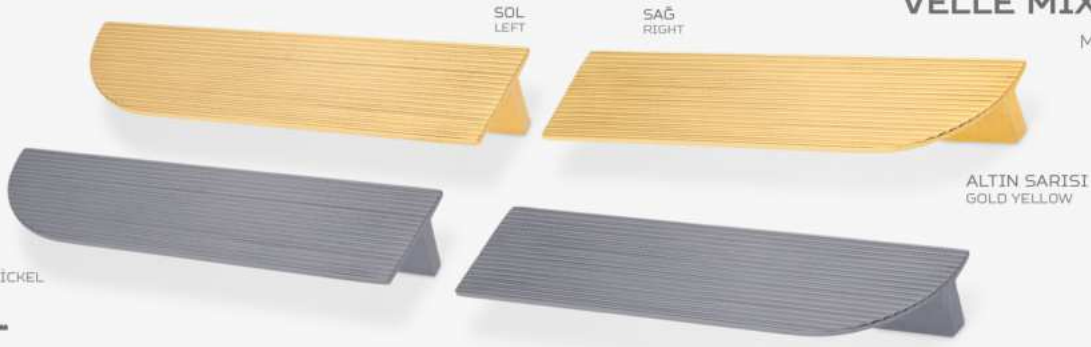

KL 201 VELLE MİX SAĞ-SOL

Material: ALÜMİNYUM
ALUMINIUM

FÜME
BLACK NICKEL

SOL
LEFT

SAĞ
RIGHT

ALTIN SARISI
GOLD YELLOW

PROFİL : 45x23

RENK / COLOR	96 mm	128 mm	160 mm	192 mm	224 mm	256 mm	320 mm	416 mm	480 mm	512 mm	544 mm	672 mm
KROM-BOYALI SATEN-BOYALI M.KROM CHROME-PAINTED SATIN-PAINTED M.CHROME	Trm	Trm	Trm	Trm	Trm	Trm	Trm	Trm	Trm	Trm	Trm	Trm
ANTİK SARI-ANTİK BAKIR ANCIENT YELLOW-ANCIENT COPPER	Trm	Trm	Trm	Trm	Trm	Trm	Trm	Trm	Trm	Trm	Trm	Trm
TEK RENKLER ONE COLOR	Trm	Trm	Trm	Trm	Trm	Trm	Trm	Trm	Trm	Trm	Trm	Trm
ÇİFT RENKLER DOUBLE COLOR	Trm	Trm	Trm	Trm	Trm	Trm	Trm	Trm	Trm	Trm	Trm	Trm
KUTU / BOX	10	10	10	10	10	10	10	10	10	10	10	10

KL 201 VELLE DAİRE

RENK / COLOR	32 mm
KROM-BOYALI SATEN-BOYALI M.KROM CHROME-PAINTED SATIN-PAINTED M.CHROME	Trm
ANTİK SARI-ANTİK BAKIR ANCIENT YELLOW-ANCIENT COPPER	Trm
TEK RENKLER ONE COLOR	Trm
ÇİFT RENKLER DOUBLE COLOR	Trm
KUTU / BOX	50