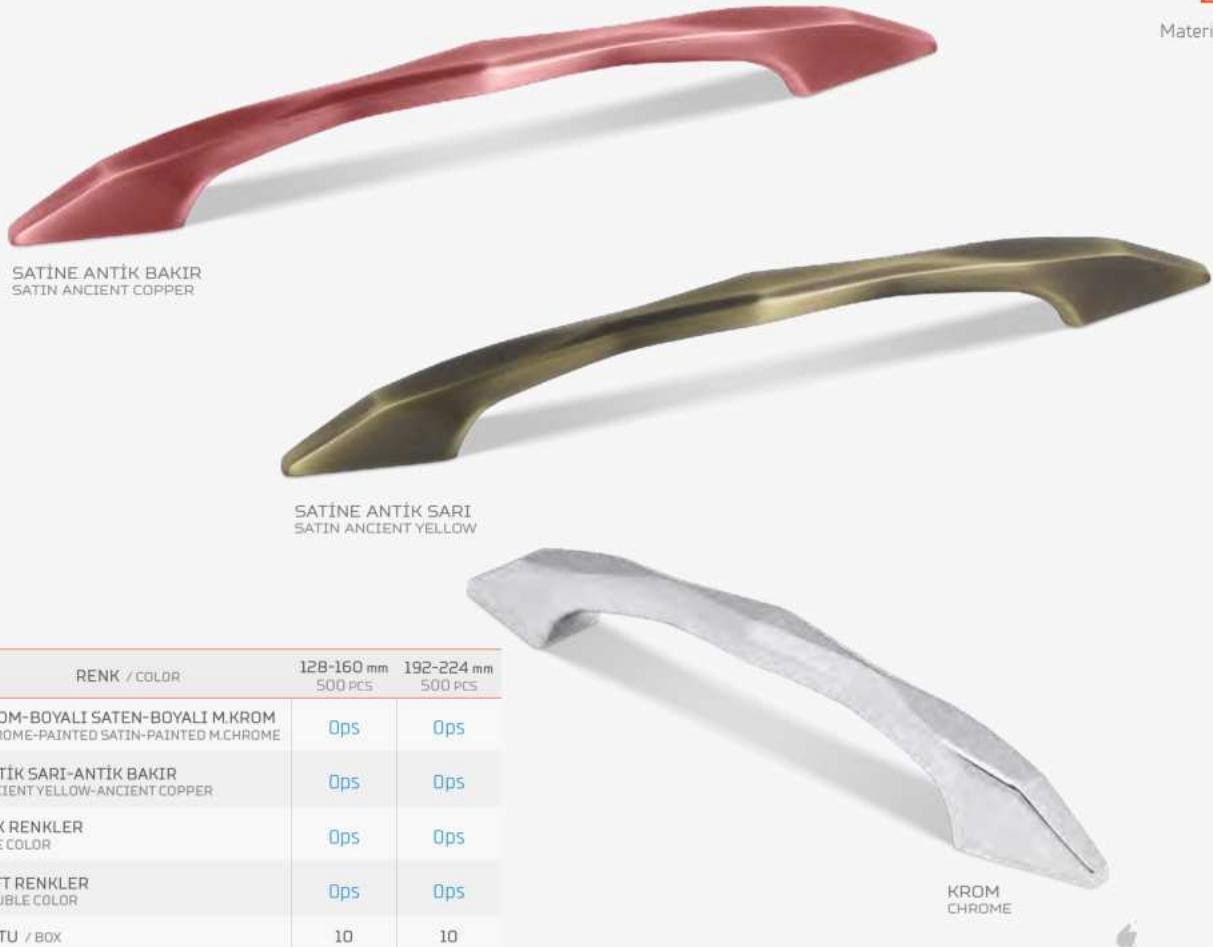

Z 338

Material: ZAMAK
ZINC

RENK / COLOR	128-160 mm 500 PCS	192-224 mm 500 PCS
KROM-BOYALI SATEN-BOYALI M.KROM CHROME-PAINTED SATIN-PAINTED M.CHROME	Ops	Ops
ANTİK SARI-ANTİK BAKIR ANCIENT YELLOW-ANCIENT COPPER	Ops	Ops
TEK RENKLER ONE COLOR	Ops	Ops
ÇİFT RENKLER DOUBLE COLOR	Ops	Ops
KUTU / BOX	10	10

ONE COLOR : Copper, Black Nickel, Bronze, Albrifin, Painted, Yellow
DOUBLE COLOR : Gold Yellow, Satins, Inox, Ancient Silver, Rose, Matte Colors

TEK RENKLER : Bakır, Füme, Bronz, Albrifin, Boyalı, Sarı
ÇİFT RENKLER : Altın Sarısı, Satineler, İnoks, Antik Gümüş, Rose, Mat Renkler