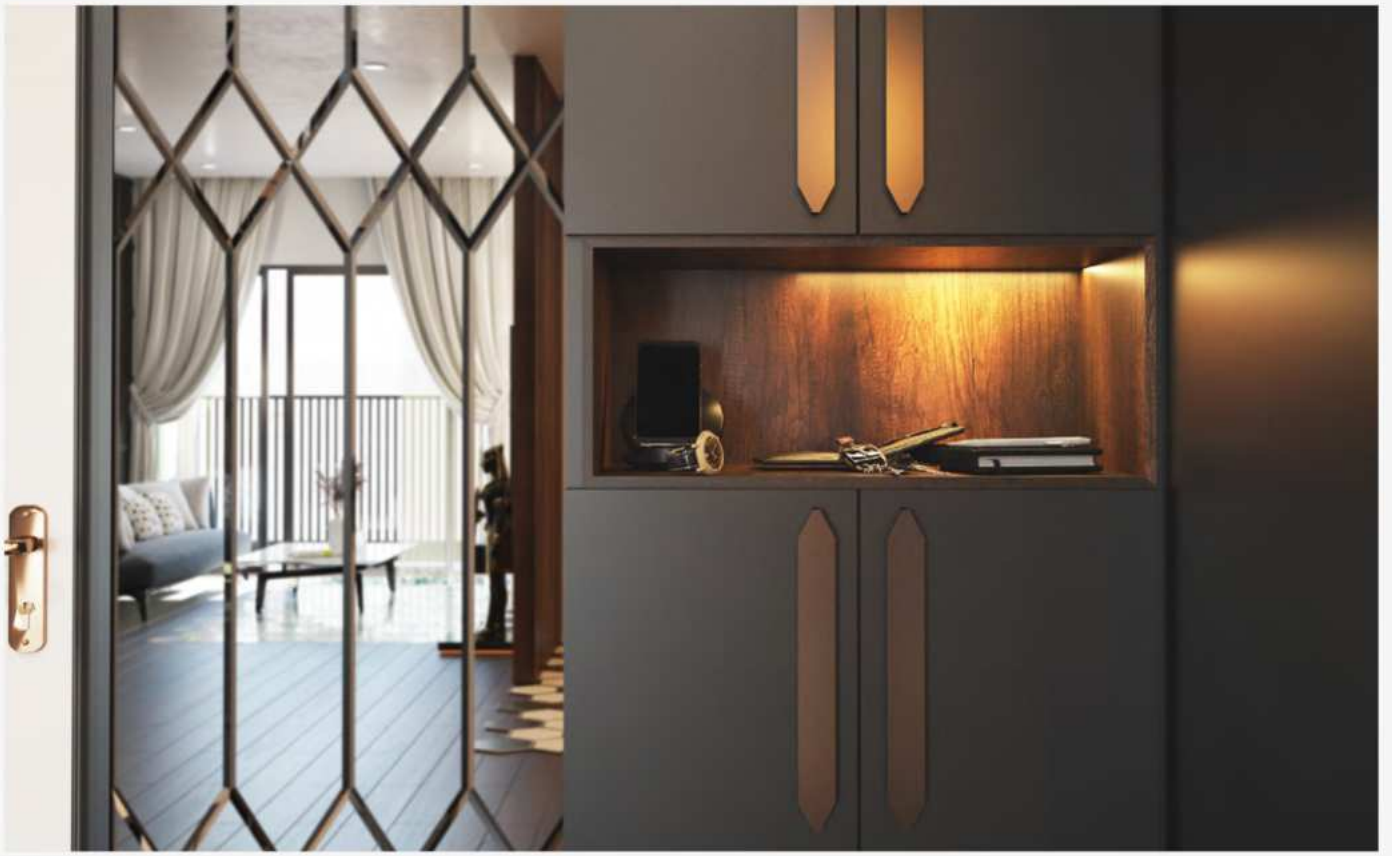

KL 220 CUBICOL

Material: ALÜMİNYUM
ALUMINIUM

T

PROFİL : 40x24

RENK / COLOR	96 mm	128 mm	160 mm	192 mm	224 mm	256 mm	320 mm	416 mm	480 mm	512 mm	544 mm	672 mm
KROM-BOYALI SATEN-BOYALI M.KROM CHROME-PAINTED SATIN-PAINTED M.CHROME	Trm	Trm	Trm	Trm	Trm	Trm	Trm	Trm	Trm	Trm	Trm	Trm
ANTİK SARI-ANTİK BAKIR ANCIENT YELLOW-ANCIENT COPPER	Trm	Trm	Trm	Trm	Trm	Trm	Trm	Trm	Trm	Trm	Trm	Trm
TEK RENKLER ONE COLOR	Trm	Trm	Trm	Trm	Trm	Trm	Trm	Trm	Trm	Trm	Trm	Trm
ÇİFT RENKLER DOUBLE COLOR	Trm	Trm	Trm	Trm	Trm	Trm	Trm	Trm	Trm	Trm	Trm	Trm
KUTU / BOX	10	10	10	10	10	10	10	10	10	10	10	10

ONE COLOR : Copper, Black Nickel, Bronze, Albrifin, Painted, Yellow
DOUBLE COLOR : Gold Yellow, Satins, Inox, Ancient Silver, Rose, Matte Colors

TEK RENKLER : Bakır, Füme, Bronz, Albrifin, Boyalı, Sarı
ÇİFT RENKLER : Altın Sarısı, Satineler, İnoks, Antik Gümüş, Rose, Mat Renkler