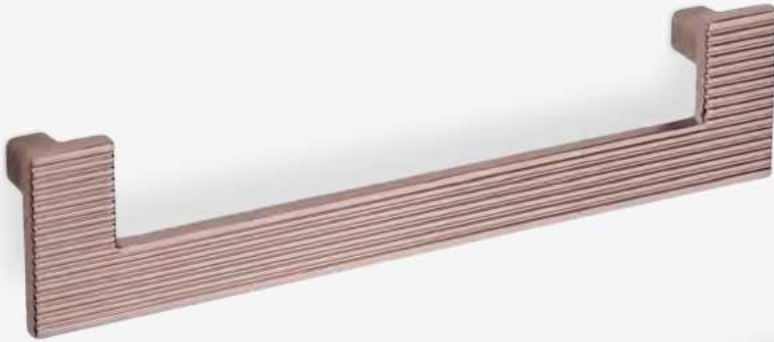

BRONZ
BRONZE