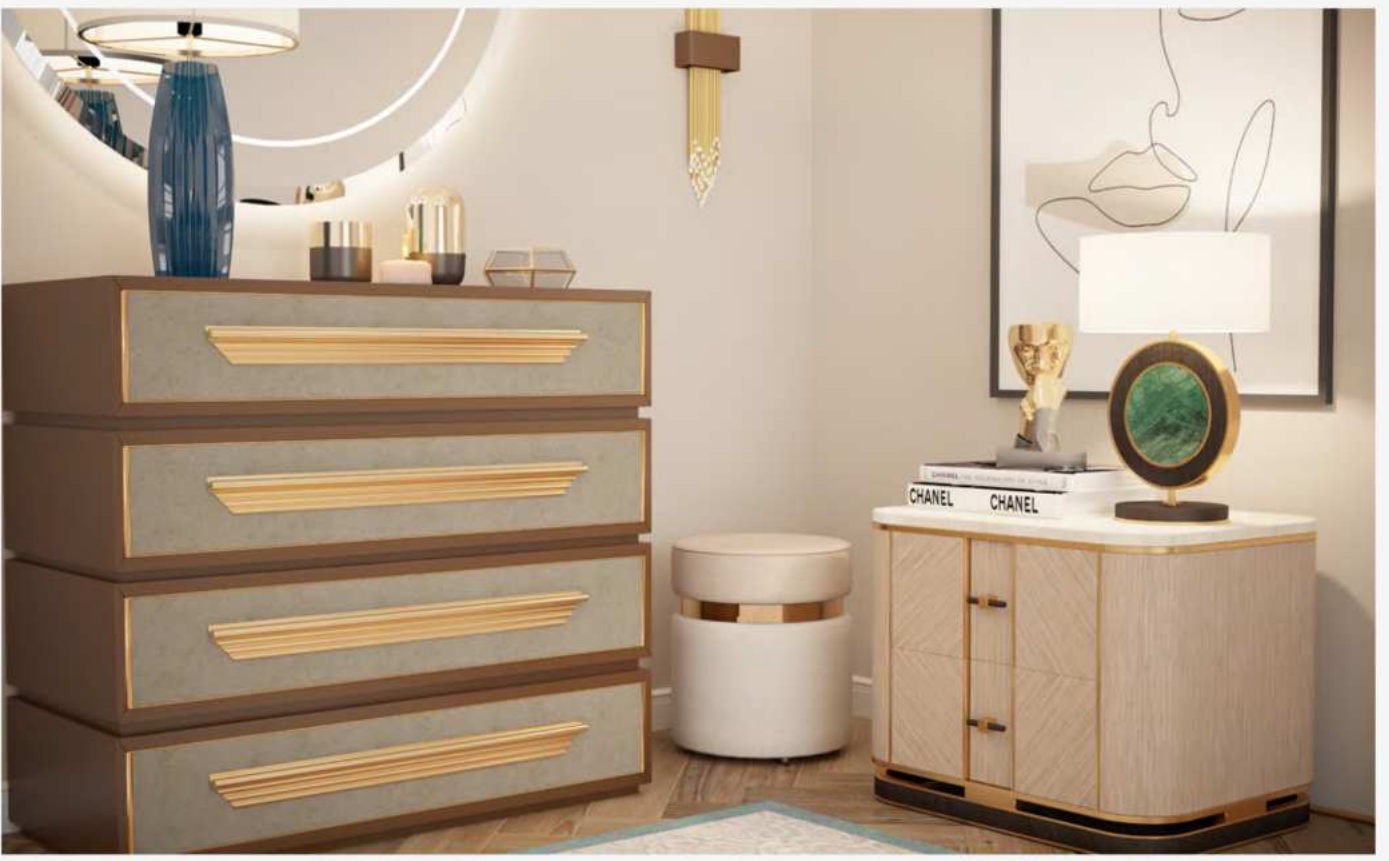

KL 294 CAMOGLI

Material: ALÜMİNYUM
ALUMINIUM

RENK / COLOR	192 mm	224 mm	256 mm	288 mm	320 mm	352 mm	384 mm	416 mm	448 mm	480 mm	512 mm	544 mm	608 mm	672 mm
KROM-BOYALI SATEN-BOYALI M.KROM CHROME-PAINTED SATIN-PAINTED M.CHROME	Trm	Trm	Trm	Trm	Trm	Trm	Trm	Trm	Trm	Trm	Trm	Trm	Trm	Trm
ANTİK SARI-ANTİK BAKIR ANCIENT YELLOW-ANCIENT COPPER	Trm	Trm	Trm	Trm	Trm	Trm	Trm	Trm	Trm	Trm	Trm	Trm	Trm	Trm
TEK RENKLER ONE COLOR	Trm	Trm	Trm	Trm	Trm	Trm	Trm	Trm	Trm	Trm	Trm	Trm	Trm	Trm
ÇİFT RENKLER DOUBLE COLOR	Trm	Trm	Trm	Trm	Trm	Trm	Trm	Trm	Trm	Trm	Trm	Trm	Trm	Trm
KUTU / BOX	10	10	10	10	10	10	10	10	10	10	10	10	10	10

ONE COLOR : Copper, Black Nickel, Bronze, Albrifin, Painted, Yellow
DOUBLE COLOR : Gold Yellow, Satins, Inox, Ancient Silver, Rose, Matte Colors

TEK RENKLER : Bakır, Füme, Bronz, Albrifin, Boyalı, Sarı
ÇİFT RENKLER : Altın Sarısı, Satineler, İnoks, Antik Gümüş, Rose, Mat Renkler