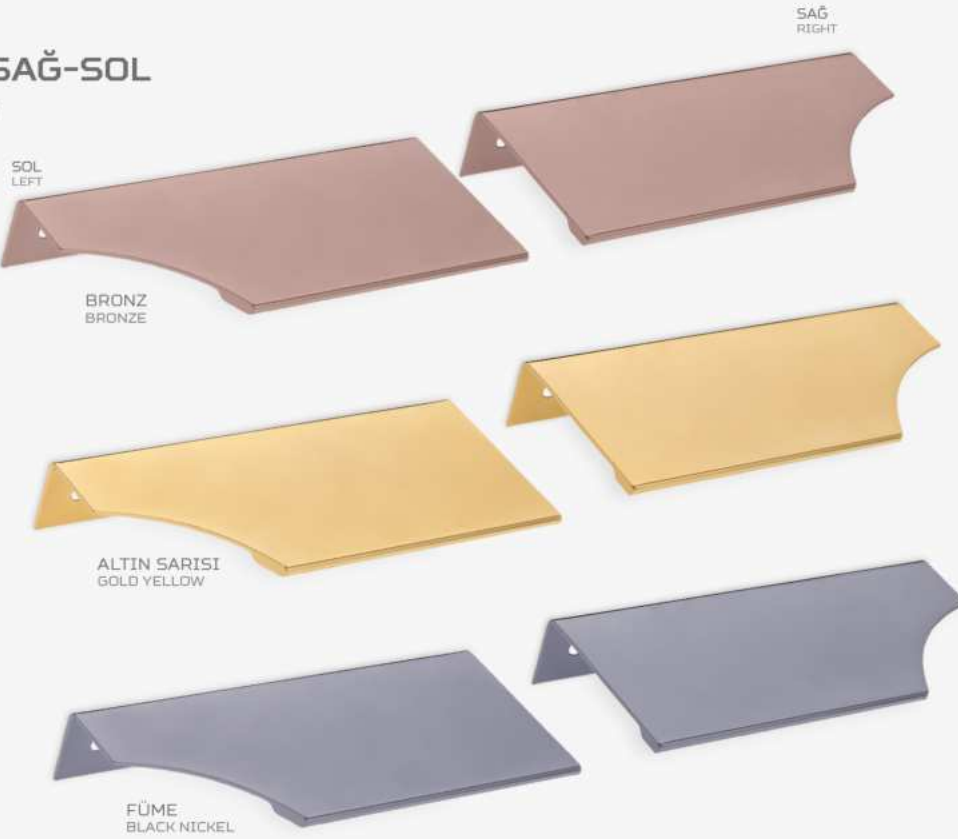

BOMENTİ SAĞ-SOL

Material: ALÜMİNYUM
ALUMINIUM

PROFİL : 50x20

RENK / COLOR	96 mm	128 mm	160 mm	192 mm	224 mm	256 mm	320 mm	416 mm	480 mm	512 mm	544 mm	672 mm
KROM-BOYALI SATEN-BOYALI M.KROM CHROME-PAINTED SATIN-PAINTED M.CHROME	Trm	Trm	Trm	Trm	Trm	Trm	Trm	Trm	Trm	Trm	Trm	Trm
ANTİK SARI-ANTİK BAKIR ANCIENT YELLOW-ANCIENT COPPER	Trm	Trm	Trm	Trm	Trm	Trm	Trm	Trm	Trm	Trm	Trm	Trm
TEK RENKLER ONE COLOR	Trm	Trm	Trm	Trm	Trm	Trm	Trm	Trm	Trm	Trm	Trm	Trm
ÇİFT RENKLER DOUBLE COLOR	Trm	Trm	Trm	Trm	Trm	Trm	Trm	Trm	Trm	Trm	Trm	Trm
KUTU / BOX	30	30	30	30	30	30	30	30	30	30	30	30

TEK RENKLER : Bakır, FÜME, Bronz, Albrifin, Boyalı, Sarı

ÇİFT RENKLER : Altın Sansı, Satineler, İnoks, Antik Gümüş, Rose, Mat Renkler

ONE COLOR : Copper, Black Nickel, Bronze, Albrifin, Painted, Yellow

DOUBLE COLOR : Gold Yellow, Satins, Inox, Ancient Silver, Rose, Matte Colors