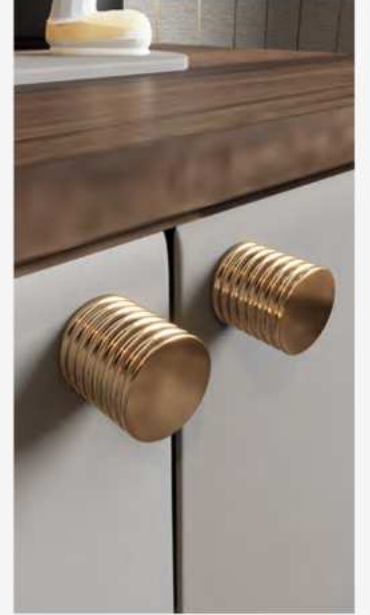

SATİNE ANTİK SARI
SATIN ANCIENT YELLOW

BRONZ
BRONZE

KL 356

ONDULA

Material: ALÜMİNYUM
ALUMINIUM

İNOKS
INOX

RENK / COLOR	Ø 30 mm	Ø 40 mm
KROM-BOYALI SATEN-BOYALI M.KROM CHROME-PAINTED SATIN-PAINTED M.CHROME	Trm	Trm
ANTİK SARI-ANTİK BAKIR ANCIENT YELLOW-ANCIENT COPPER	Trm	Trm
TEK RENKLER ONE COLOR	Trm	Trm
ÇİFT RENKLER DOUBLE COLOR	Trm	Trm
KUTU / BOX	50	50