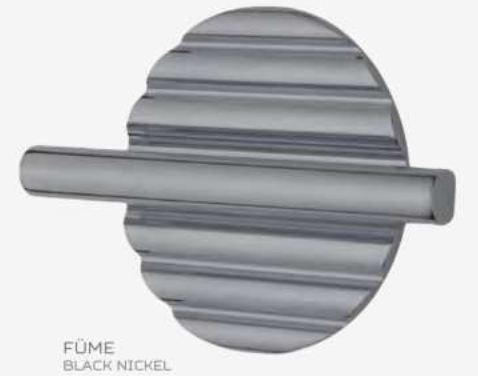

RENK / COLOR	64 mm
KROM-BOYALI SATEN-BOYALI M.KROM CHROME-PAINTED SATIN-PAINTED M.CHROME	Trm
ANTİK SARI-ANTİK BAKIR ANCIENT YELLOW-ANCIENT COPPER	Trm
TEK RENKLER ONE COLOR	Trm
ÇİFT RENKLER DOUBLE COLOR	Trm
KUTU / BOX	10

ONE COLOR : Copper, Black Nickel, Bronze, Albrifin, Painted, Yellow
DOUBLE COLOR : Gold Yellow, Satins, Inox, Ancient Silver, Rose, Matte Colors

TEK RENKLER : Bakır, Füme, Bronz, Albrifin, Boyalı, Sarı
ÇİFT RENKLER : Altın Sarısı, Satineler, İnoks, Antik Gümüş, Rose, Mat Renkler