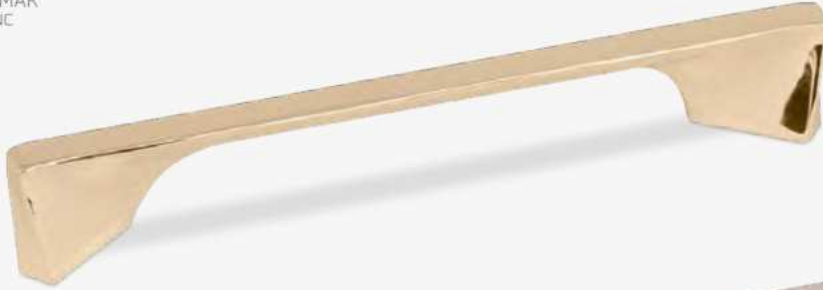

Z 332

Material: ZAMAK
ZINC

ALTIN SARISI
GOLD YELLOW