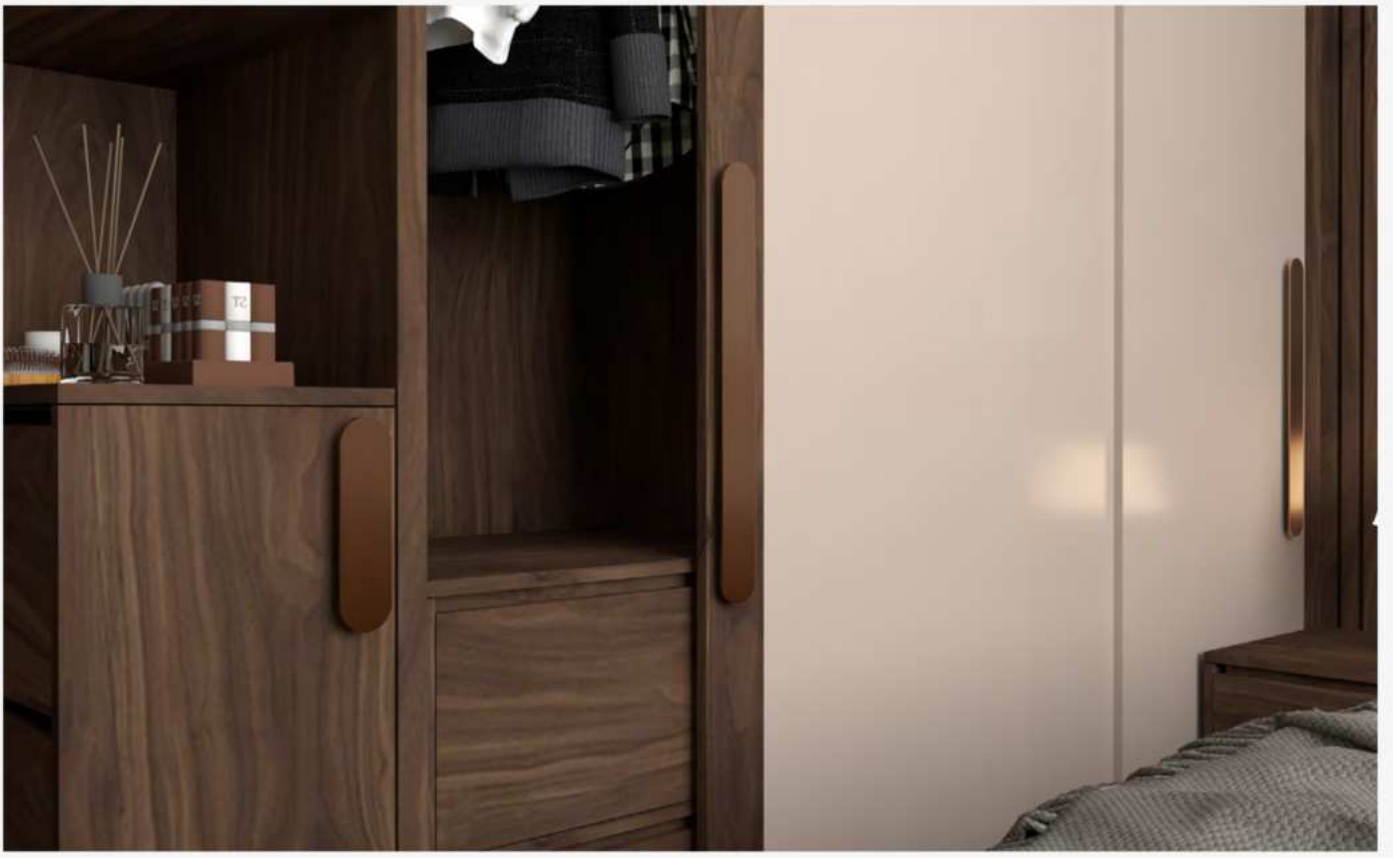

KL 201 VELLE

Material: ALÜMİNYUM
ALUMINIUM

PROFİL : 60x23

RENK / COLOR	96 mm	128 mm	160 mm	192 mm	224 mm	256 mm	320 mm	416 mm	480 mm	512 mm	544 mm	672 mm
KROM-BOYALI SATEN-BOYALI M.KROM CHROME-PAINTED SATIN-PAINTED M.CHROME	Trm	Trm	Trm	Trm	Trm	Trm	Trm	Trm	Trm	Trm	Trm	Trm
ANTİK SARI-ANTİK BAKIR ANCIENT YELLOW-ANCIENT COPPER	Trm	Trm	Trm	Trm	Trm	Trm	Trm	Trm	Trm	Trm	Trm	Trm
TEK RENKLER ONE COLOR	Trm	Trm	Trm	Trm	Trm	Trm	Trm	Trm	Trm	Trm	Trm	Trm
ÇİFT RENKLER DOUBLE COLOR	Trm	Trm	Trm	Trm	Trm	Trm	Trm	Trm	Trm	Trm	Trm	Trm
KUTU / BOX	10	10	10	10	10	10	10	10	10	10	10	10

TEK RENKLER : Bakır, Füme, Bronz, Albrifin, Boyalı, Sarı
ÇİFT RENKLER : Altın Sarısı, Satineler, İnoks, Antik Gümüş, Rose, Mat Renkler

ONE COLOR : Copper, Black Nickel, Bronze, Albrifin, Painted, Yellow
DOUBLE COLOR : Gold Yellow, Satins, Inox, Ancient Silver, Rose, Matte Colors