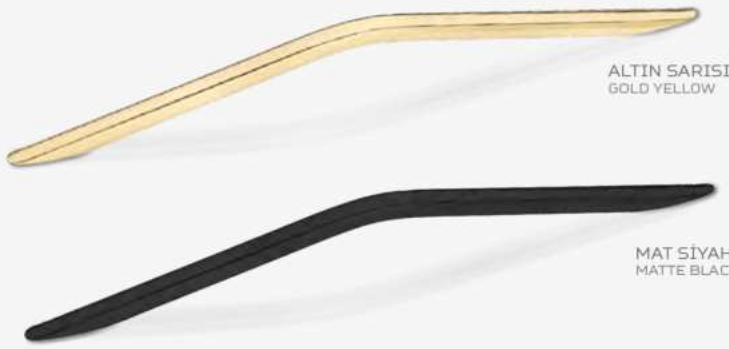

MARTI

Material: ALÜMİNYUM
ALUMINIUM

ALTIN SARISI
GOLD YELLOW

MAT SİYAH
MATTE BLACK

PROFİL : Ø10

RENK / COLOR	128 mm	160 mm	192 mm	224 mm	256 mm	288 mm	320 mm
KROM-BOYALI SATEN-BOYALI M.KROM CHROME-PAINTED SATIN-PAINTED M.CHROME	Trm	Trm	Trm	Trm	Trm	Trm	Trm
ANTİK SARI-ANTİK BAKIR ANCIENT YELLOW-ANCIENT COPPER	Trm	Trm	Trm	Trm	Trm	Trm	Trm
TEK RENKLER ONE COLOR	Trm	Trm	Trm	Trm	Trm	Trm	Trm
İNOKS INOX	Trm	Trm	Trm	Trm	Trm	Trm	Trm
KUTU / BOX	50	50	50	50	50	50	50