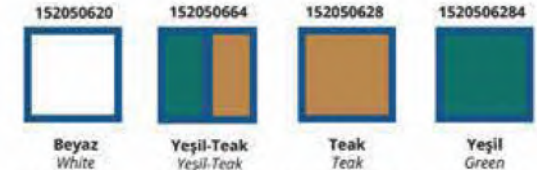

Ø110x64 cm 11.650 14 pcs 110x130x250cm 252 280

80x80x75 cm 8.100 16 pcs 80x140x240cm 400 528

80x140x75cm 14.950 13 pcs 85x140x240cm 286 312

70x120x75cm 11.306 13 pcs 80x140x240cm 312 403